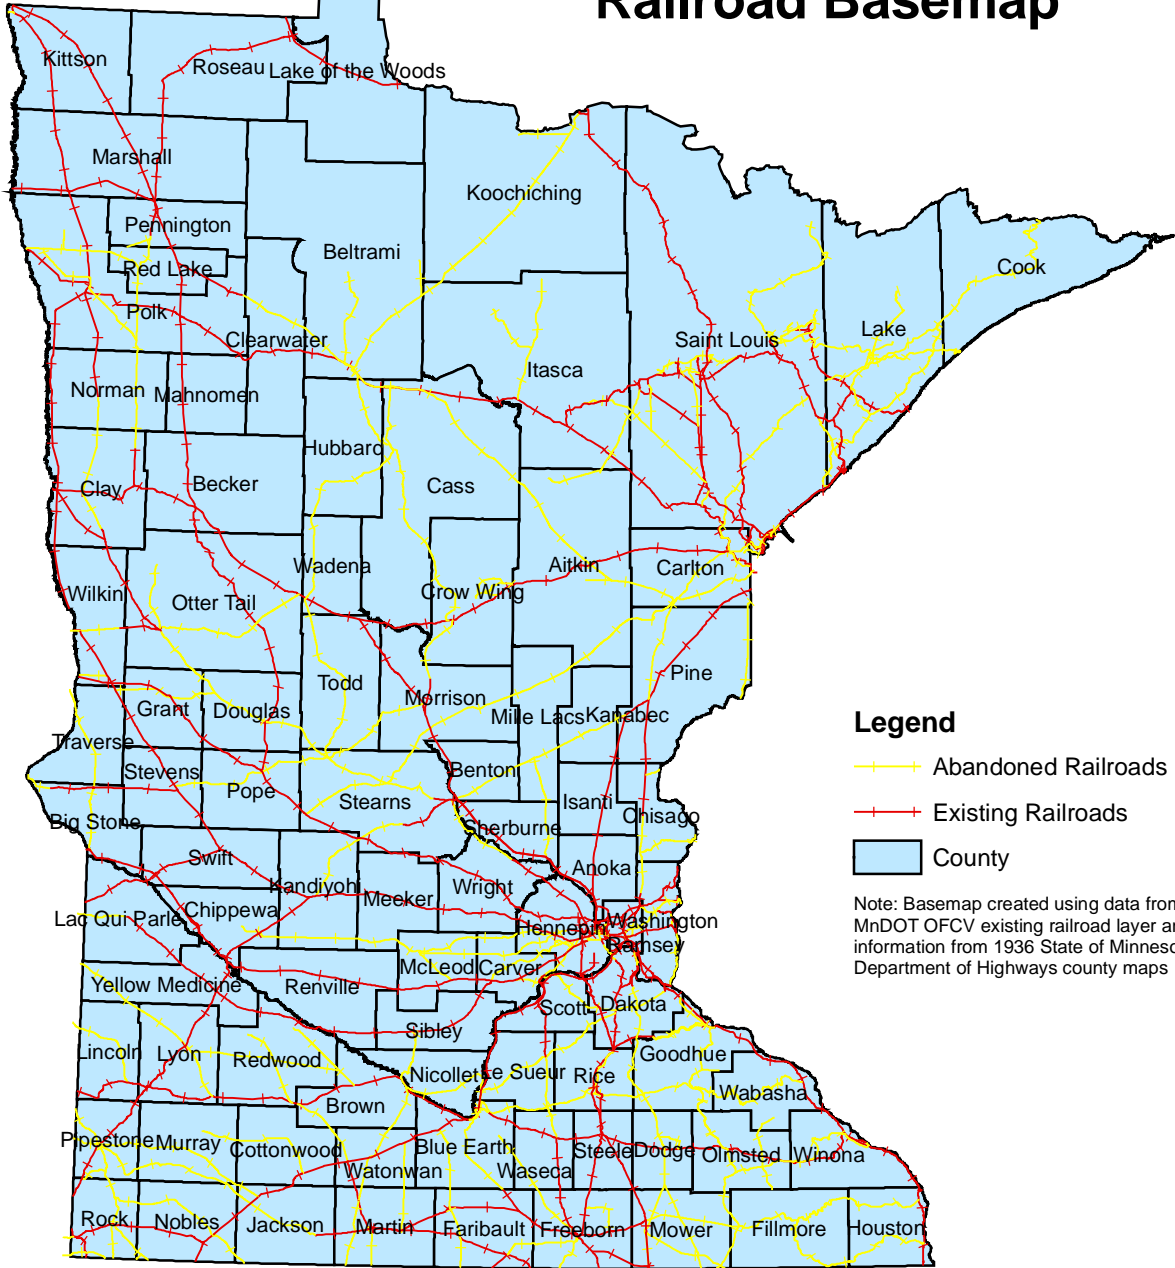

State Of Minnesota Railroad Basemap

Legend

-  Abandoned Railroads
-  Existing Railroads
-  County

Note: Basemap created using data from the MnDOT OFCV existing railroad layer and information from 1936 State of Minnesota Department of Highways county maps