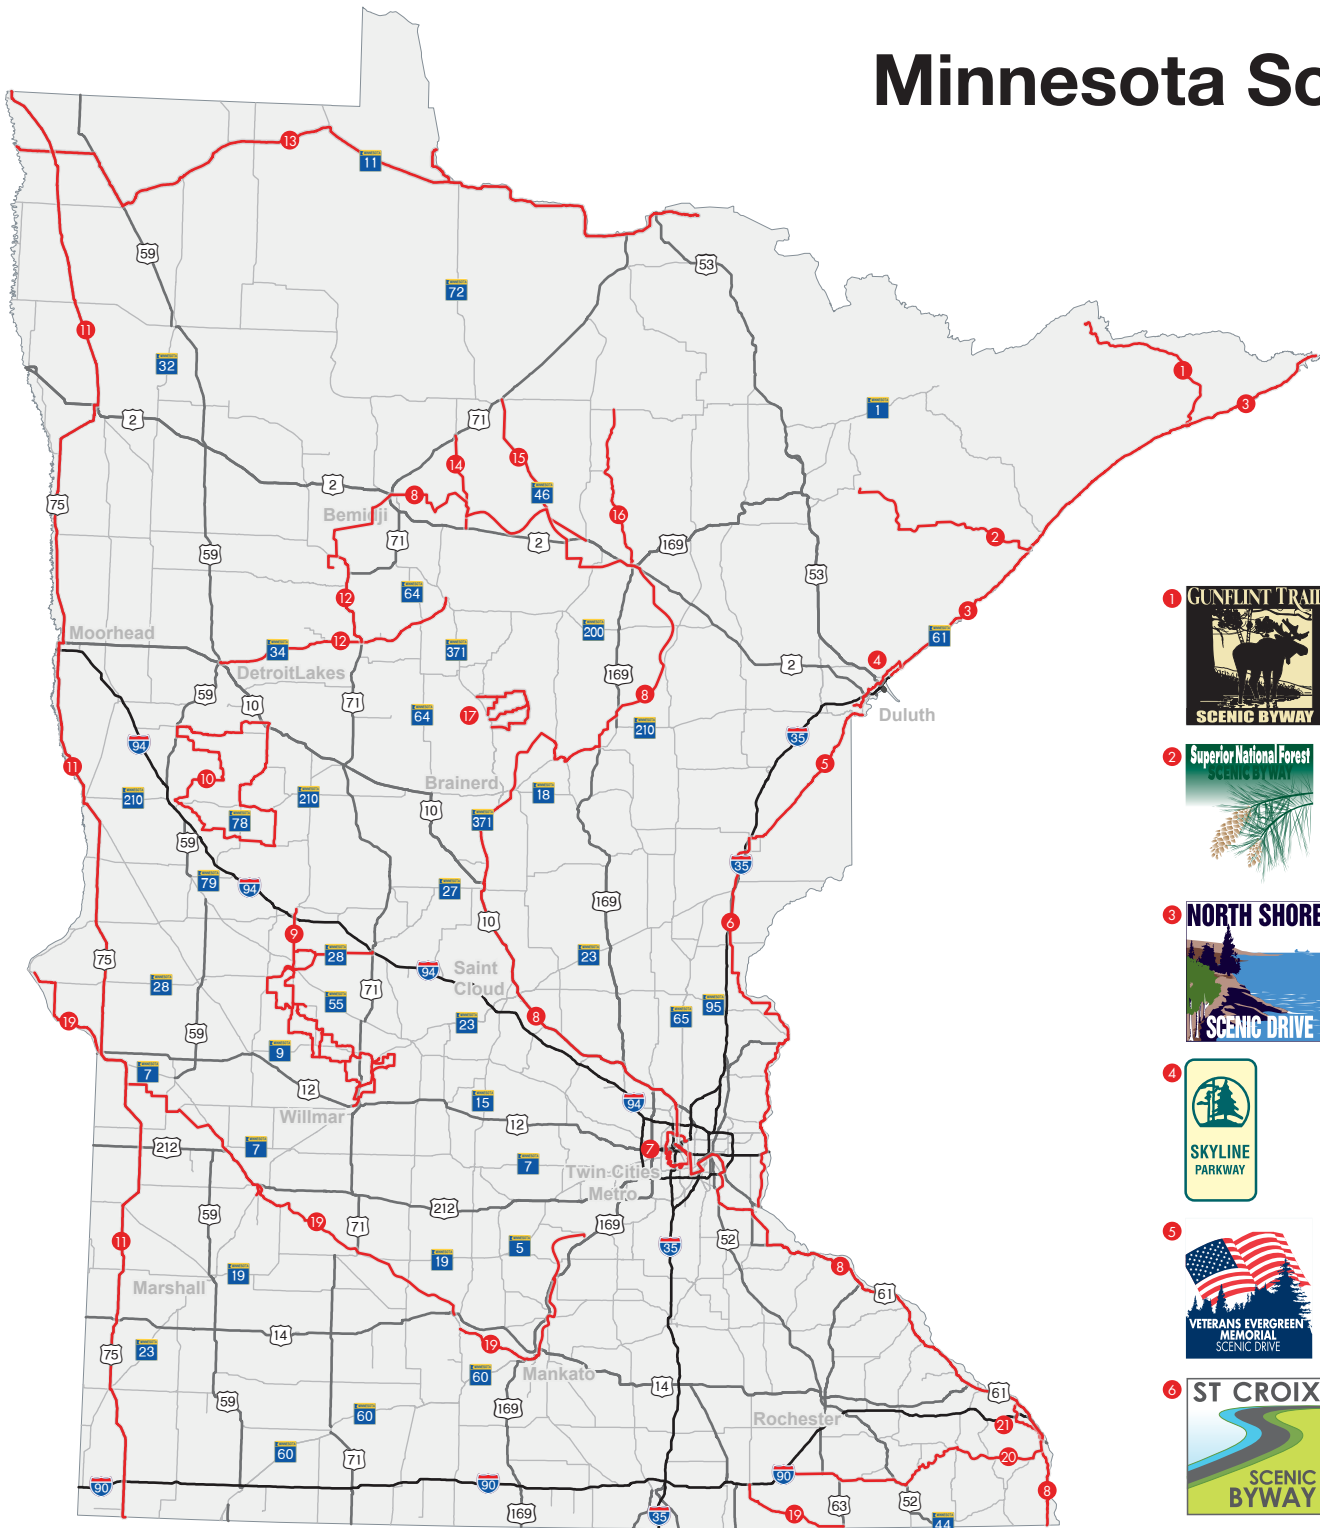

Minnesota Scenic Byways

- 1  GUNFLINT TRAIL
SCENIC BYWAY
- 2  Superior National Forest
SCENIC BYWAY
- 3  NORTH SHORE
SCENIC DRIVE
- 4  SKYLINE
PARKWAY
- 5  VETERANS EVERGREEN
MEMORIAL
SCENIC DRIVE
- 6  ST CROIX
SCENIC BYWAY
- 7  GRAND ROUNDS
SCENIC BYWAY
- 8  GREEN RIVER ROAD
MINNESOTA
- 9  GLACIAL
RIDGE
TRAIL
- 10  OTTER TRAIL
SCENIC BYWAY
- 11  INTERNATIONAL
HISTORIC HIGHWAY
75
KING OF TRAILS
- 12  LAKE COUNTRY
SCENIC BYWAY
- 13  Waters of the
Dancing Sky
SCENIC BYWAY
- 14  LADY SLIPPER
SCENIC BYWAY
- 15  National Forest
Avenue of Pines
- 16  Edge of
the Wilderness
- 17  Paul Bunyan Scenic Byway
- 18  MINNESOTA RIVER VALLEY
SCENIC BYWAY
- 19  SHOOTING STAR
SCENIC BYWAY
- 20  HISTORIC BLUFF COUNTRY
MINNESOTA
SCENIC BYWAY
- 21  APPLE BLOSSOM
SCENIC DRIVE