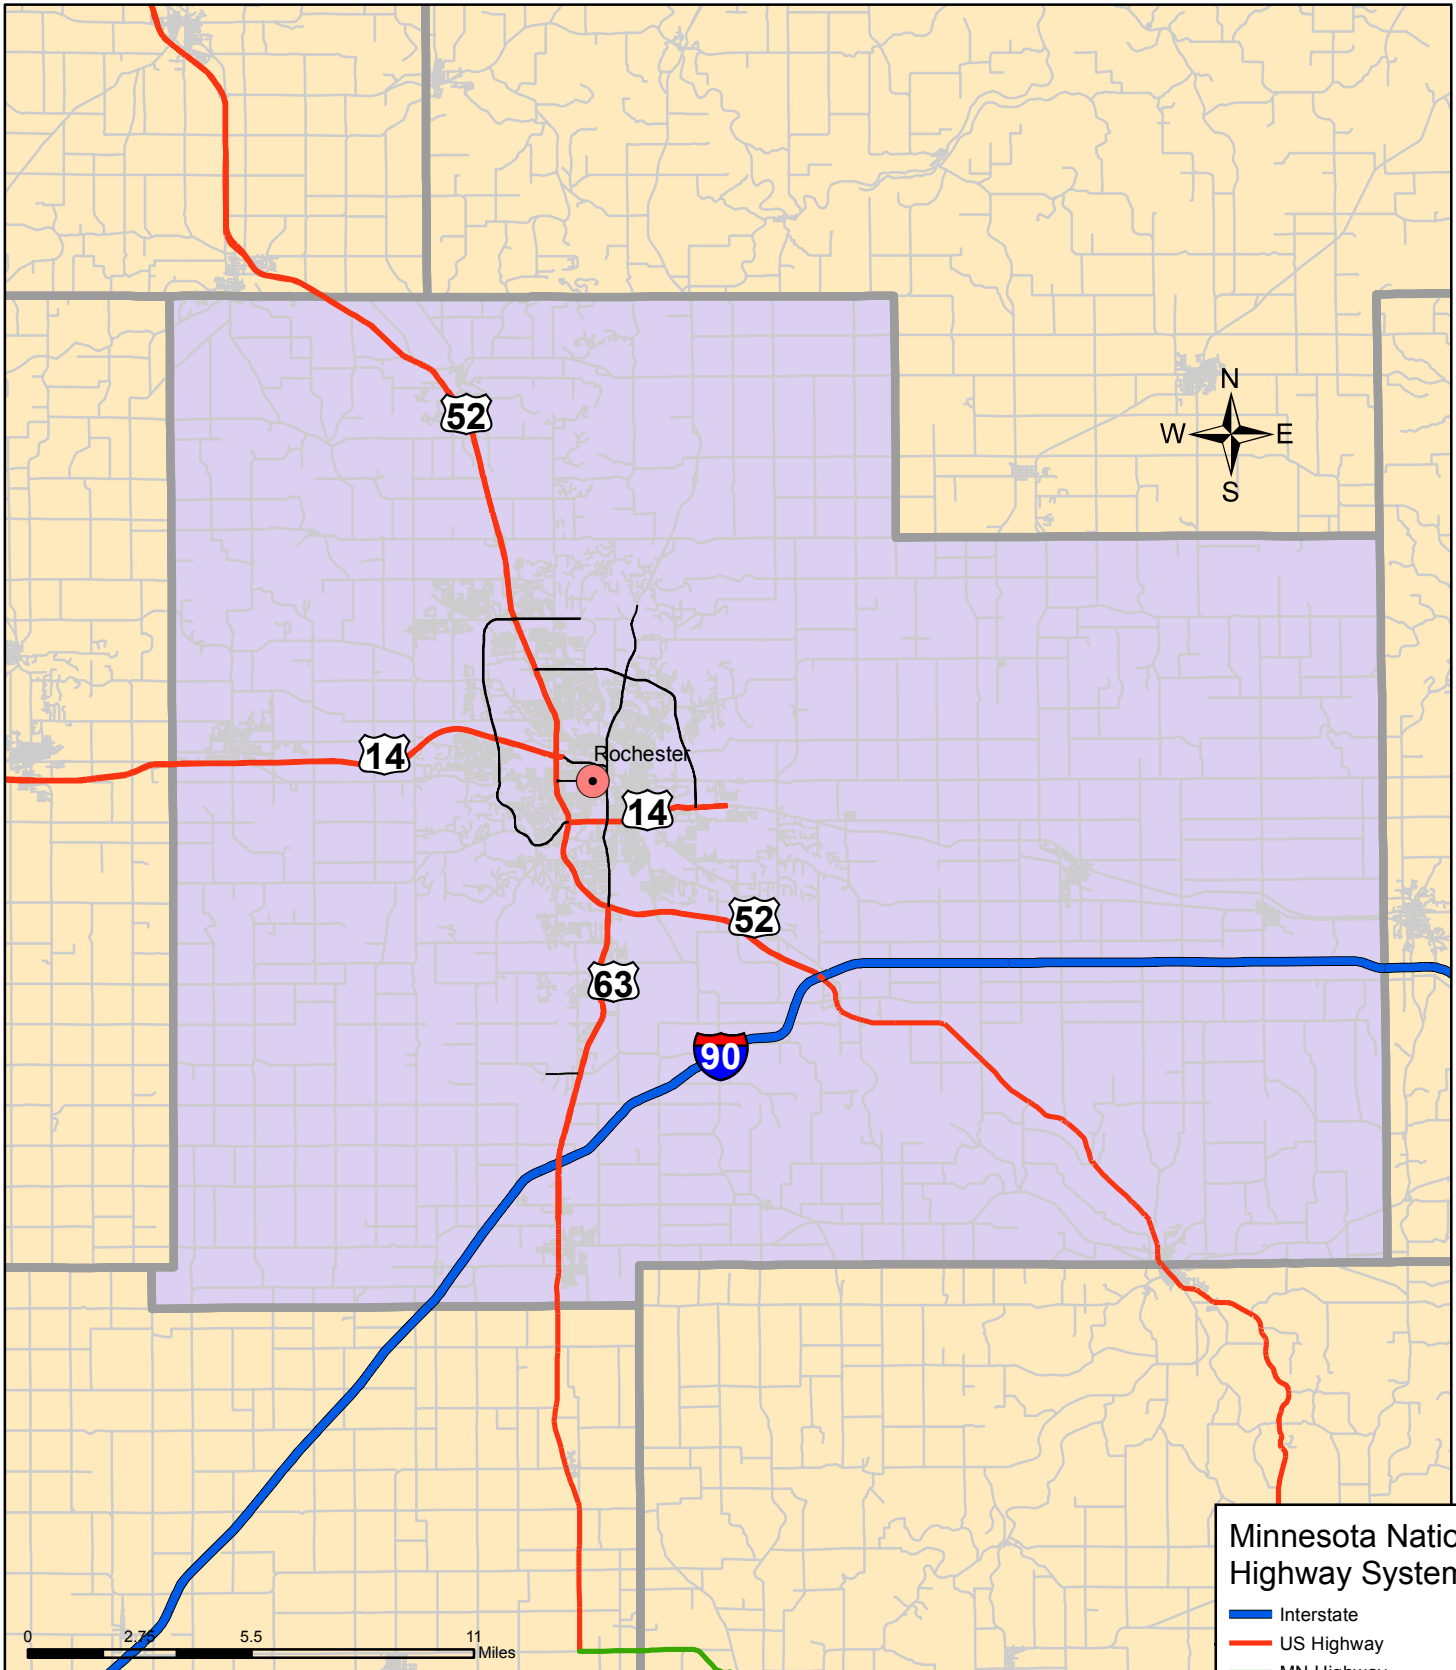

State of Minnesota National Highway System 2014

Rochester MPA

Minnesota National Highway System

- Interstate
- US Highway
- MN Highway
- Other NHS
- Rochester MPA Boundary
- County Boundary

The State of Minnesota makes no representations or warranties expressed or implied, with respect to the reuse of the data provided herewith regardless of its format or the means of its transmission. There is no guarantee or representation to the user as to the accuracy, currency, suitability, or reliability of this data for any purpose. The user accepts the data "as is." The State of Minnesota assumes no responsibility for loss or damage incurred as a result of any user's reliance on this data. All maps and other material provided herein are protected by copyright. Permission is granted to copy and use the materials herein.