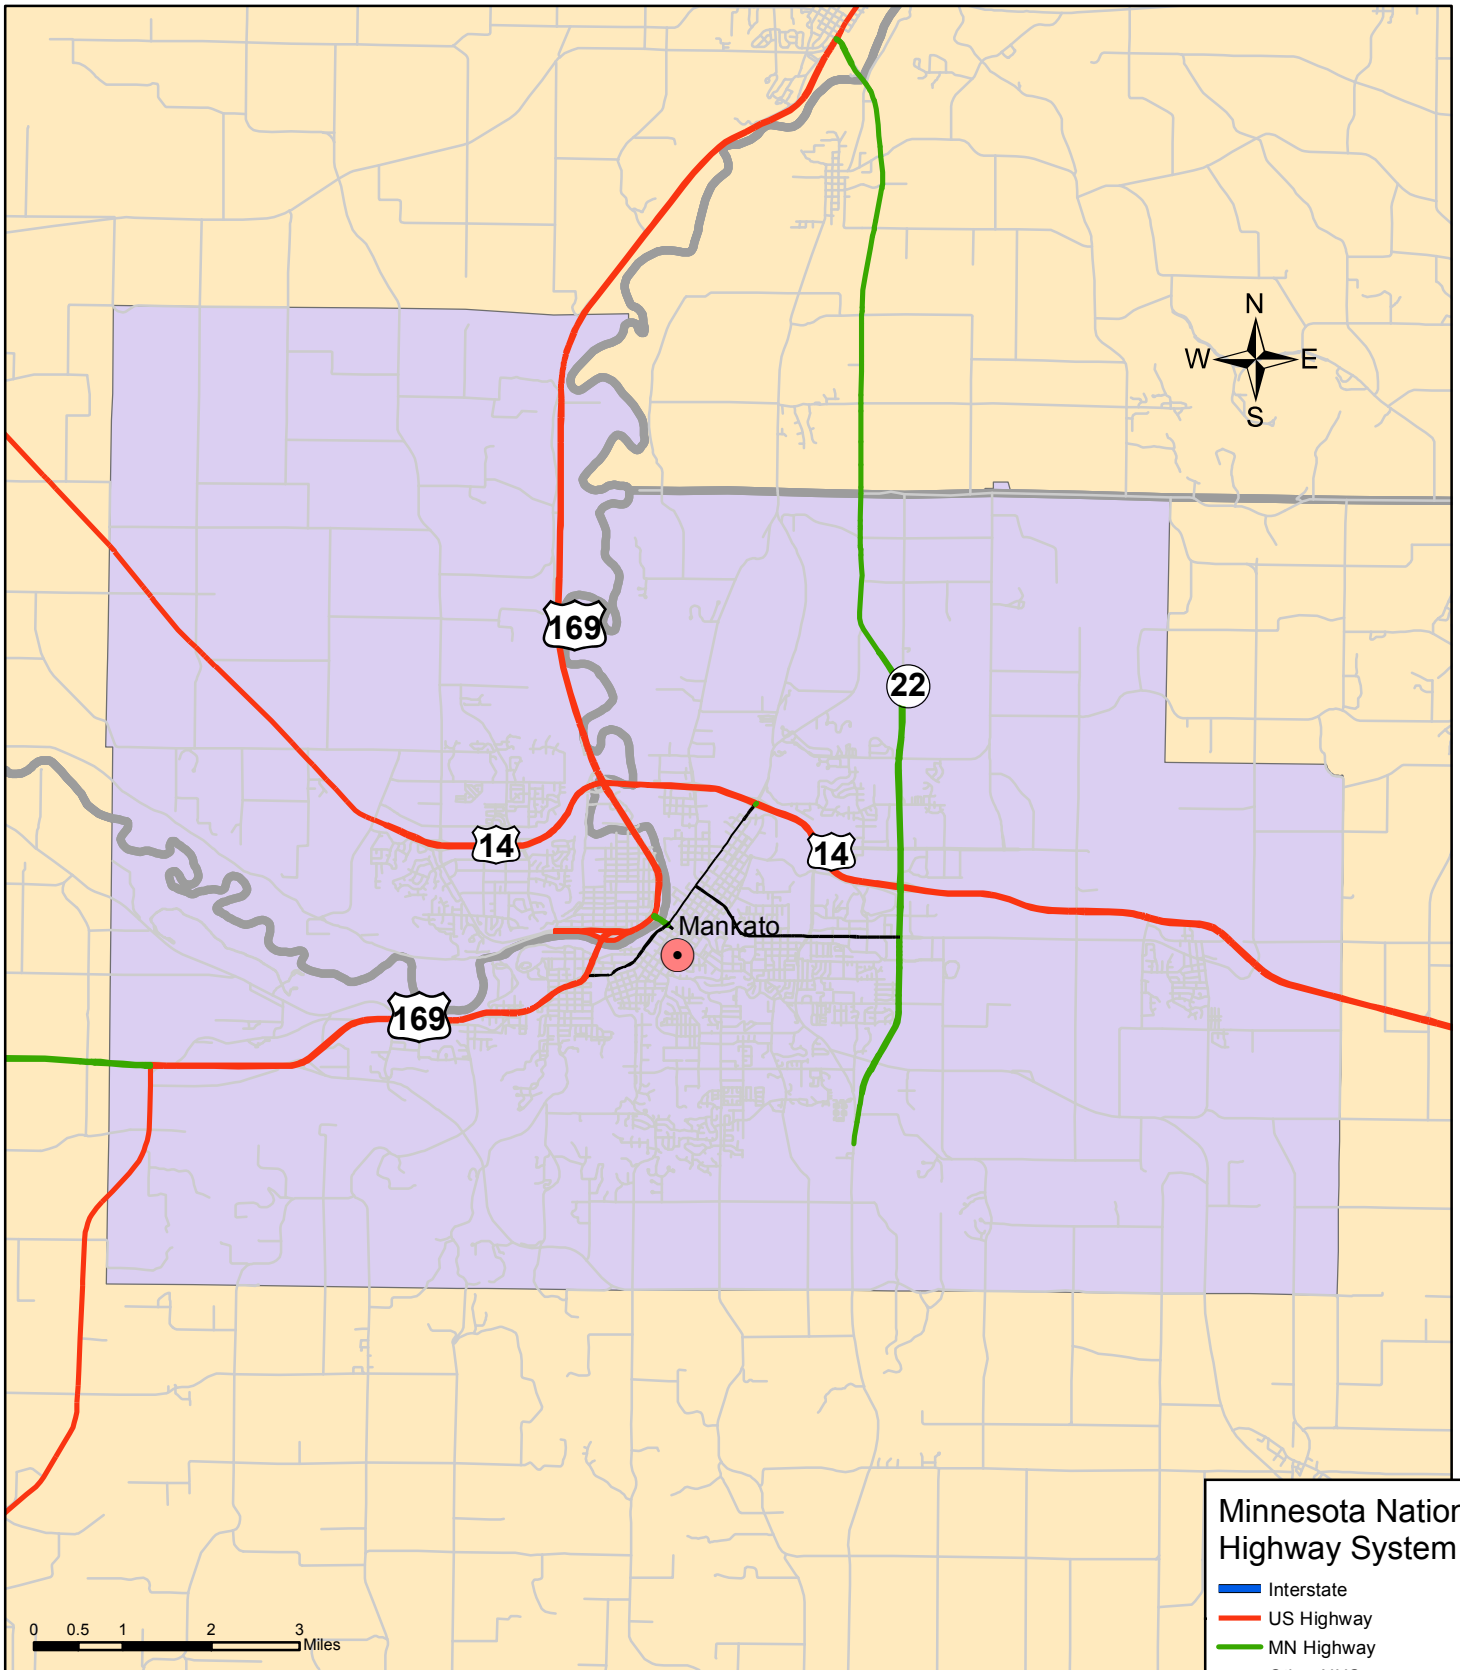

State of Minnesota National Highway System 2014

Mankato MPA

The State of Minnesota makes no representations or warranties expressed or implied, with respect to the reuse of the data provided herewith regardless of its format or the means of its transmission. There is no guarantee or representation to the user as to the accuracy, currency, suitability, or reliability of this data for any purpose. The user accepts the data "as is." The State of Minnesota assumes no responsibility for loss or damage incurred as a result of any user's reliance on this data. All maps and other material provided herein are protected by copyright. Permission is granted to copy and use the materials herein.

Minnesota National Highway System

- Interstate
- US Highway
- MN Highway
- Other NHS
- Mankato MPA Boundary
- County Boundary