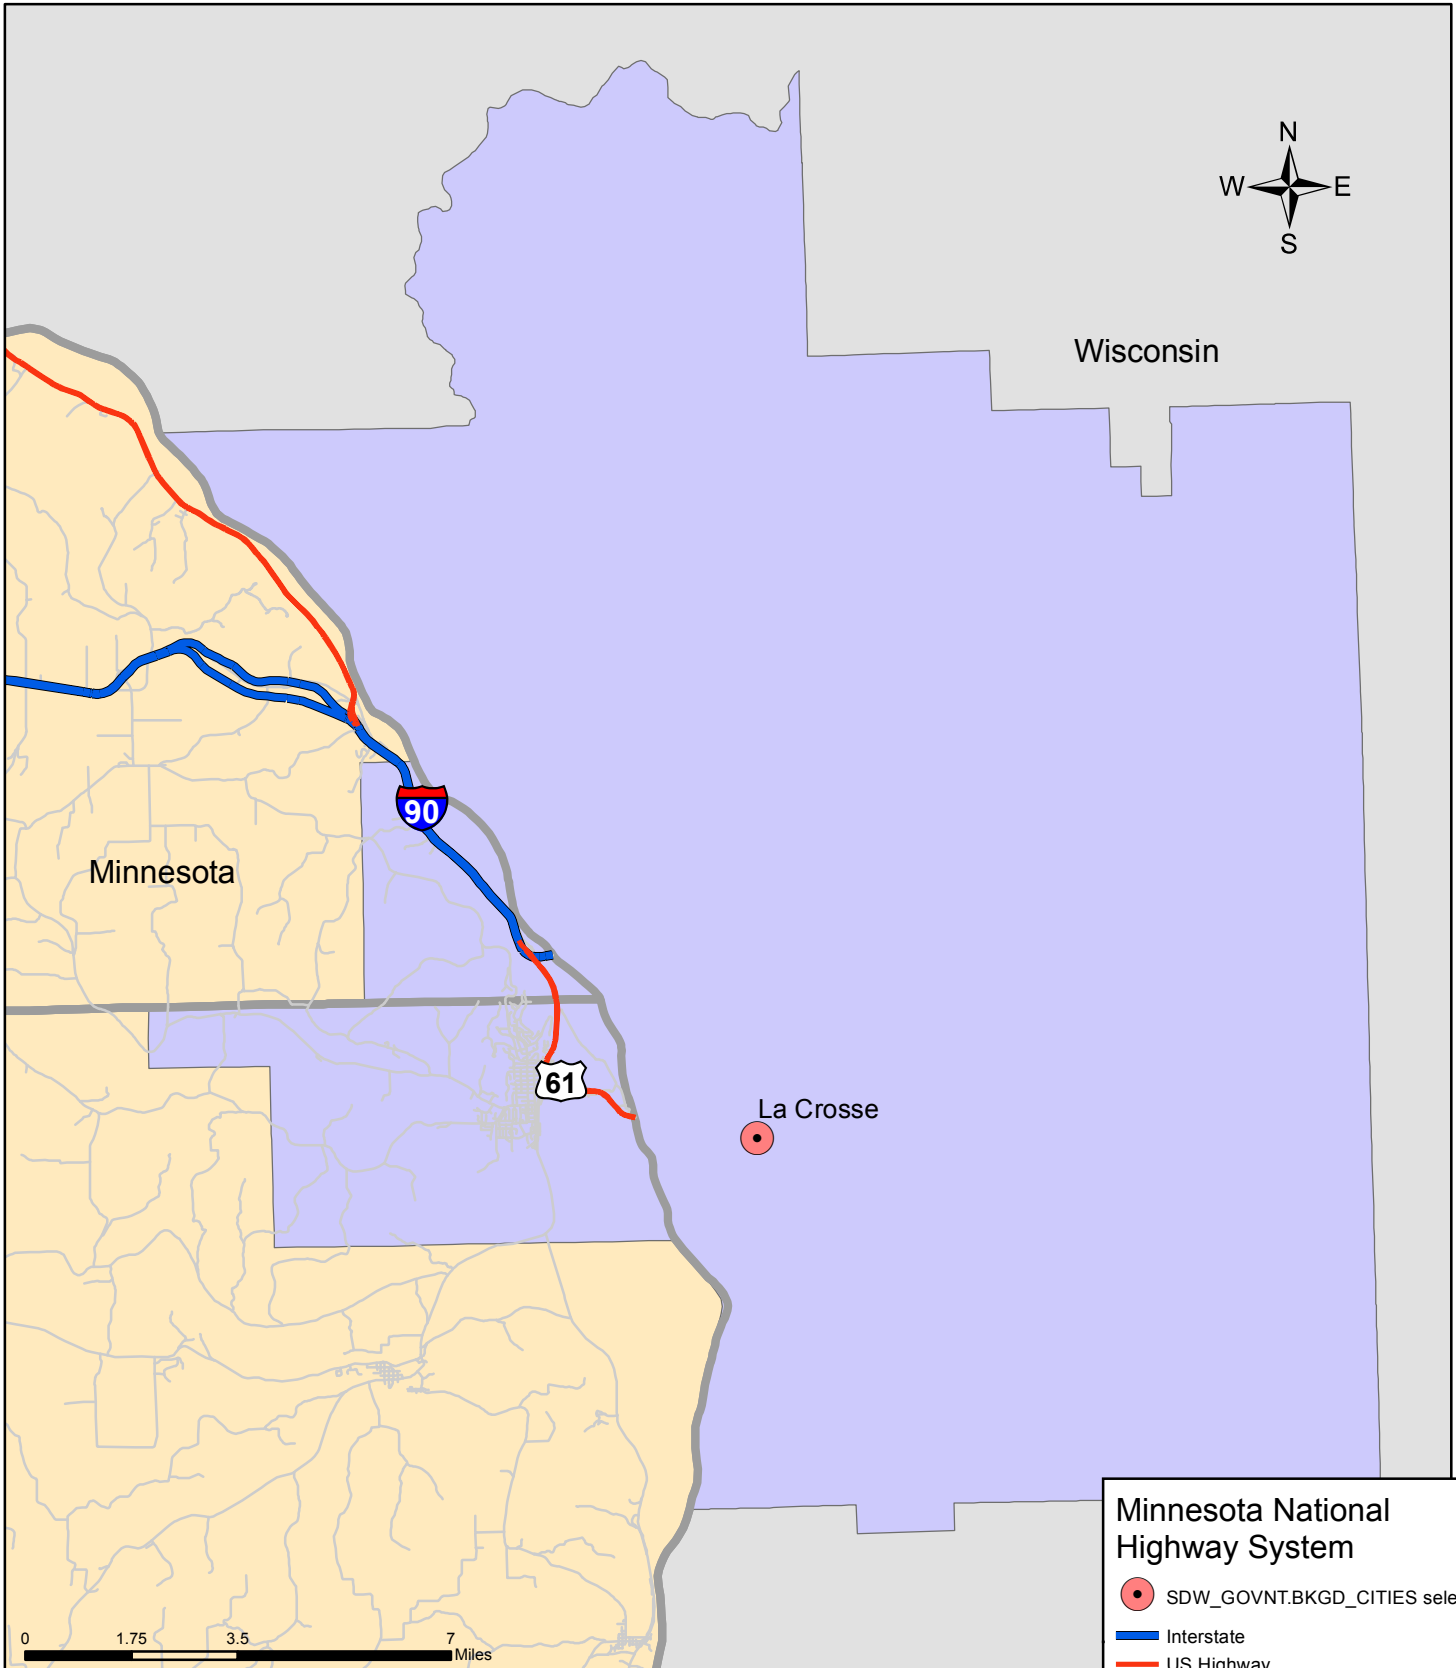

State of Minnesota National Highway System 2014

La Crosse - La Crescent MPA

Minnesota National Highway System

- SDW_GOVNT.BKGD_CITIES selection
- Interstate
- US Highway
- MN Highway
- Other NHS
- La Crescent MPA Boundary
- County Boundary

The State of Minnesota makes no representations or warranties expressed or implied, with respect to the reuse of the data provided herewith regardless of its format or the means of its transmission. There is no guarantee or representation to the user as to the accuracy, currency, suitability, or reliability of this data for any purpose. The user accepts the data "as is." The State of Minnesota assumes no responsibility for loss or damage incurred as a result of any user's reliance on this data. All maps and other material provided herein are protected by copyright. Permission is granted to copy and use the materials herein.