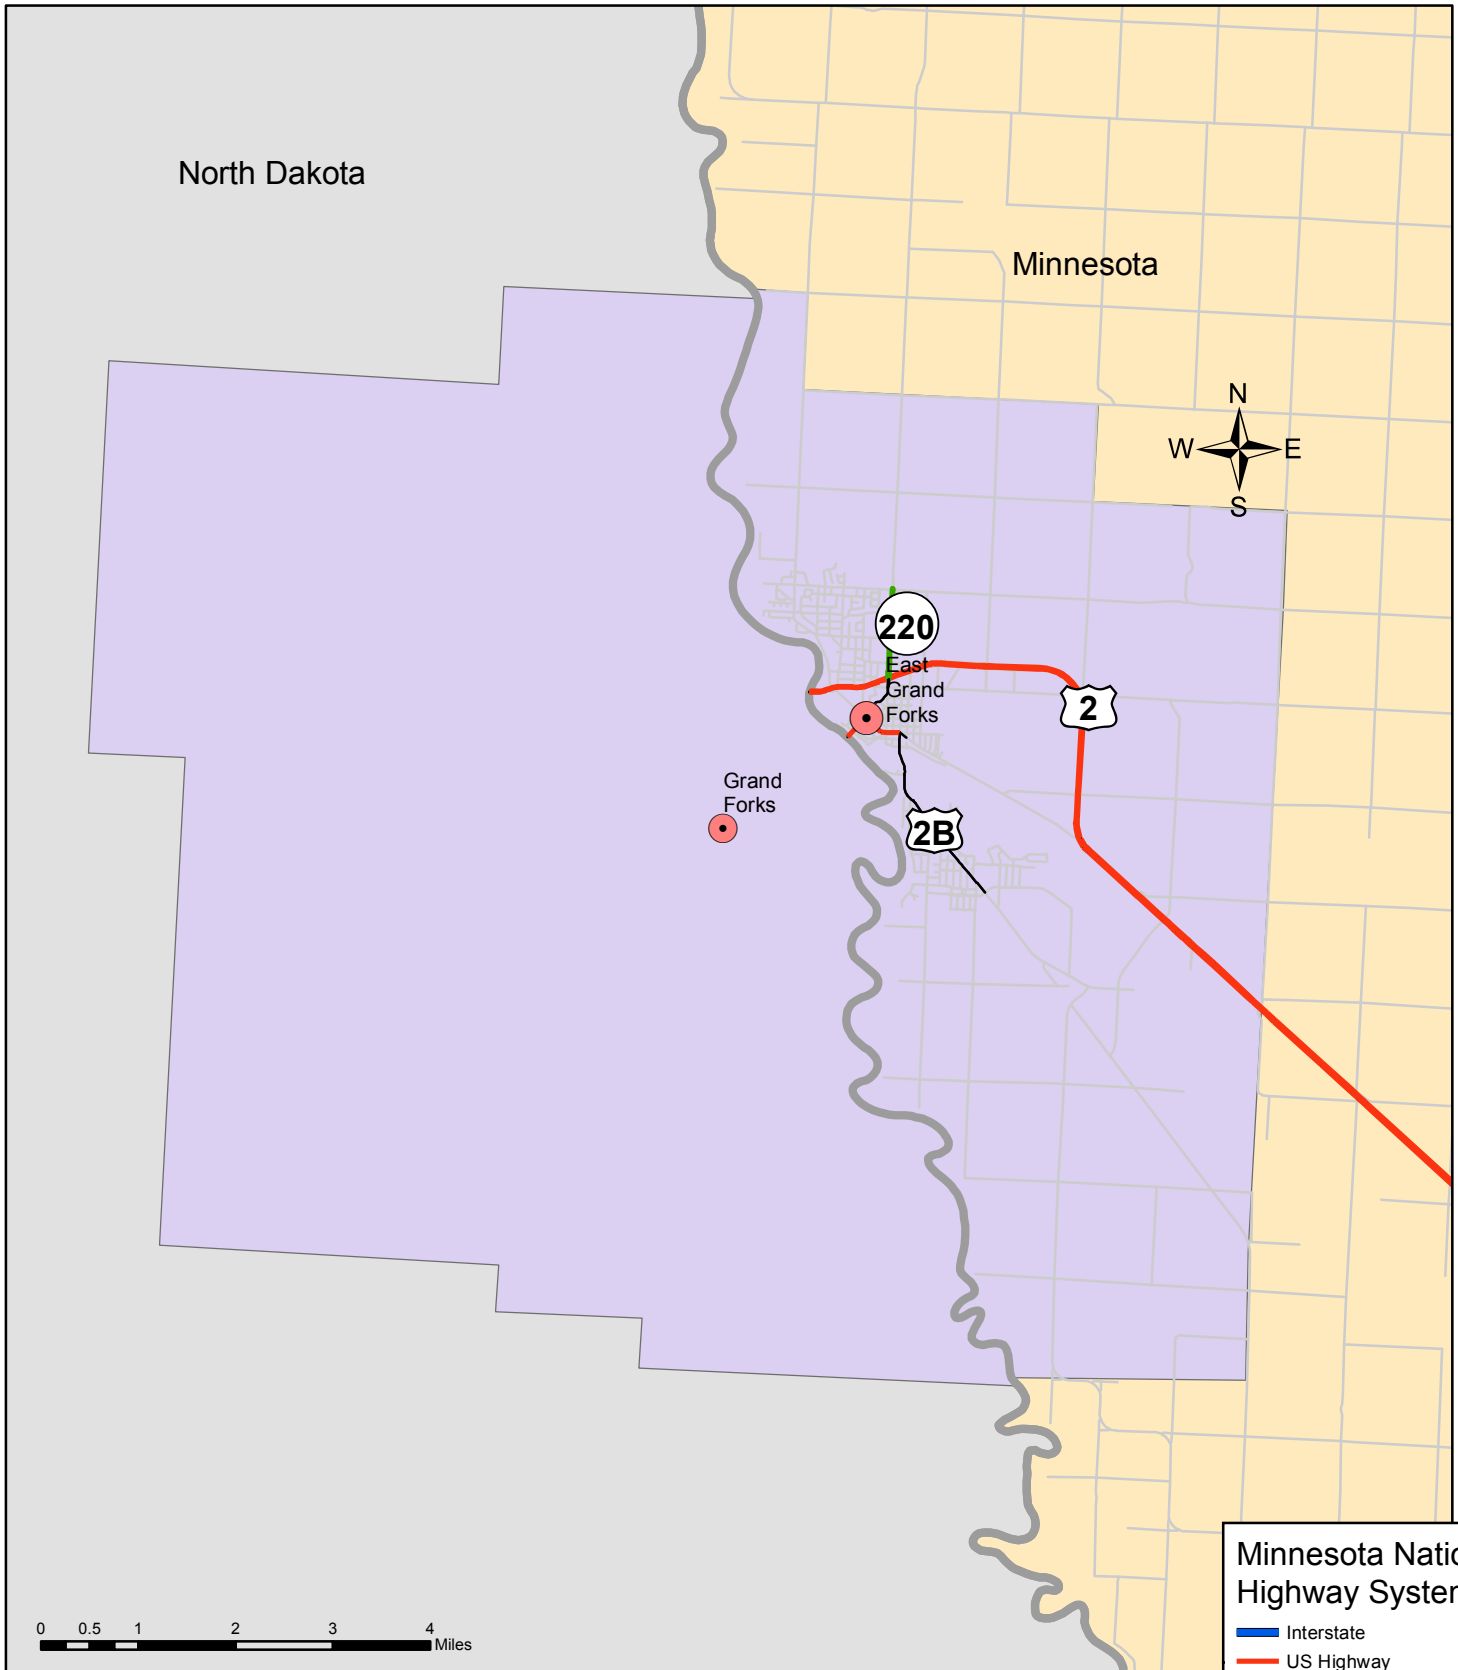

State of Minnesota National Highway System 2014 Grand Forks - East Grand Forks MPA

Minnesota National Highway System

- Interstate
- US Highway
- MN Highway
- Other NHS
- Grand Forks MPA Boundary
- County Boundary

The State of Minnesota makes no representations or warranties expressed or implied, with respect to the reuse of the data provided herewith regardless of its format or the means of its transmission. There is no guarantee or representation to the user as to the accuracy, currency, suitability, or reliability of this data for any purpose. The user accepts the data "as is." The State of Minnesota assumes no responsibility for loss or damage incurred as a result of any user's reliance on this data. All maps and other material provided herein are protected by copyright. Permission is granted to copy and use the materials herein.