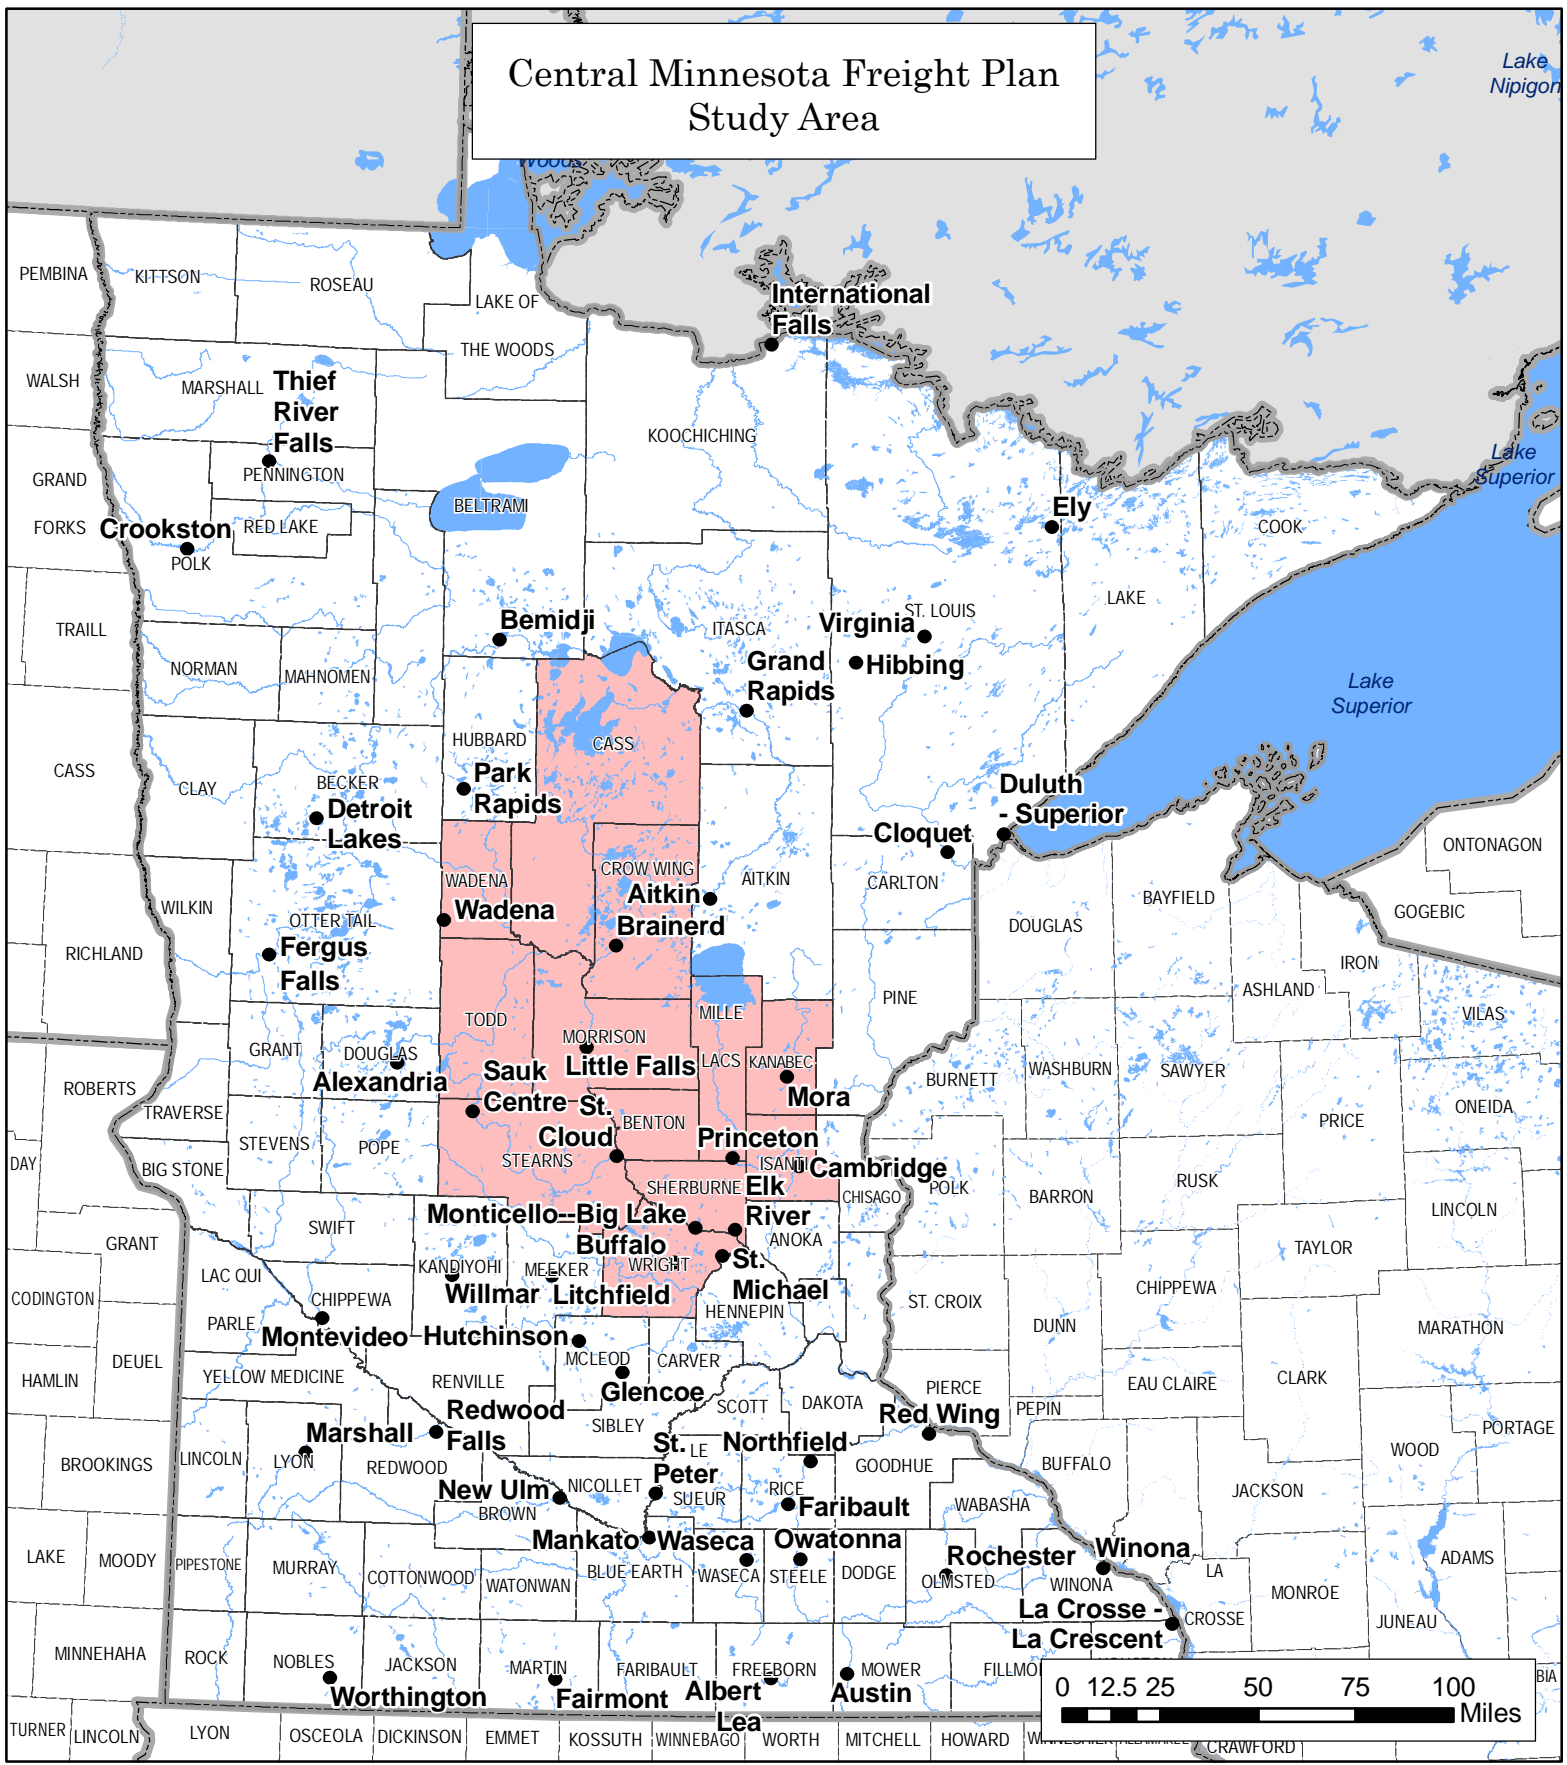

Central Minnesota Freight Plan Study Area

Legend

- Regional Trade Center
- Plan Study Area