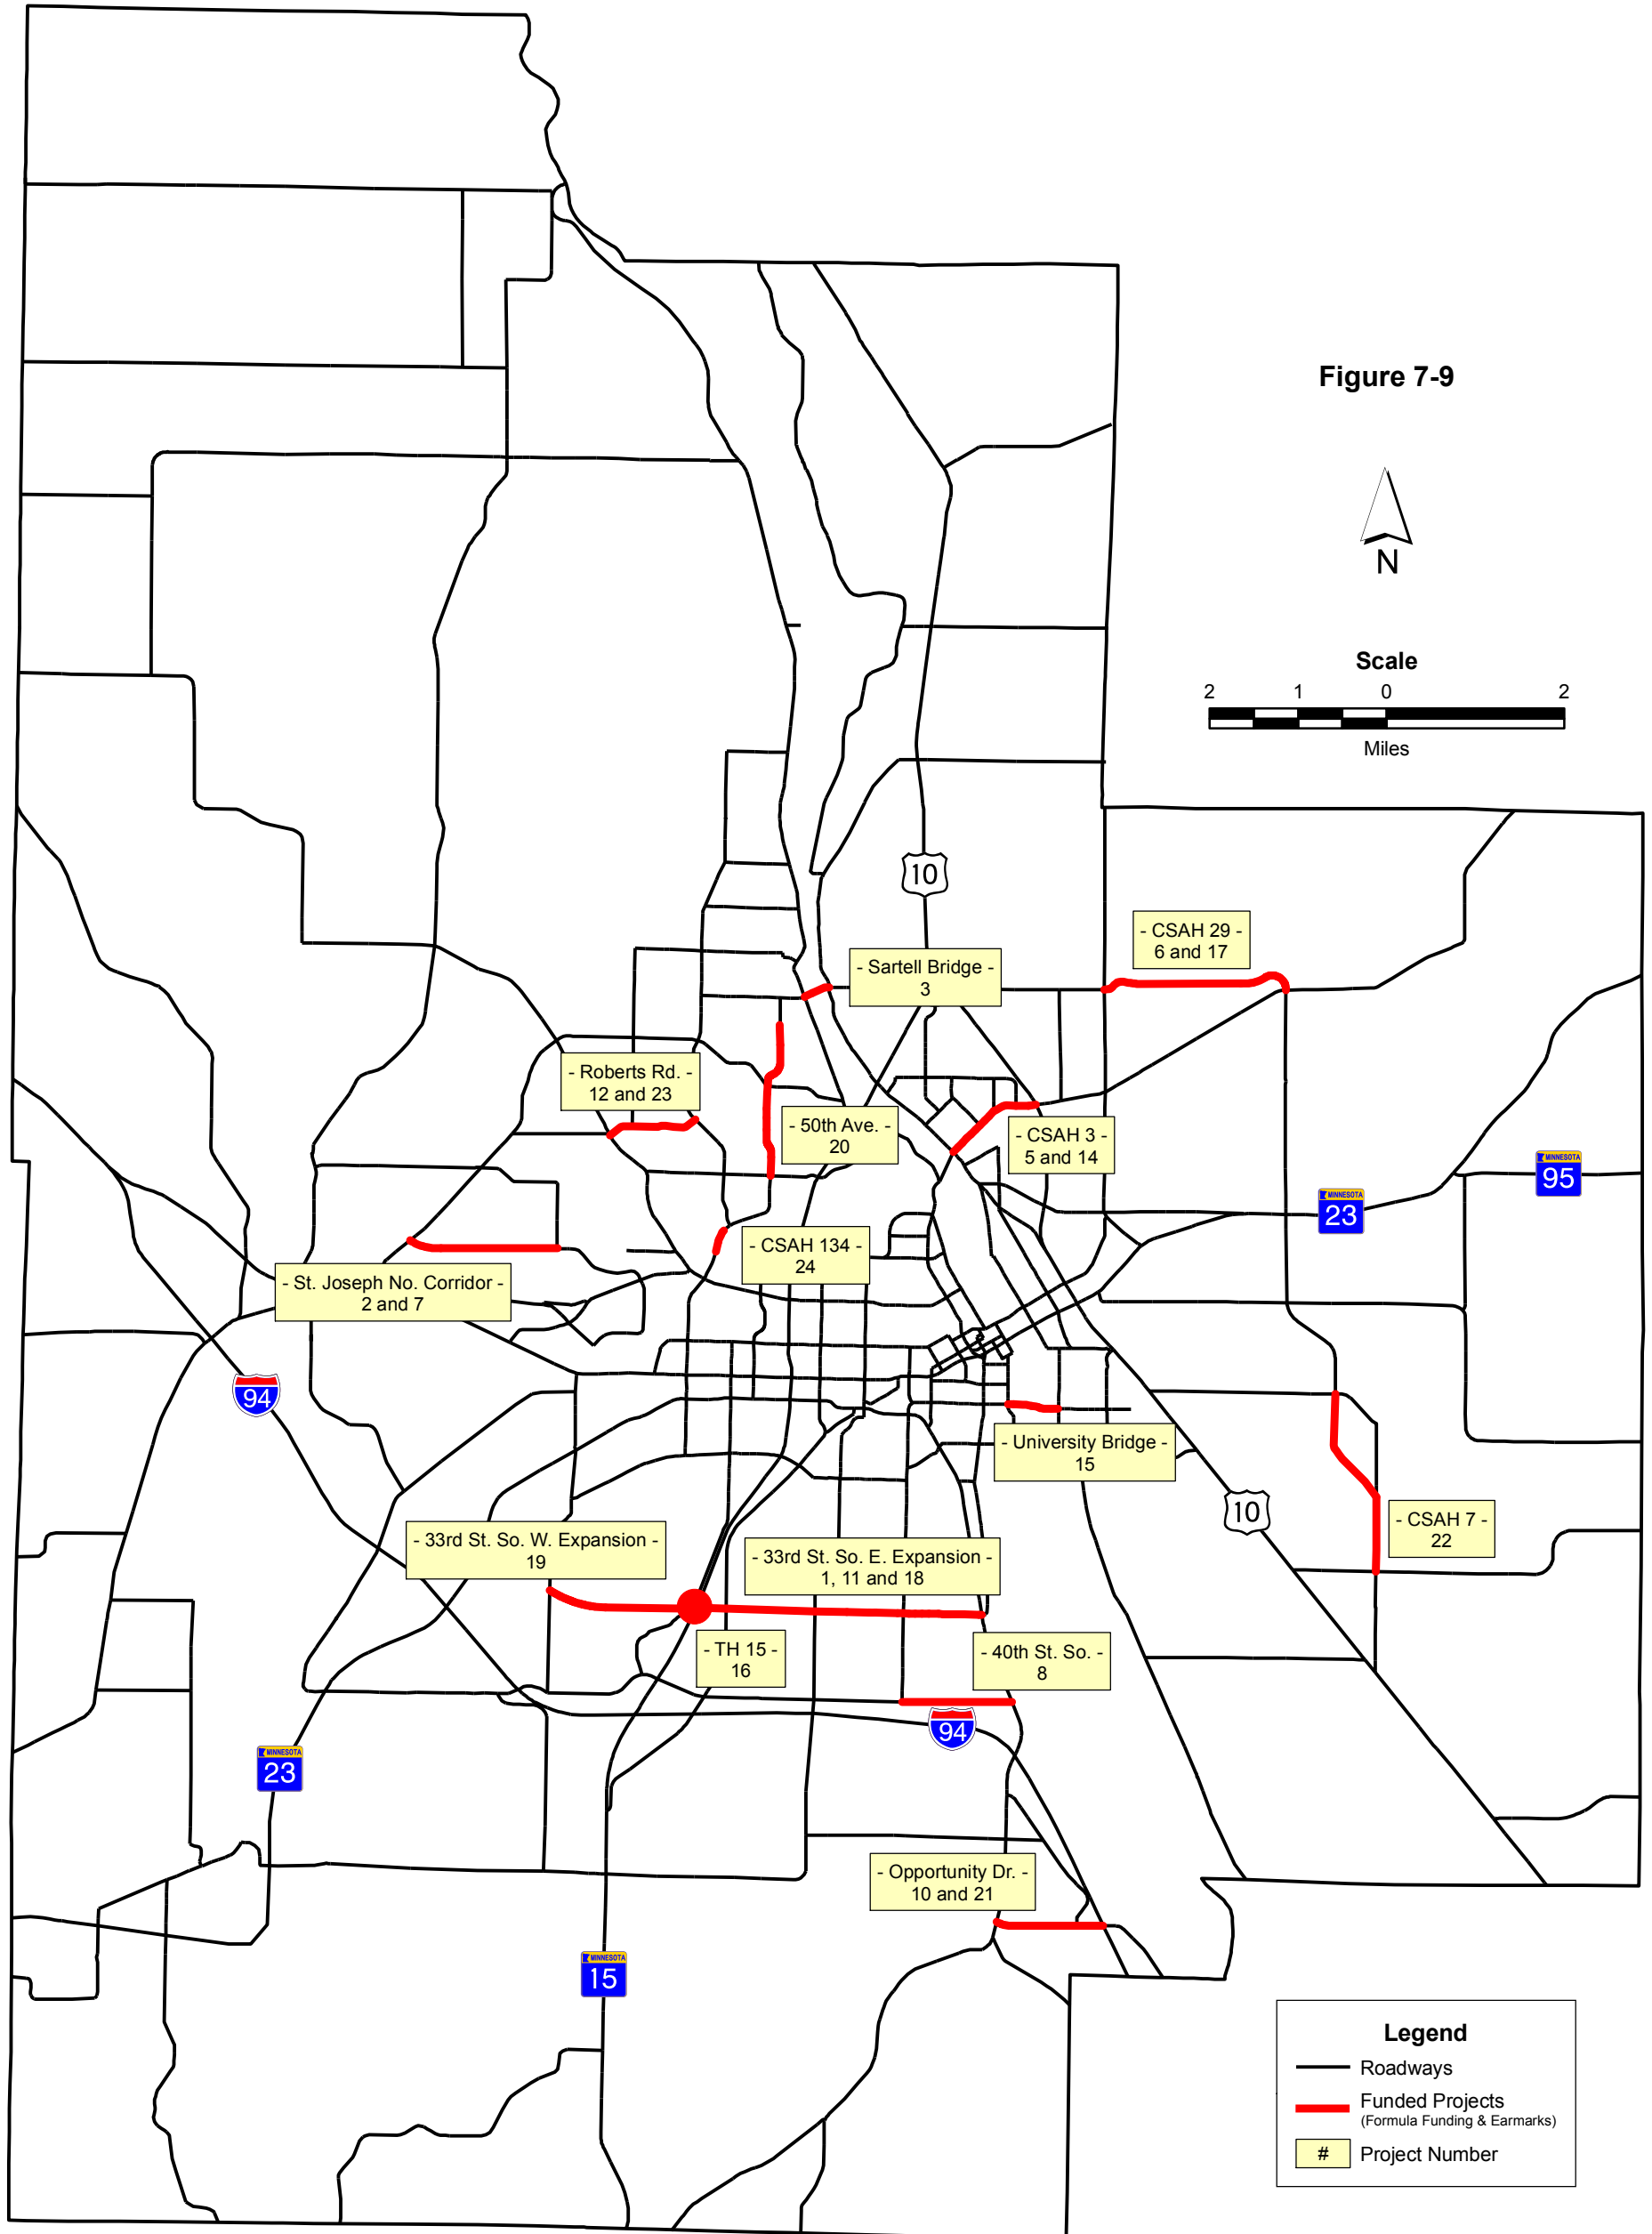

St. Cloud Metropolitan Area 2035 Transportation Plan

Please refer to accompanying table for project descriptions.
Projects may be funded through formula funding, earmarks or a combination of funding sources.