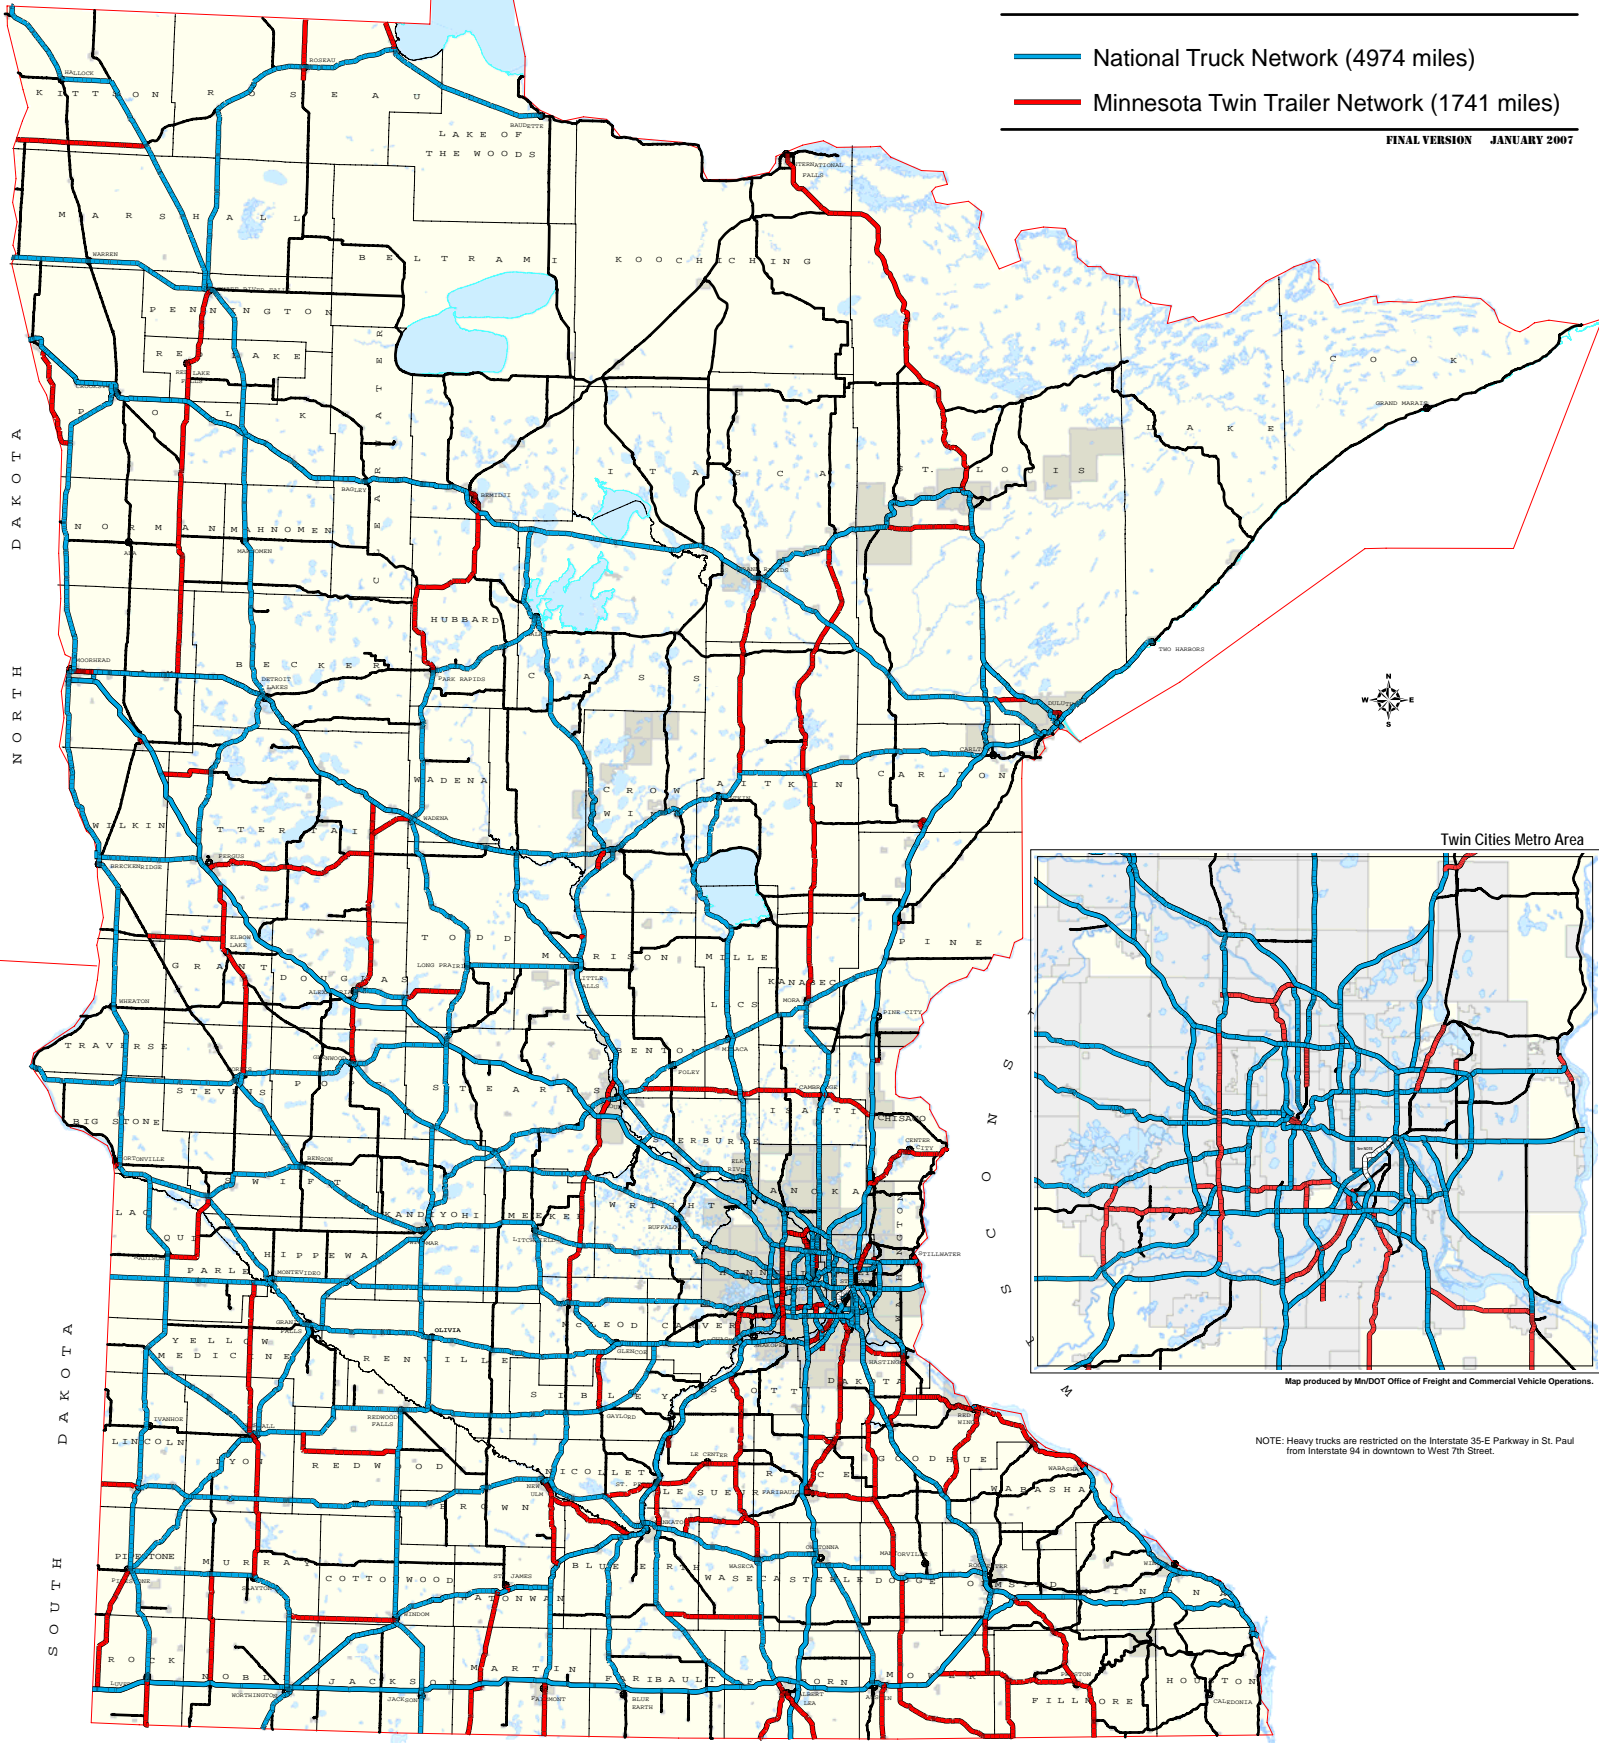

Twin Trailer Truck Networks

- National Truck Network (4974 miles)
- Minnesota Twin Trailer Network (1741 miles)

FINAL VERSION JANUARY 2007