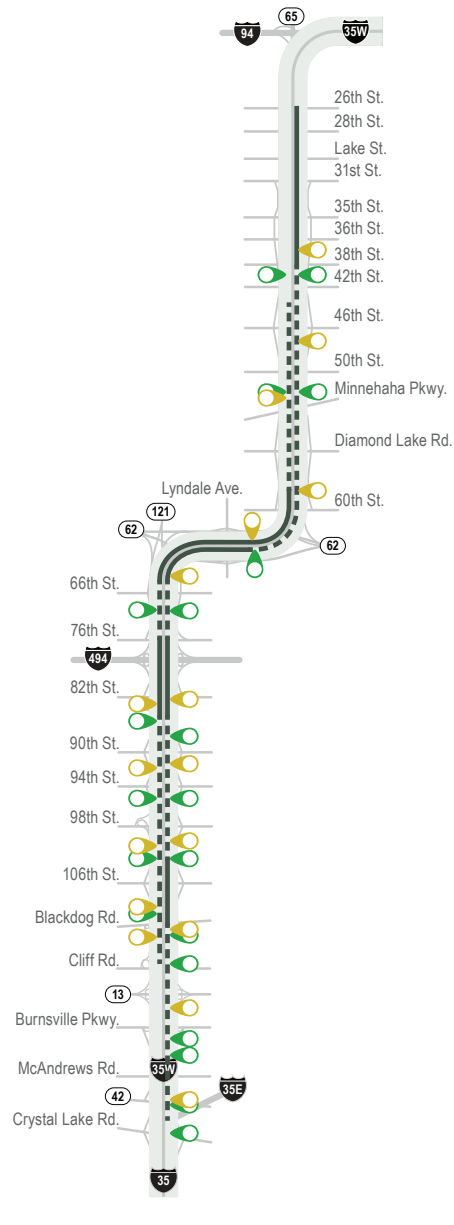

# I-35W

# I-35E

## Legend

- Toll rate sign
- Tolling location
- MnPASS open access (single or double dashed white lines)
- MnPASS restricted access (solid, double white lines)