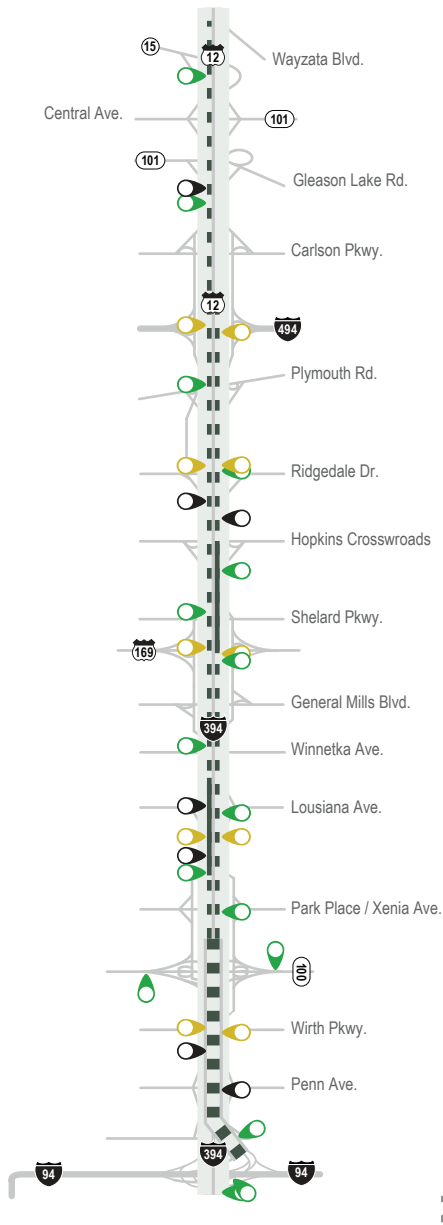

I-394

I-35W

I-35E

Legend

-  Toll rate sign
-  Tolling location
-  MnPASS open access (single or double dashed white lines)
-  MnPASS restricted access (solid, double white lines)