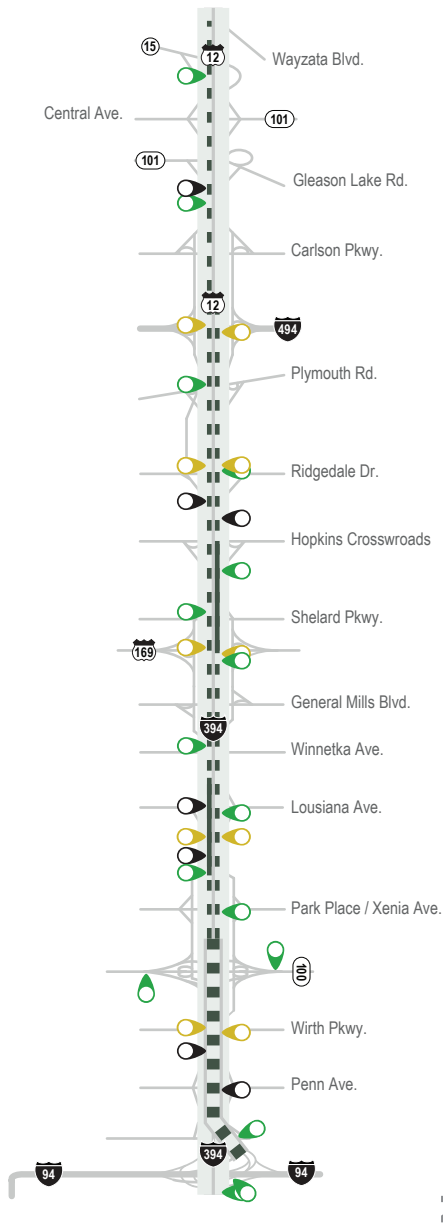

# I-35W

# I-35E

## Legend

- Toll rate sign
- Tolling location
- MnPASS open access (single or double dashed white lines)
- MnPASS restricted access (solid, double white lines)