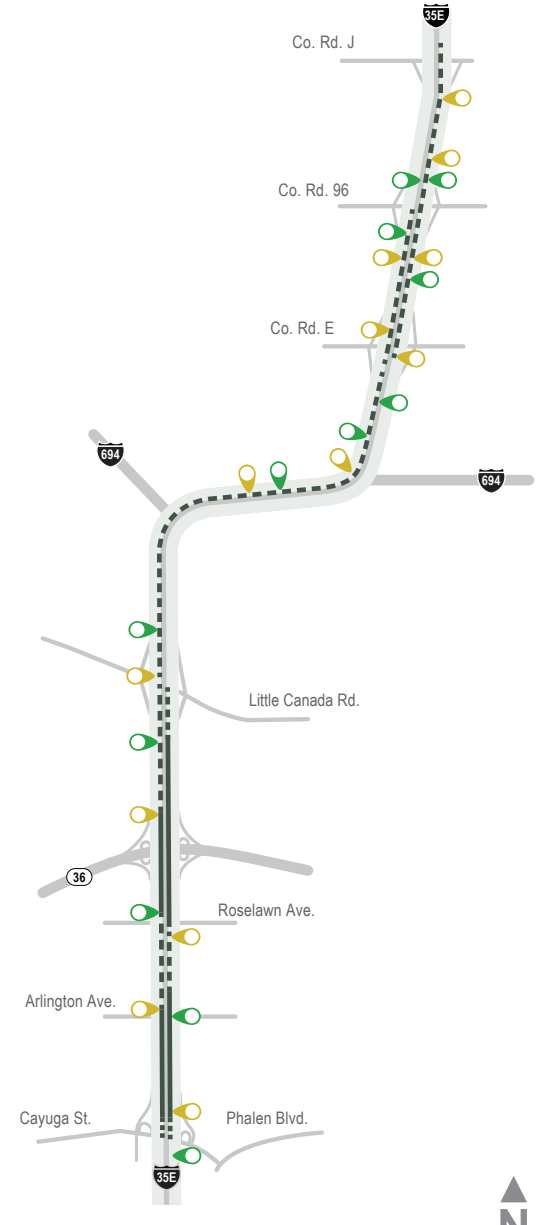

I-394

I-35W

I-35E

Legend

-  Toll rate sign
-  Tolling location
-  MnPASS open access (single or double dashed white lines)
-  MnPASS restricted access (solid, double white lines)