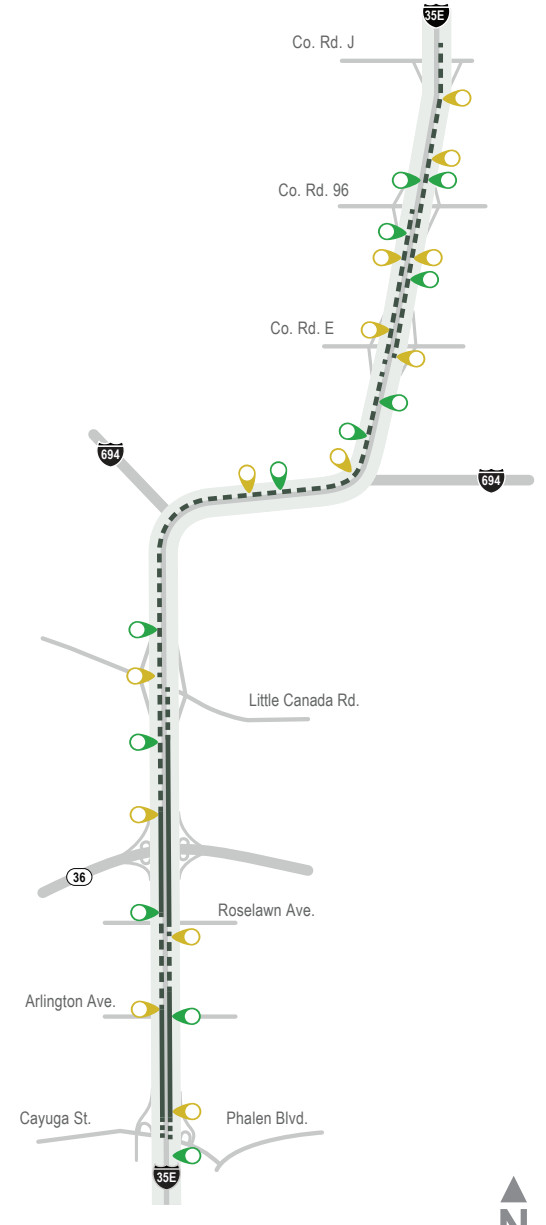

# I-394

# I-35W

# I-35E

## Legend

- Toll rate sign
- Tolling location
- MnPASS open access (single or double dashed white lines)
- MnPASS restricted access (solid, double white lines)