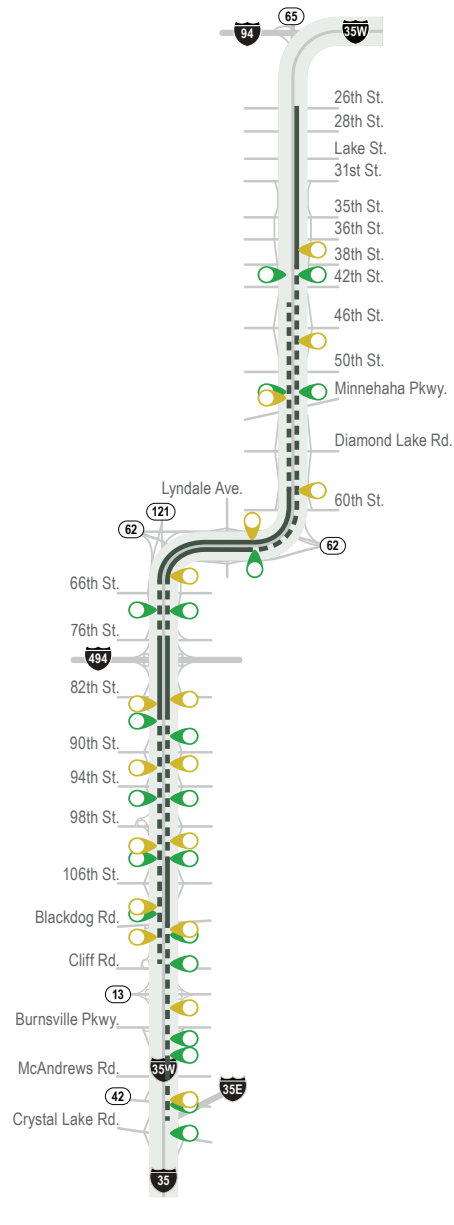

I-394

I-35W

I-35E

Legend

-  Toll rate sign
-  Tolling location
-  MnPASS open access (single or double dashed white lines)
-  MnPASS restricted access (solid, double white lines)