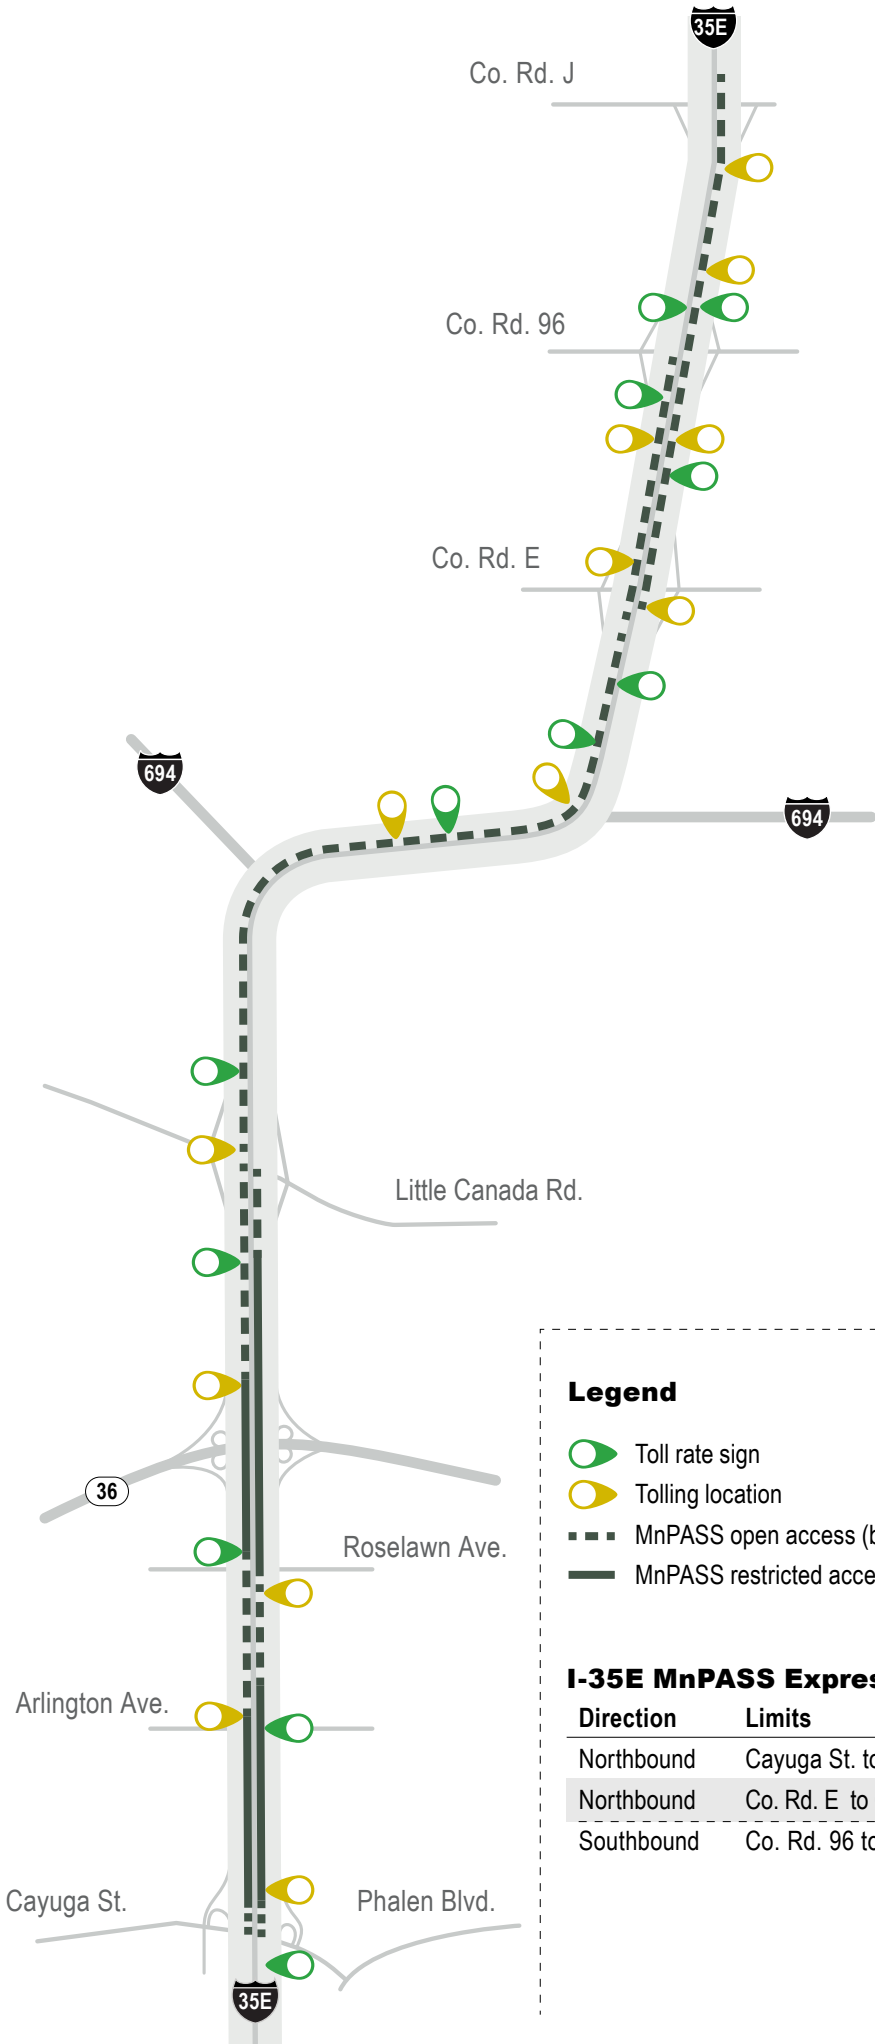

I-35E MnPASS Express Lanes

Legend

- Toll rate sign
- Tolling location
- MnPASS open access (broken line)
- MnPASS restricted access (double solid line)

I-35E MnPASS Express Lanes Pricing Zones

Direction	Limits	Hours
Northbound	Cayuga St. to Little Canada Rd.	3p.m. - 7p.m., Mon - Fri
Northbound	Co. Rd. E to Co. Rd. J	3p.m. - 7p.m., Mon - Fri
Southbound	Co. Rd. 96 to Cayuga St.	6a.m. - 10a.m., Mon - Fri