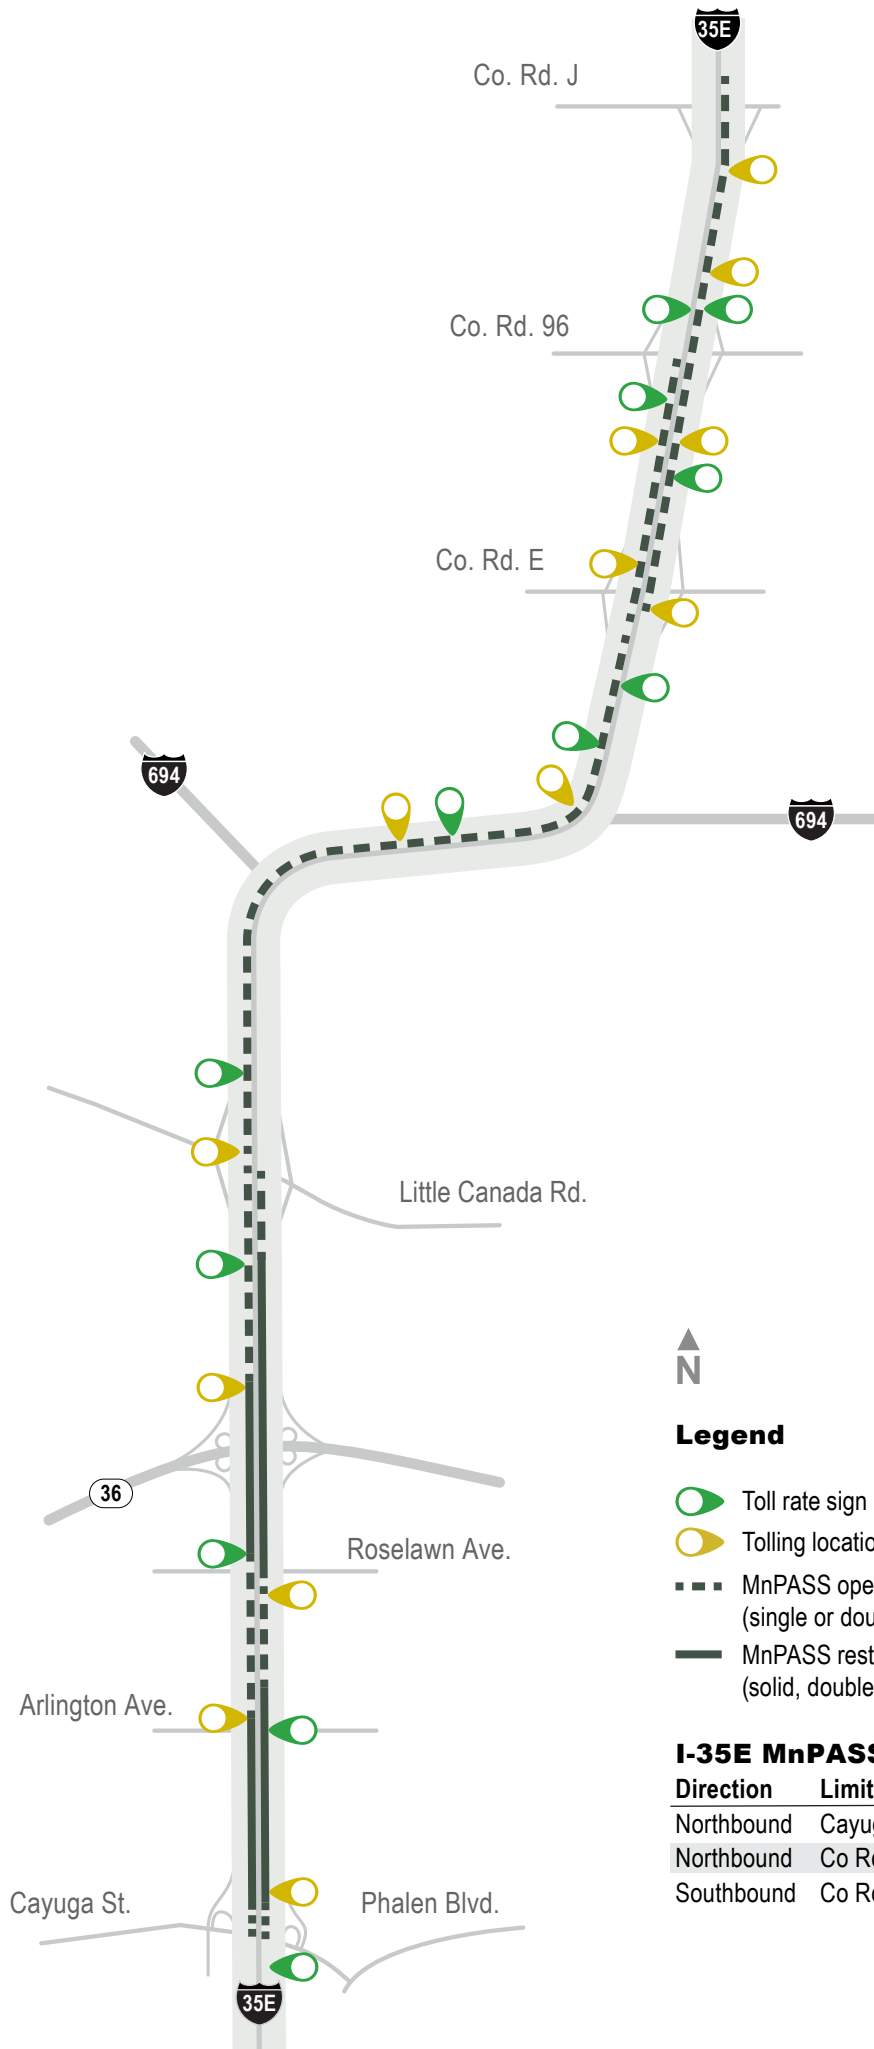

I-35E MnPASS Express Lanes

Legend

-  Toll rate sign
-  Tolling location
-  MnPASS open access
(single or double dashed white lines)
-  MnPASS restricted access
(solid, double white lines)

I-35E MnPASS Express Lanes Pricing Zones

Direction	Limits	Hours
Northbound	Cayuga St to Little Canada Rd	3 pm -7 pm, M - F
Northbound	Co Rd E to Co Rd J	3 pm -7 pm, M - F
Southbound	Co Rd 96 to Cayuga St	6 am - 10 am, M - F