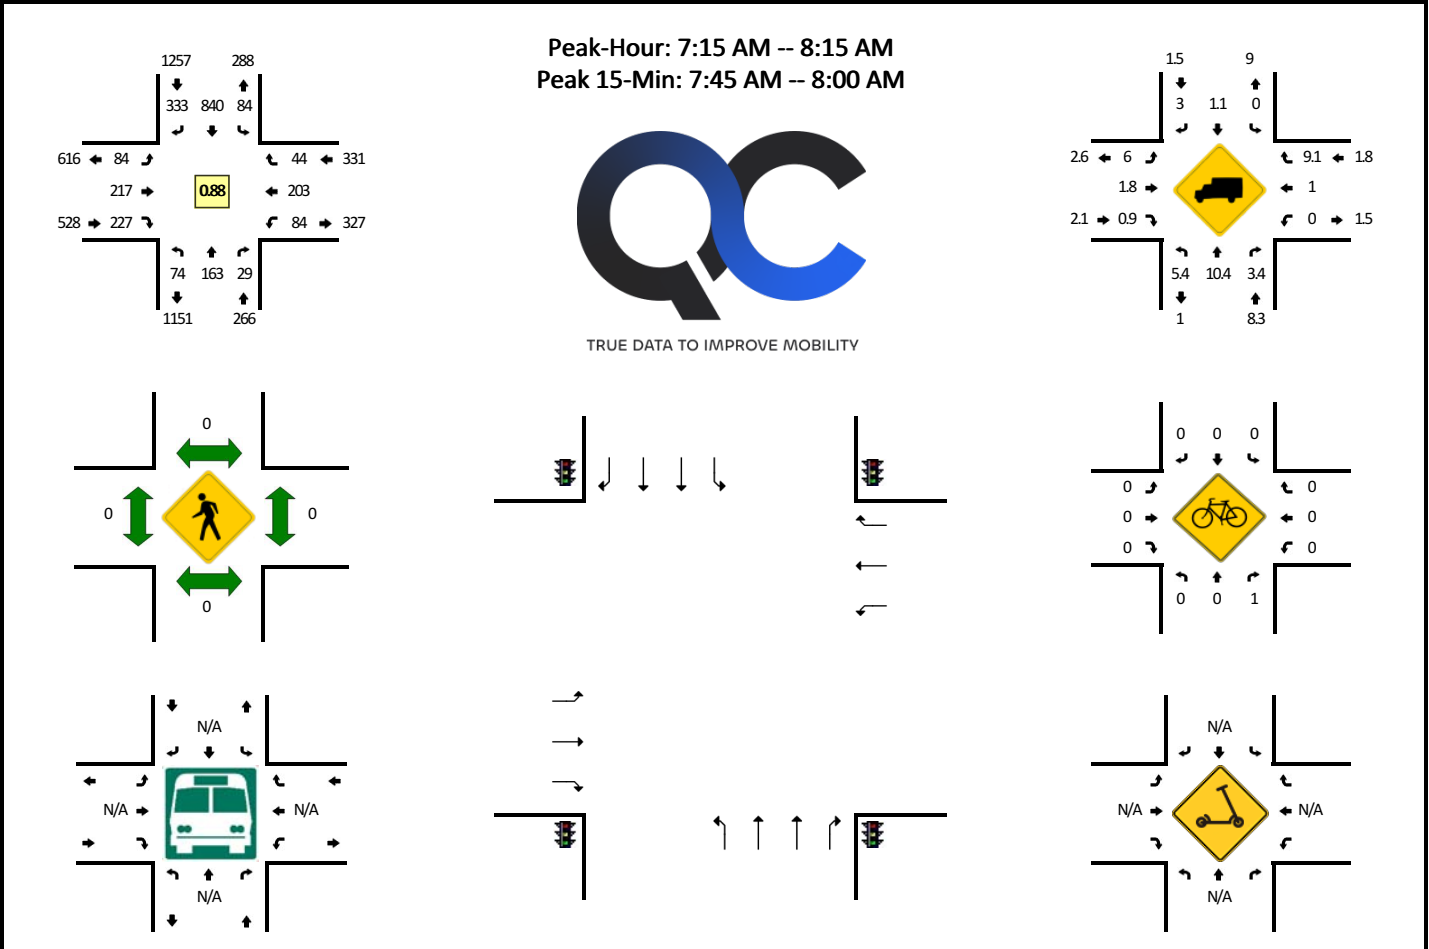

LOCATION: Radisson Rd NE -- 109th Ave NE
CITY/STATE: Blaine, MN

QC JOB #: 16374013
DATE: Thu, Oct 26 2023

15-Min Count Period Beginning At	Radisson Rd NE (Northbound)				Radisson Rd NE (Southbound)				109th Ave NE (Eastbound)				109th Ave NE (Westbound)				Total	Hourly Totals
	Left	Thru	Right	U	Left	Thru	Right	U	Left	Thru	Right	U	Left	Thru	Right	U		
7:00 AM	8	42	7	0	16	162	41	2	11	53	46	0	14	18	14	1	435	
7:15 AM	11	32	11	1	18	219	69	3	13	45	49	0	22	21	12	1	527	
7:30 AM	16	41	4	0	27	199	117	1	15	54	49	2	20	63	12	0	620	
7:45 AM	29	49	7	0	20	236	85	0	18	67	68	3	23	64	6	0	675	2257
8:00 AM	17	41	7	0	15	186	62	0	31	51	61	2	18	55	14	0	560	2382
8:15 AM	19	37	11	0	16	158	70	0	37	54	34	0	12	31	12	0	491	2346
8:30 AM	18	32	7	0	17	128	48	0	13	47	50	0	14	72	14	0	460	2186
8:45 AM	20	38	9	0	19	125	80	0	16	43	44	1	15	46	18	0	474	1985
Peak 15-Min Flowrates	Northbound				Southbound				Eastbound				Westbound				Total	
	Left	Thru	Right	U	Left	Thru	Right	U	Left	Thru	Right	U	Left	Thru	Right	U		
All Vehicles	116	196	28	0	80	944	340	0	72	268	272	12	92	256	24	0	2700	
Heavy Trucks	0	12	0		0	12	4		4	0	0		0	4	0		36	
Buses																		
Pedestrians		0				0				0				0				0
Bicycles	0	0	4		0	0	0		0	0	0		0	0	0		4	
Scoters																		