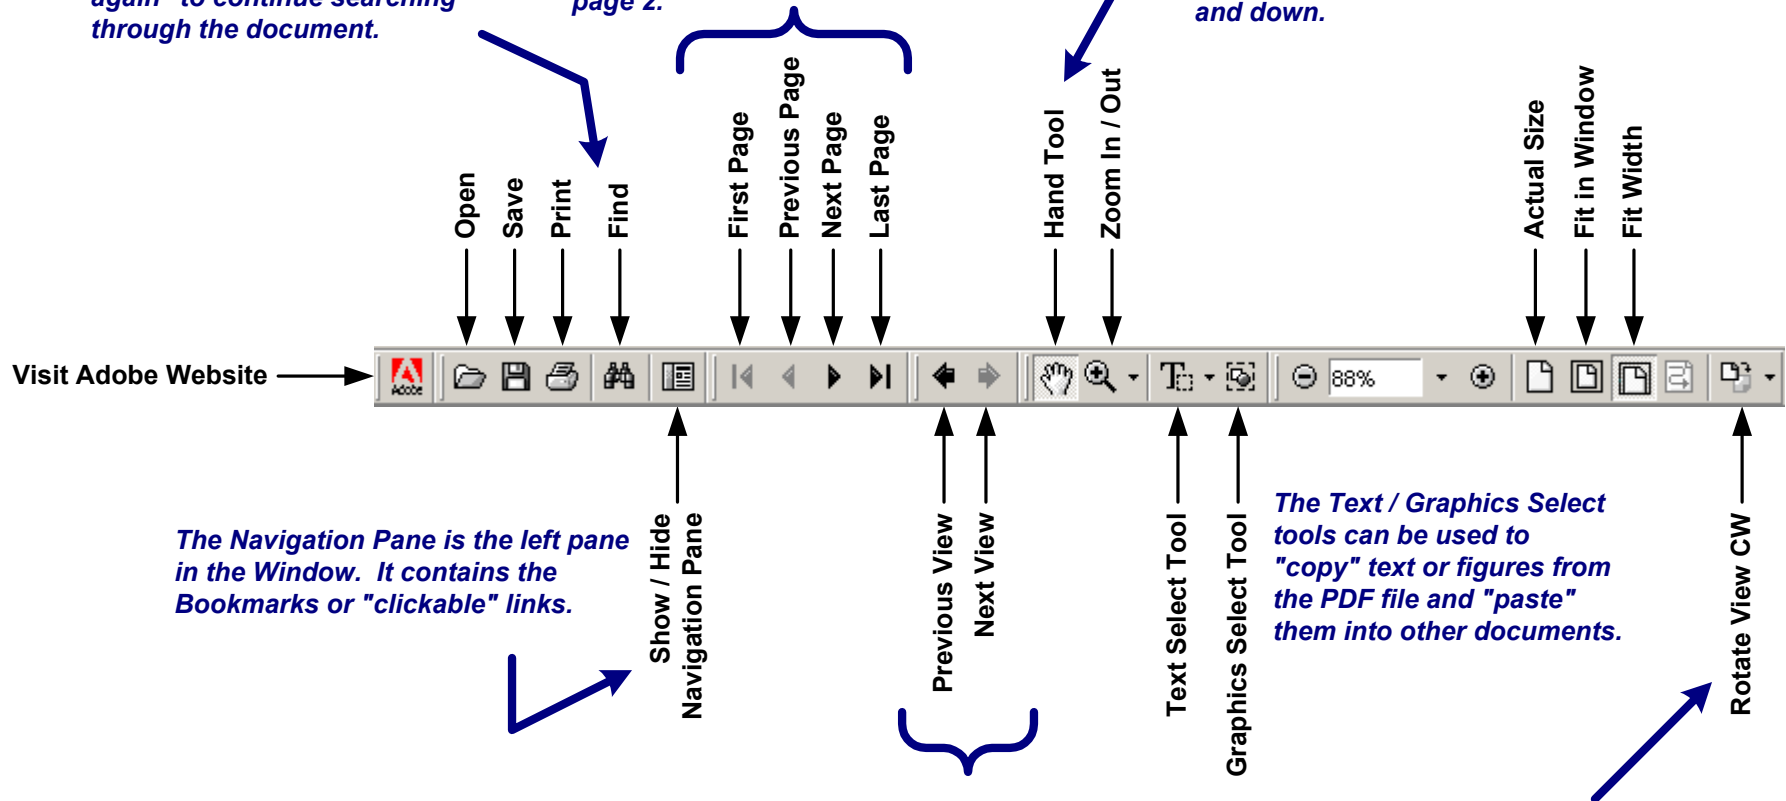

User's can navigate to the appropriate sheet by clicking on a "Bookmark" or by clicking on the Map.

Navigation Pane

Show / Hide Navigation Pane

Minnesota Department of Transportation
Metro Traffic Engineering

Road: I-494 EB
Links: From Junction with I-94 to TH 55
Lanes: 2
Data Source: RTMC

Count Date: April/May 2003
Signalized: No
Station: 705
Detectors: 2874, 2875

Allowable Lane Closure

Date	Day	Hours	MON	TUE	WED	THUR	FRI	Average Weekday	SAT	SUN	Date	Day	Hours
				178	201	213	265	212	384	415			12-01AM
				128	143	142	173	140	268	299			01-02
			107	111	110	127	123	116	1	158	152		02-03
			207	211	216	218	186	208	144	125			03-04

The "Hand Tool" can be used to navigate within the document. By holding the left mouse button down in the document pane, the hand "grips" the page, the user can then move the page left to right and up and down.