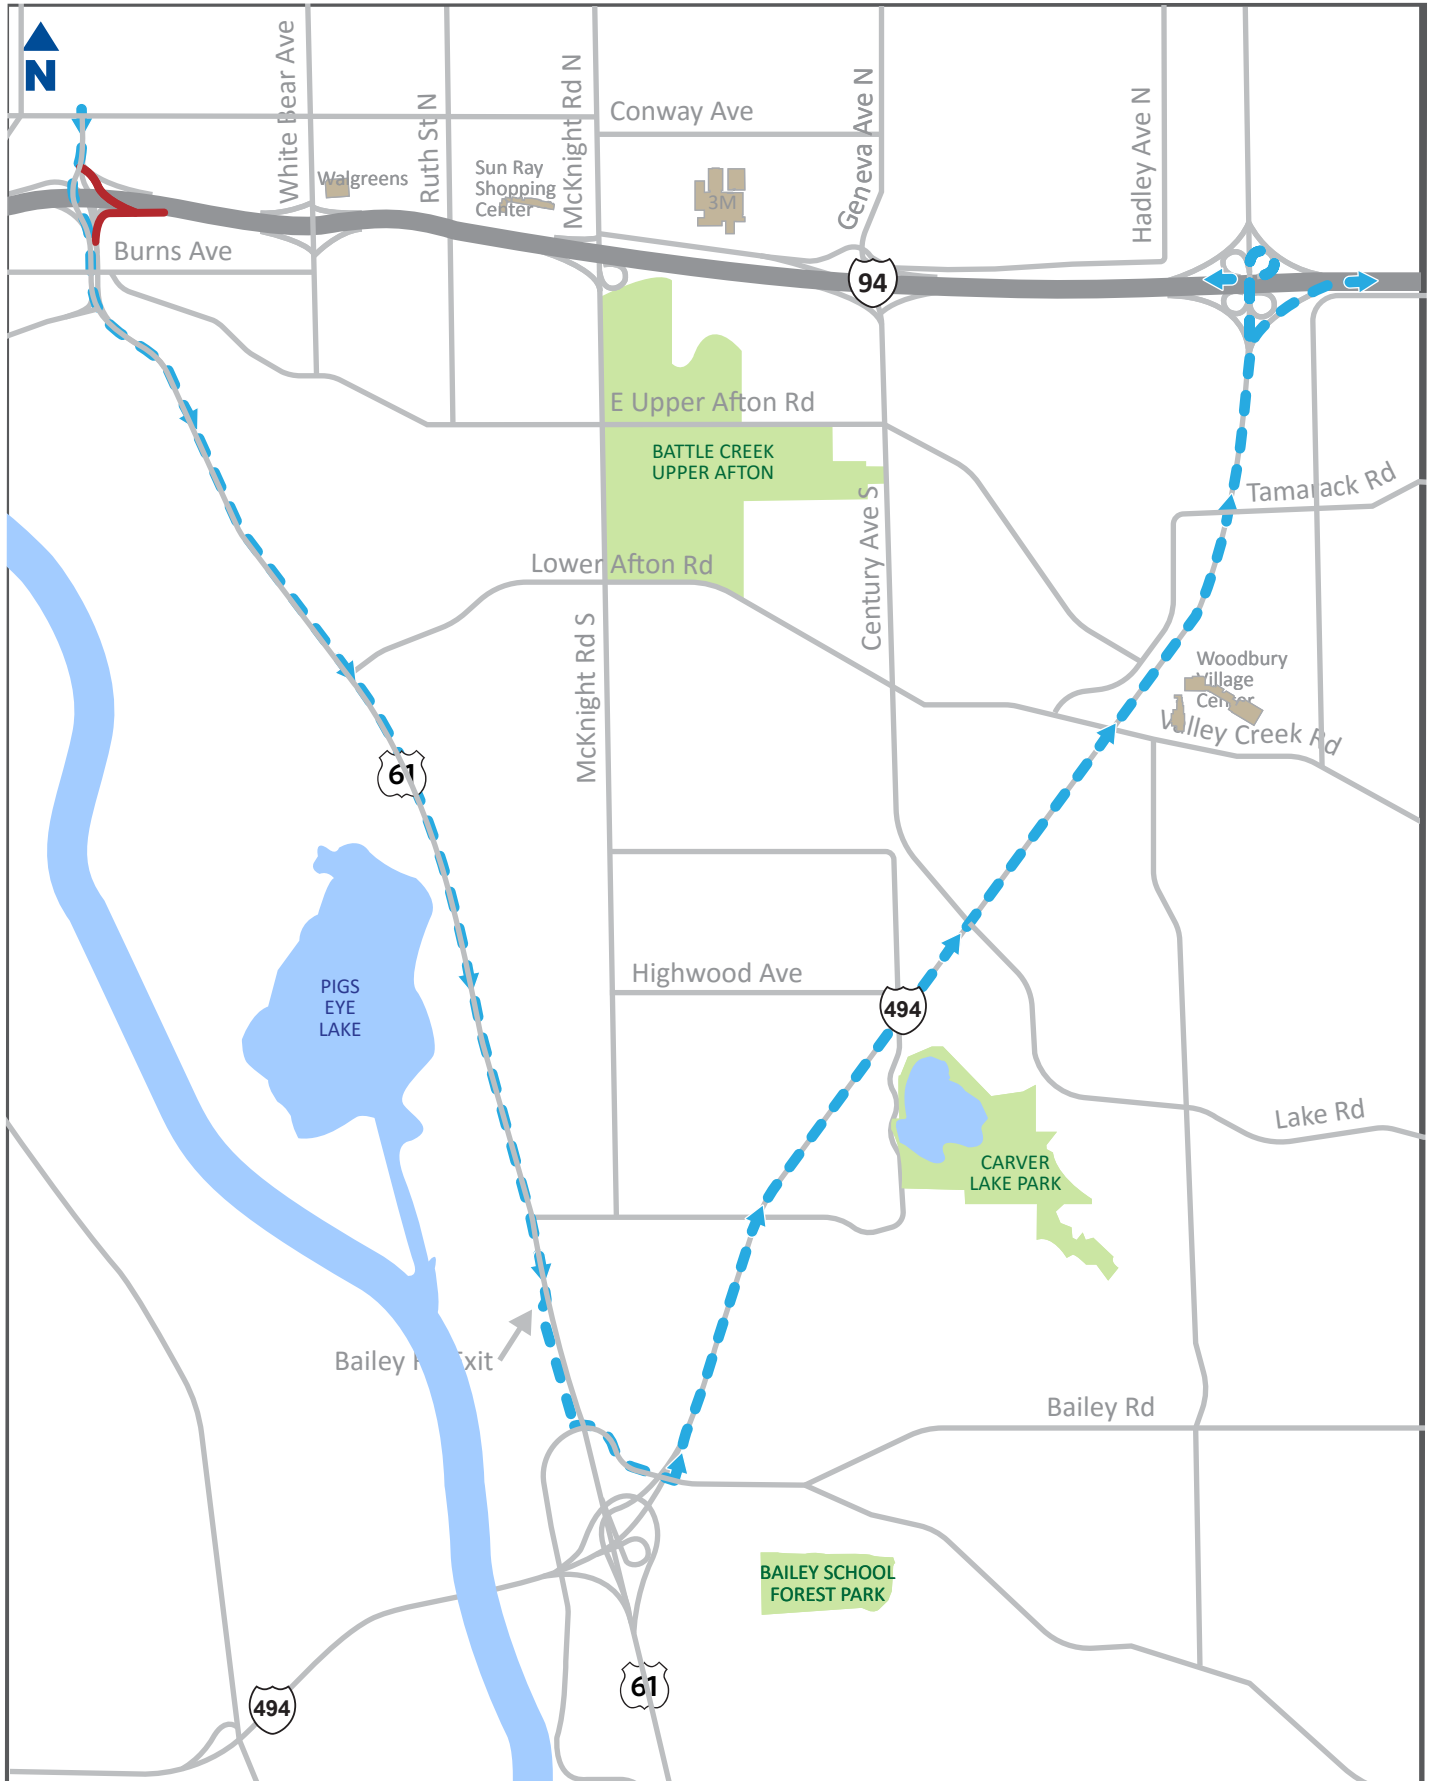

SB Hwy 61 to EB I-94 Detour

 Closed  Detour

The detour is southbound Highway 61 to Bailey Road to eastbound I-494 to I-94.