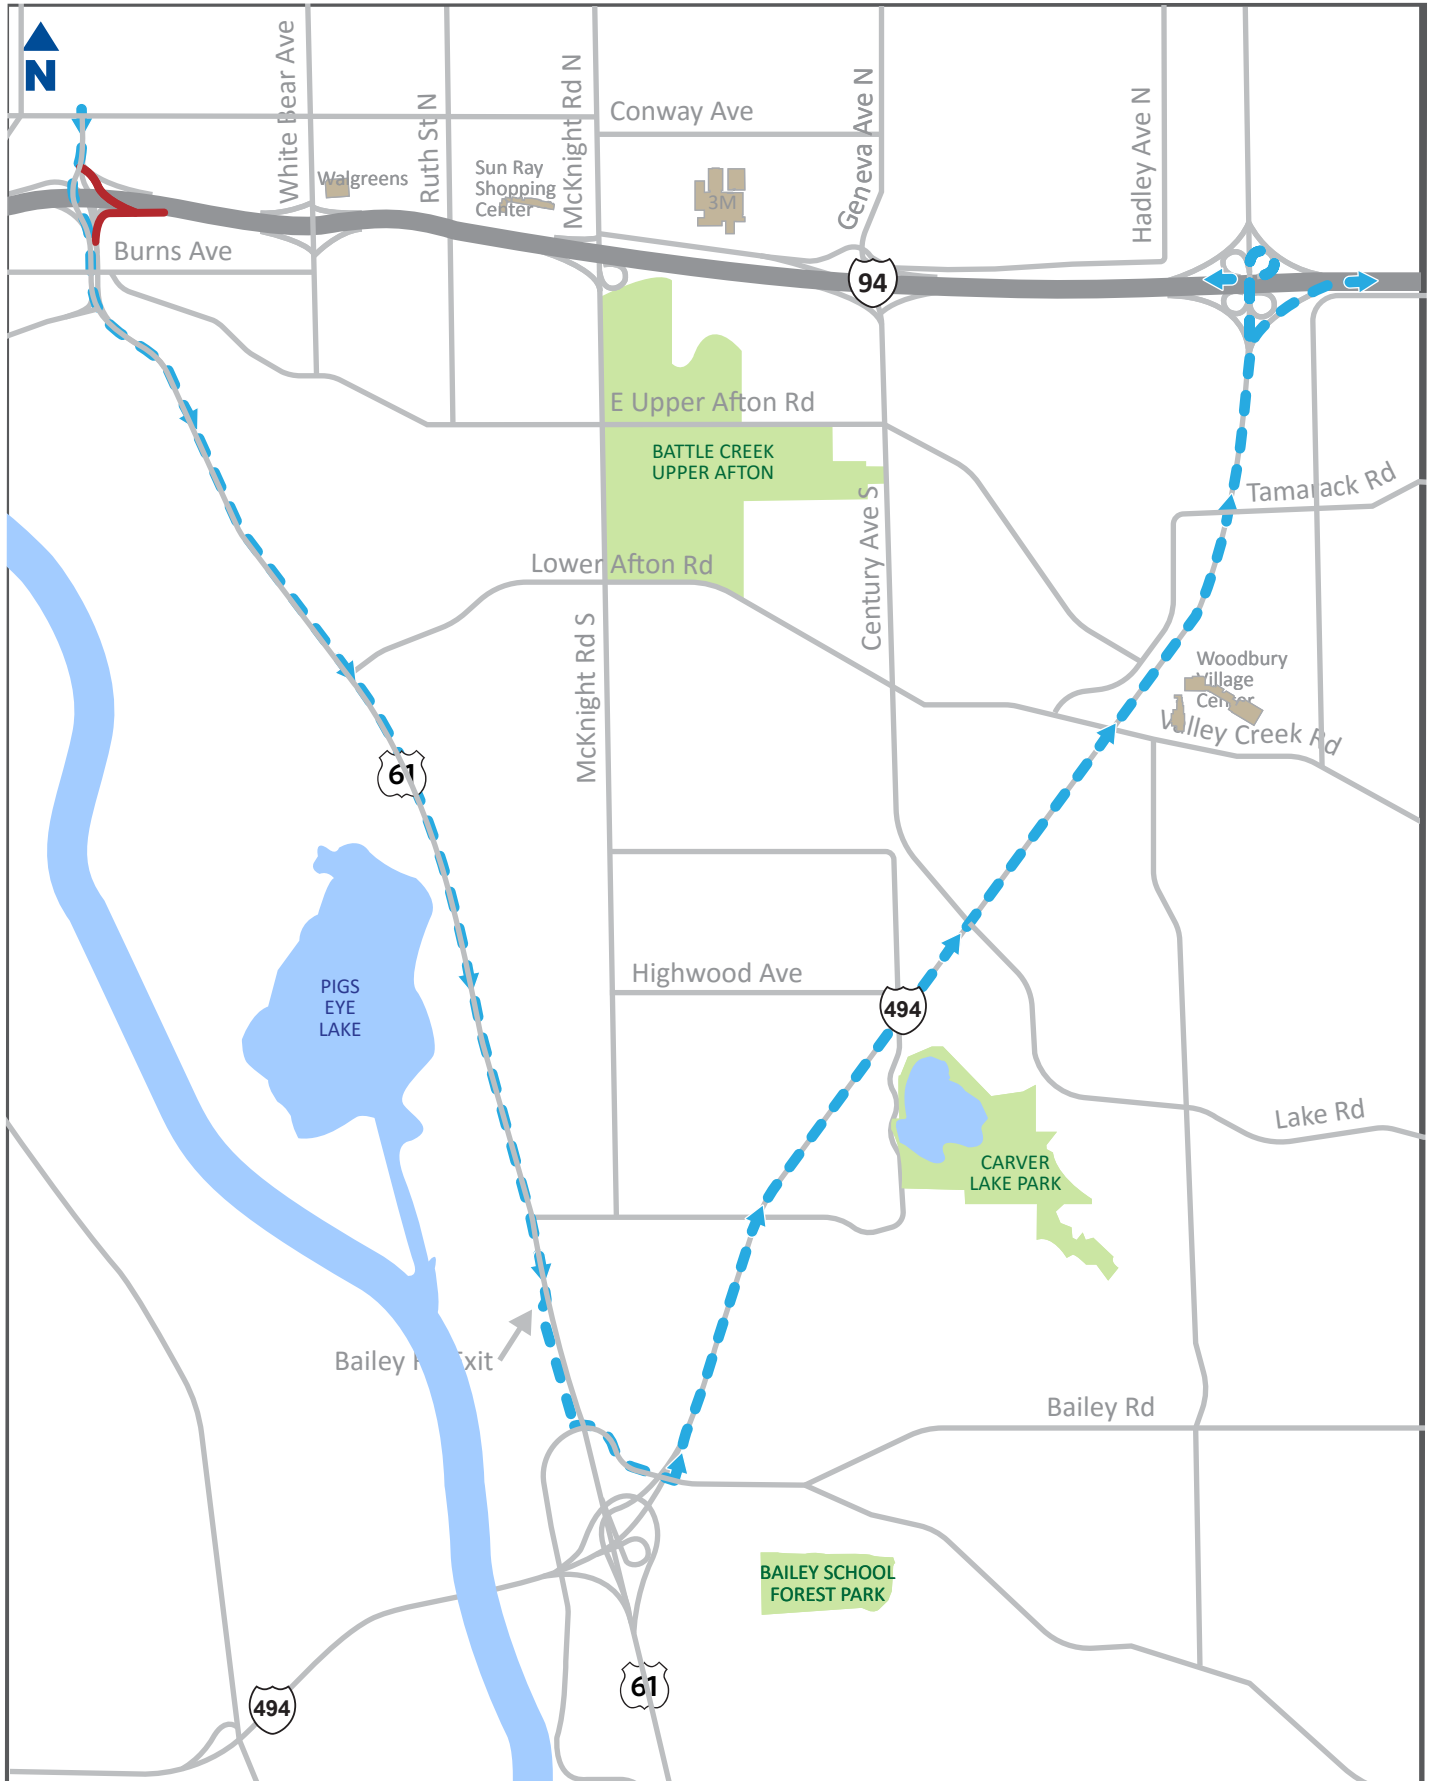

# SB Hwy 61 to EB I-94 Detour

 Closed  Detour

The detour is southbound Highway 61 to Bailey Road to eastbound I-494 to I-94.