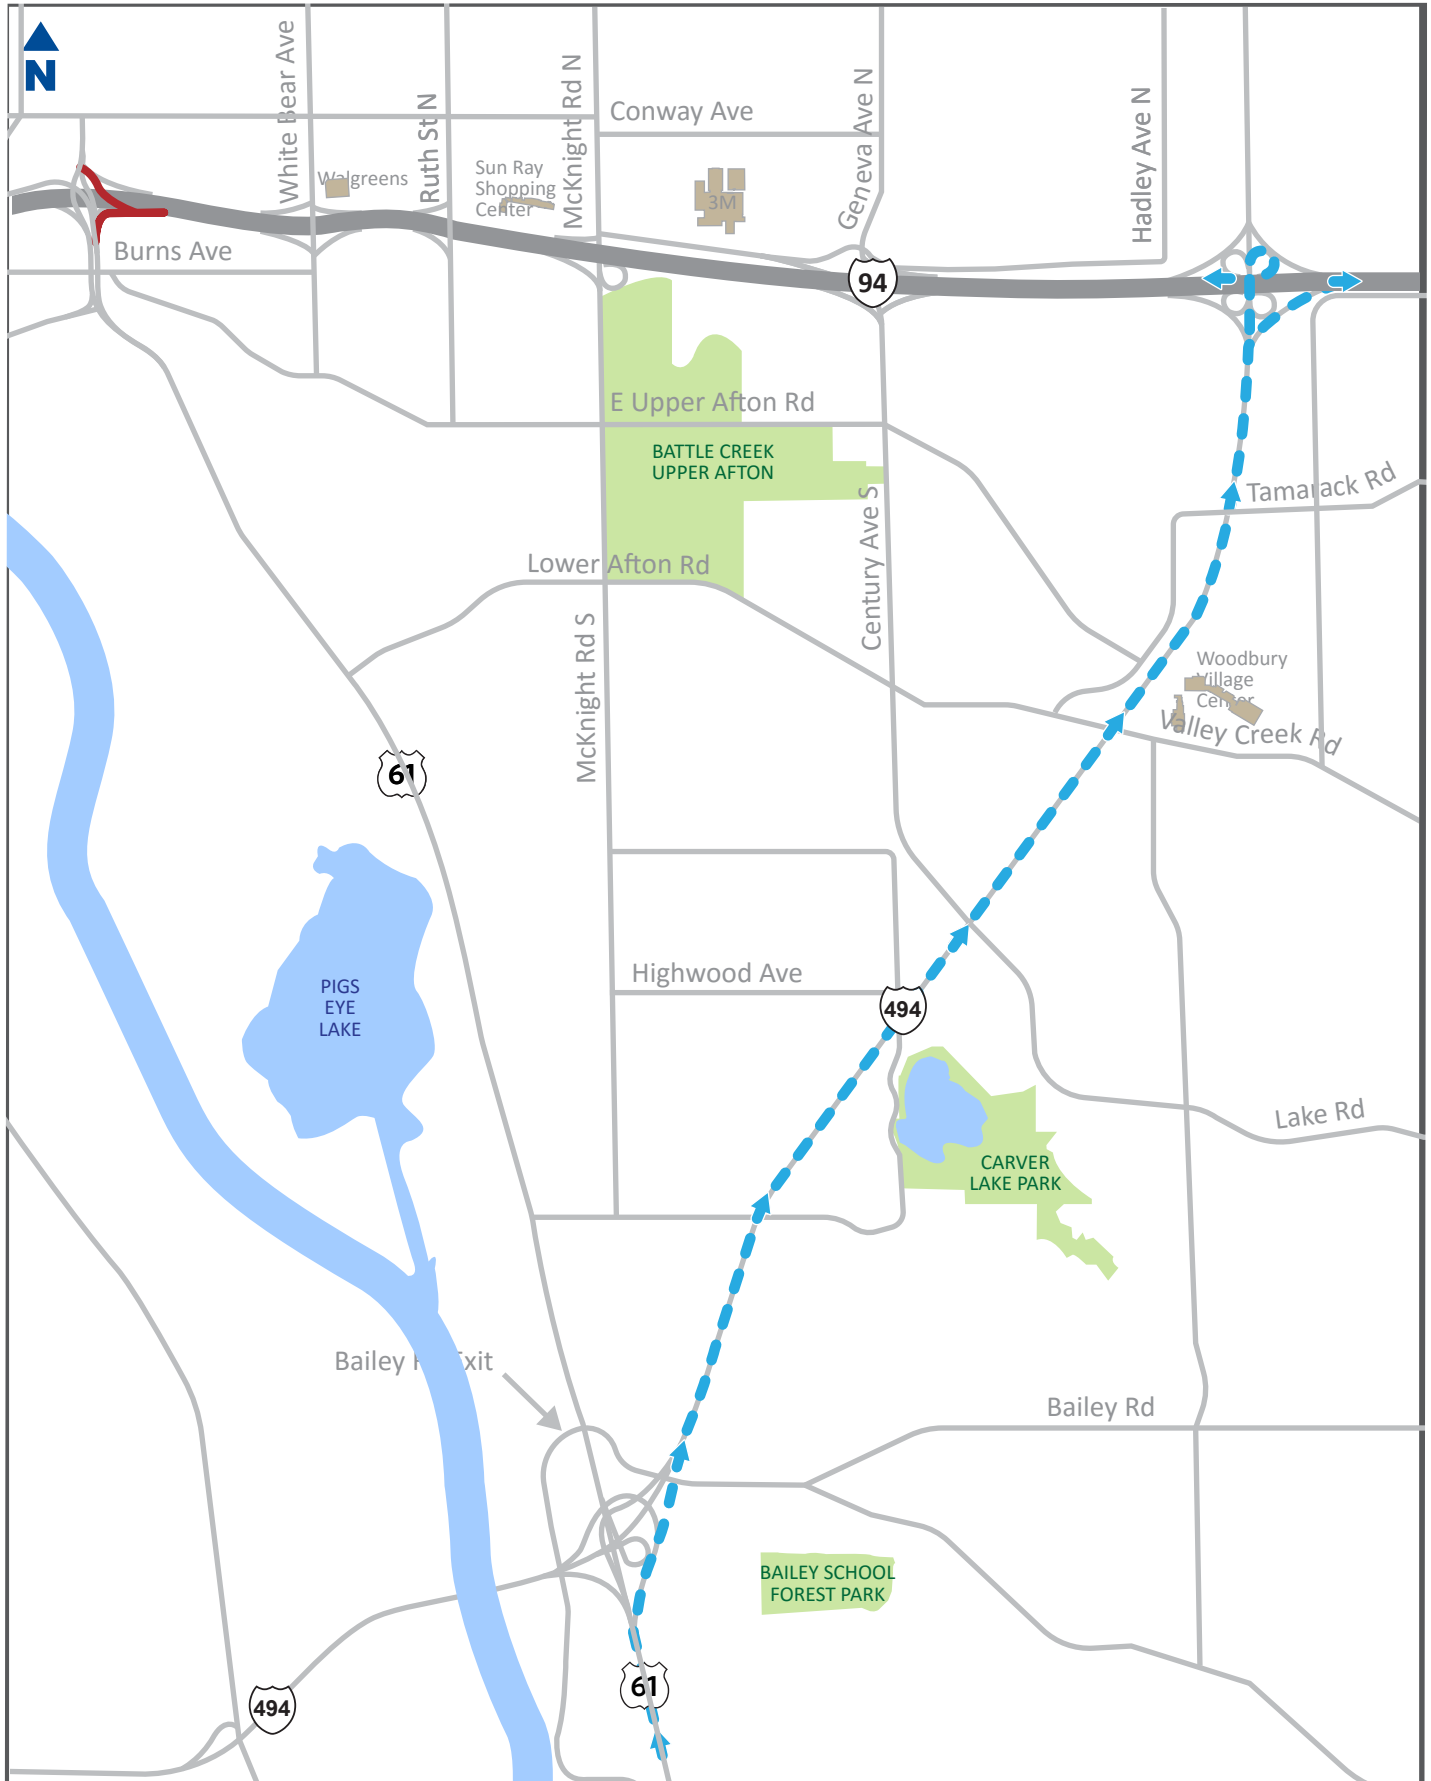

NB Hwy 61 to EB I-94 Detour

Closed Detour

The detour is northbound Highway 61 to eastbound I-494 to I-94.