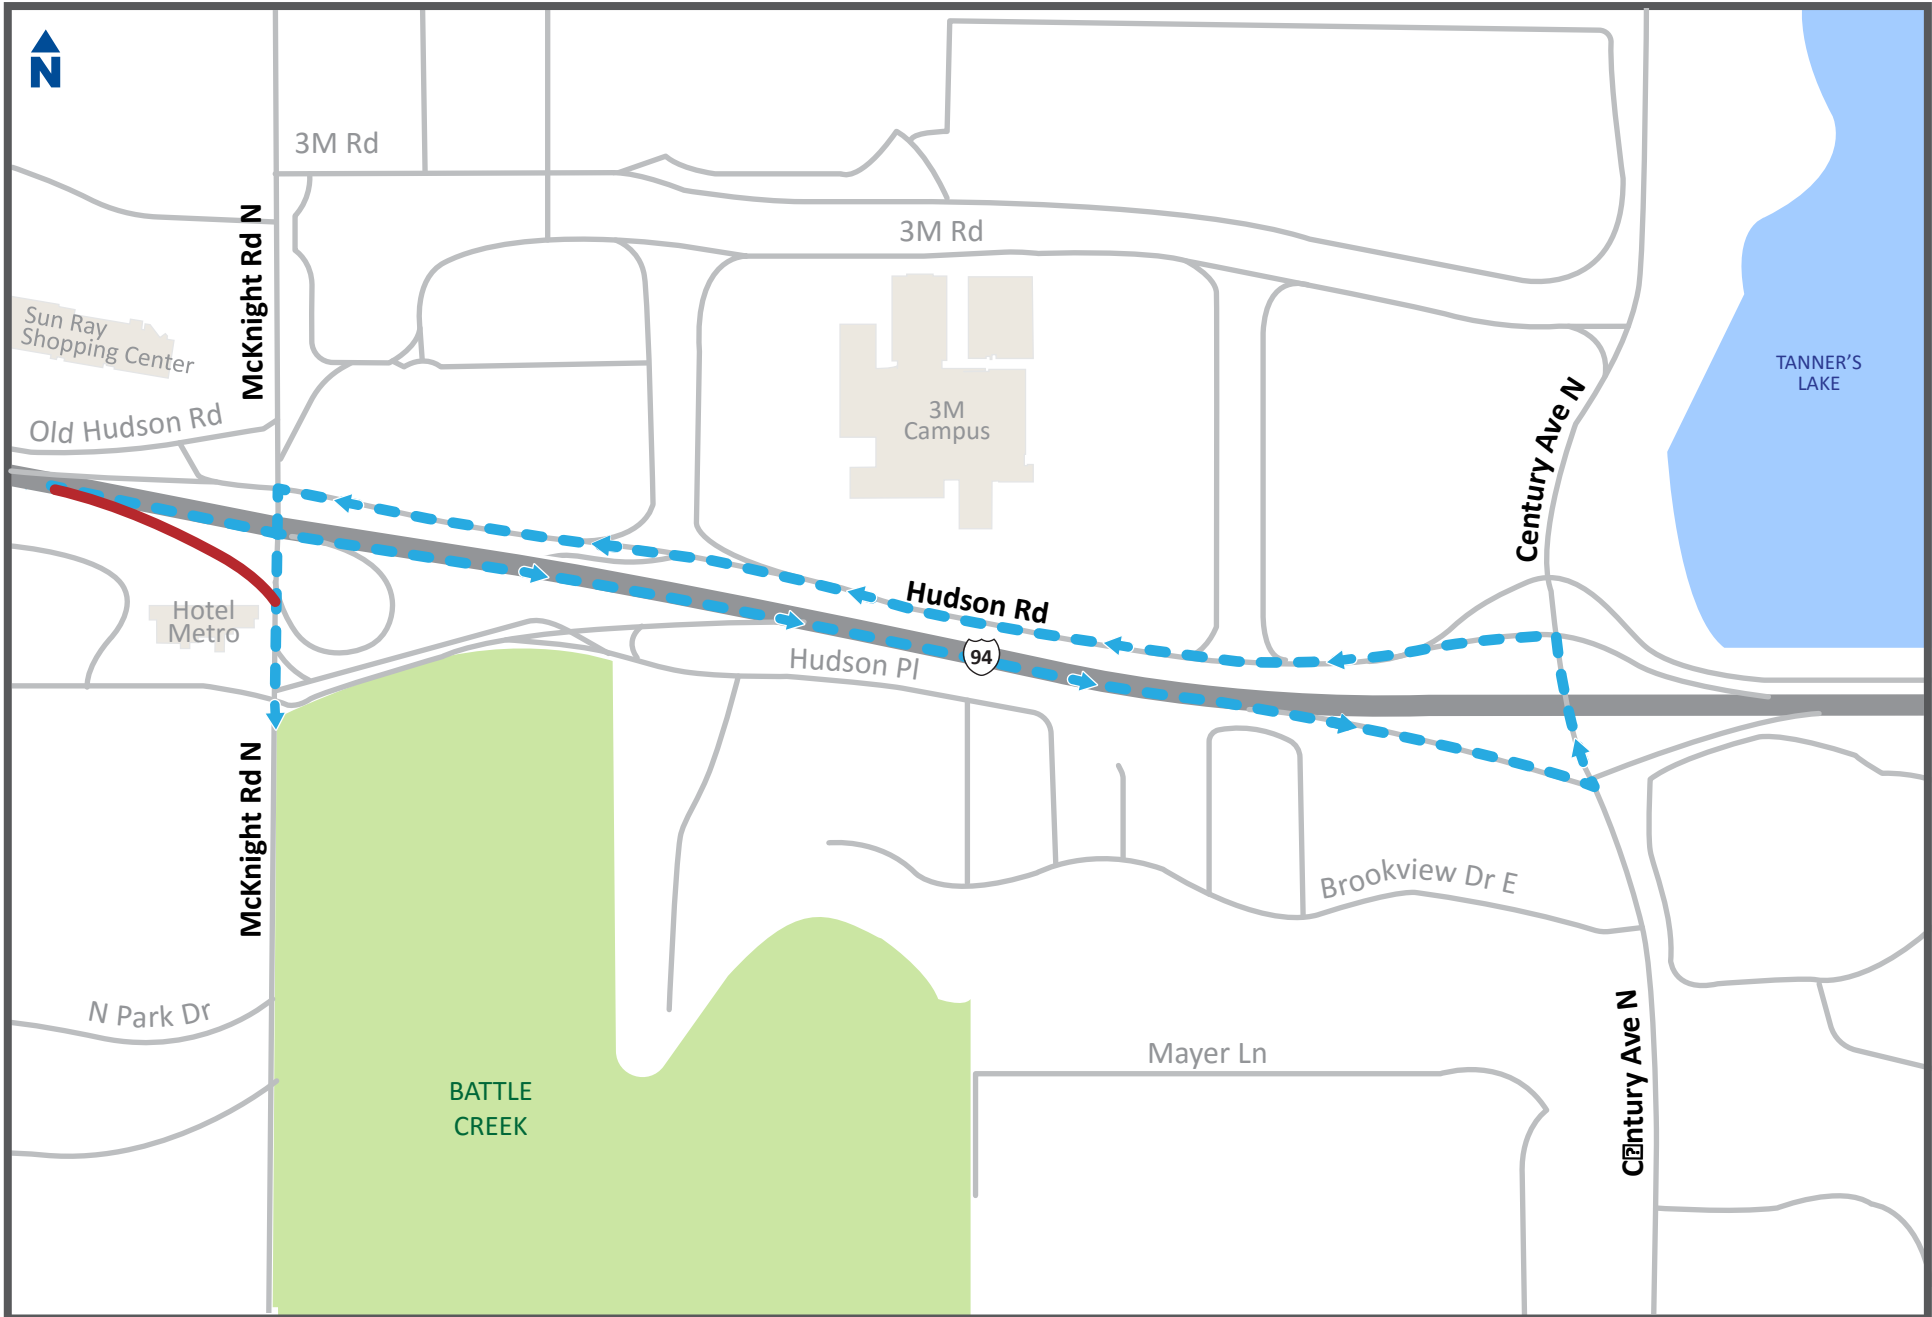

EB I-94 to SB McKnight Rd. Detour

 Closed  Detour

The detour is Hwy 120/Century Ave. to Hudson Rd. to McKnight Rd.