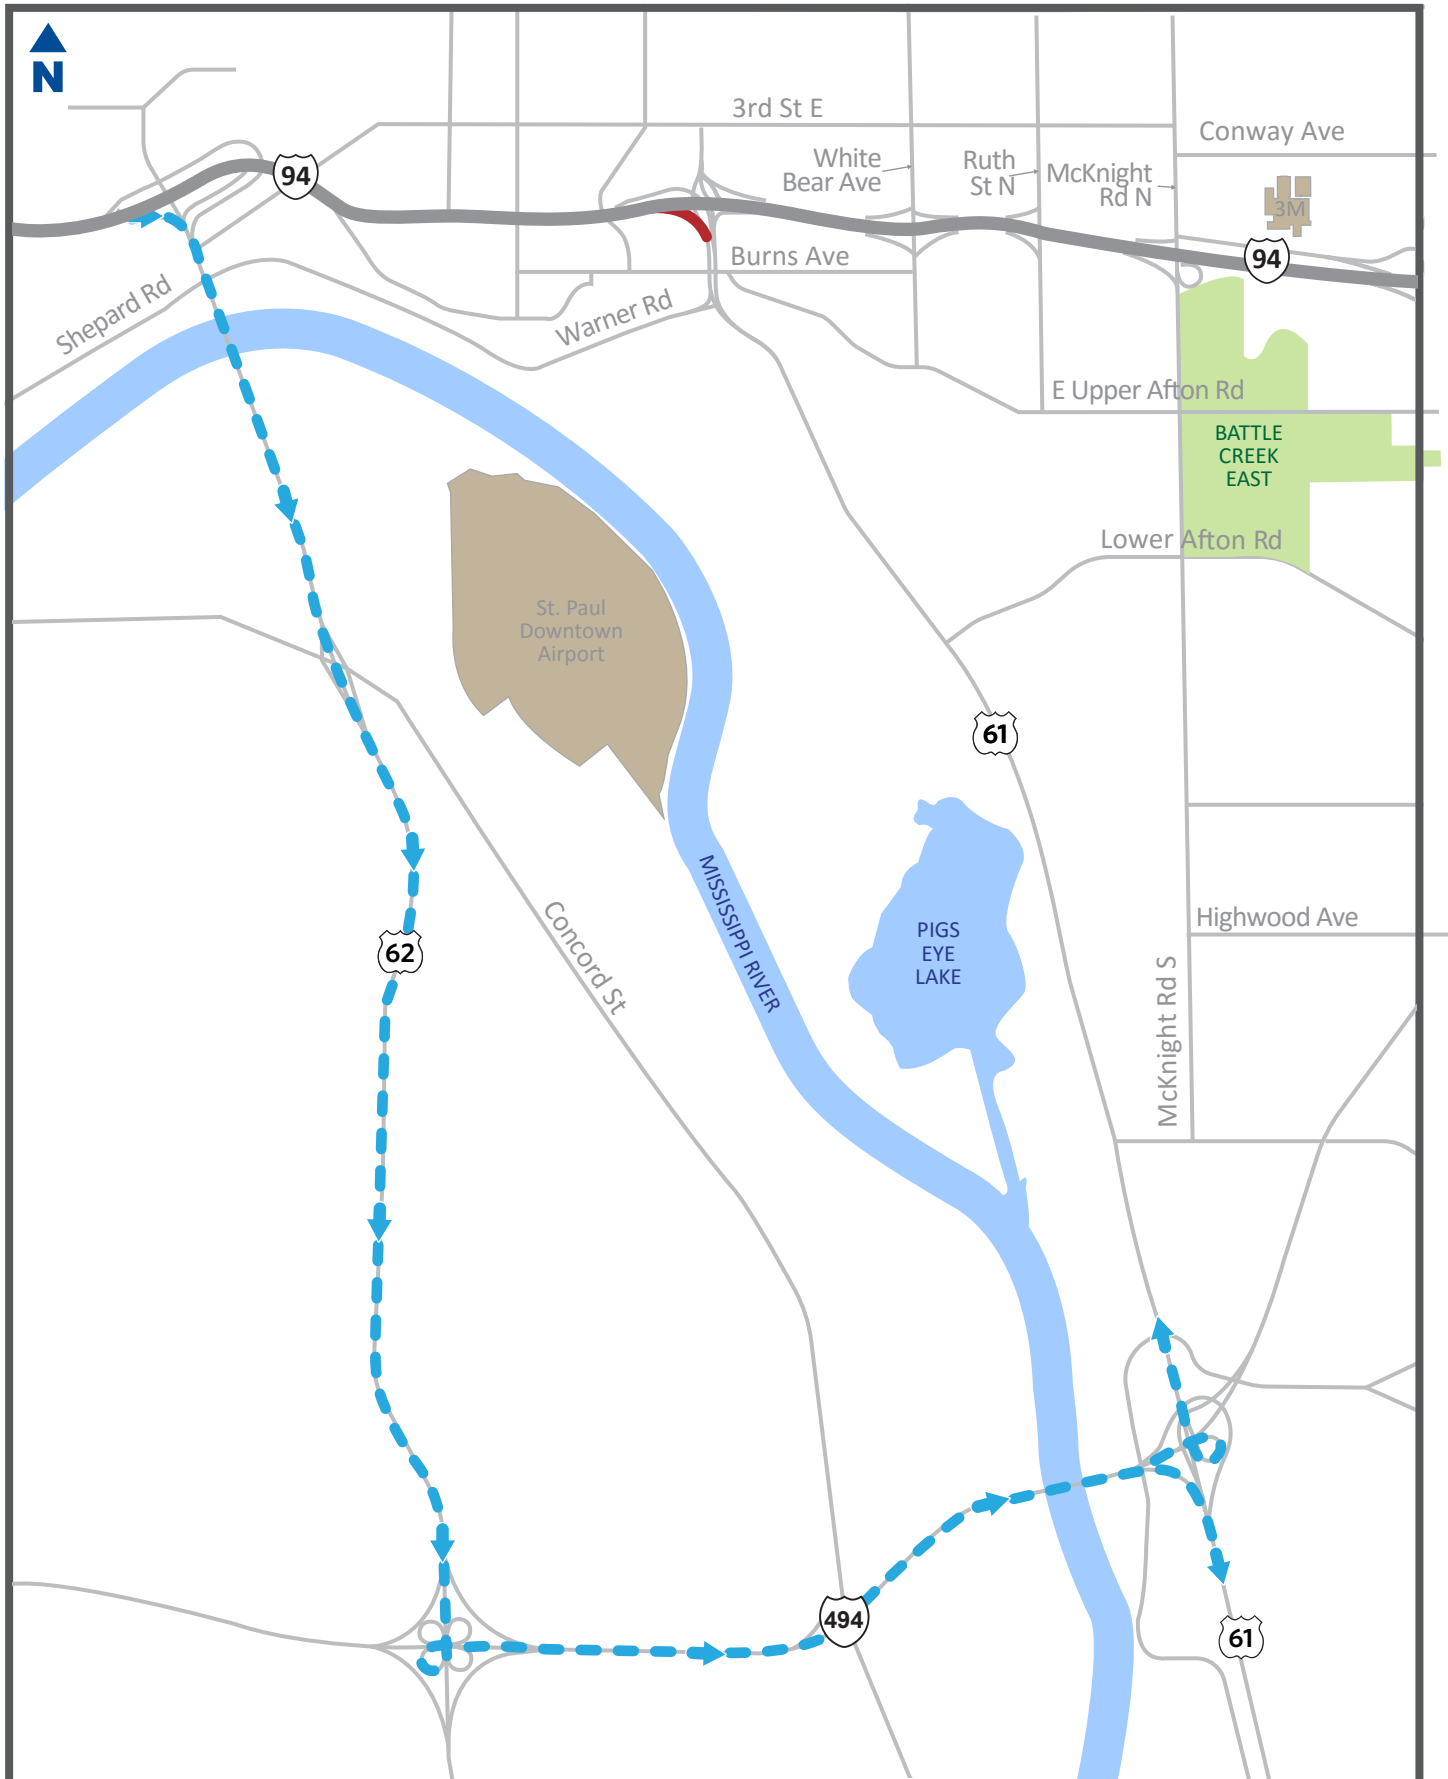

# EB I-94 to SB Hwy 61 Detour

Closed Detour

## EASTBOUND I-94 TO SOUTHBOUND HIGHWAY 61

The detour is eastbound I-94 to Highway 52 to eastbound I-494 to Highway 61.