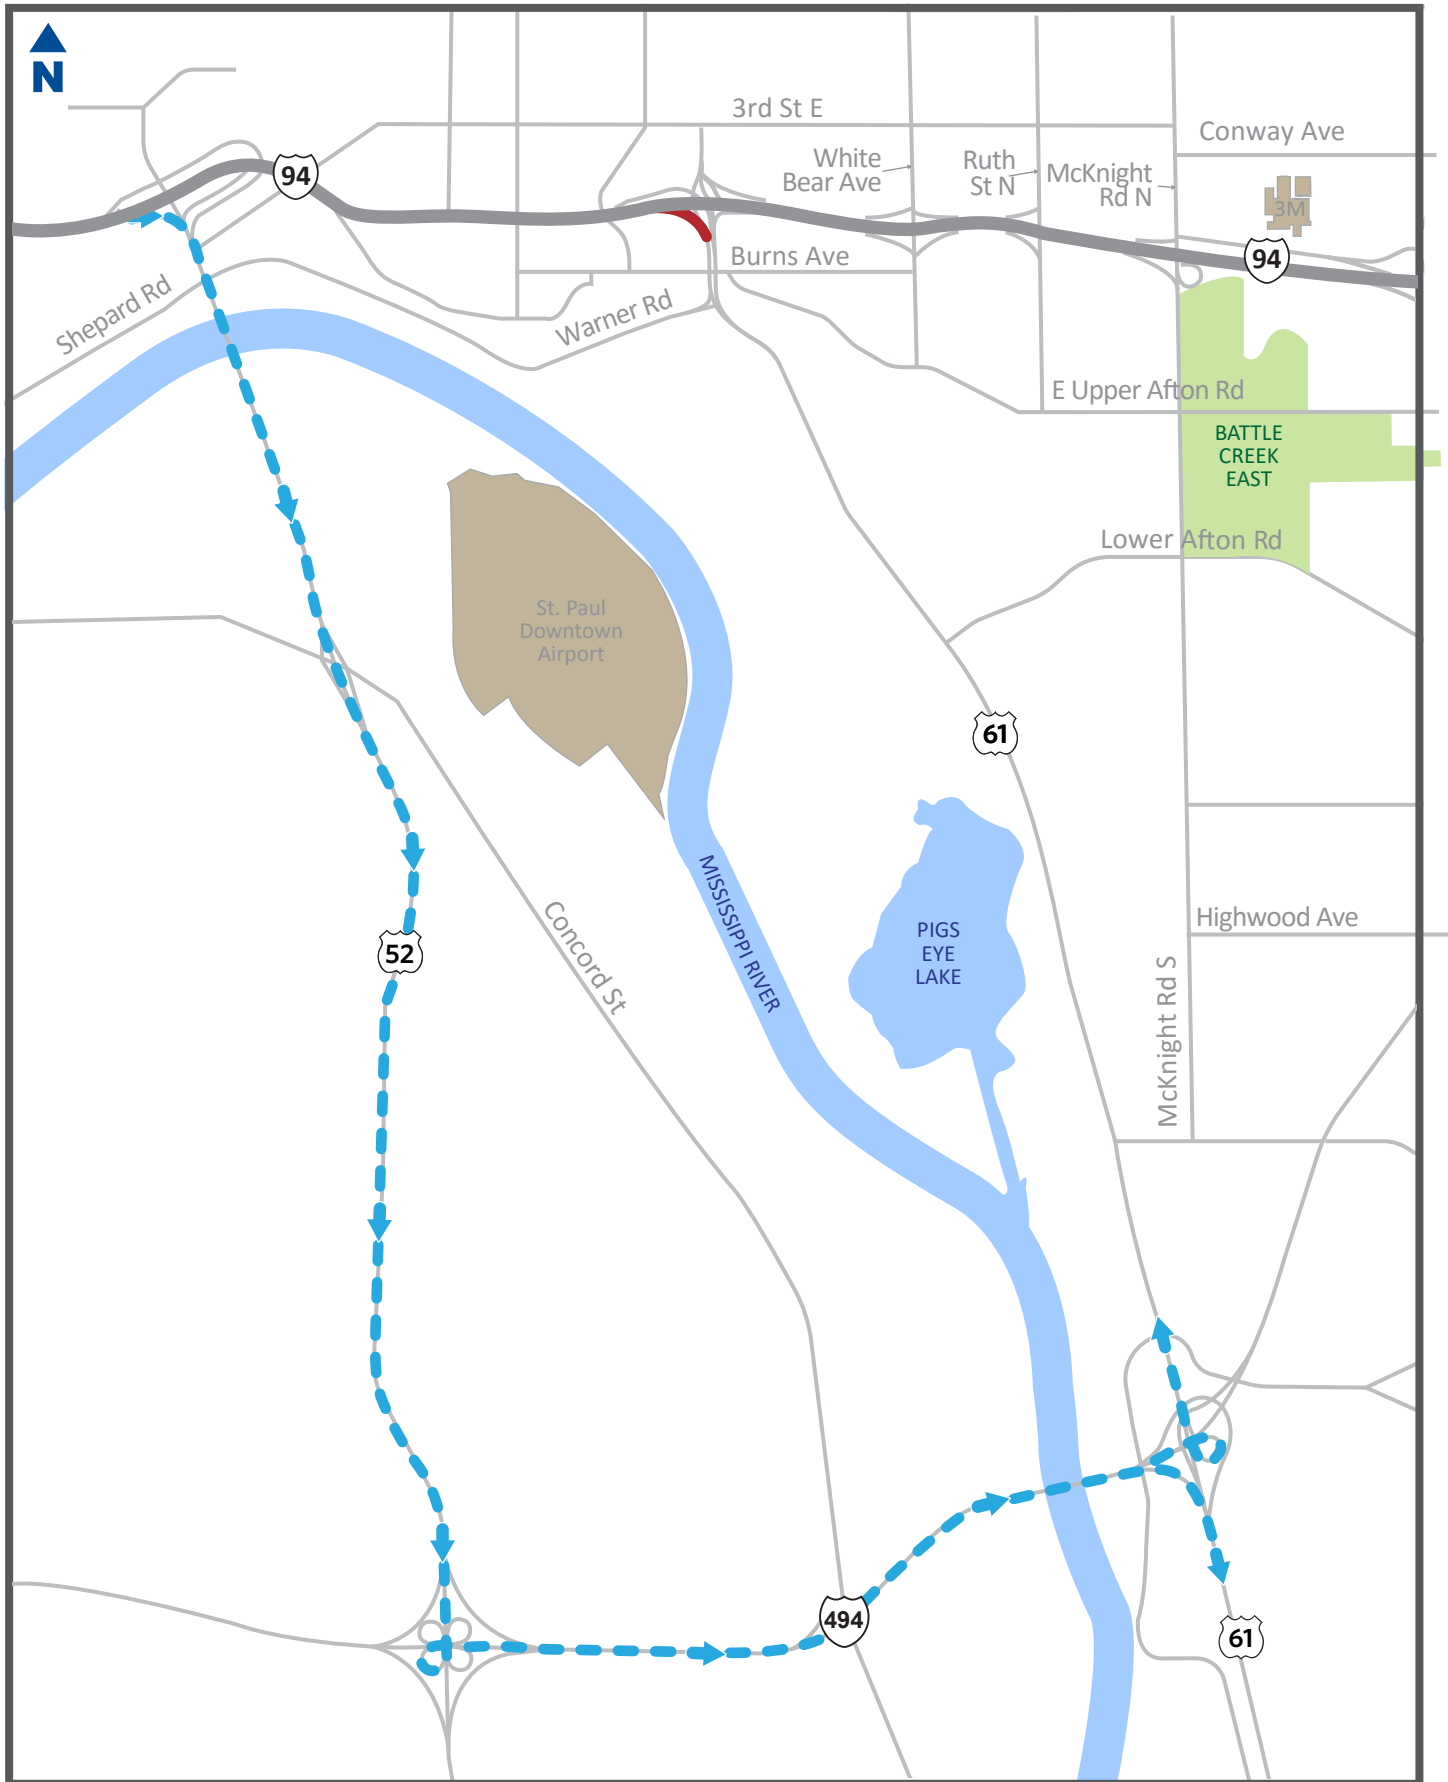

# EB I-94 to SB Hwy 61 Detour

Closed Detour

## EASTBOUND I-94 TO SOUTHBOUND HIGHWAY 61

The detour is eastbound I-94 to Highway 52 to eastbound I-494 to Highway 61.