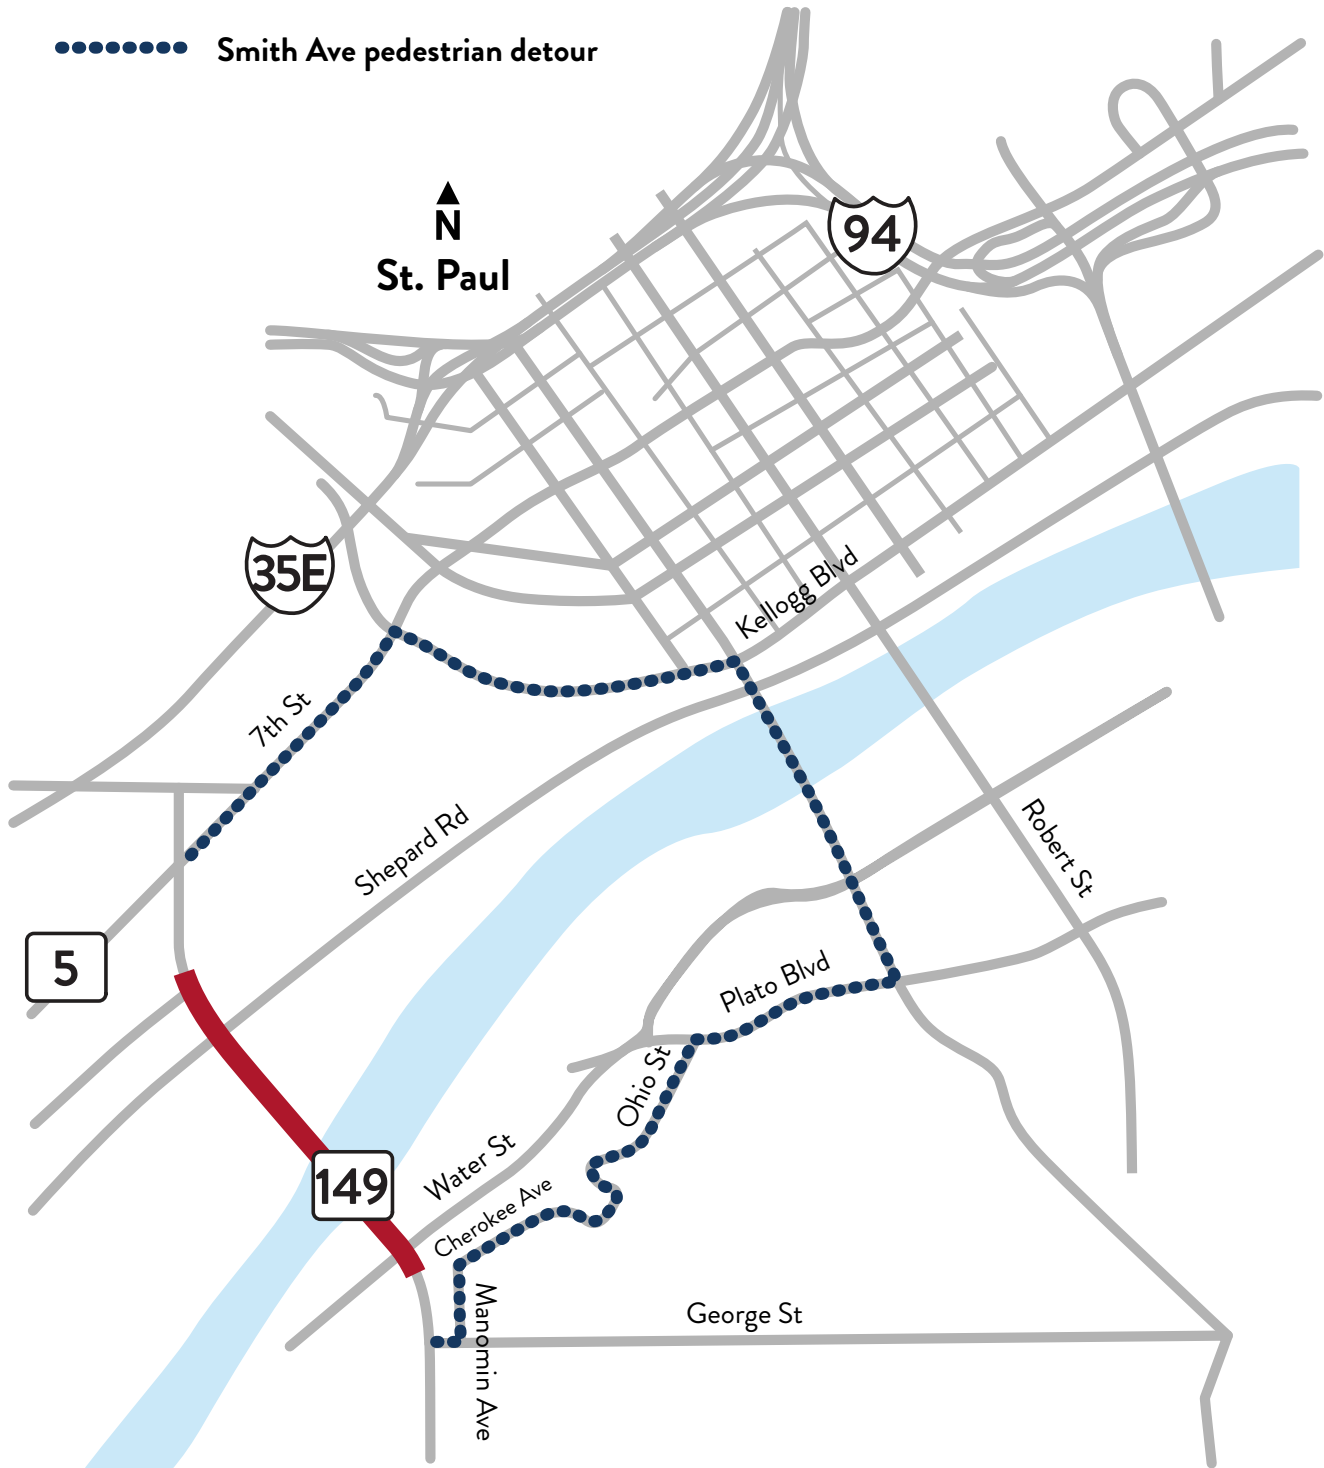

High Bridge, Smith Ave. & Dodd Road

Smith Ave Pedestrian Detour

Duration: Sept. 5 - Dec. 2018

 Smith Ave/Hwy 149 closed

 Smith Ave pedestrian detour

HIGH BRIDGE, SMITH AVE.
& DODD ROAD