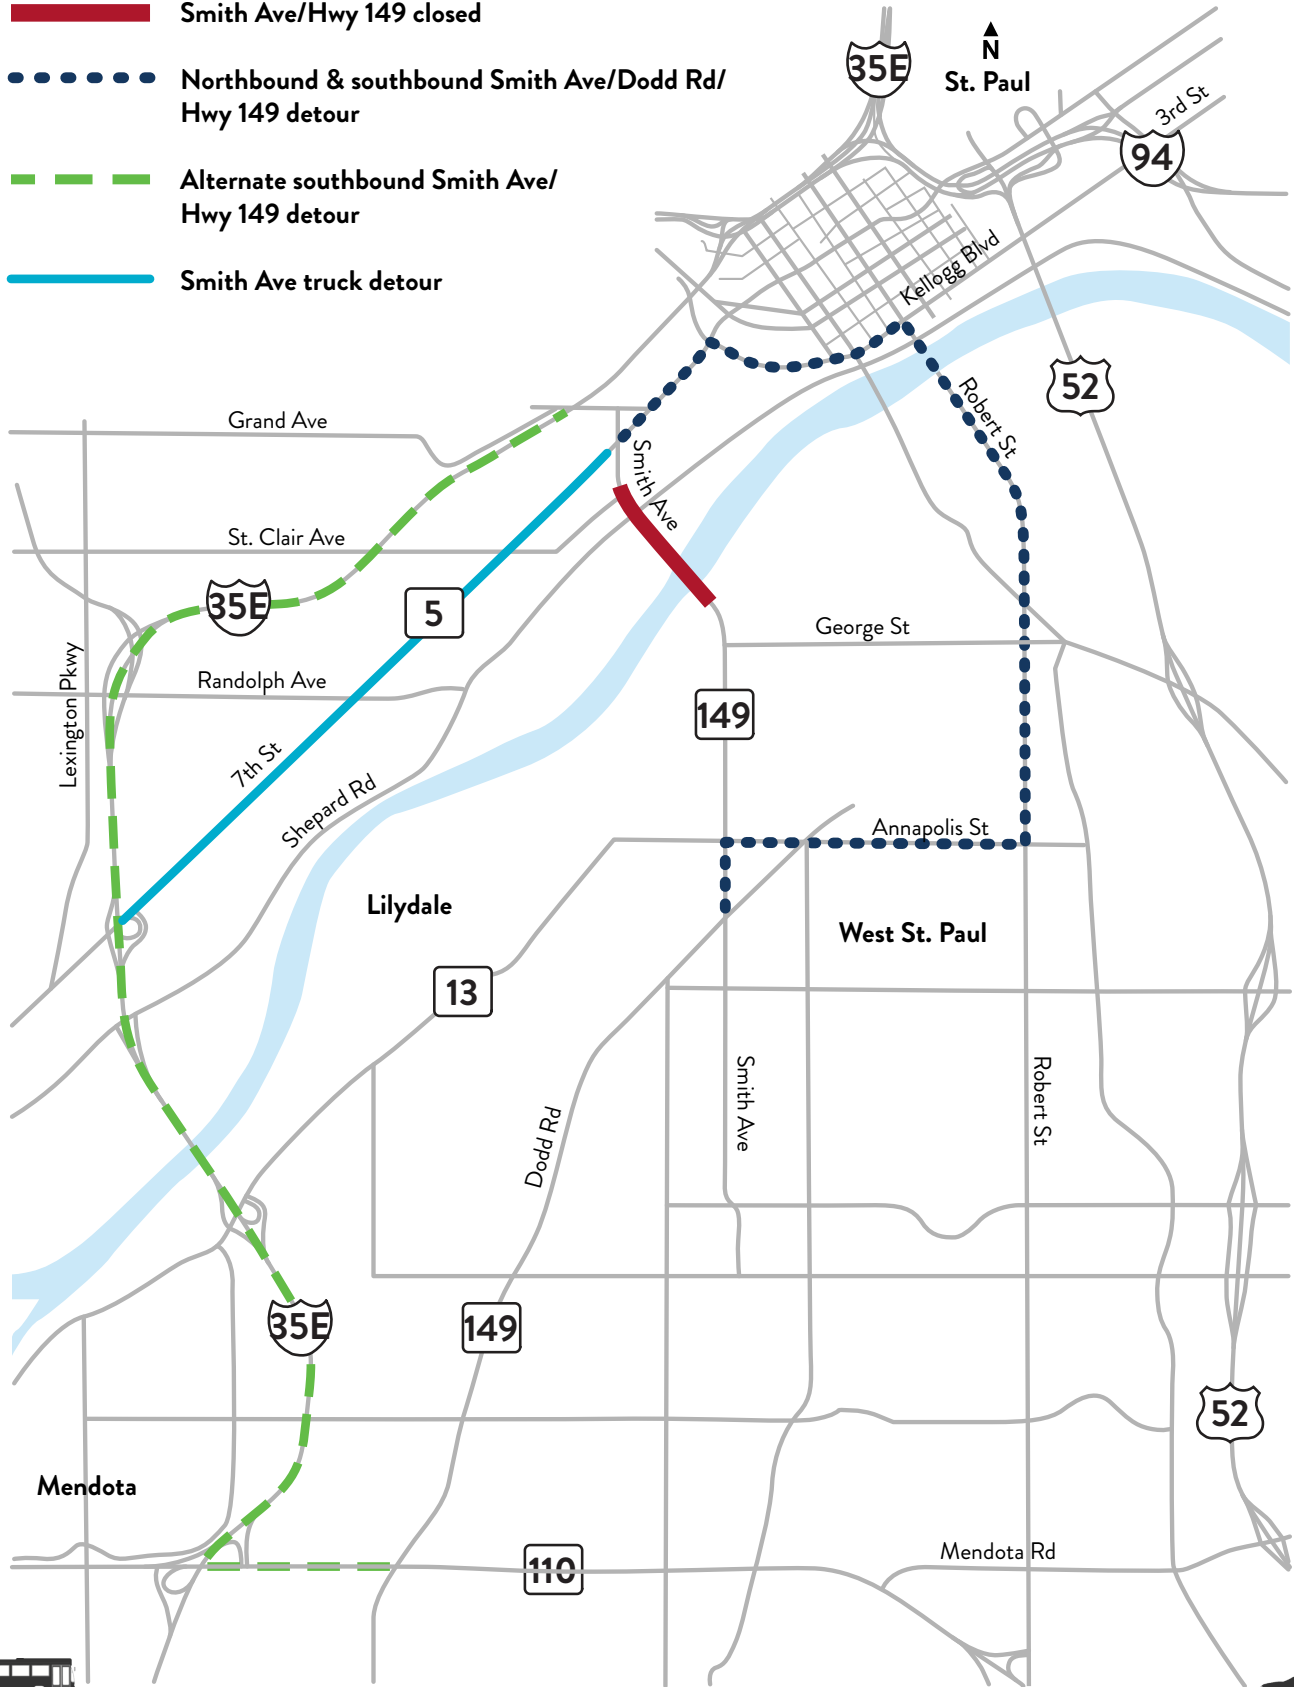

High Bridge, Smith Ave. & Dodd Road

Smith Ave High Bridge Detour

Duration: Sept. 5 - Dec. 2018

 Smith Ave/Hwy 149 closed

 Northbound & southbound Smith Ave/Dodd Rd/
Hwy 149 detour

 Alternate southbound Smith Ave/
Hwy 149 detour

 Smith Ave truck detour

HIGH BRIDGE, SMITH AVE.
& DODD ROAD