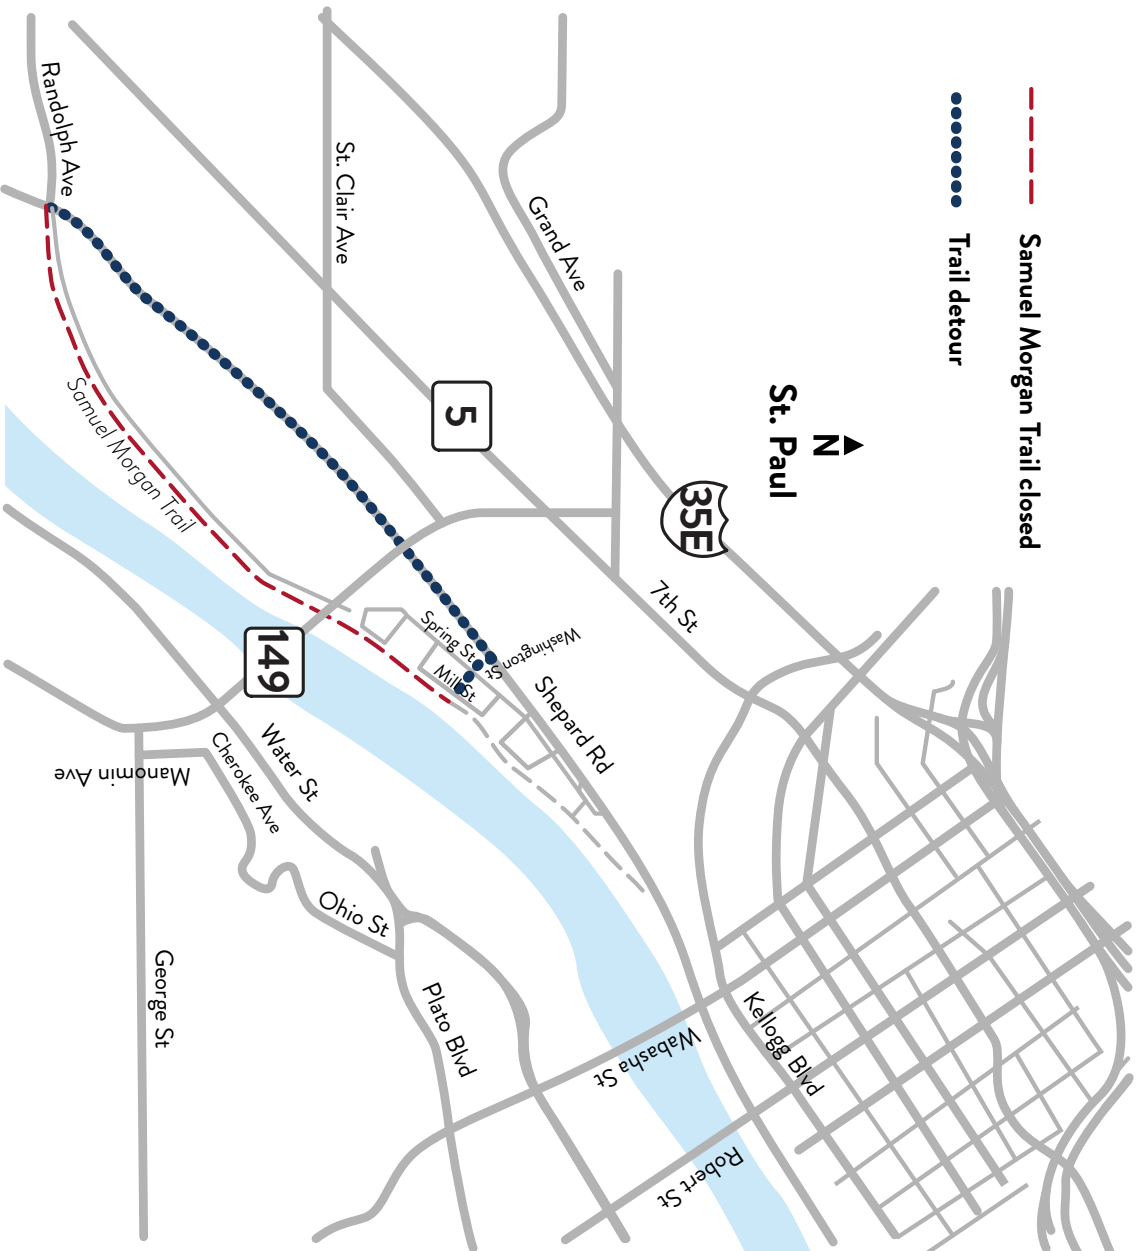

# High Bridge, Smith Ave. & Dodd Road Samuel Morgan Trail Detour

Duration: Sept. 5 - Dec. 2018

— Samuel Morgan Trail closed

••••• Trail detour

HIGH BRIDGE, SMITH AVE.  
& DODD ROAD

DEPARTMENT OF  
TRANSPORTATION