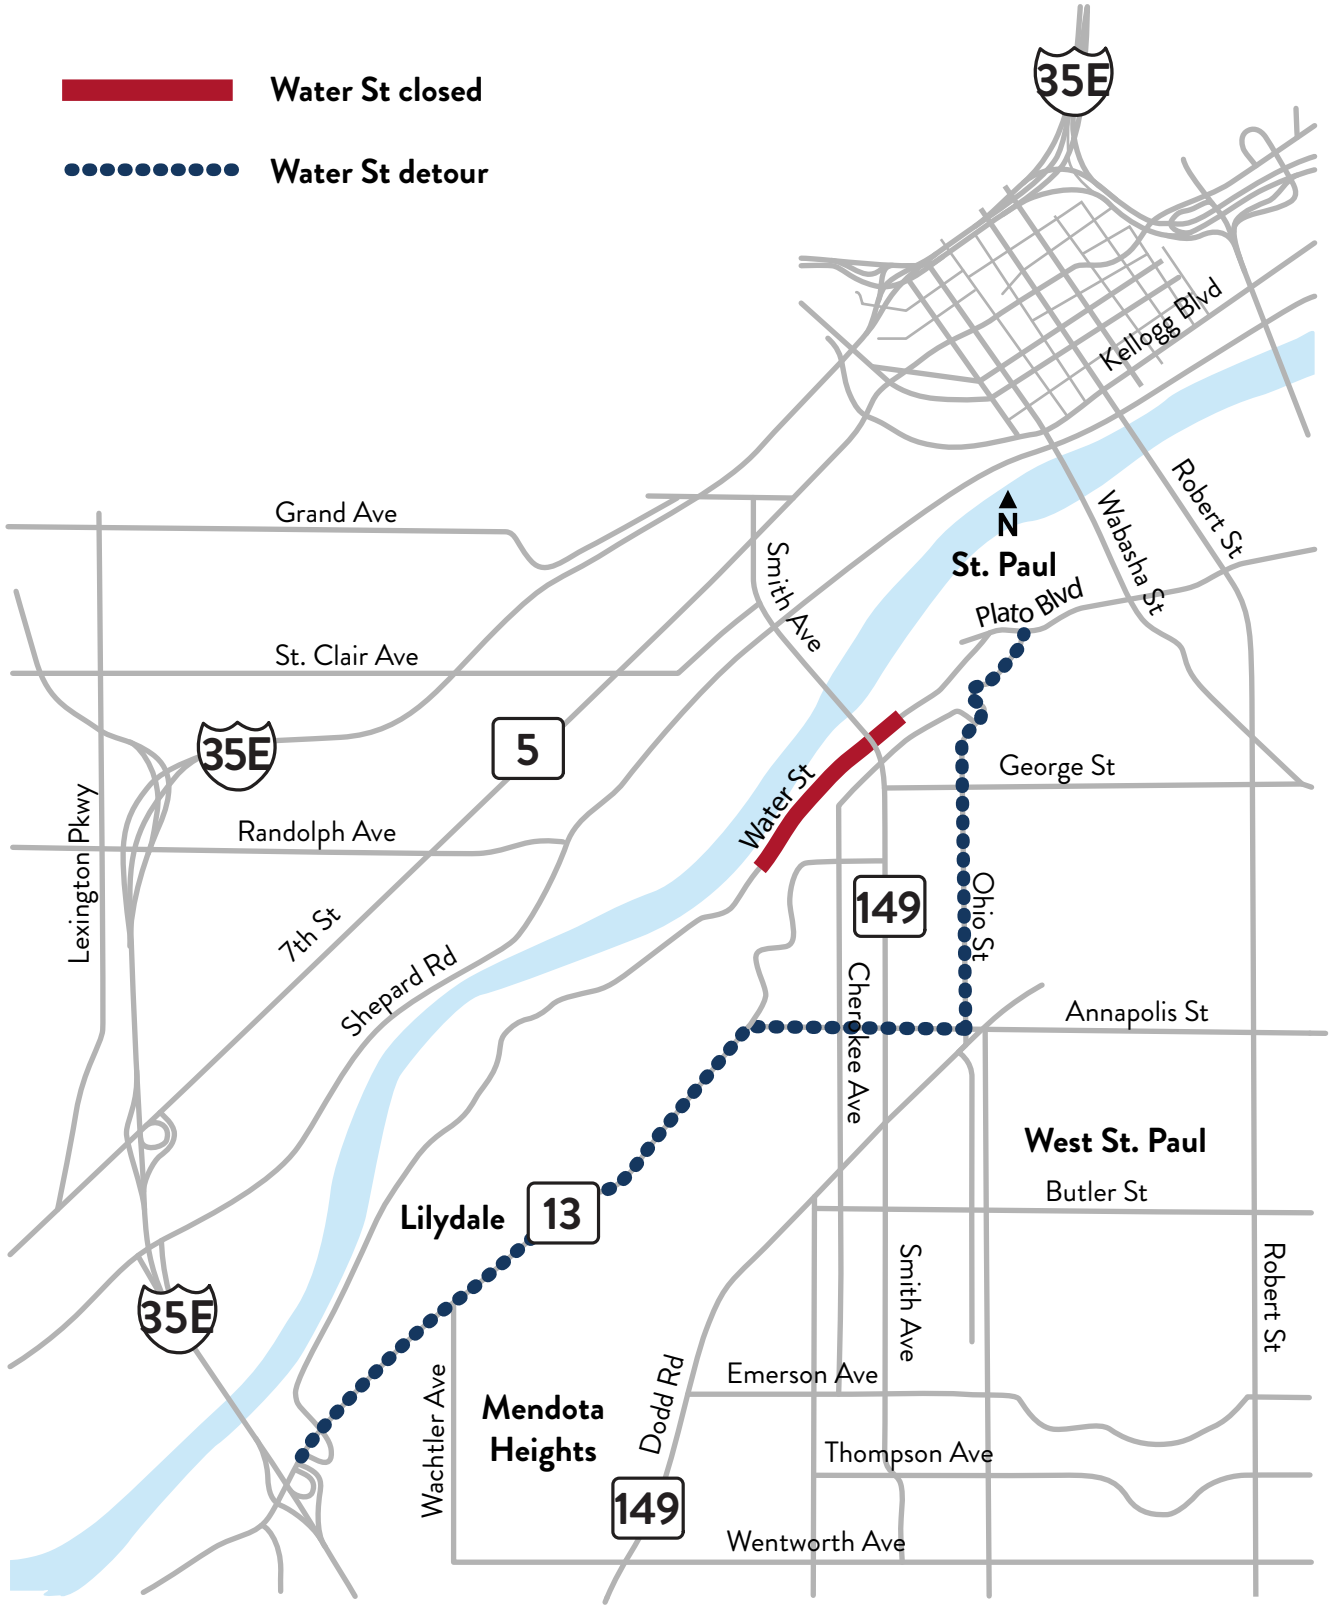

High Bridge, Smith Ave. & Dodd Road

Water St Detour

Duration: Short-term (Date: TBD)

-  Water St closed
-  Water St detour