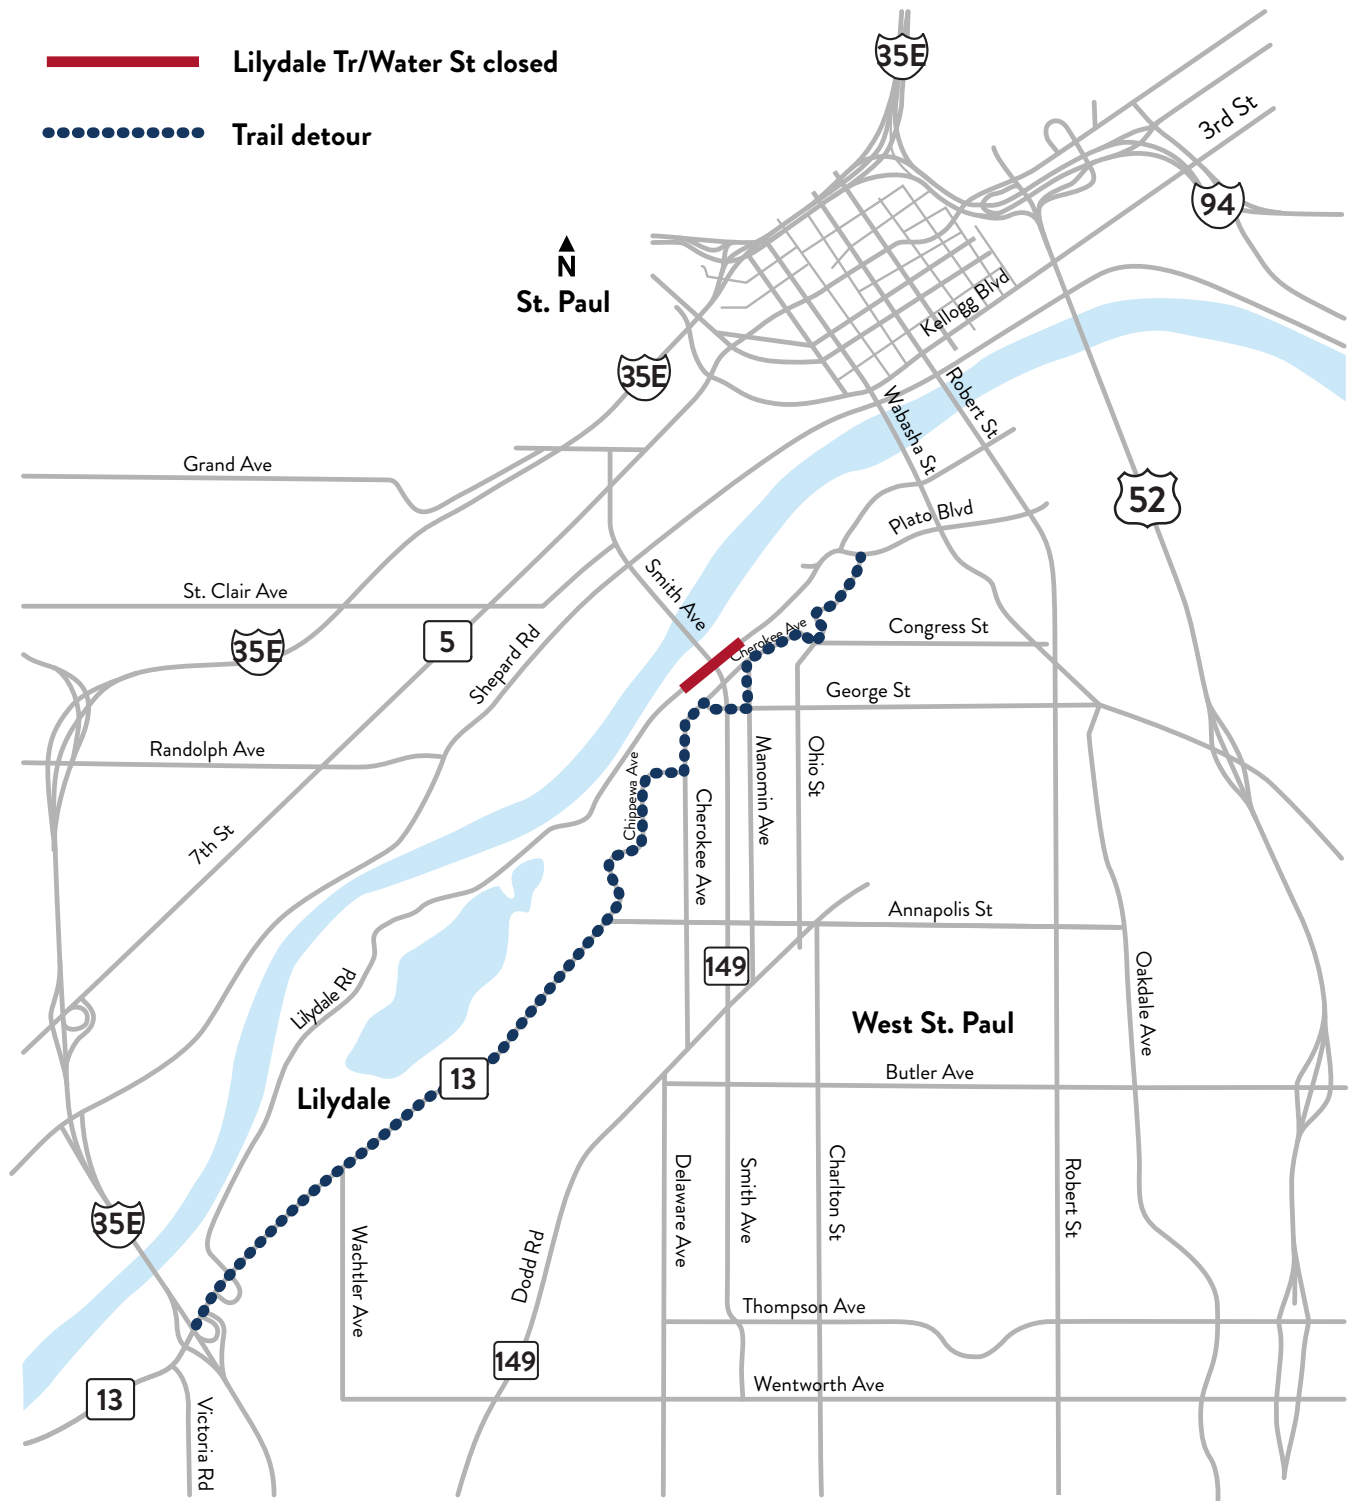

# High Bridge, Smith Ave. & Dodd Road

## Lilydale Trail/Water St Bicycle/Pedestrian Detour

Duration: Short-term (Date: TBD)

— Lilydale Tr/Water St closed

..... Trail detour