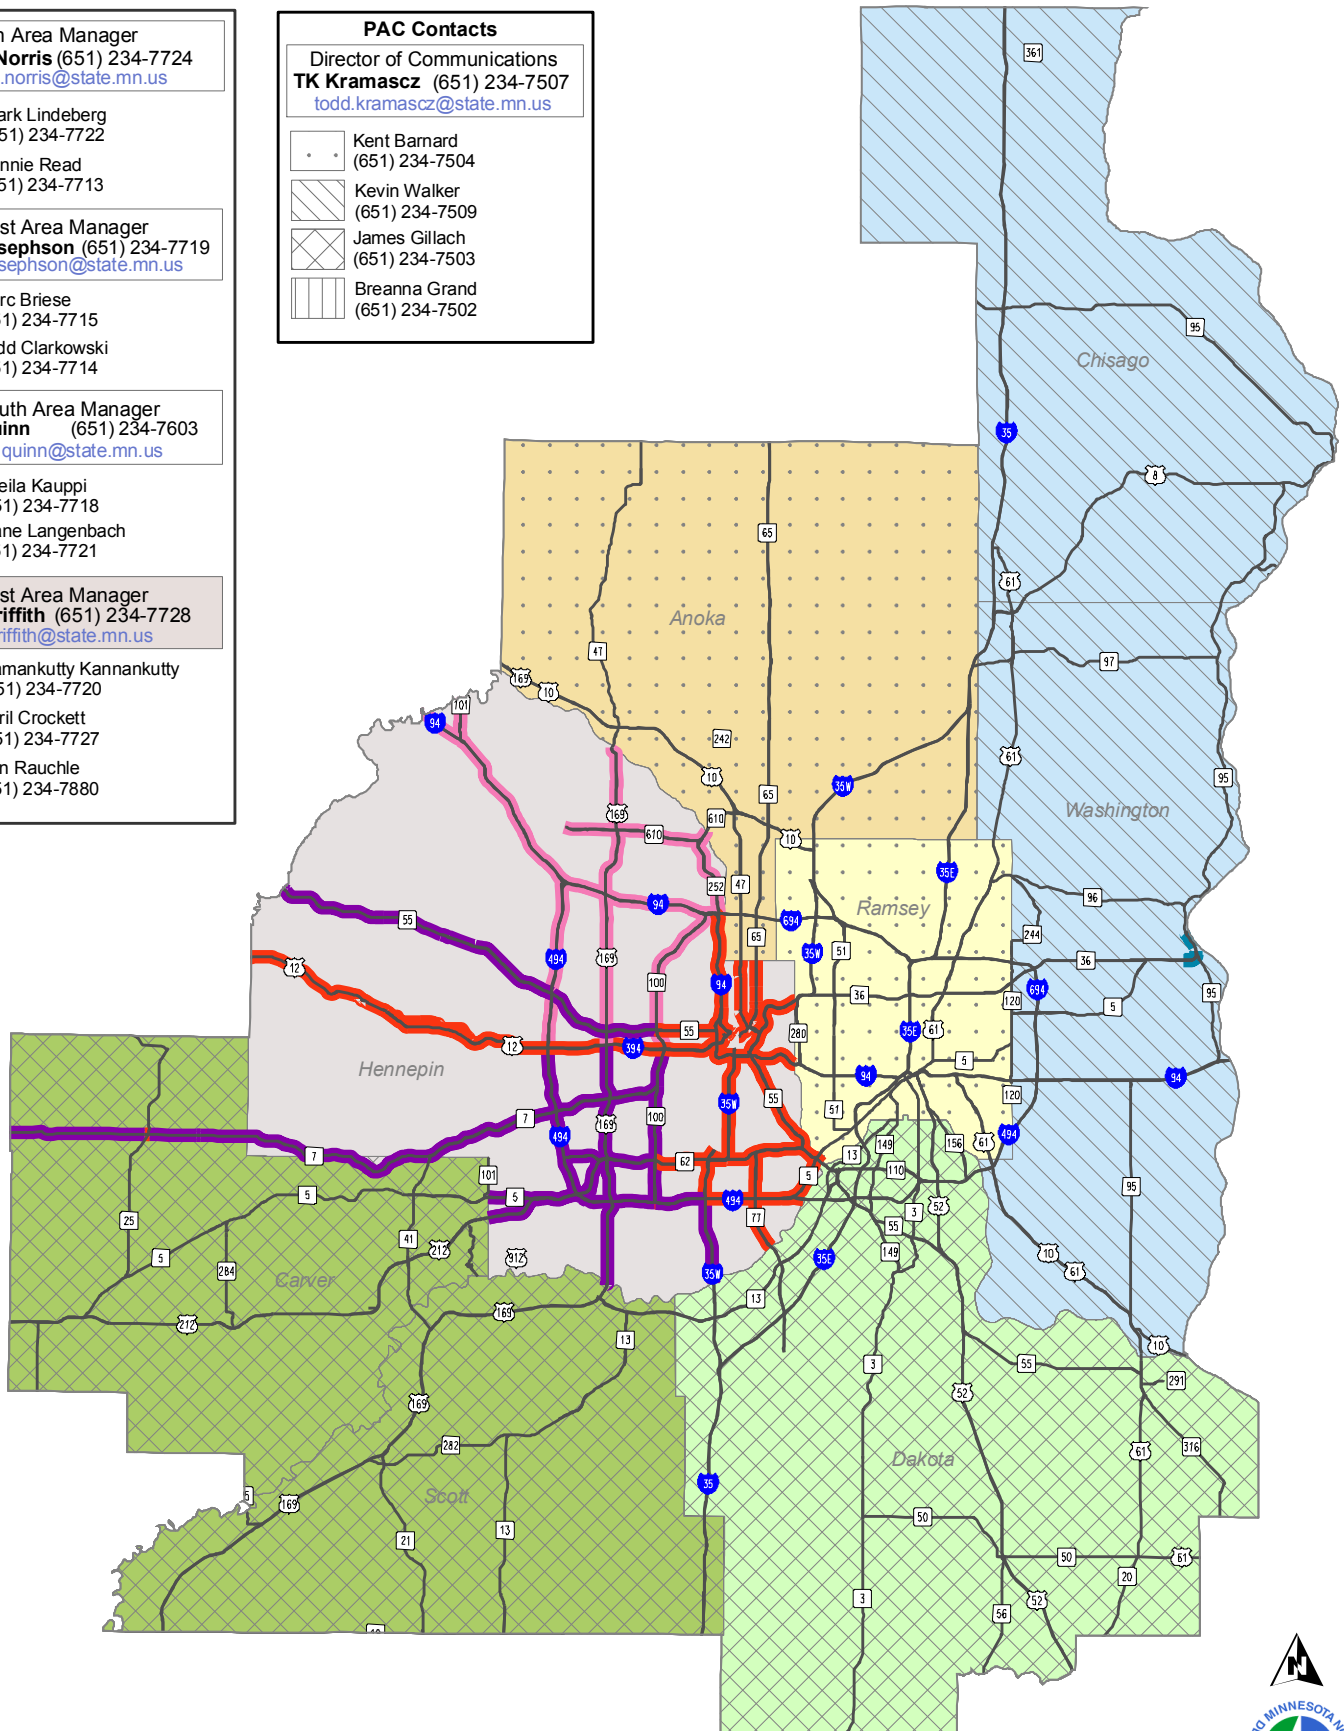

Mn/DOT Metro Program Delivery:

Area Managers, Area Engineers, Public Affairs Coordinators

North Area Manager
Wayne Norris (651) 234-7724
wayne.norris@state.mn.us

Mark Lindeberg
(651) 234-7722

Jennie Read
(651) 234-7713

East Area Manager
Adam Josephson (651) 234-7719
adam.josephson@state.mn.us

Marc Briesse
(651) 234-7715

Todd Clarkowski
(651) 234-7714

South Area Manager
Tim Quinn (651) 234-7603
tim.quinn@state.mn.us

Sheila Kauppi
(651) 234-7718

Diane Langenbach
(651) 234-7721

West Area Manager
John Griffith (651) 234-7728
john.griffith@state.mn.us

Ramankutty Kannankutty
(651) 234-7720

April Crockett
(651) 234-7727

Ron Rauchle
(651) 234-7880

PAC Contacts

Director of Communications
TK Kramasz (651) 234-7507
todd.kramasz@state.mn.us

Kent Barnard
(651) 234-7504

Kevin Walker
(651) 234-7509

James Gillach
(651) 234-7503

Breanna Grand
(651) 234-7502

1/17/2012