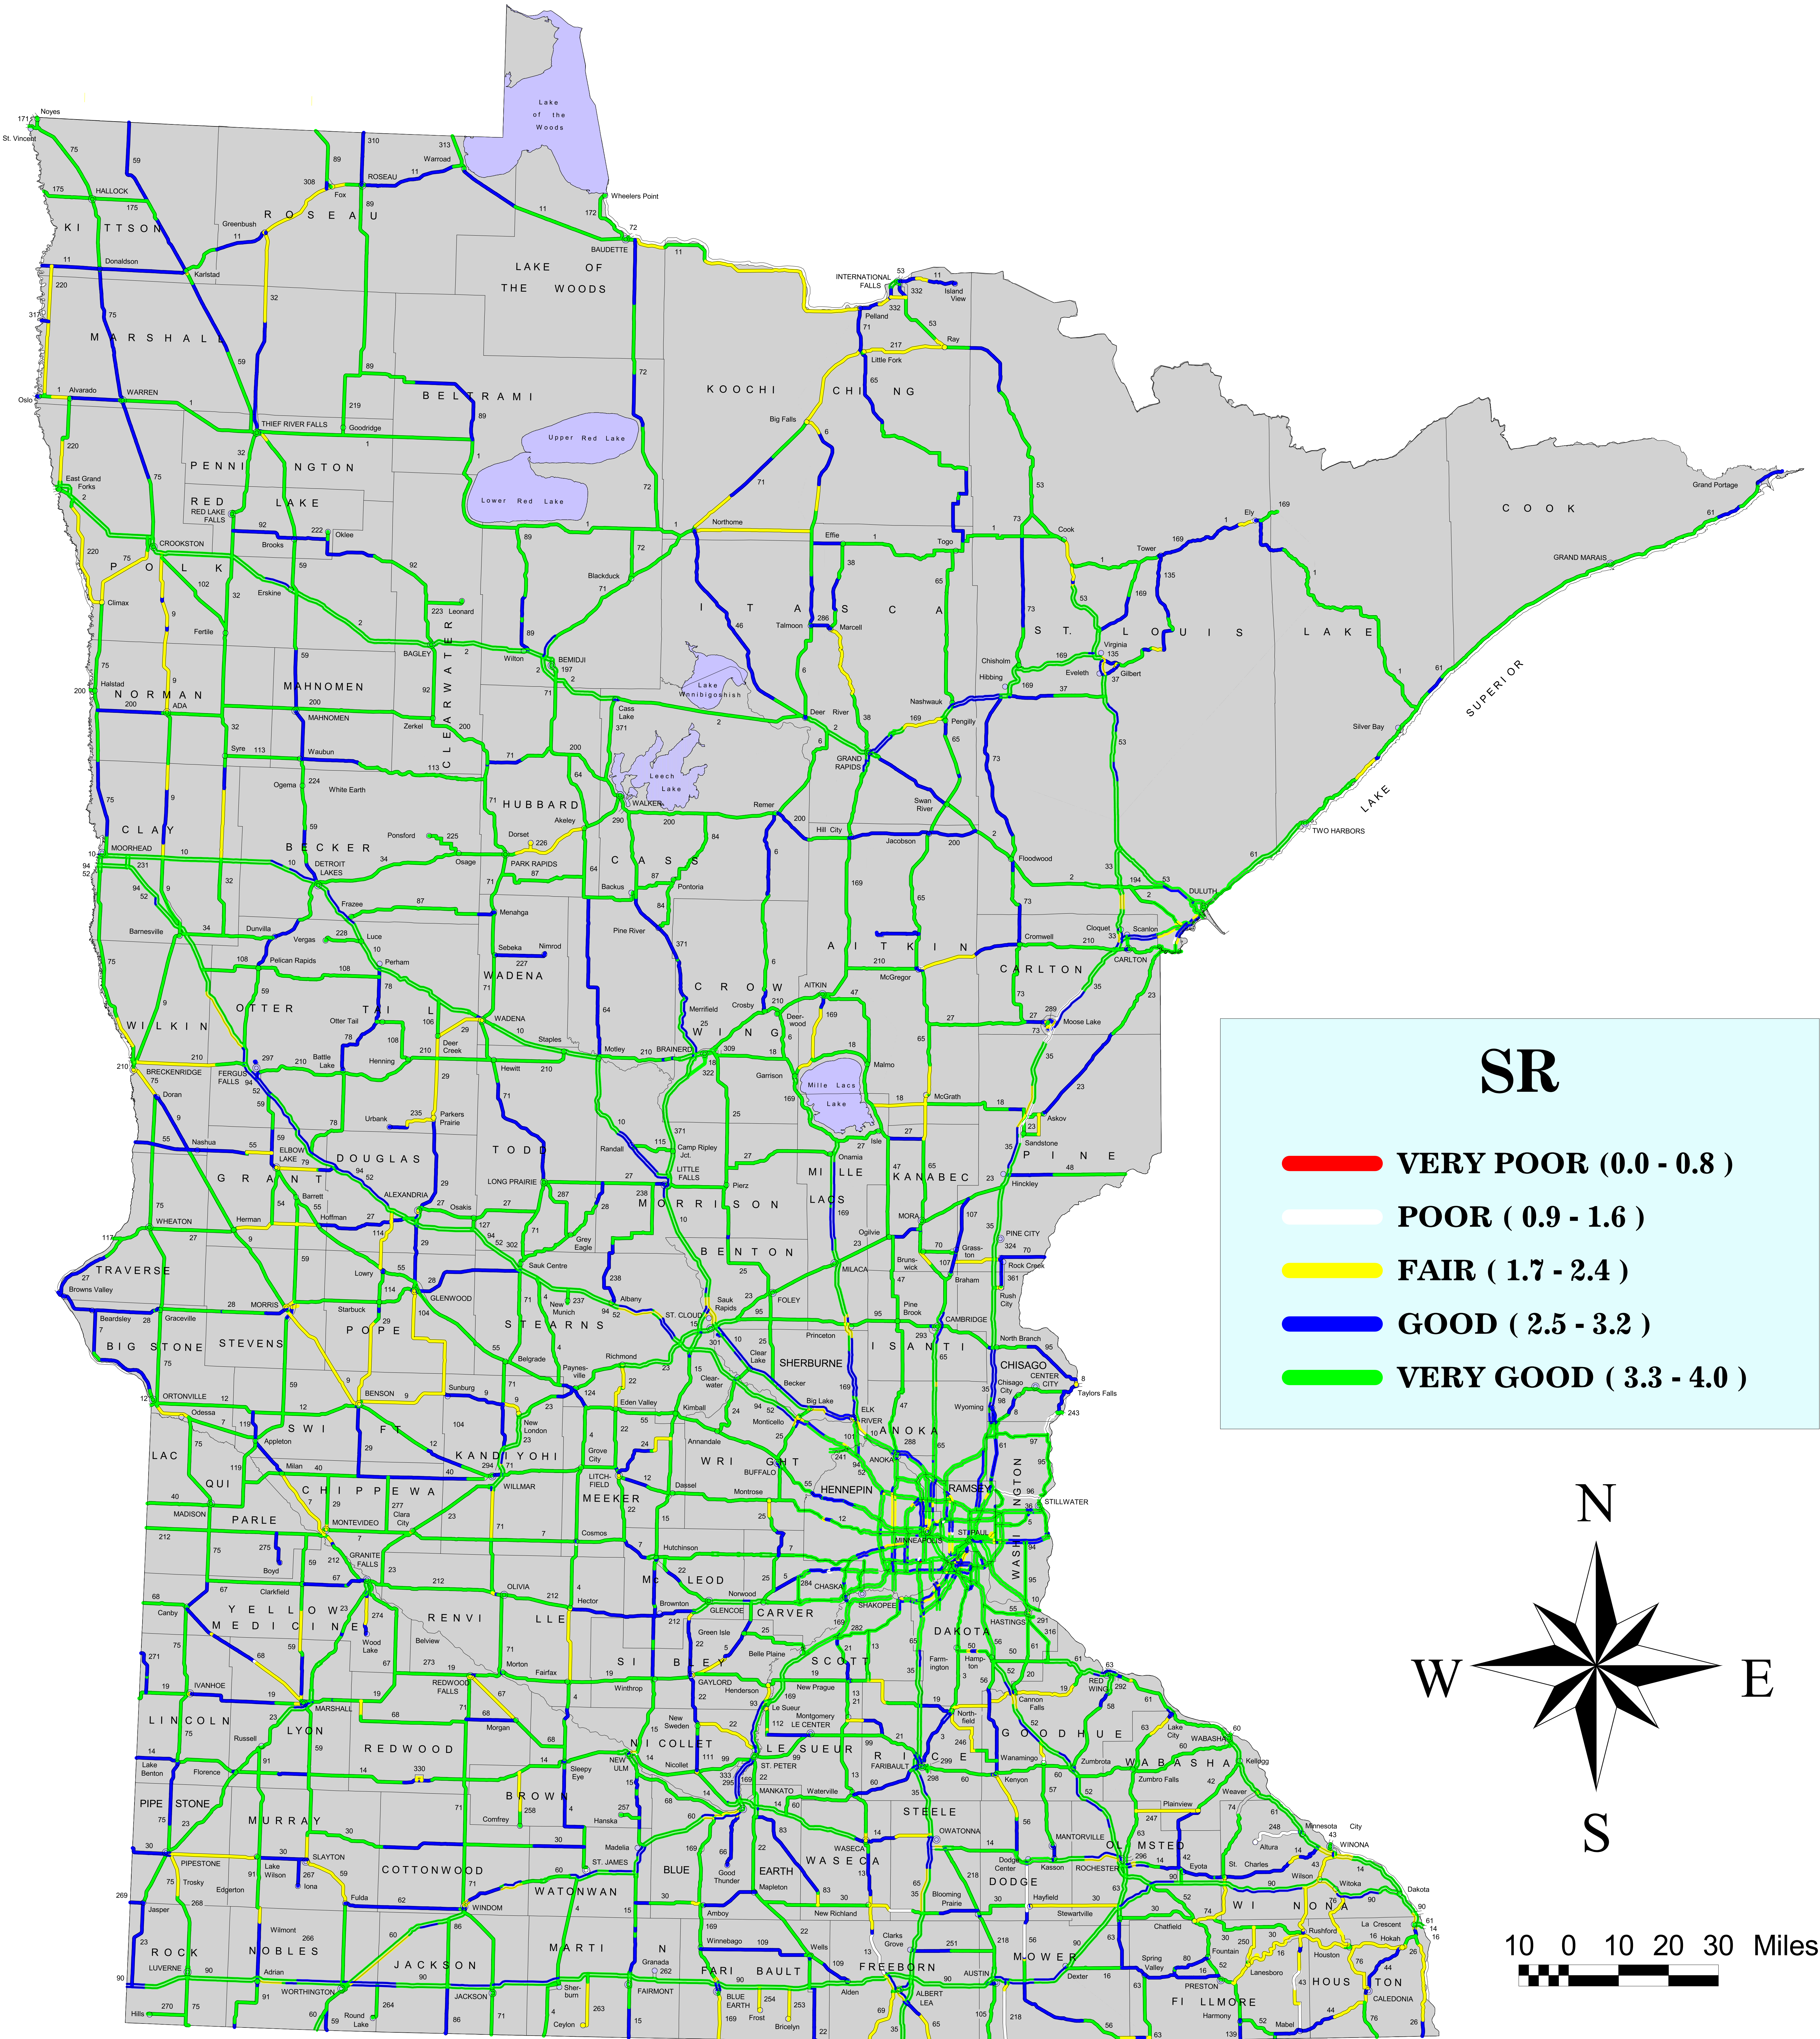

2010 STATEWIDE SR

SR

- VERY POOR (0.0 - 0.8)**
- POOR (0.9 - 1.6)**
- FAIR (1.7 - 2.4)**
- GOOD (2.5 - 3.2)**
- VERY GOOD (3.3 - 4.0)**

N
W E
S

10 0 10 20 30 Miles