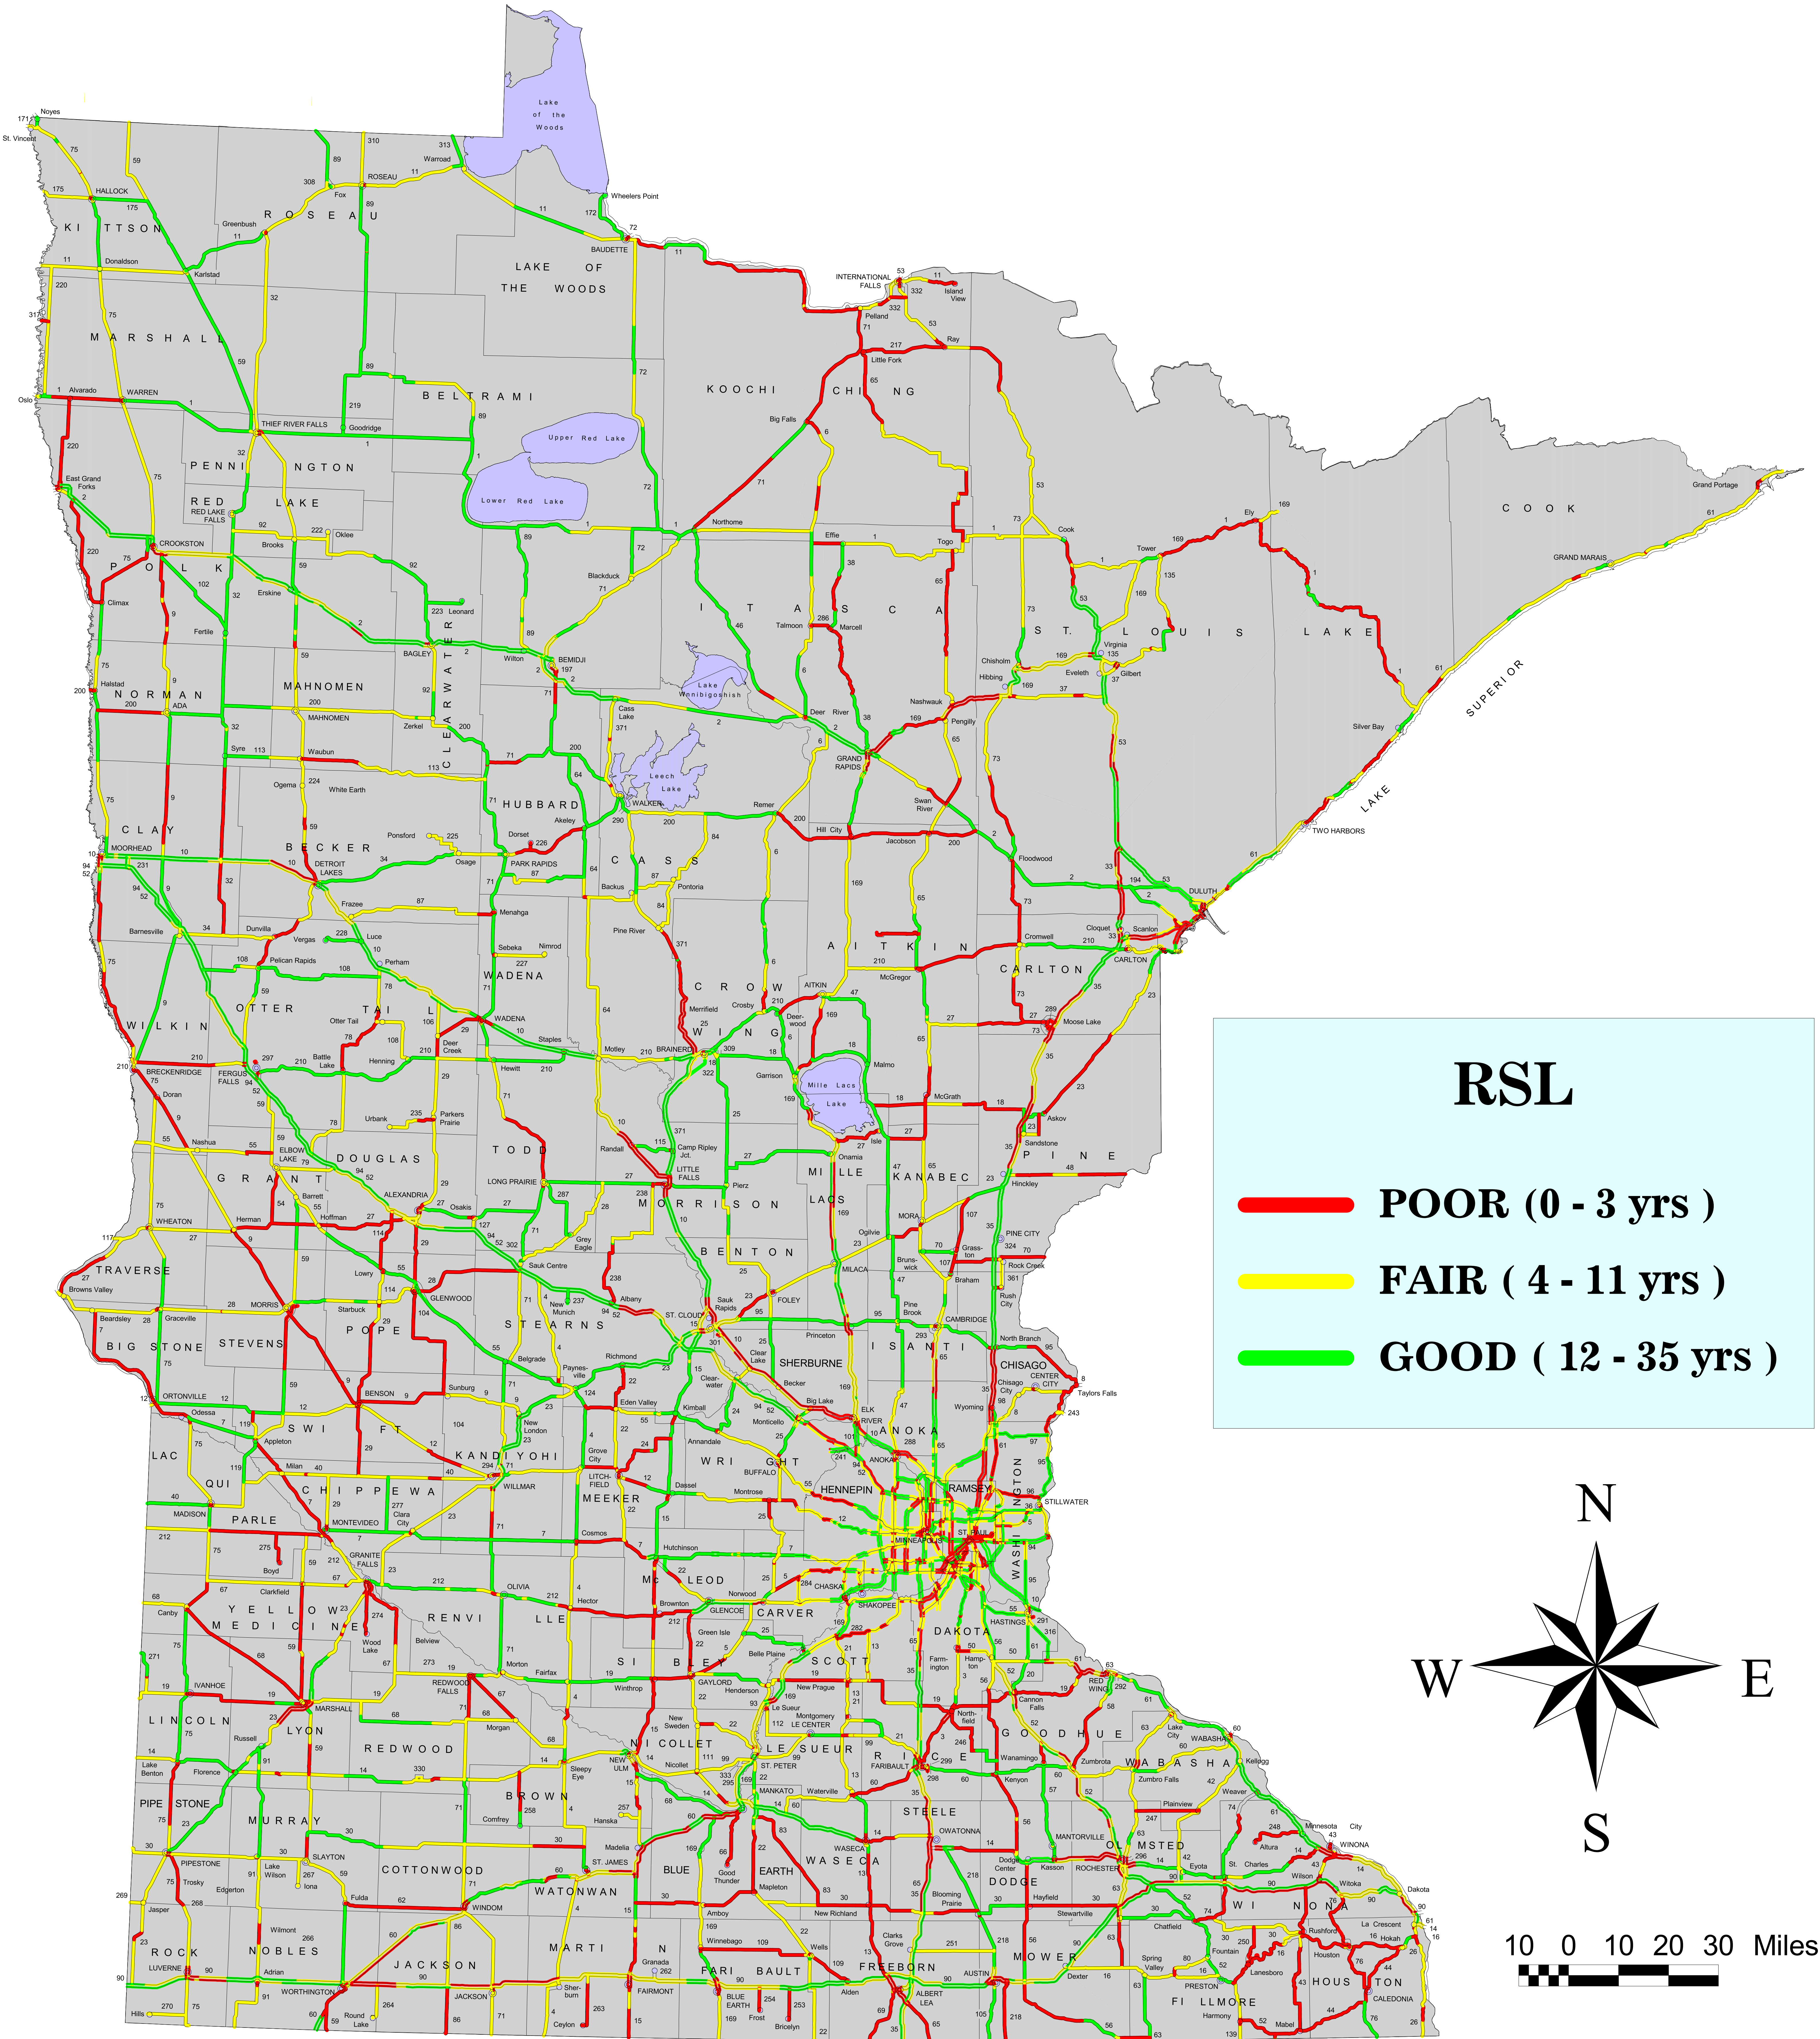

2010 STATEWIDE RSL

RSL

- POOR (0 - 3 yrs)**
- FAIR (4 - 11 yrs)**
- GOOD (12 - 35 yrs)**

N
W E
S

10 0 10 20 30 Miles