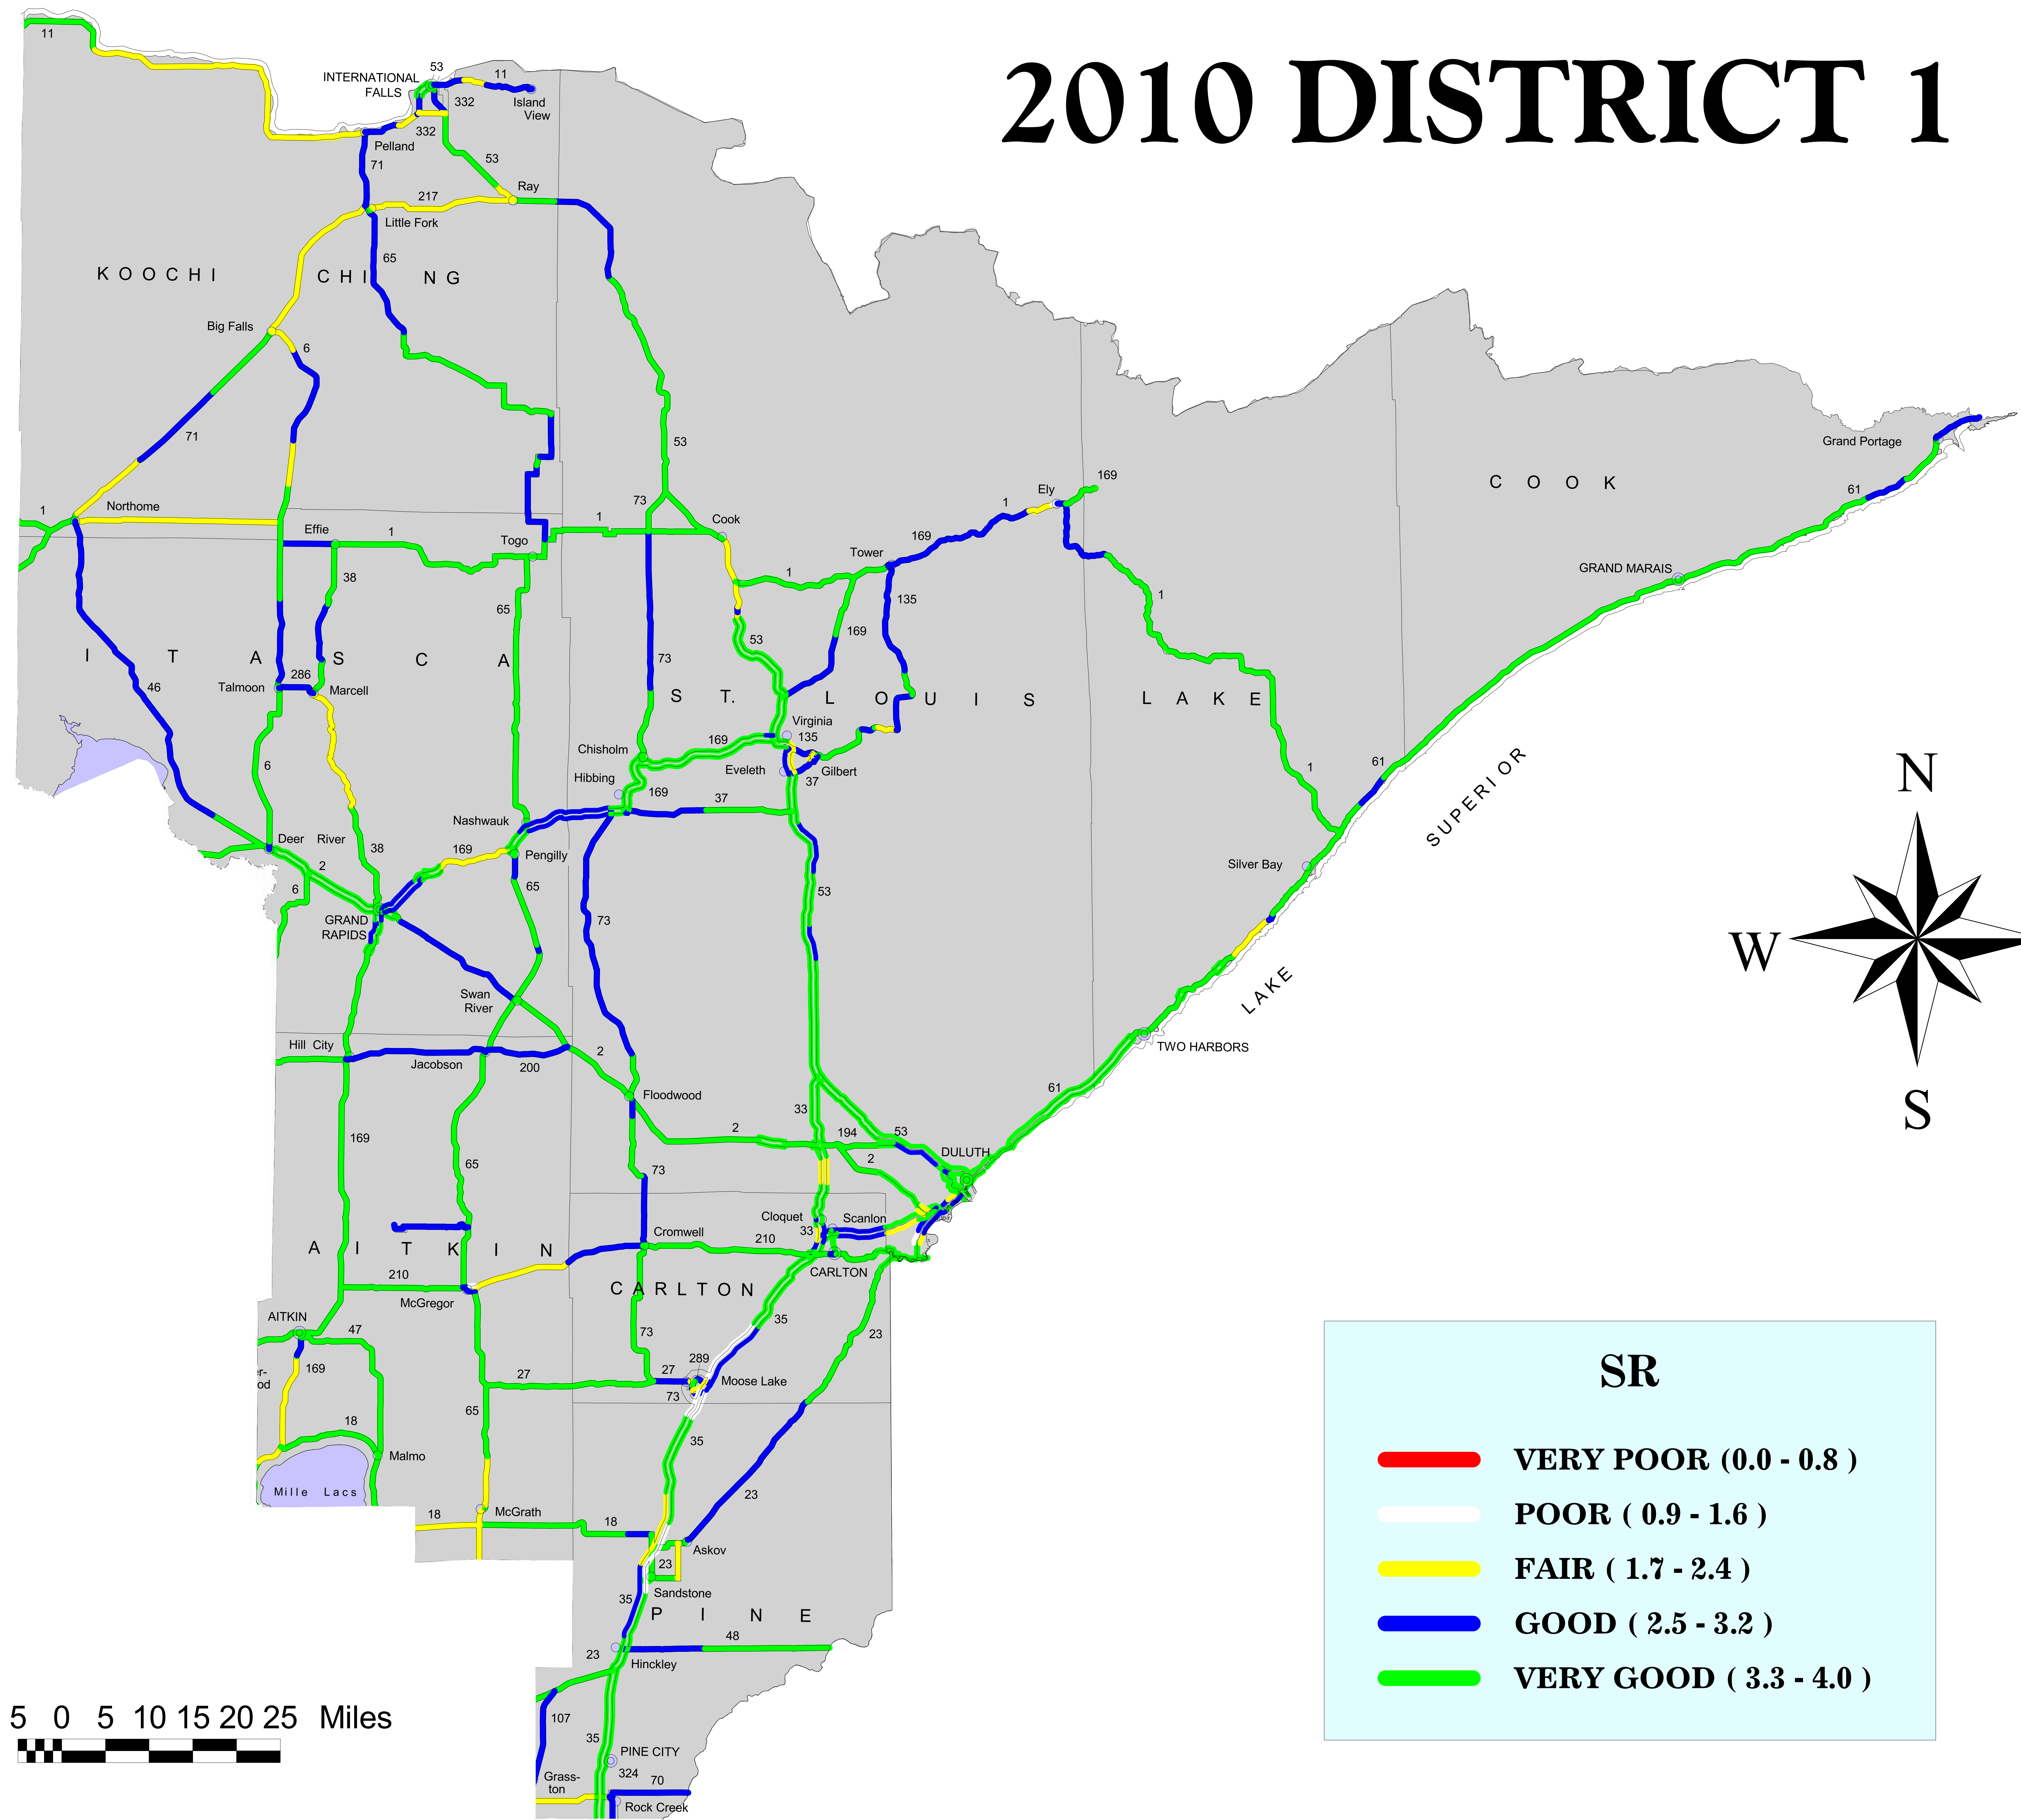

2010 DISTRICT 1 SR

SR	
	VERY POOR (0.0 - 0.8)
	POOR (0.9 - 1.6)
	FAIR (1.7 - 2.4)
	GOOD (2.5 - 3.2)
	VERY GOOD (3.3 - 4.0)