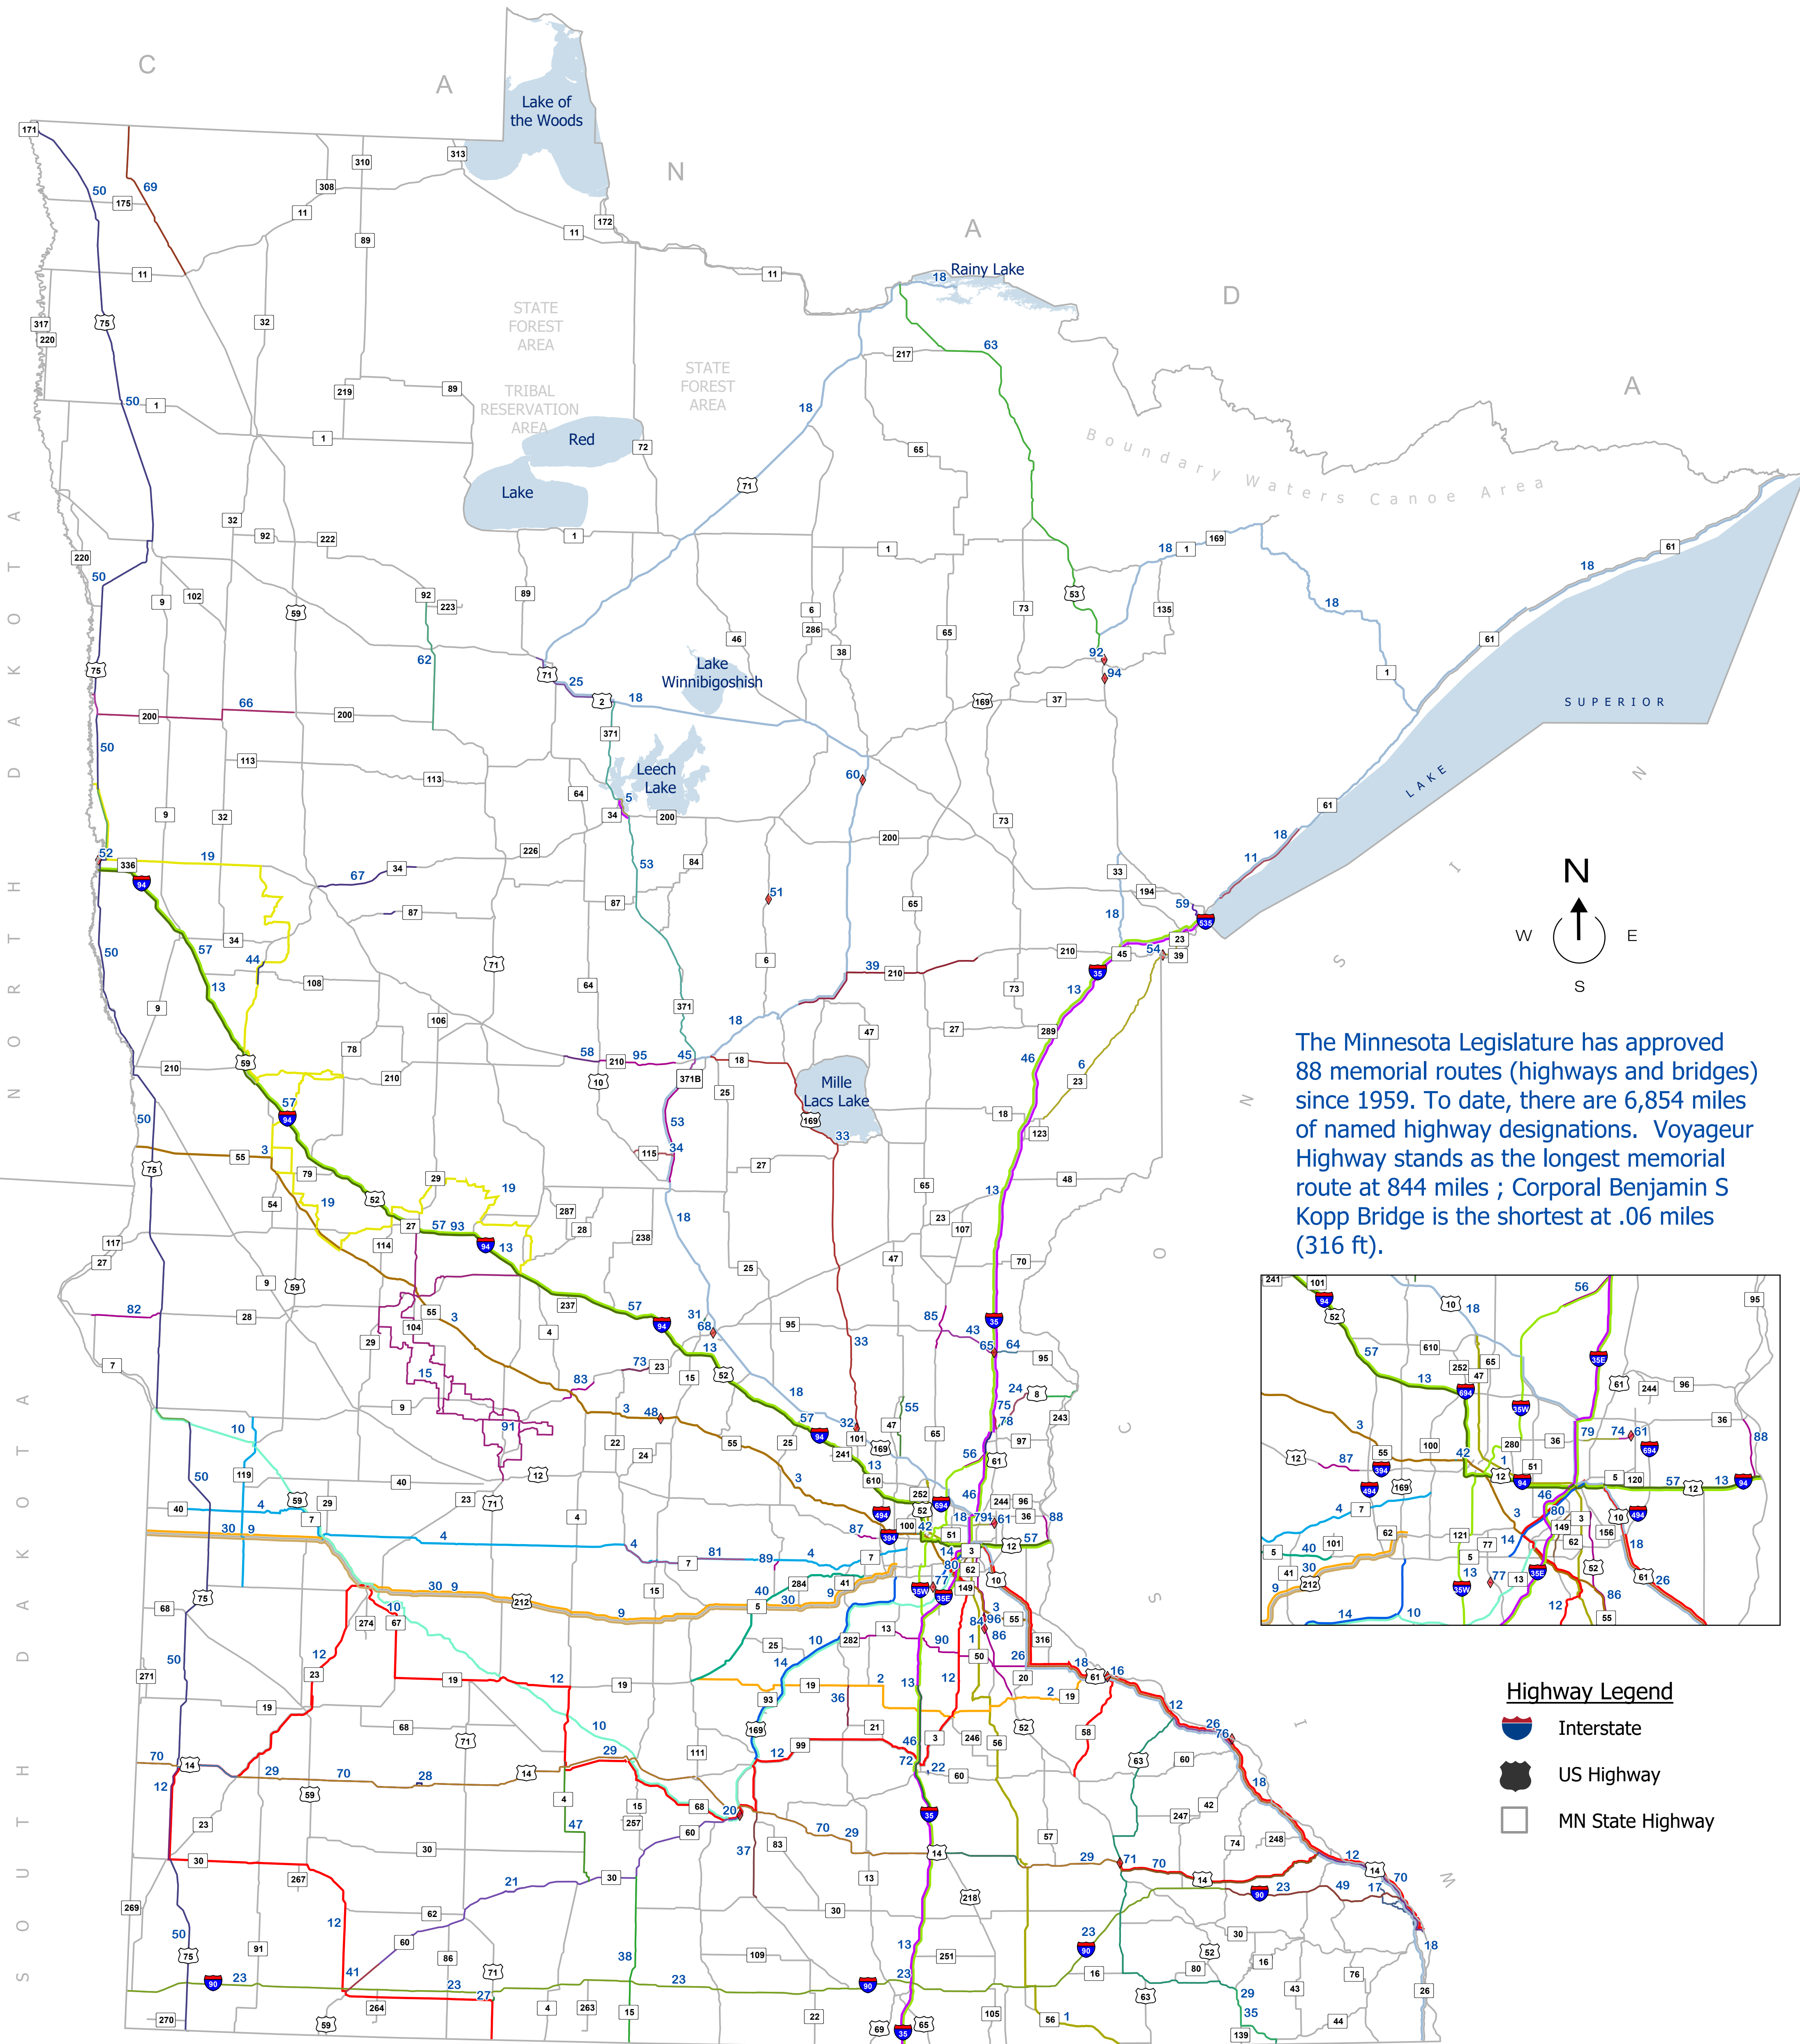

MEMORIAL HIGHWAYS & BRIDGES

Minnesota Statutes 161.14 Names and Designations of Certain Highways

The Minnesota Legislature has approved 88 memorial routes (highways and bridges) since 1959. To date, there are 6,854 miles of named highway designations. Voyageur Highway stands as the longest memorial route at 844 miles ; Corporal Benjamin S Kopp Bridge is the shortest at .06 miles (316 ft).

Highway Legend

-  Interstate
-  US Highway
-  MN State Highway

NO. HIGHWAY DESIGNATION

- 1 Capitol Highway
- 2 Colvill Memorial Highway
- 3 Floyd B. Olson Memorial Highway
- 4 Theodore Christianson Drive
- 5 P.H. McGarry Memorial Drive
- 6 Veterans' Evergreen Memorial Drive
- 9 Yellowstone Trail
- 10 Sioux Trail
- 11 Arthur V. Rohweder Highway
- 12 Hiawatha Pioneer Trail
- 13 Blue Star Memorial Highway
- 14 John A. Johnson Memorial Highway
- 15 Glacial Ridge Trail
- 16 Eisenhower Memorial Bridge
- 17 Hiawatha-Appleblossom Scenic Drive
- 18 Voyageur Highway
- 19 Viking Trail
- 20 Veterans Memorial Bridge
- 21 George Mann Memorial Highway
- 22 Olof Hanson Drive
- 23 American Veterans Memorial Highway
- 24 Moberg Trail
- 25 Paul Bunyan Expressway
- 26 Disabled American Veterans Highway and Rest Area
- 27 B.E. Grottum Memorial Highway
- 28 Wally Nelson Highway
- 29 Laura Ingalls Wilder Historic Highway
- 30 Minnesota Veterans Memorial Highway