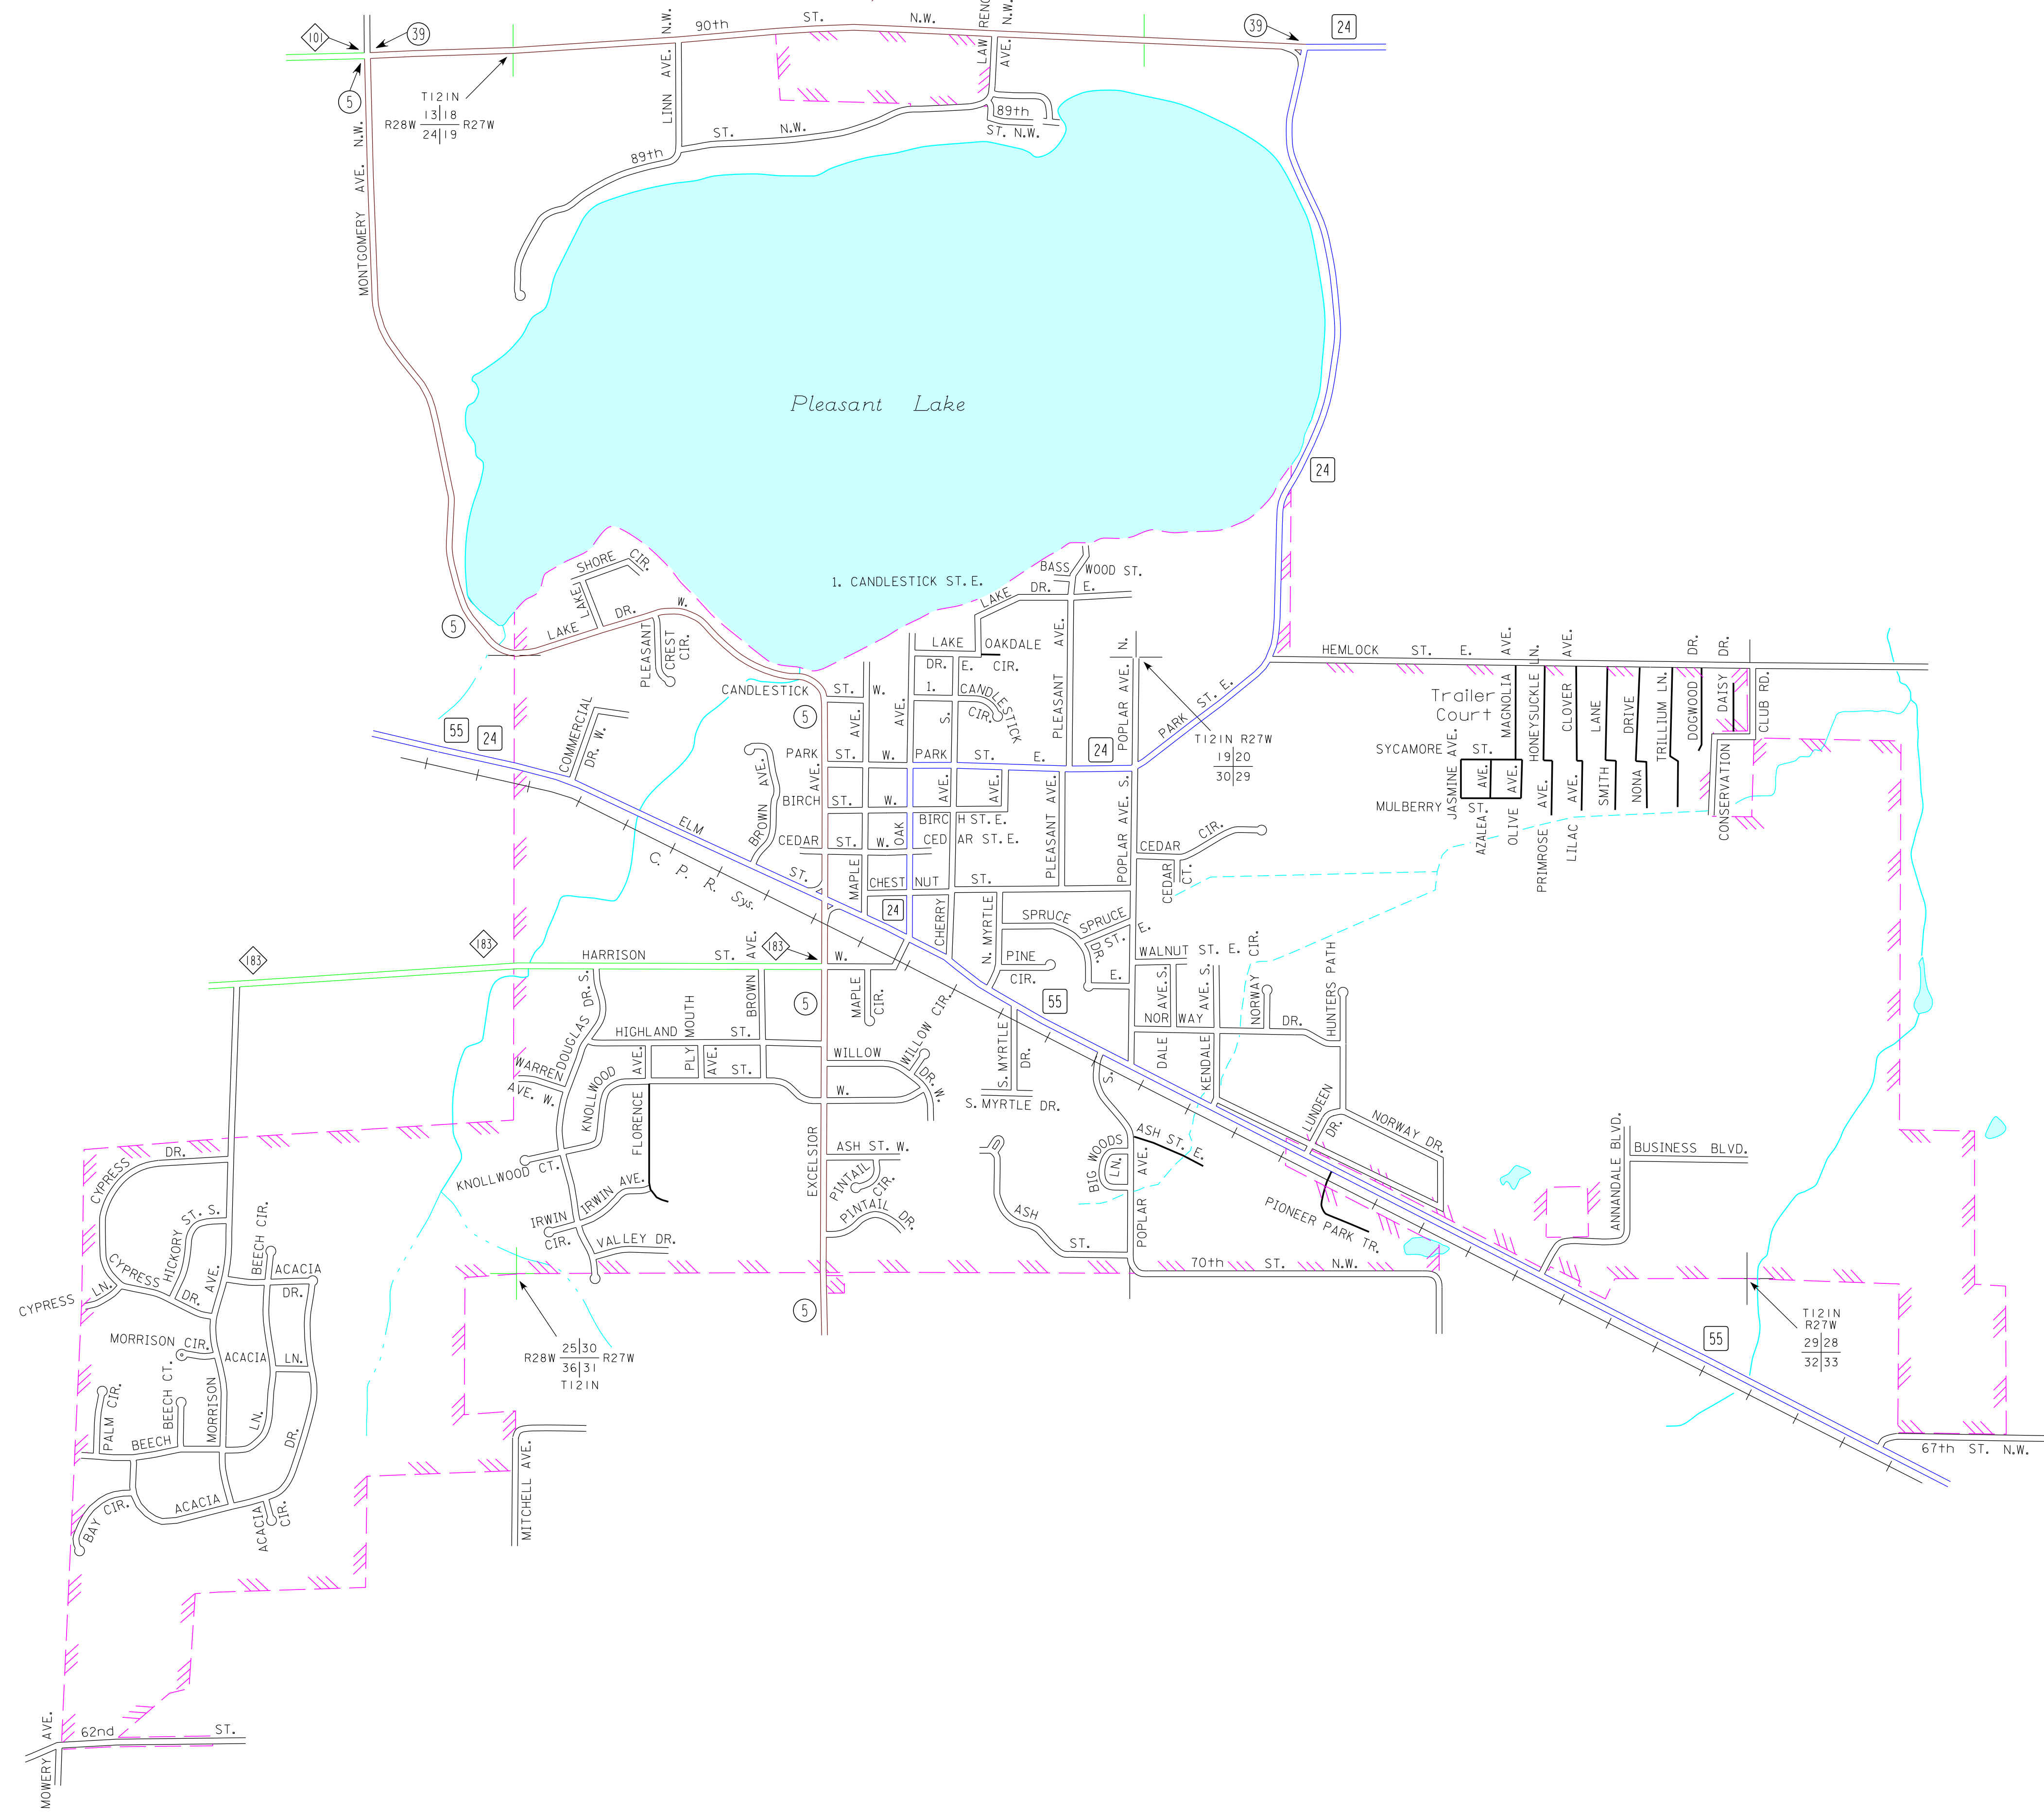

ANNANDALE
WRIGHT COUNTY
POP. 3,228

MUNICIPALITIES OF
WRIGHT CO.

PREPARED BY THE
MINNESOTA DEPARTMENT OF TRANSPORTATION
OFFICE OF TRANSPORTATION SYSTEM MANAGEMENT
IN COOPERATION WITH
U.S. DEPARTMENT OF TRANSPORTATION
FEDERAL HIGHWAY ADMINISTRATION

2015
BASIC DATA - 2013

LEGEND

- INTERSTATE TRUNK HIGHWAY..... (I-35)
- U.S. TRUNK HIGHWAY..... (10)
- STATE TRUNK HIGHWAY..... (55)
- COUNTY STATE AID HIGHWAY..... (23)
- COUNTY ROAD..... (183)
- PUBLIC ROAD.....
- PRIVATE ROAD.....
- CORPORATE LIMITS.....

MUNICIPALITIES SHOWN
ON THIS SHEET
ANNANDALE

NOTE: 2010 U.S. CENSUS FIGURES SHOWN FOR ALL MUNICIPALITIES UNLESS OTHERWISE STATED.