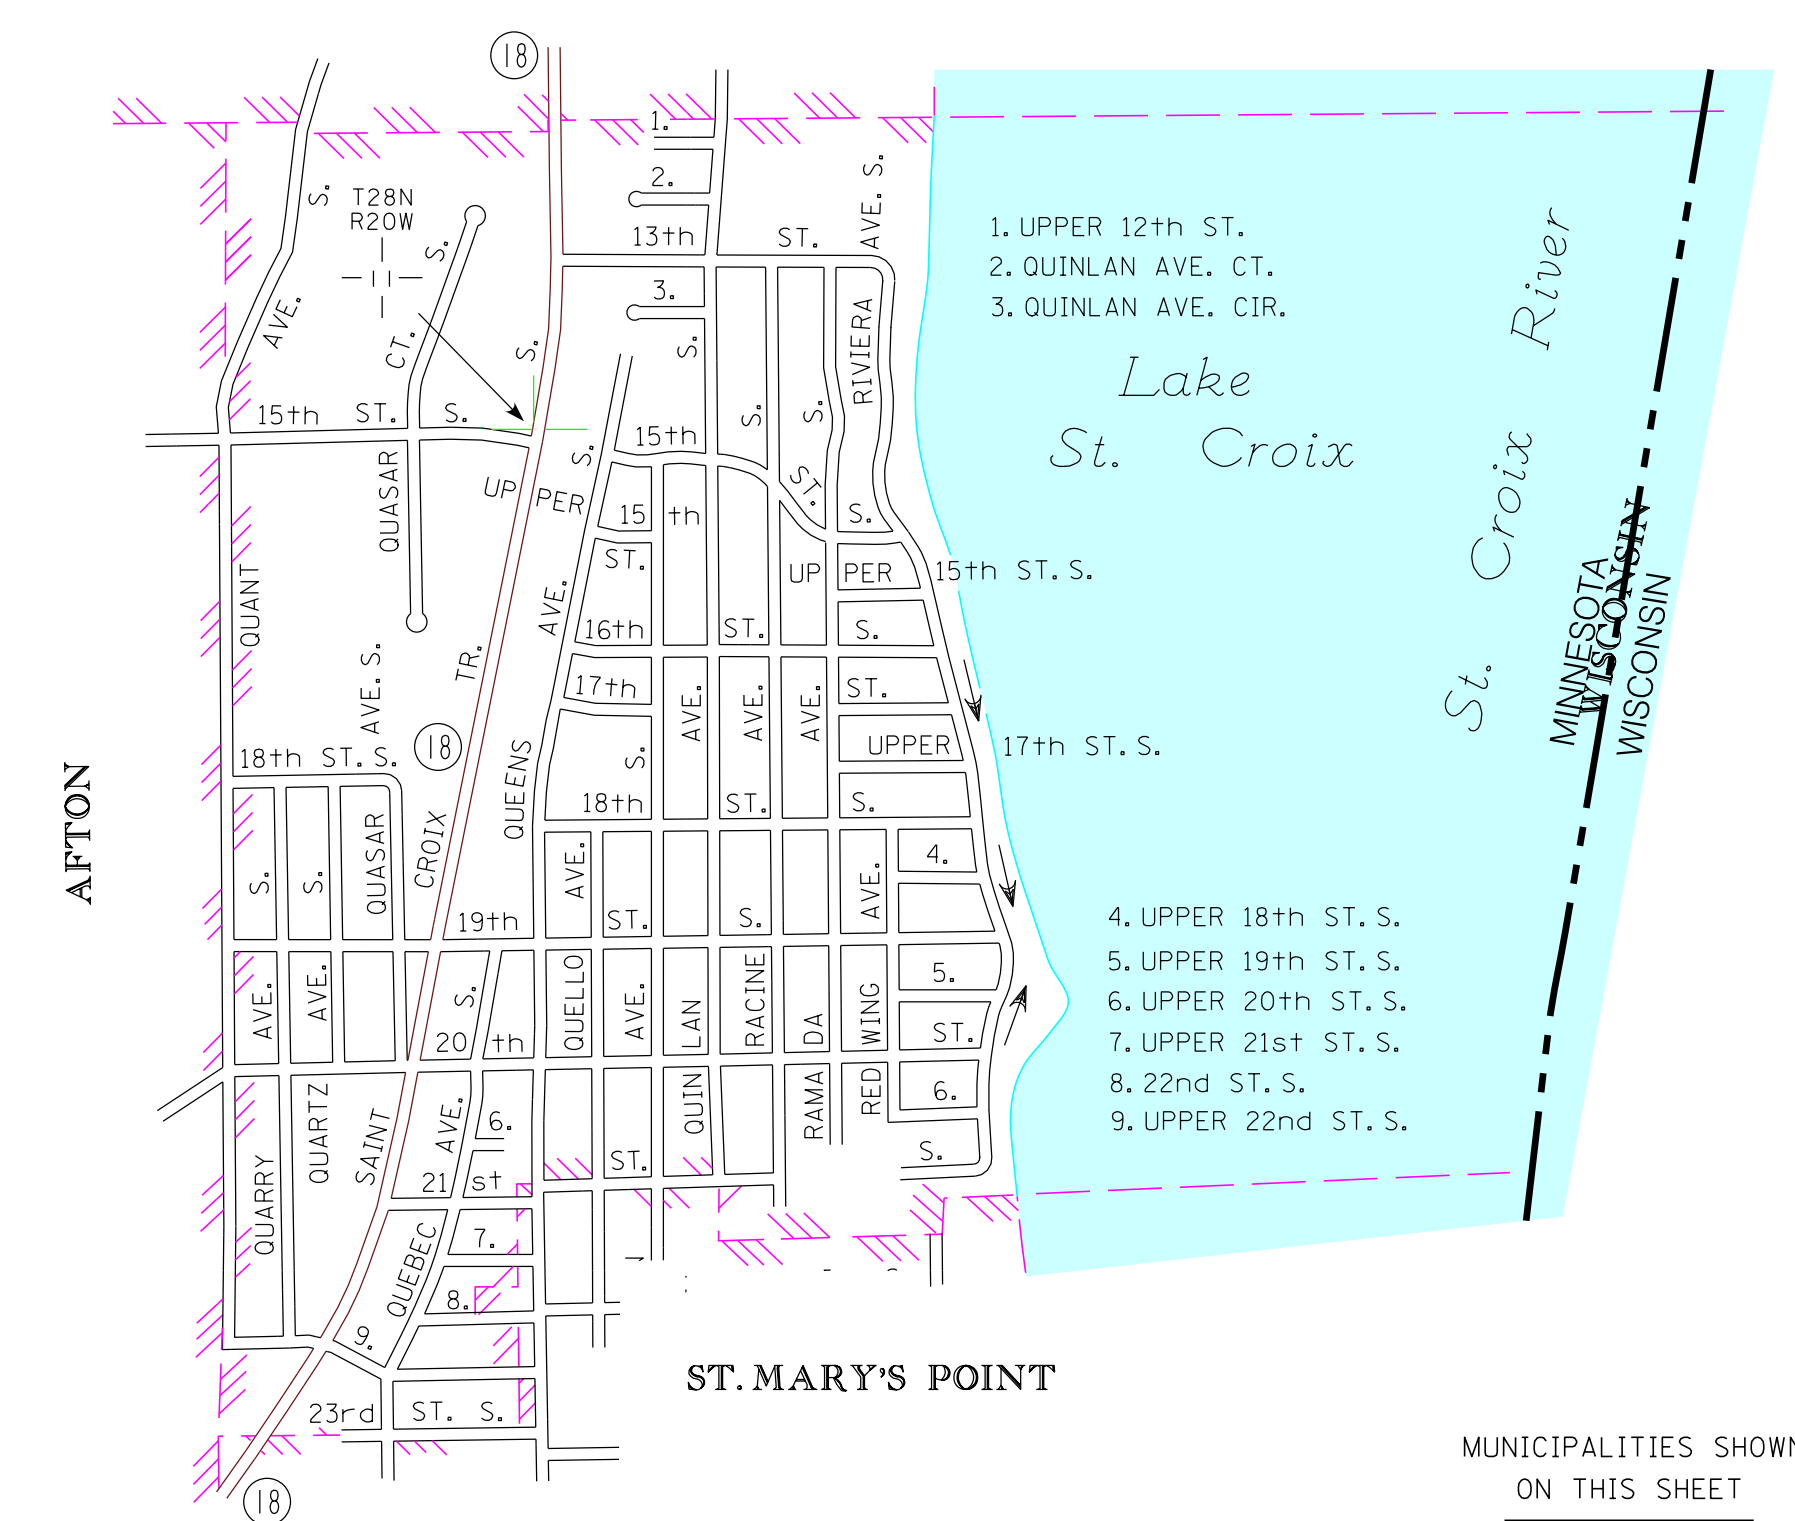

MARINE ON ST. CROIX

WASHINGTON COUNTY
POP. 689

BAYPORT

WASHINGTON COUNTY
POP. 3,471

MUNICIPALITIES OF
WASHINGTON CO.

PREPARED BY THE
MINNESOTA DEPARTMENT OF TRANSPORTATION
OFFICE OF TRANSPORTATION SYSTEM MANAGEMENT
IN COOPERATION WITH
U.S. DEPARTMENT OF TRANSPORTATION
FEDERAL HIGHWAY ADMINISTRATION

2015
BASIC DATA - 2013

LEGEND

- INTERSTATE TRUNK HIGHWAY..... (I-95)
- U.S. TRUNK HIGHWAY..... (US-95)
- STATE TRUNK HIGHWAY..... (ST-95)
- COUNTY STATE AID HIGHWAY..... (CSA-21)
- COUNTY ROAD..... (C-14)
- PUBLIC ROAD..... (P-4)
- PRIVATE ROAD..... (PR-4)
- CORPORATE LIMITS..... (---)

LAKE ST. CROIX BEACH

WASHINGTON COUNTY
POP. 1,051

LAKELAND

ST. MARY'S POINT

MUNICIPALITIES SHOWN
ON THIS SHEET
BAYPORT
LAKE ST. CROIX BEACH
MARINE ON ST. CROIX

NOTE: 2010 U.S. CENSUS FIGURES SHOWN FOR ALL MUNICIPALITIES UNLESS OTHERWISE STATED.