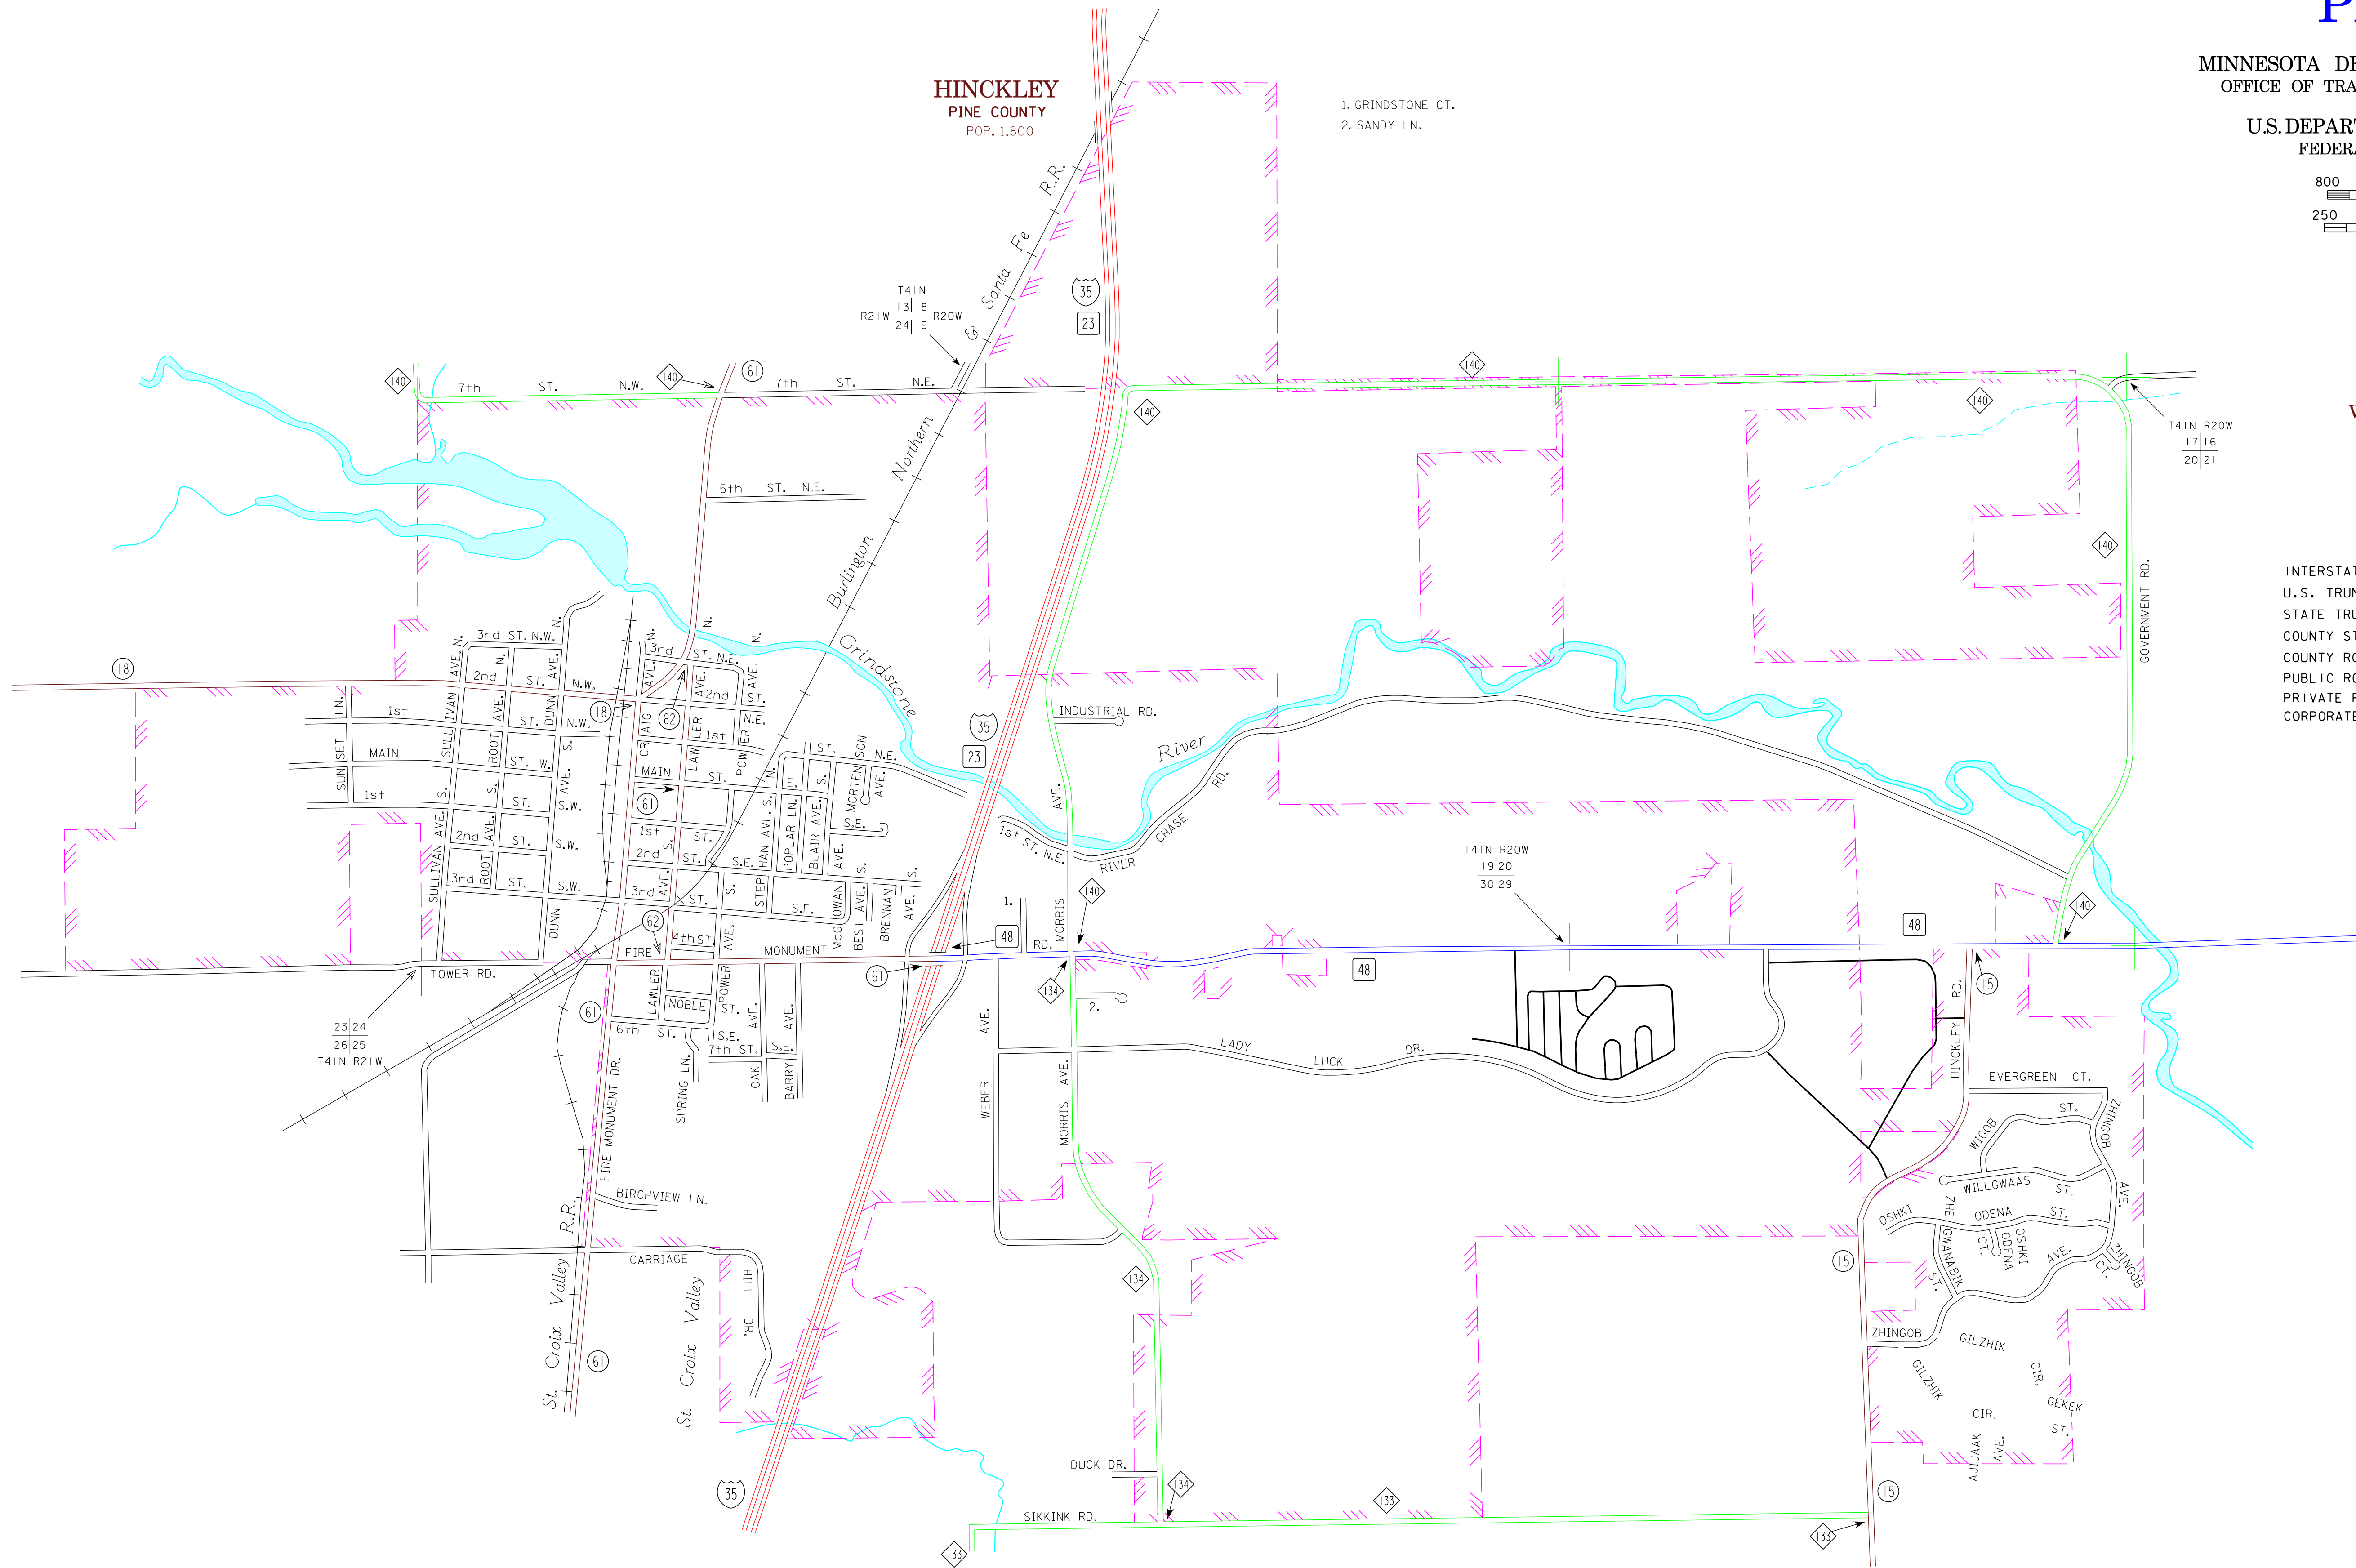

MUNICIPALITIES OF
PINE CO.

PREPARED BY THE
MINNESOTA DEPARTMENT OF TRANSPORTATION
OFFICE OF TRANSPORTATION SYSTEM MANAGEMENT
IN COOPERATION WITH
U.S. DEPARTMENT OF TRANSPORTATION
FEDERAL HIGHWAY ADMINISTRATION

2015
BASIC DATA - 2013

LEGEND

- INTERSTATE TRUNK HIGHWAY..... (35)
- U.S. TRUNK HIGHWAY..... (18)
- STATE TRUNK HIGHWAY..... (55)
- COUNTY STATE AID HIGHWAY..... (23)
- COUNTY ROAD..... (61)
- PUBLIC ROAD..... (40)
- PRIVATE ROAD..... (48)
- CORPORATE LIMITS..... (---)

HINCKLEY
PINE COUNTY
POP. 1,800

1. GRINDSTONE CT.
2. SANDY LN.

MUNICIPALITIES SHOWN
ON THIS SHEET
HINCKLEY

NOTE: 2010 U.S. CENSUS FIGURES SHOWN FOR ALL MUNICIPALITIES UNLESS OTHERWISE STATED.