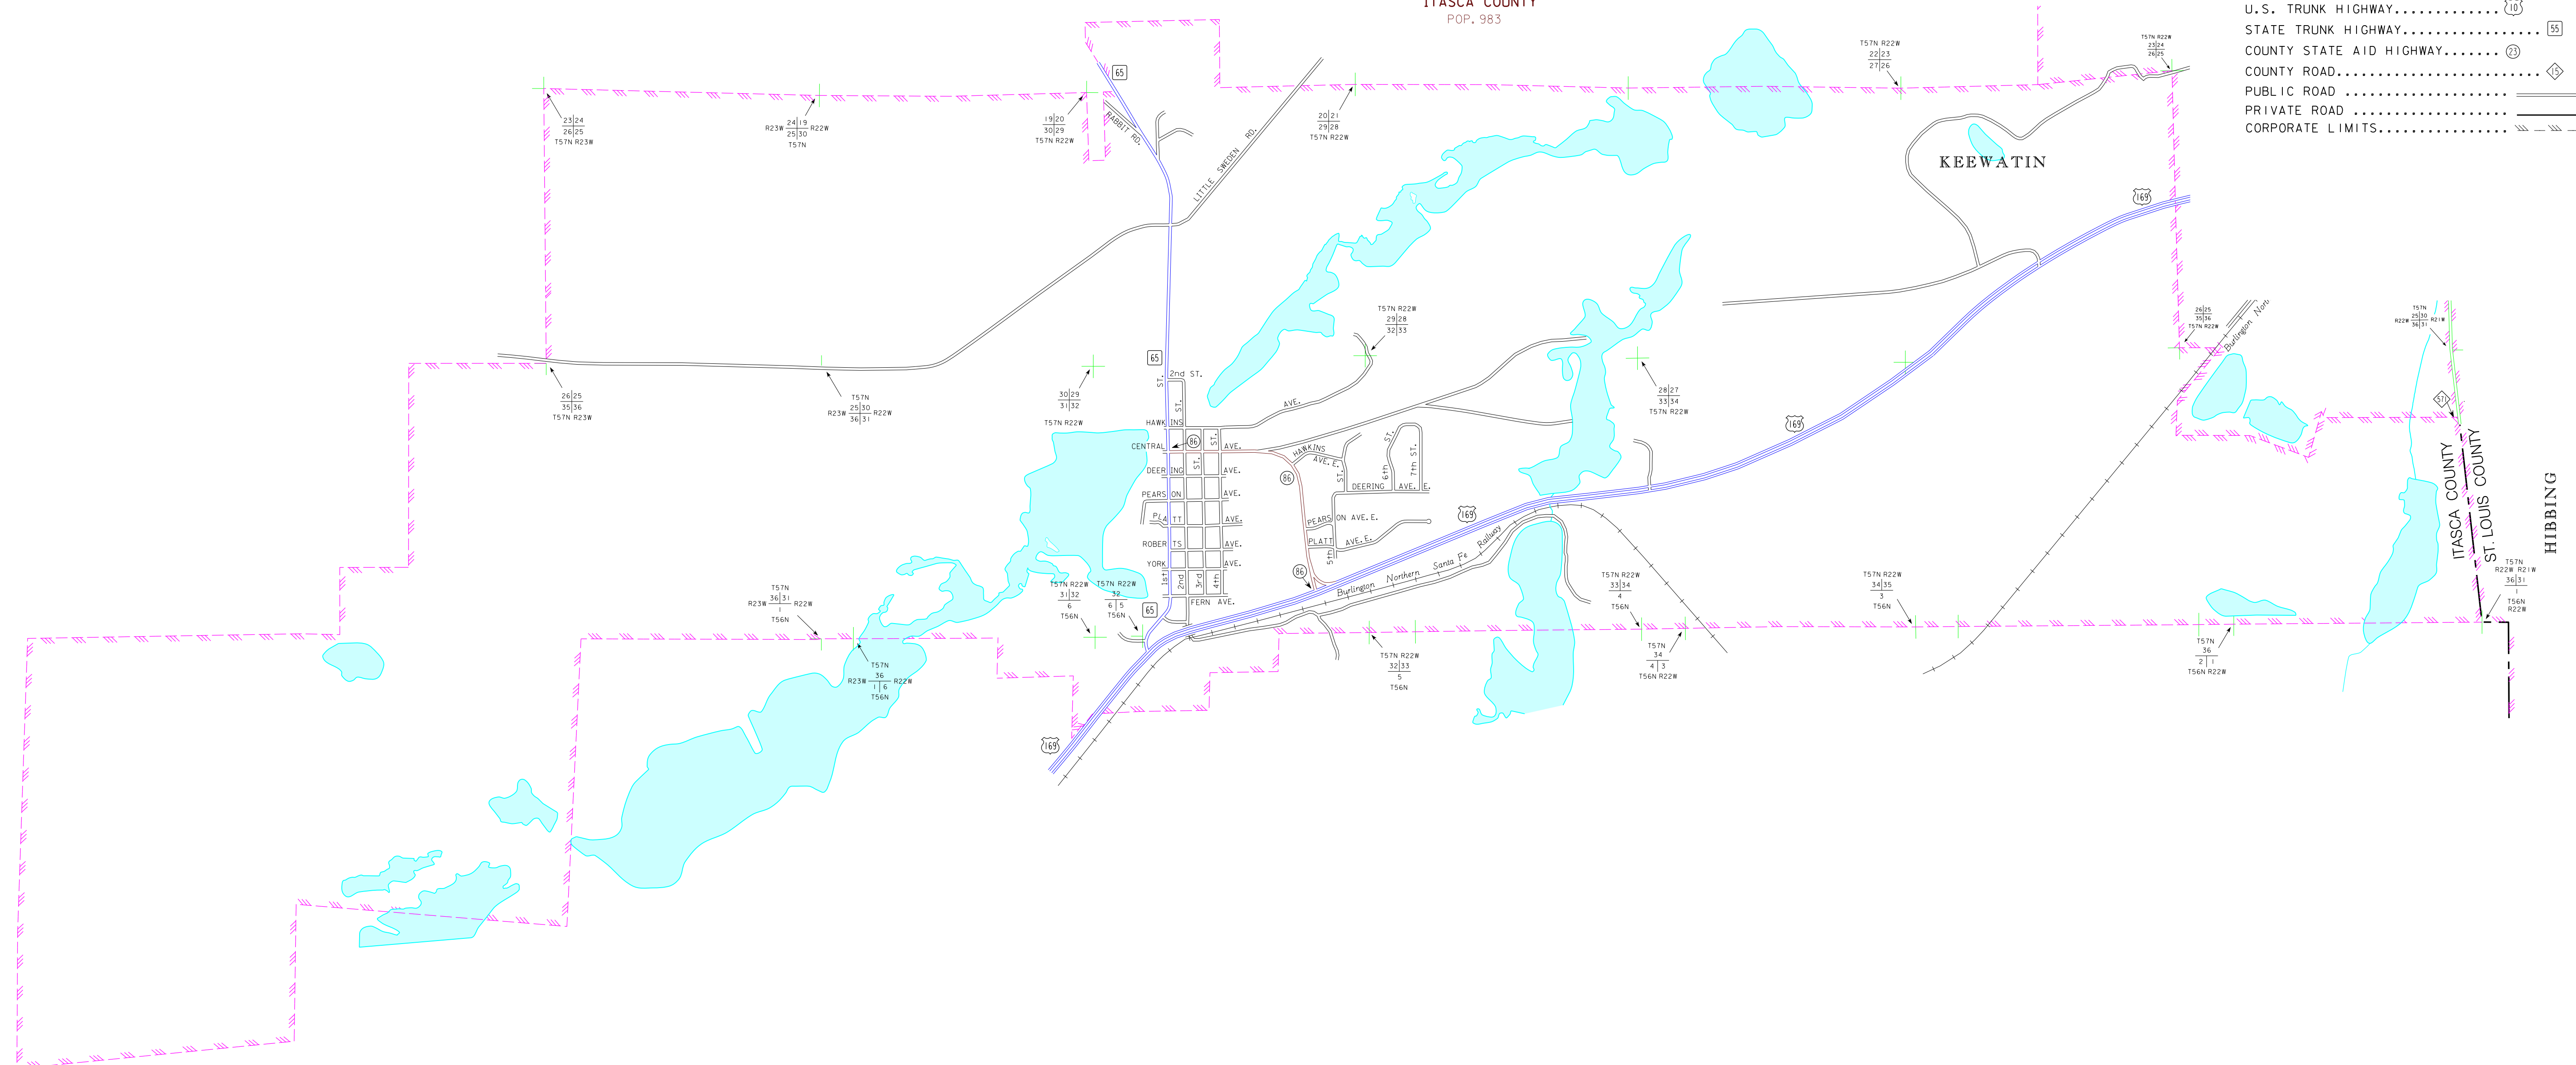

MUNICIPALITIES OF ITASCA CO.

PREPARED BY THE
MINNESOTA DEPARTMENT OF TRANSPORTATION
OFFICE OF TRANSPORTATION SYSTEM MANAGEMENT
IN COOPERATION WITH
U.S. DEPARTMENT OF TRANSPORTATION
FEDERAL HIGHWAY ADMINISTRATION

2015
BASIC DATA - 2010

LEGEND

- INTERSTATE TRUNK HIGHWAY..... (I-95)
- U.S. TRUNK HIGHWAY..... (169)
- STATE TRUNK HIGHWAY..... (55)
- COUNTY STATE AID HIGHWAY..... (23)
- COUNTY ROAD..... (15)
- PUBLIC ROAD.....
- PRIVATE ROAD.....
- CORPORATE LIMITS.....

NASHWAUK ITASCA COUNTY POP. 983

MUNICIPALITIES SHOWN
ON THIS SHEET
NASHWAUK

NOTE: 2010 U.S. CENSUS FIGURES SHOWN FOR ALL MUNICIPALITIES UNLESS OTHERWISE STATED.