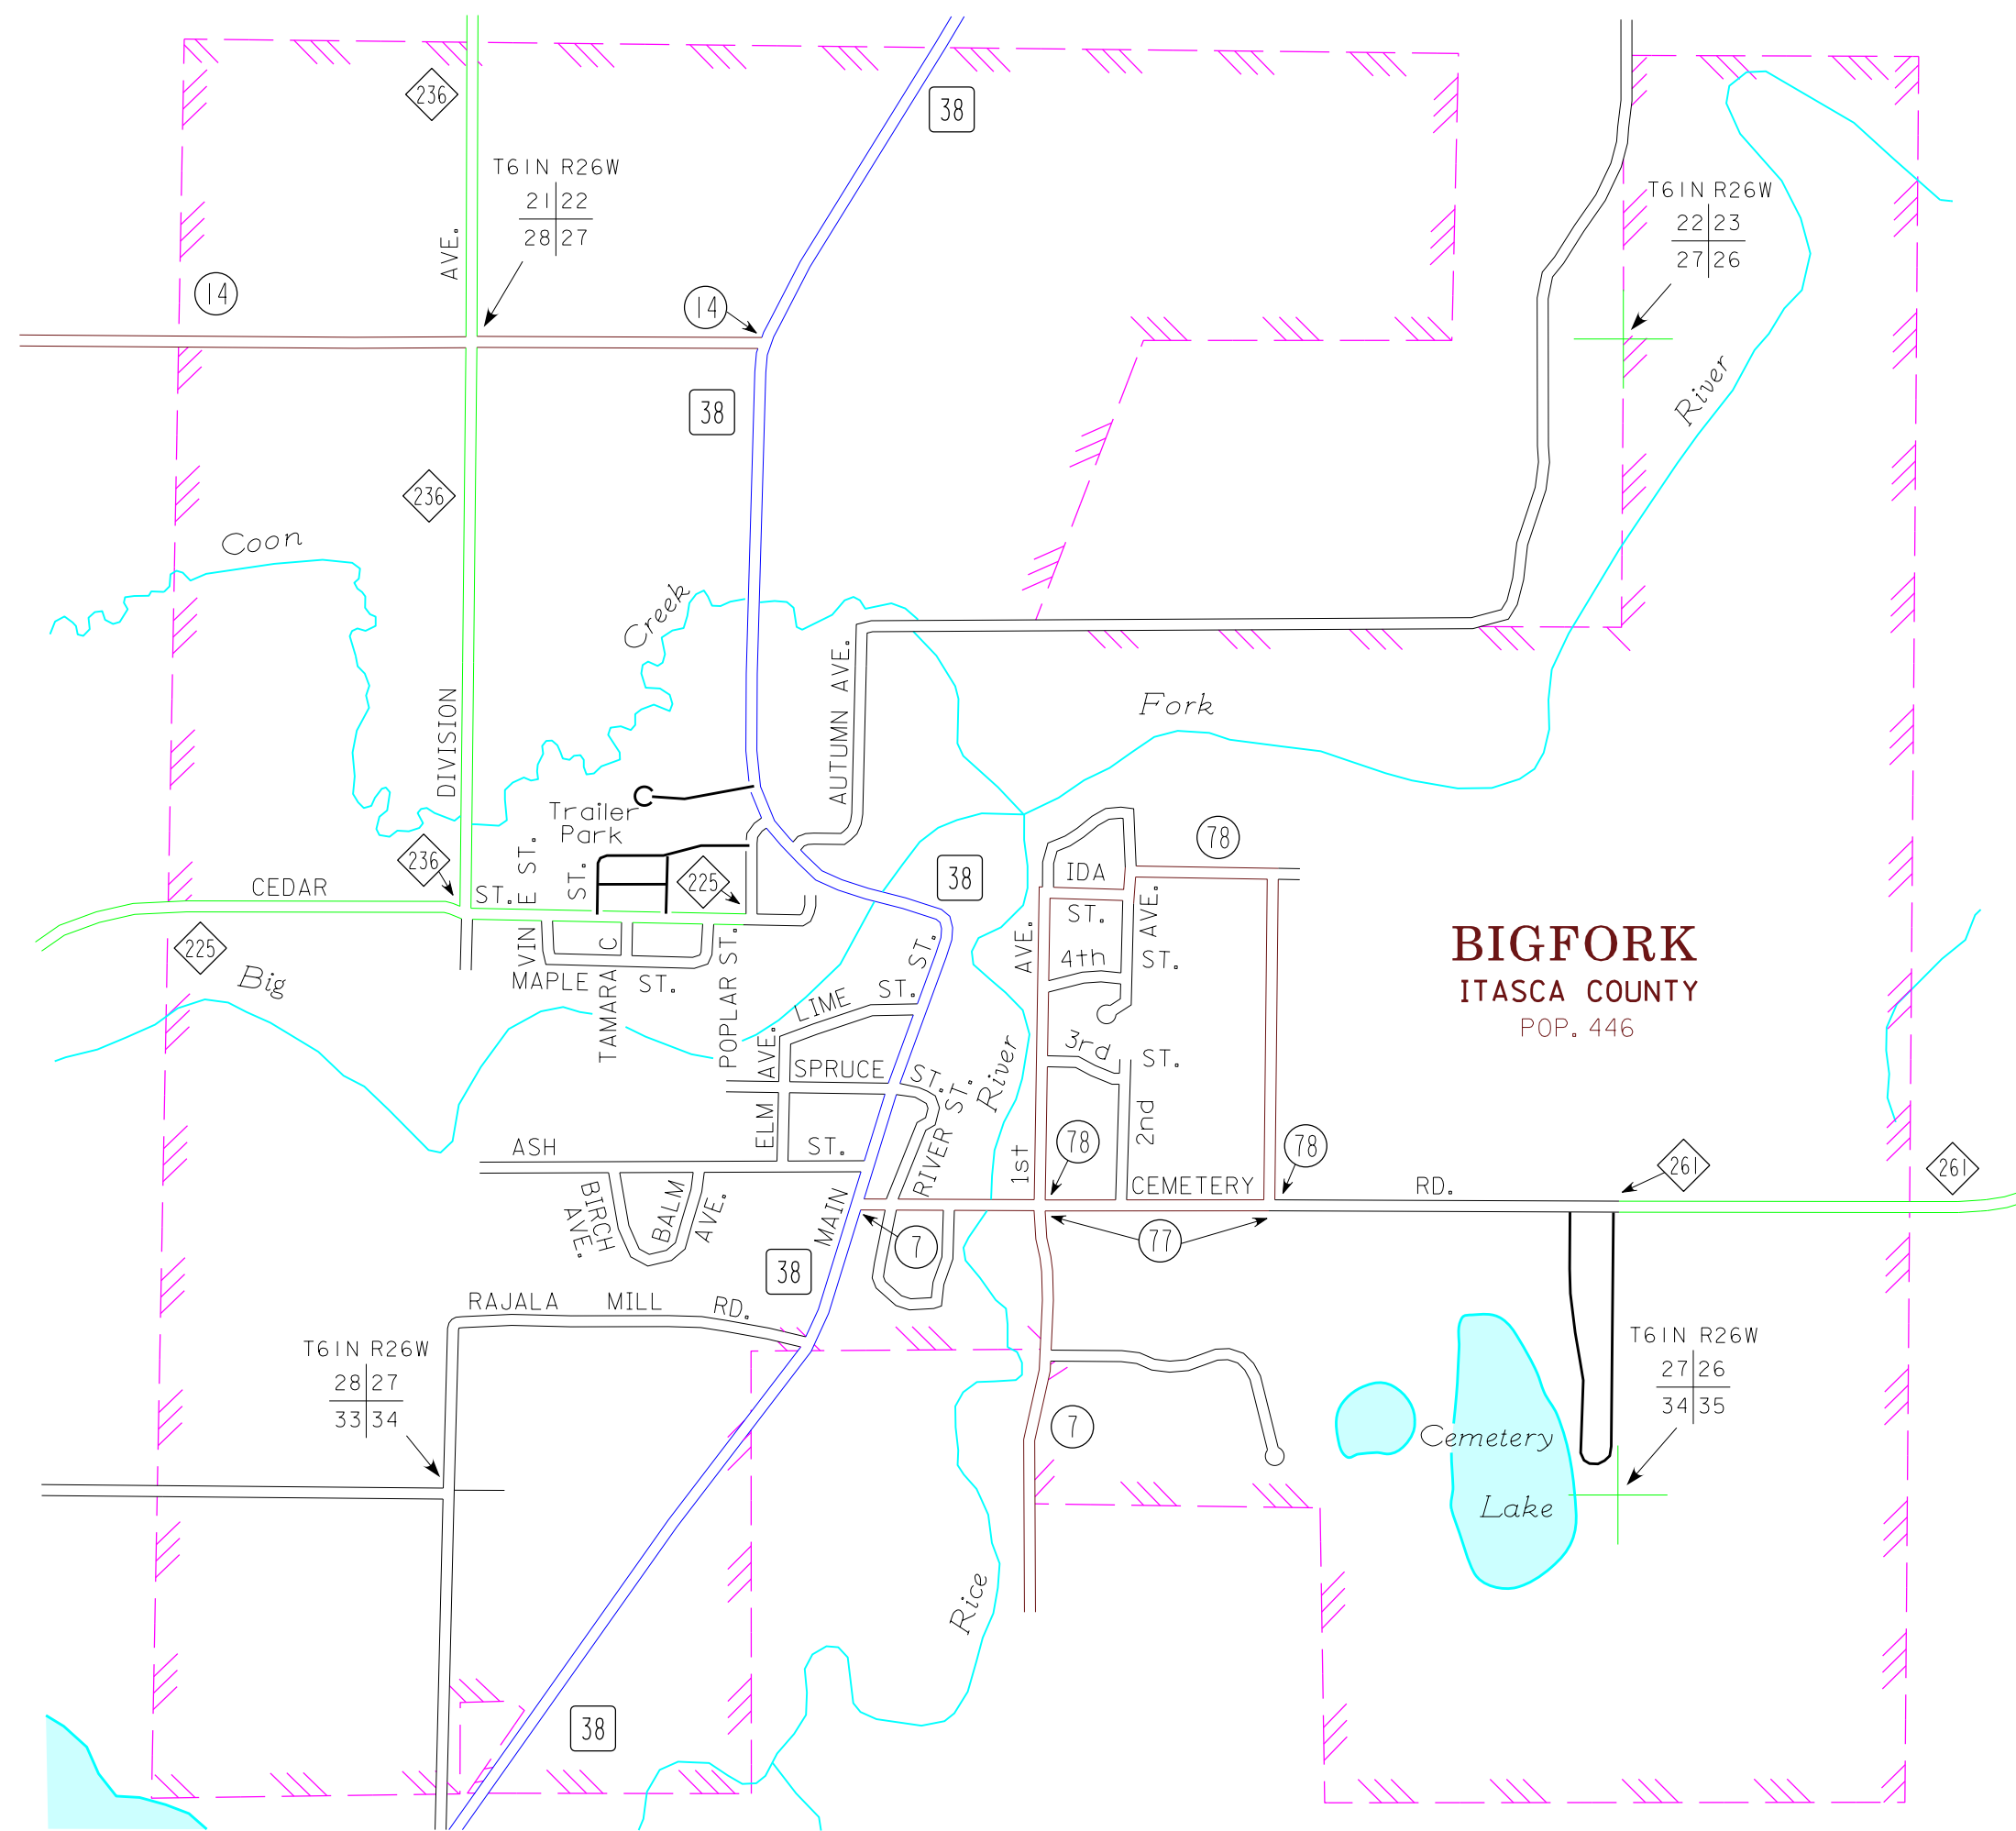

MUNICIPALITIES OF ITASCA CO.

PREPARED BY THE
MINNESOTA DEPARTMENT OF TRANSPORTATION
OFFICE OF TRANSPORTATION SYSTEM MANAGEMENT
IN COOPERATION WITH
U.S. DEPARTMENT OF TRANSPORTATION
FEDERAL HIGHWAY ADMINISTRATION

2015
BASIC DATA - 2010

LEGEND

- INTERSTATE TRUNK HIGHWAY..... (I-95)
- U.S. TRUNK HIGHWAY..... (10)
- STATE TRUNK HIGHWAY..... (55)
- COUNTY STATE AID HIGHWAY..... (23)
- COUNTY ROAD..... (14)
- PUBLIC ROAD.....
- PRIVATE ROAD.....
- CORPORATE LIMITS.....

MUNICIPALITIES SHOWN
ON THIS SHEET
BIGFORK
LA PRAIRIE

NOTE: 2010 U.S. CENSUS FIGURES SHOWN FOR ALL MUNICIPALITIES UNLESS OTHERWISE STATED.