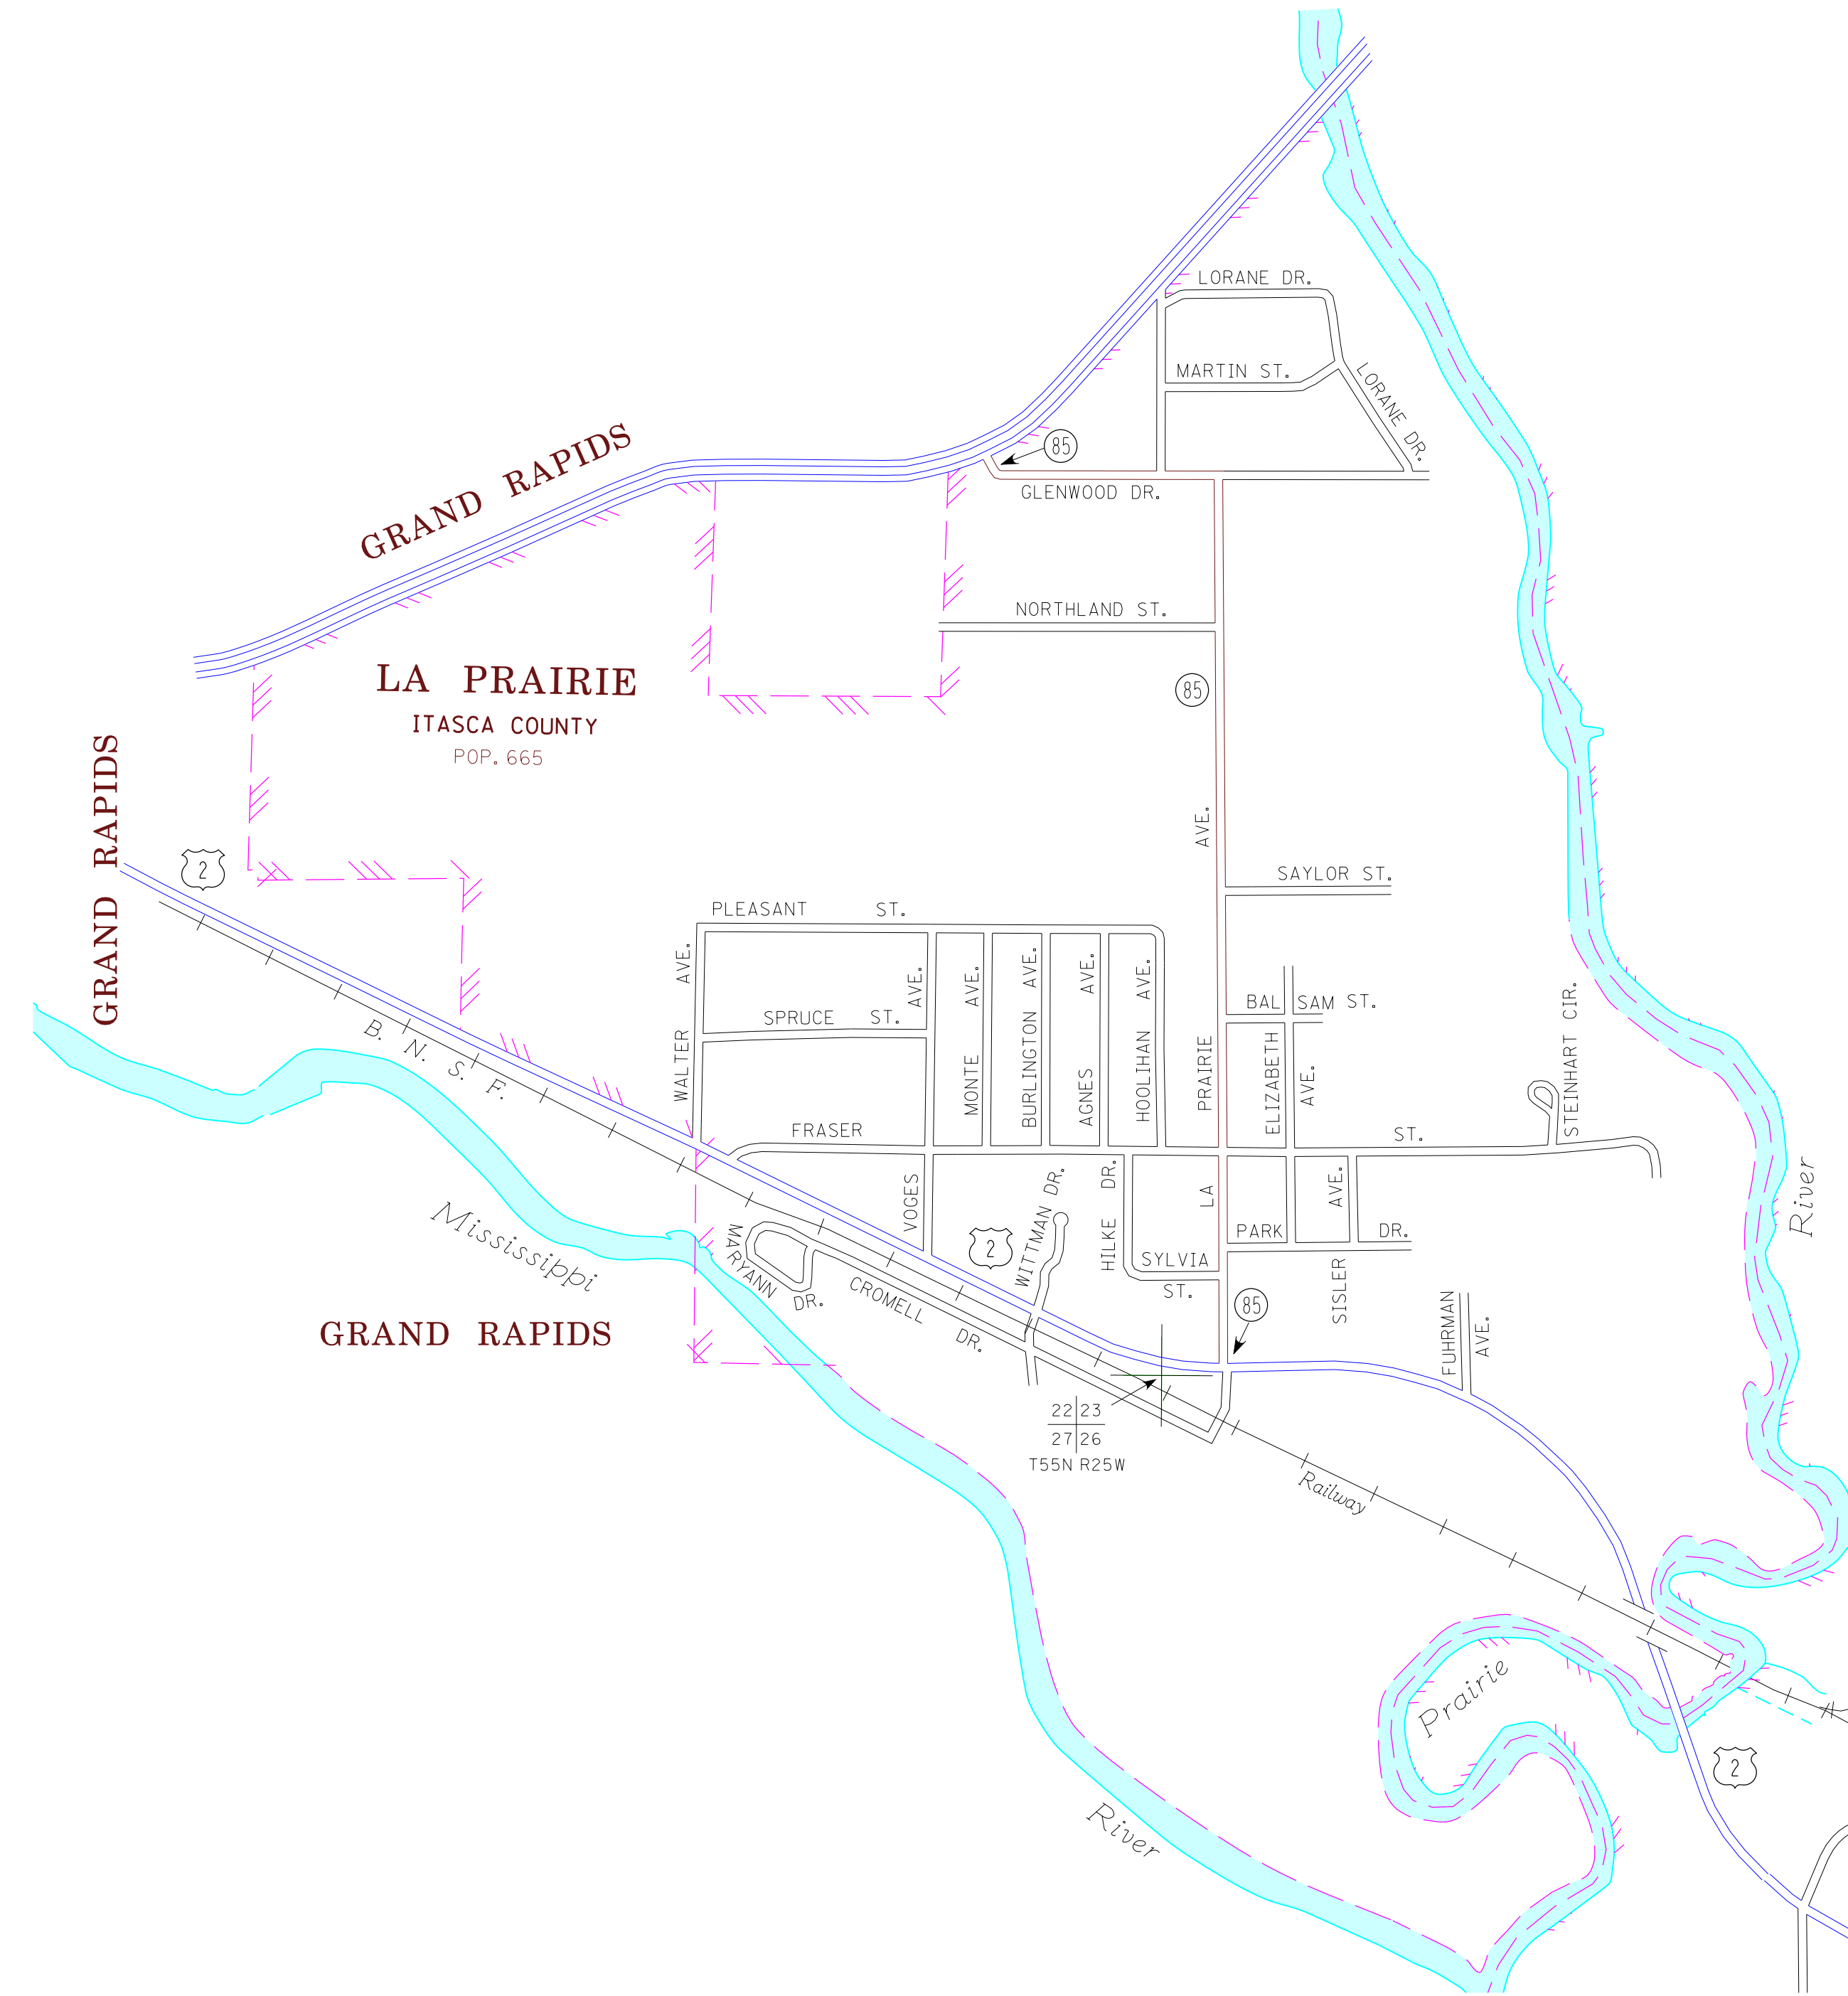

MUNICIPALITIES OF ITASCA CO.

PREPARED BY THE
MINNESOTA DEPARTMENT OF TRANSPORTATION
OFFICE OF TRANSPORTATION SYSTEM MANAGEMENT
IN COOPERATION WITH
U.S. DEPARTMENT OF TRANSPORTATION
FEDERAL HIGHWAY ADMINISTRATION

2015
BASIC DATA - 2010

LEGEND

- INTERSTATE TRUNK HIGHWAY..... (I-95)
- U.S. TRUNK HIGHWAY..... (10)
- STATE TRUNK HIGHWAY..... (55)
- COUNTY STATE AID HIGHWAY..... (23)
- COUNTY ROAD..... (14)
- PUBLIC ROAD.....
- PRIVATE ROAD.....
- CORPORATE LIMITS.....

MUNICIPALITIES SHOWN
ON THIS SHEET
BIGFORK
LA PRAIRIE

NOTE: 2010 U.S. CENSUS FIGURES SHOWN FOR ALL MUNICIPALITIES UNLESS OTHERWISE STATED.