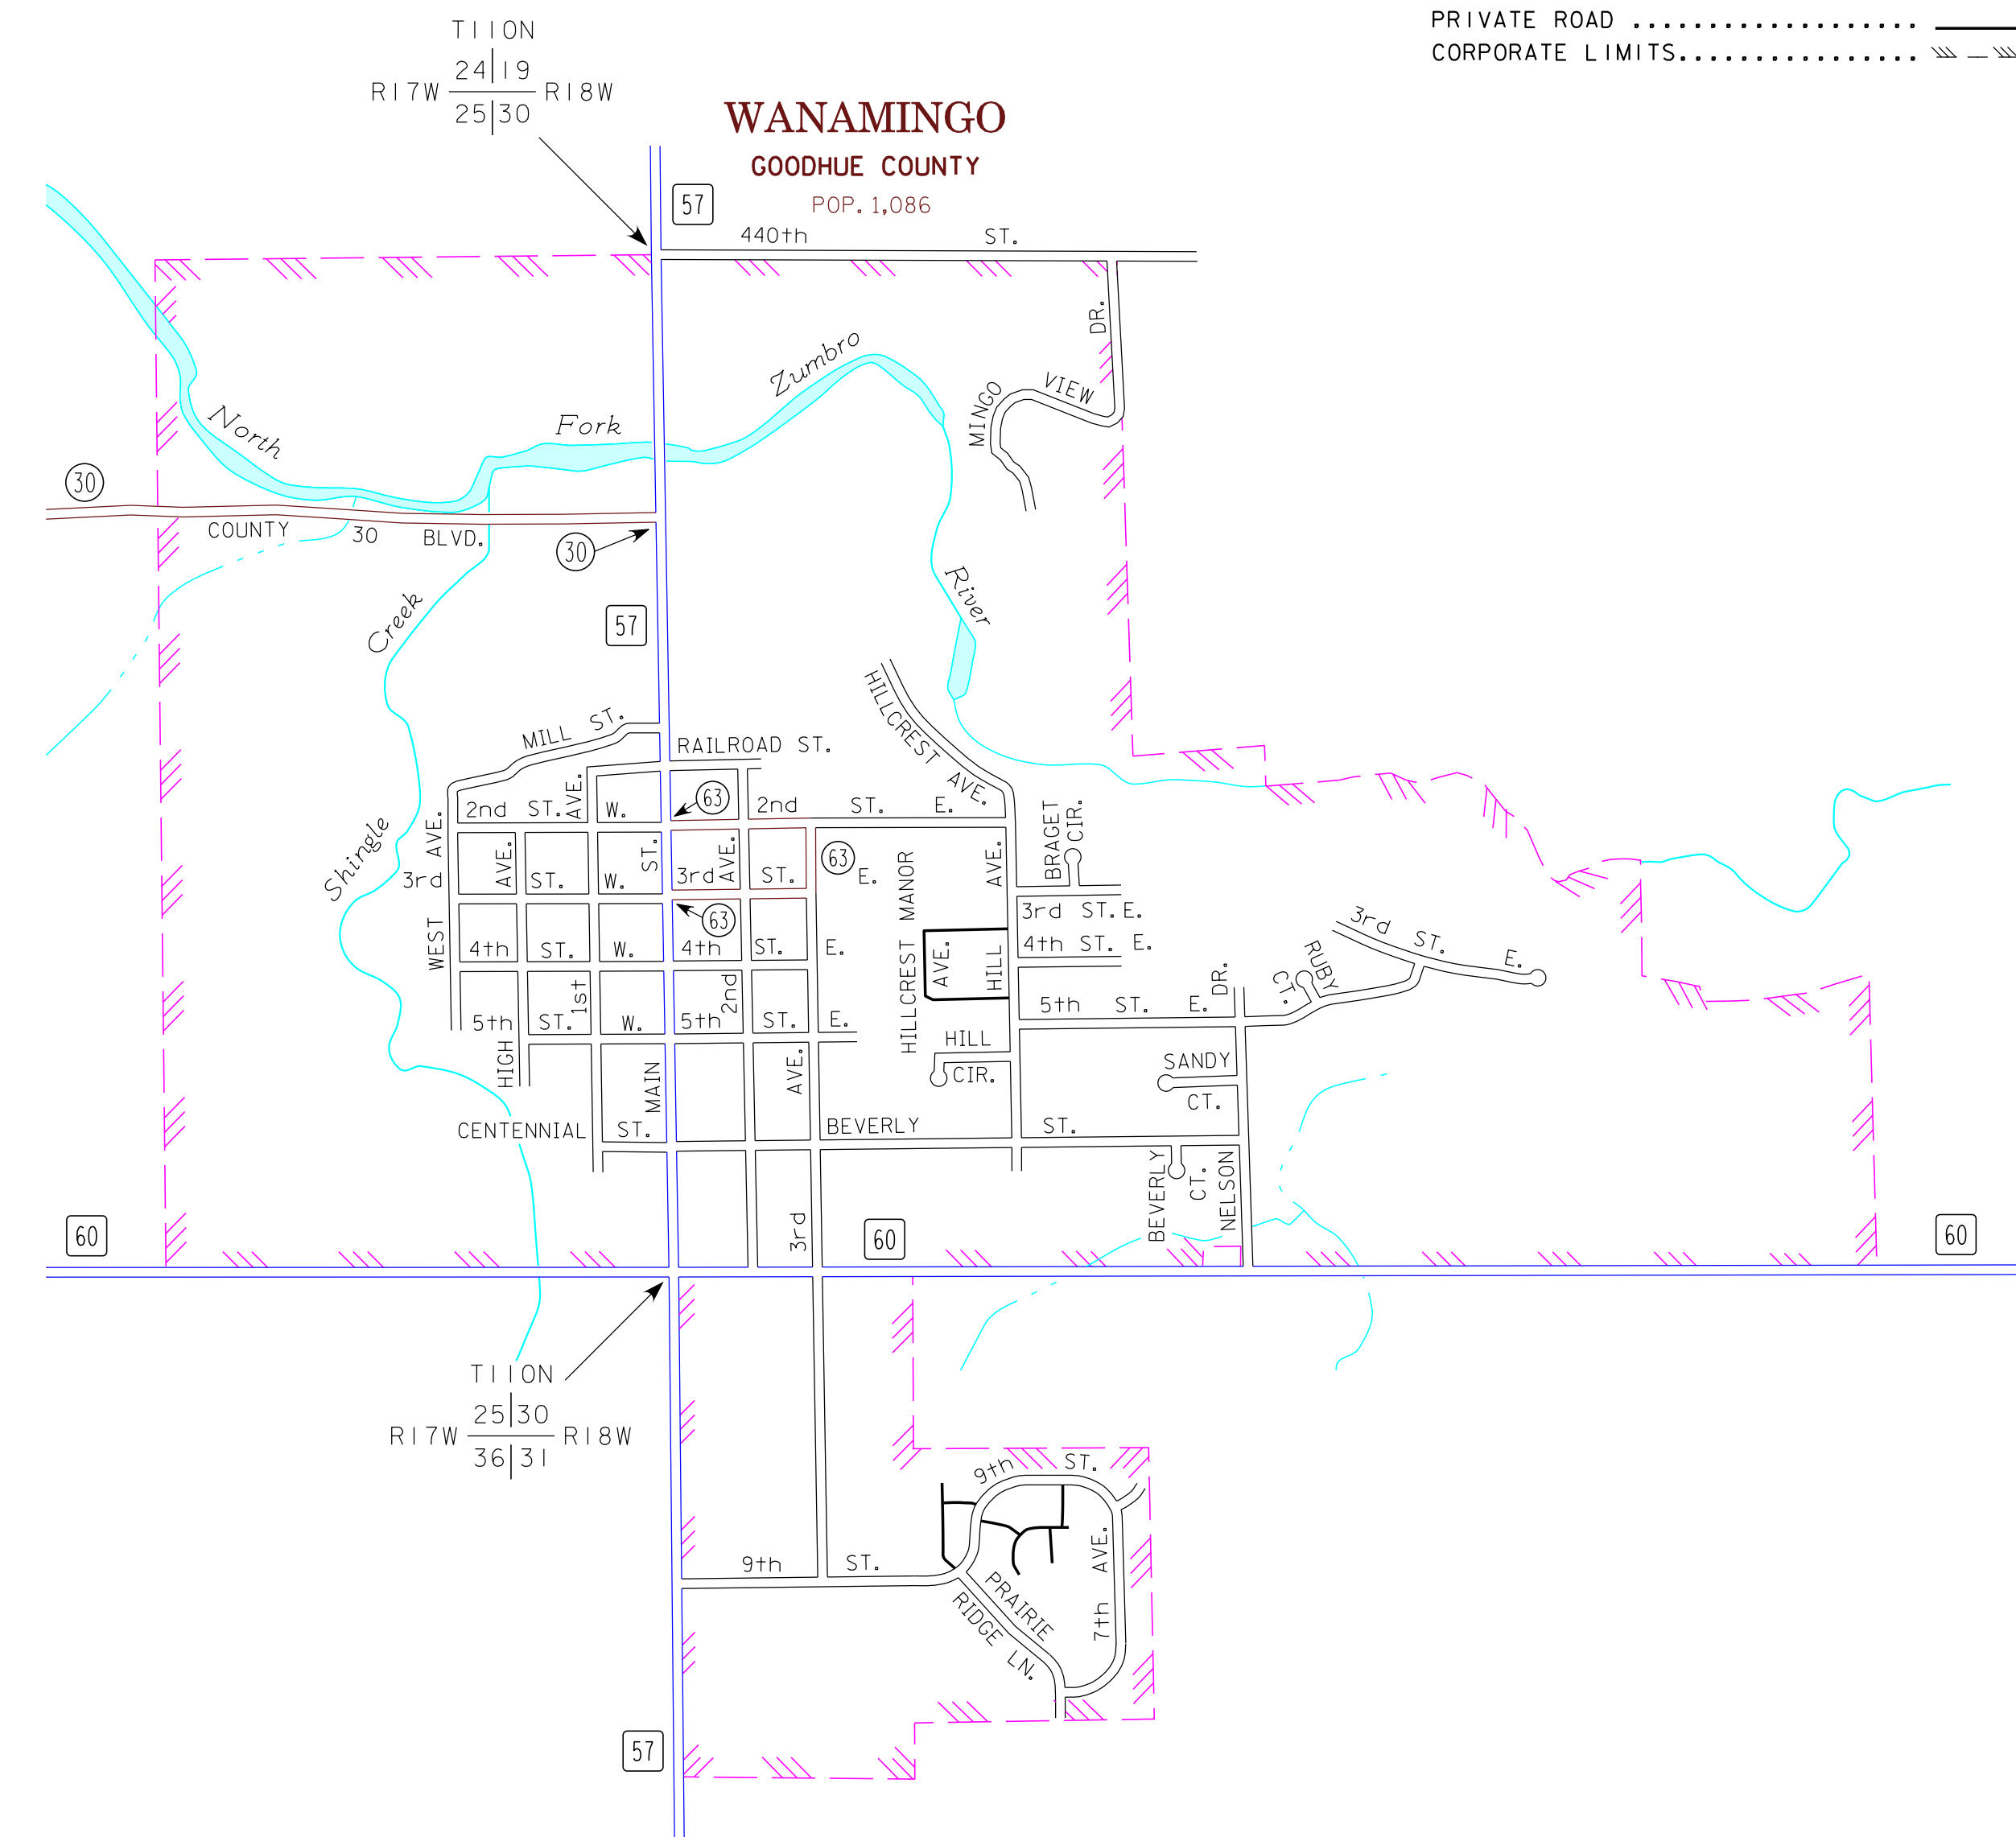

WANAMINGO

GOODHUE COUNTY
POP. 1,086

MUNICIPALITIES SHOWN
ON THIS SHEET

- GOODHUE
- KENYON
- WANAMINGO

NOTE: 2010 U.S. CENSUS FIGURES SHOWN FOR ALL MUNICIPALITIES UNLESS OTHERWISE STATED.