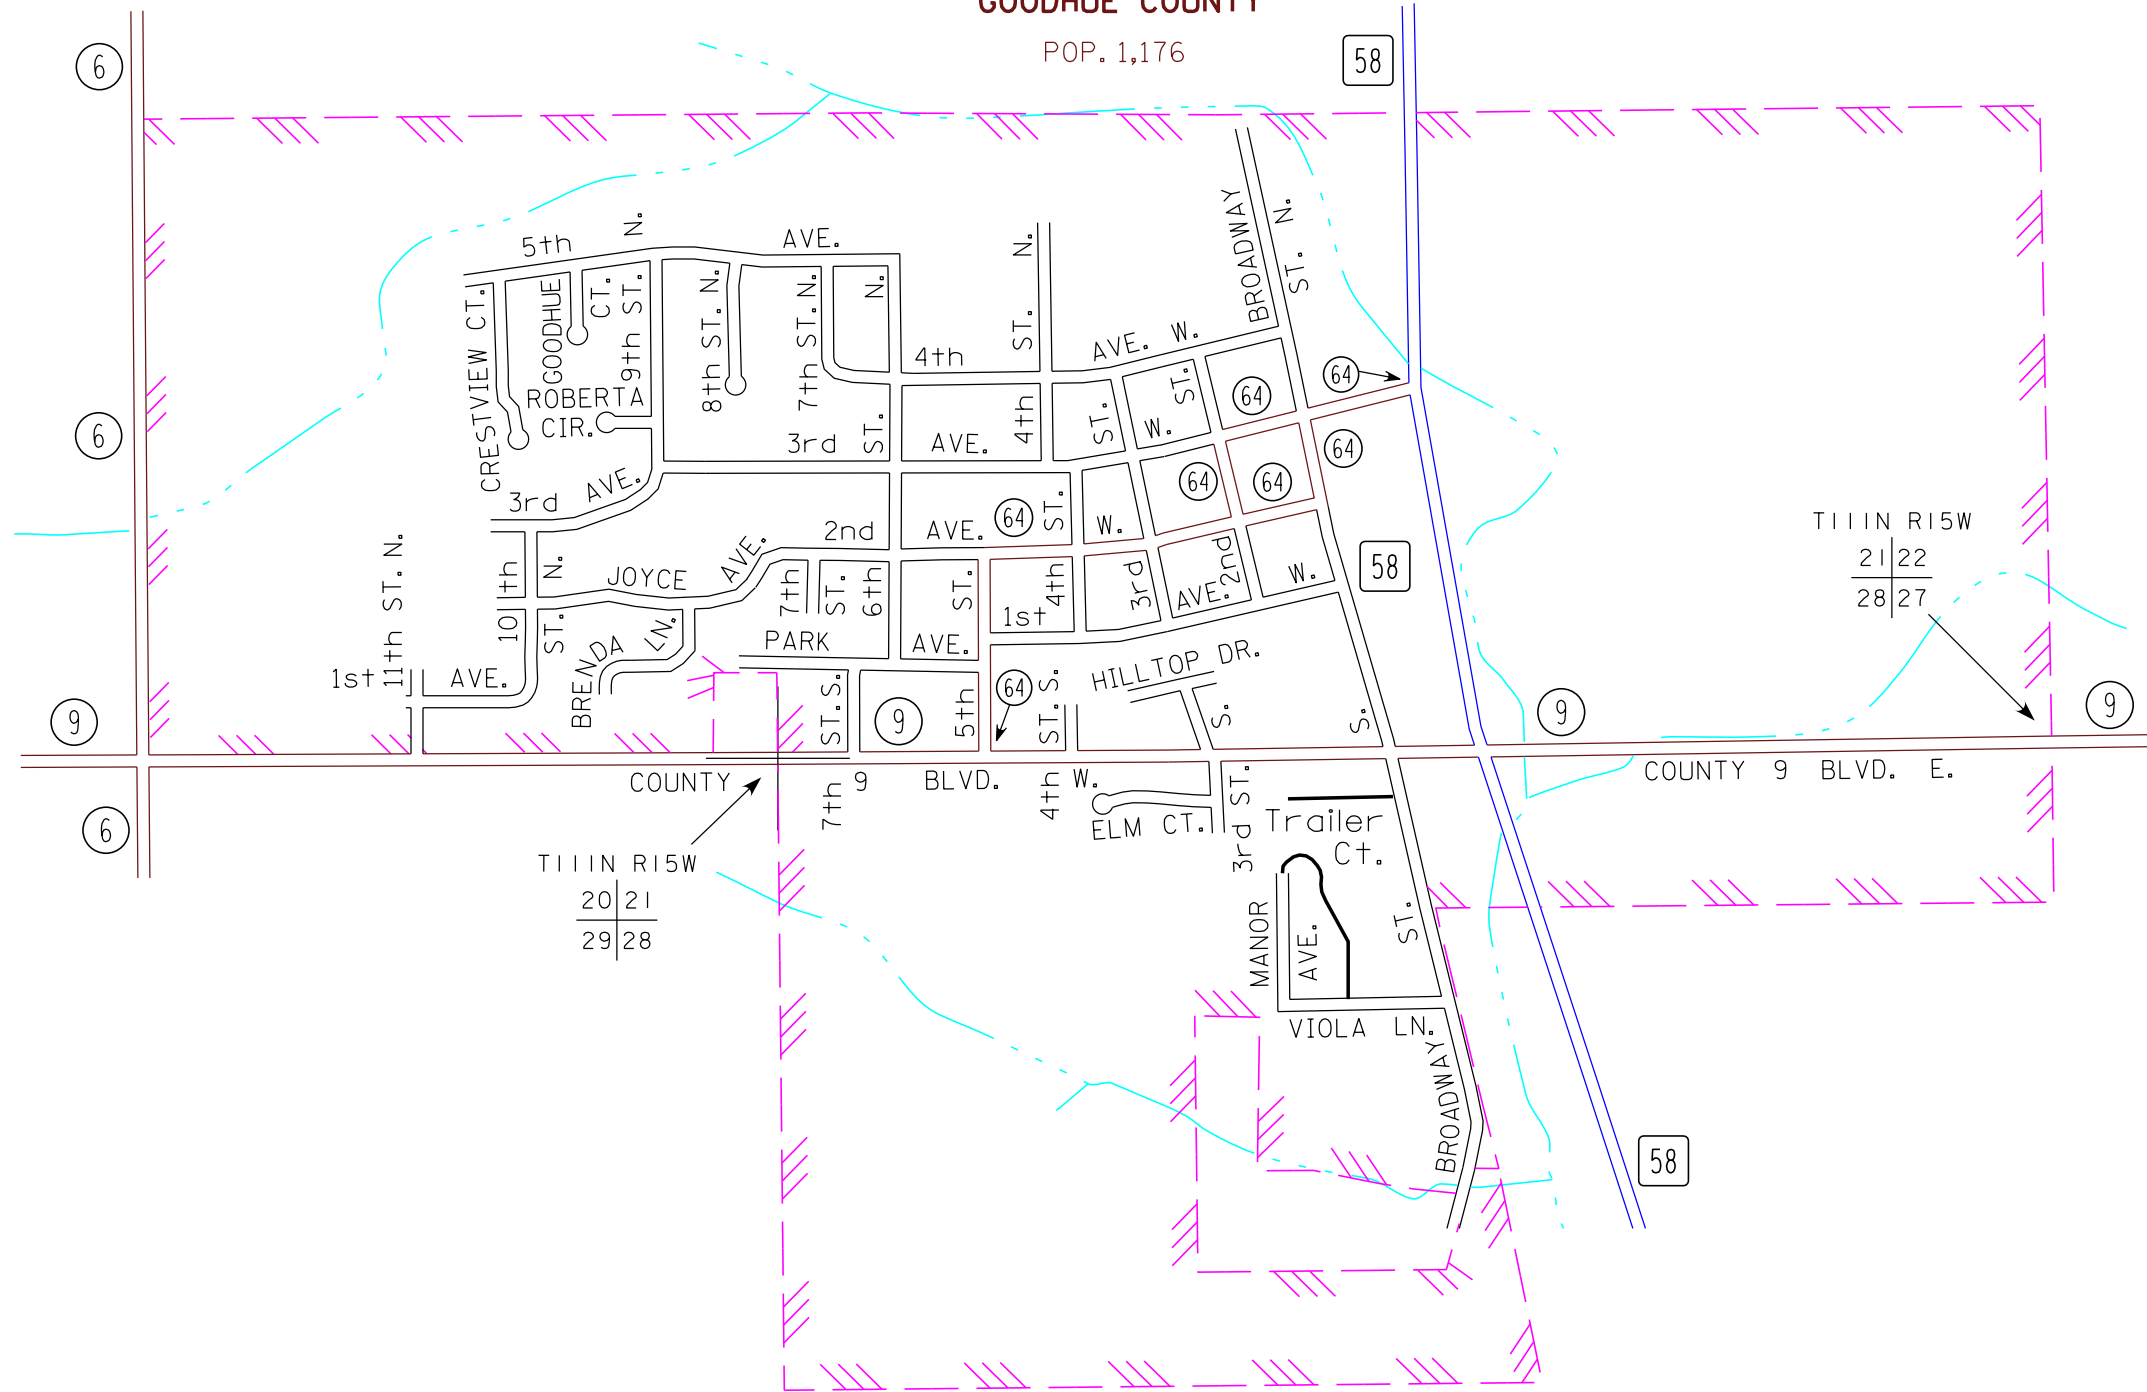

GOODHUE

GOODHUE COUNTY
POP. 1,176

MUNICIPALITIES OF
GOODHUE CO.

PREPARED BY THE
MINNESOTA DEPARTMENT OF TRANSPORTATION
OFFICE OF TRANSPORTATION SYSTEM MANAGEMENT
IN COOPERATION WITH
U.S. DEPARTMENT OF TRANSPORTATION
FEDERAL HIGHWAY ADMINISTRATION

2015
BASIC DATA - 2013

LEGEND

- INTERSTATE TRUNK HIGHWAY..... (I-35)
- U.S. TRUNK HIGHWAY..... (10)
- STATE TRUNK HIGHWAY..... (55)
- COUNTY STATE AID HIGHWAY..... (23)
- COUNTY ROAD..... (14)
- PUBLIC ROAD .....
- PRIVATE ROAD .....
- CORPORATE LIMITS.....