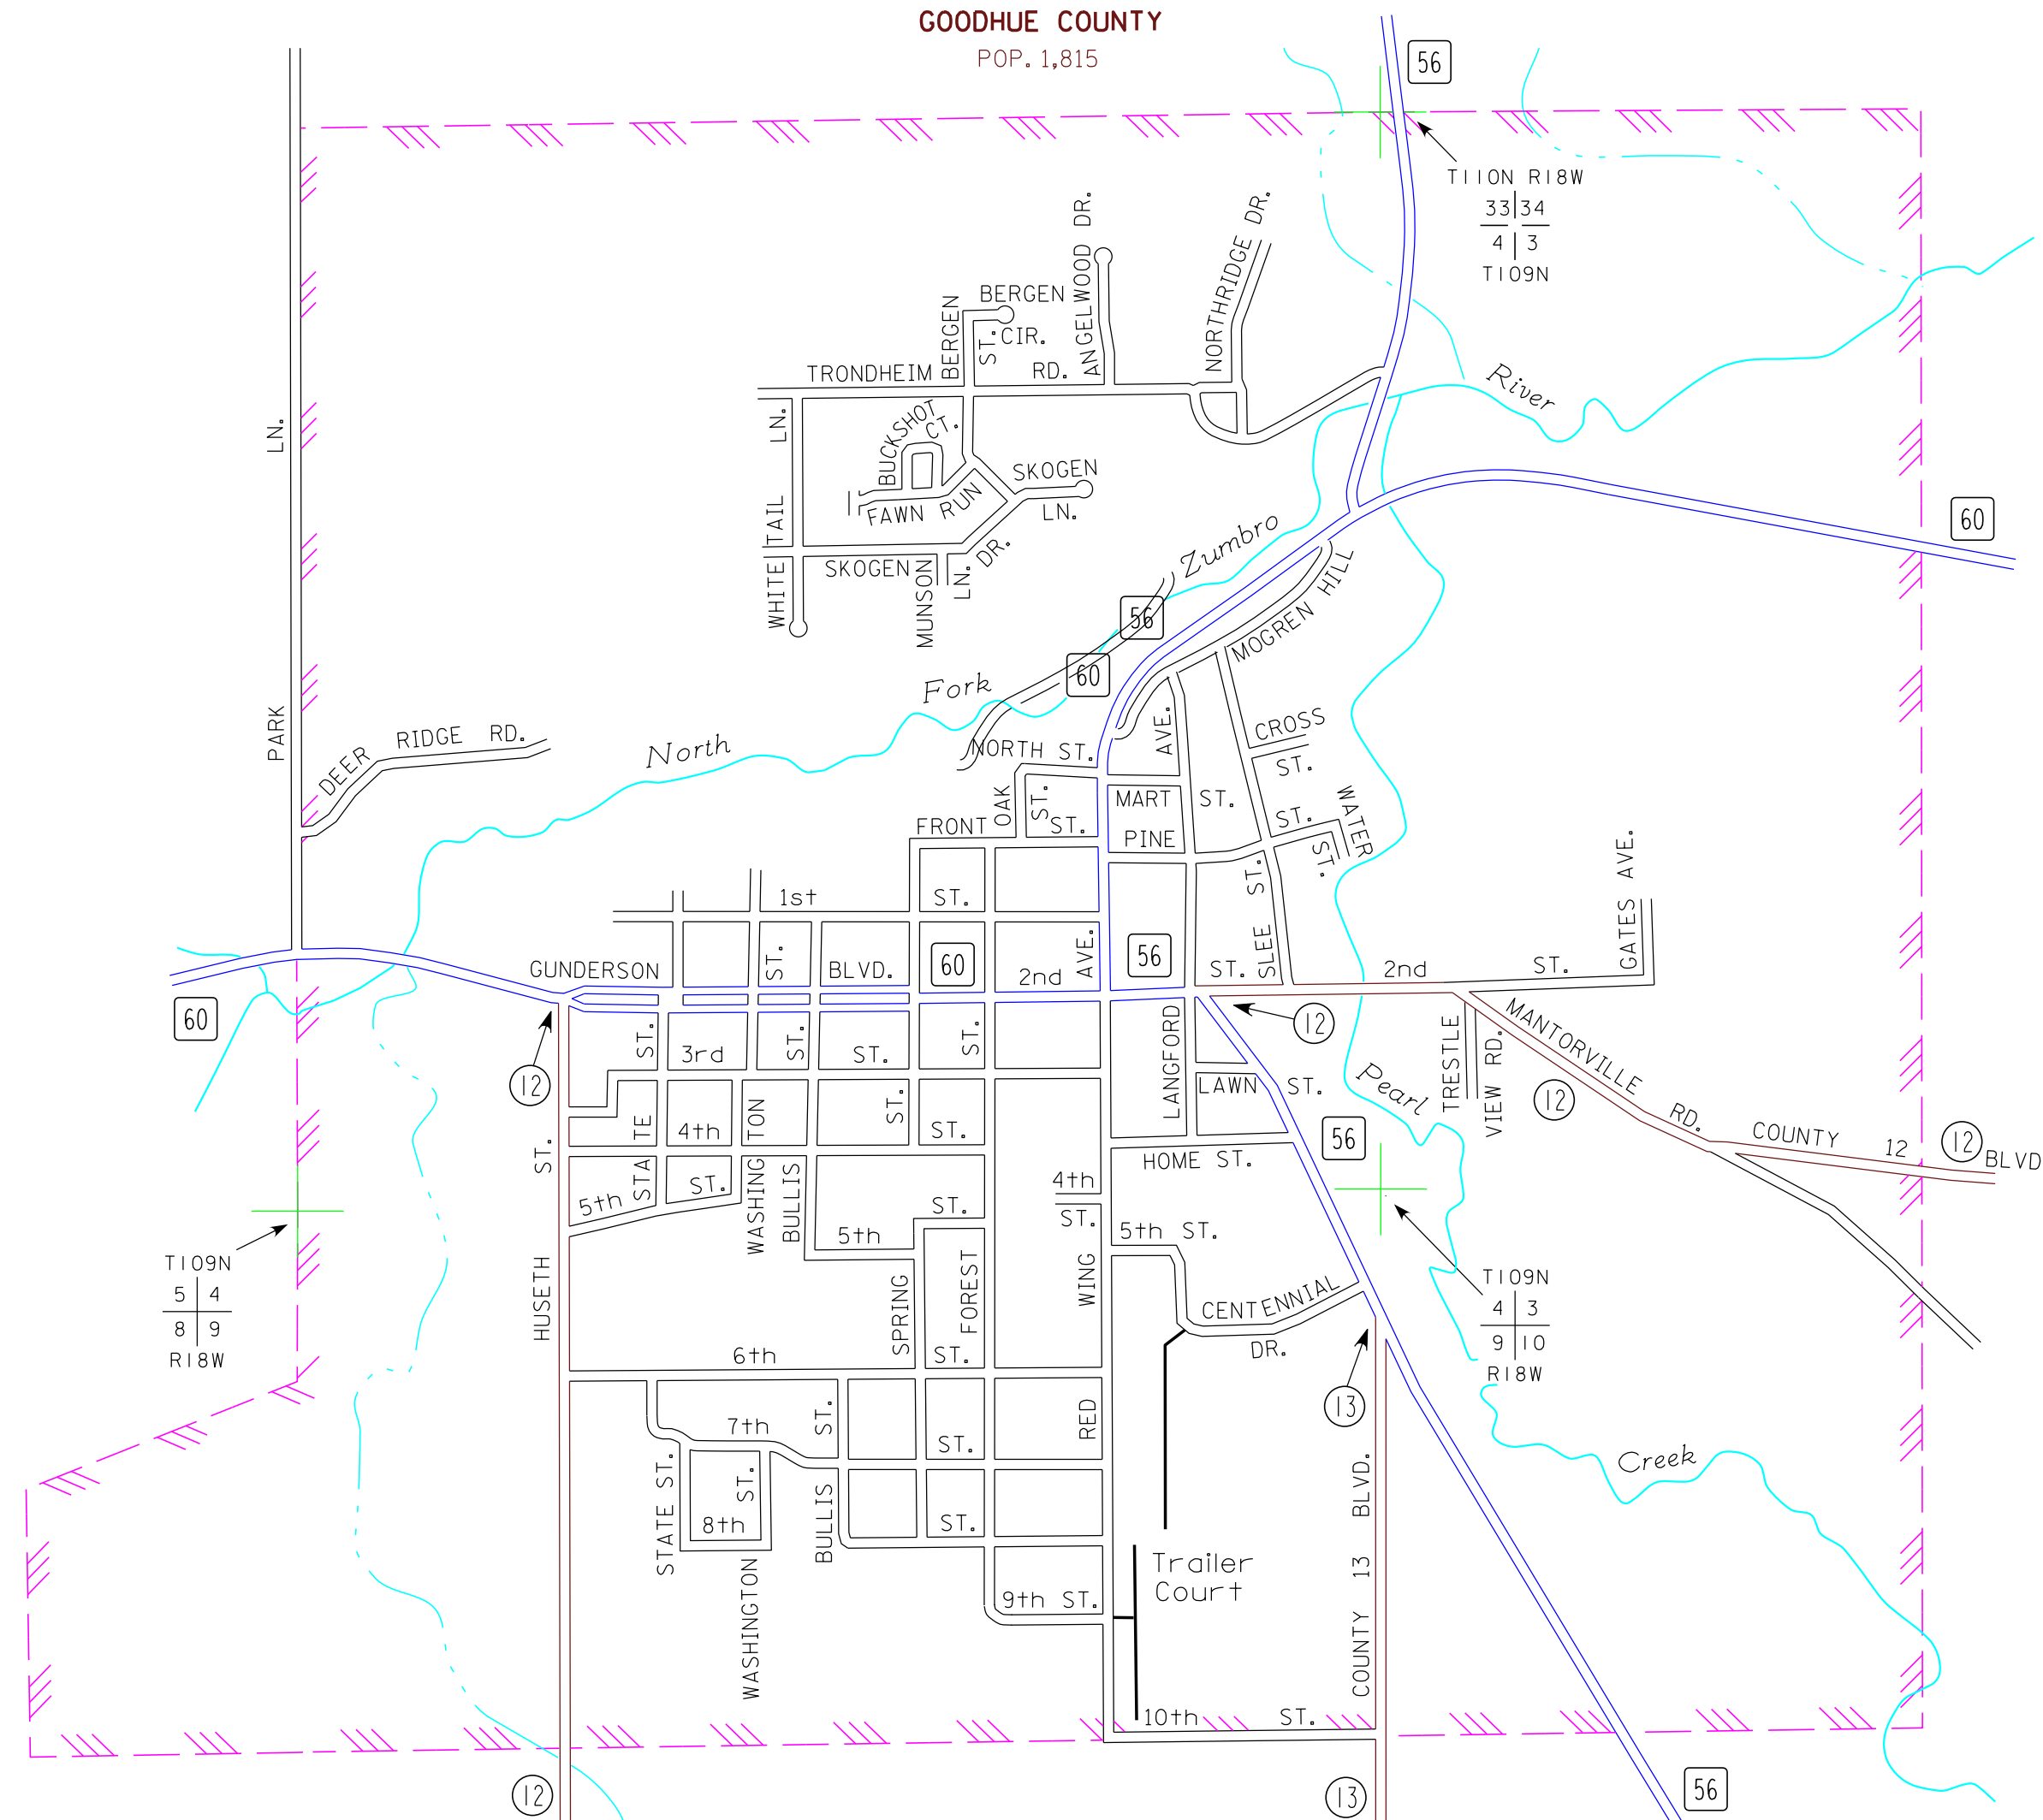

KENYON
GOODHUE COUNTY
POP. 1,815