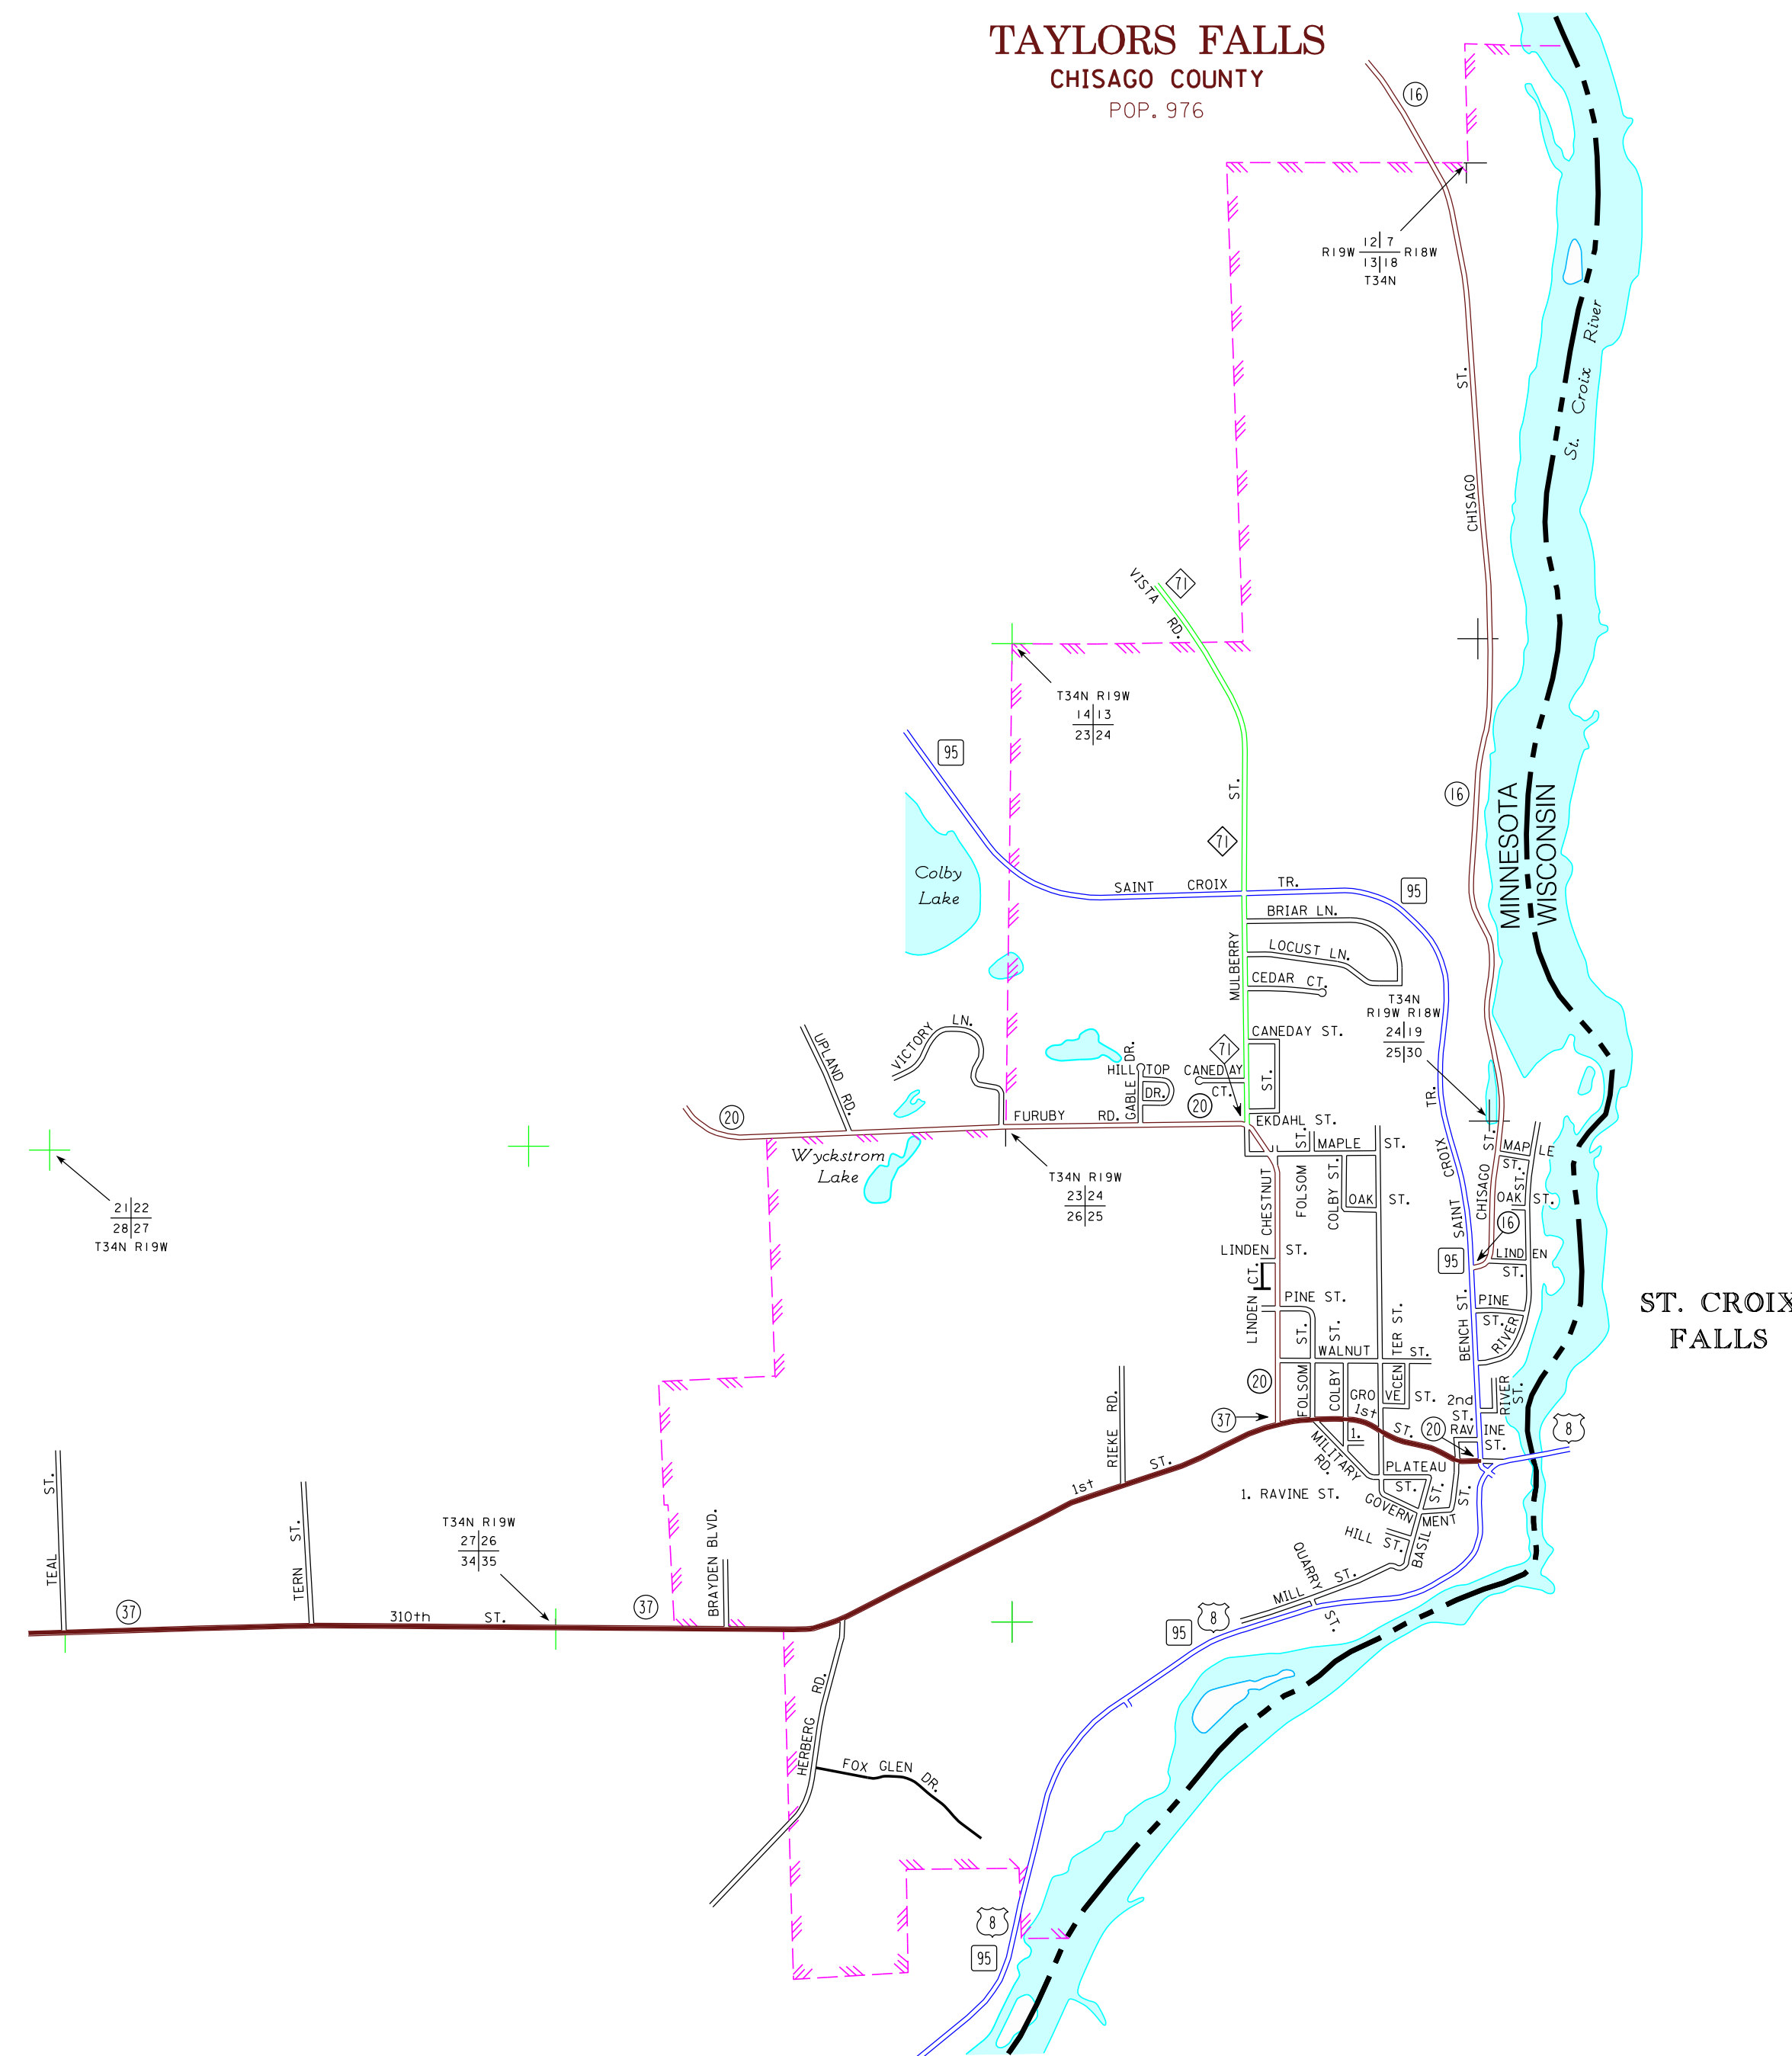

TAYLORS FALLS CHISAGO COUNTY POP. 976

MUNICIPALITIES SHOWN
ON THIS SHEET
RUSH CITY
TAYLORS FALLS

NOTE: 2010 U.S. CENSUS FIGURES SHOWN FOR ALL MUNICIPALITIES UNLESS OTHERWISE STATED.