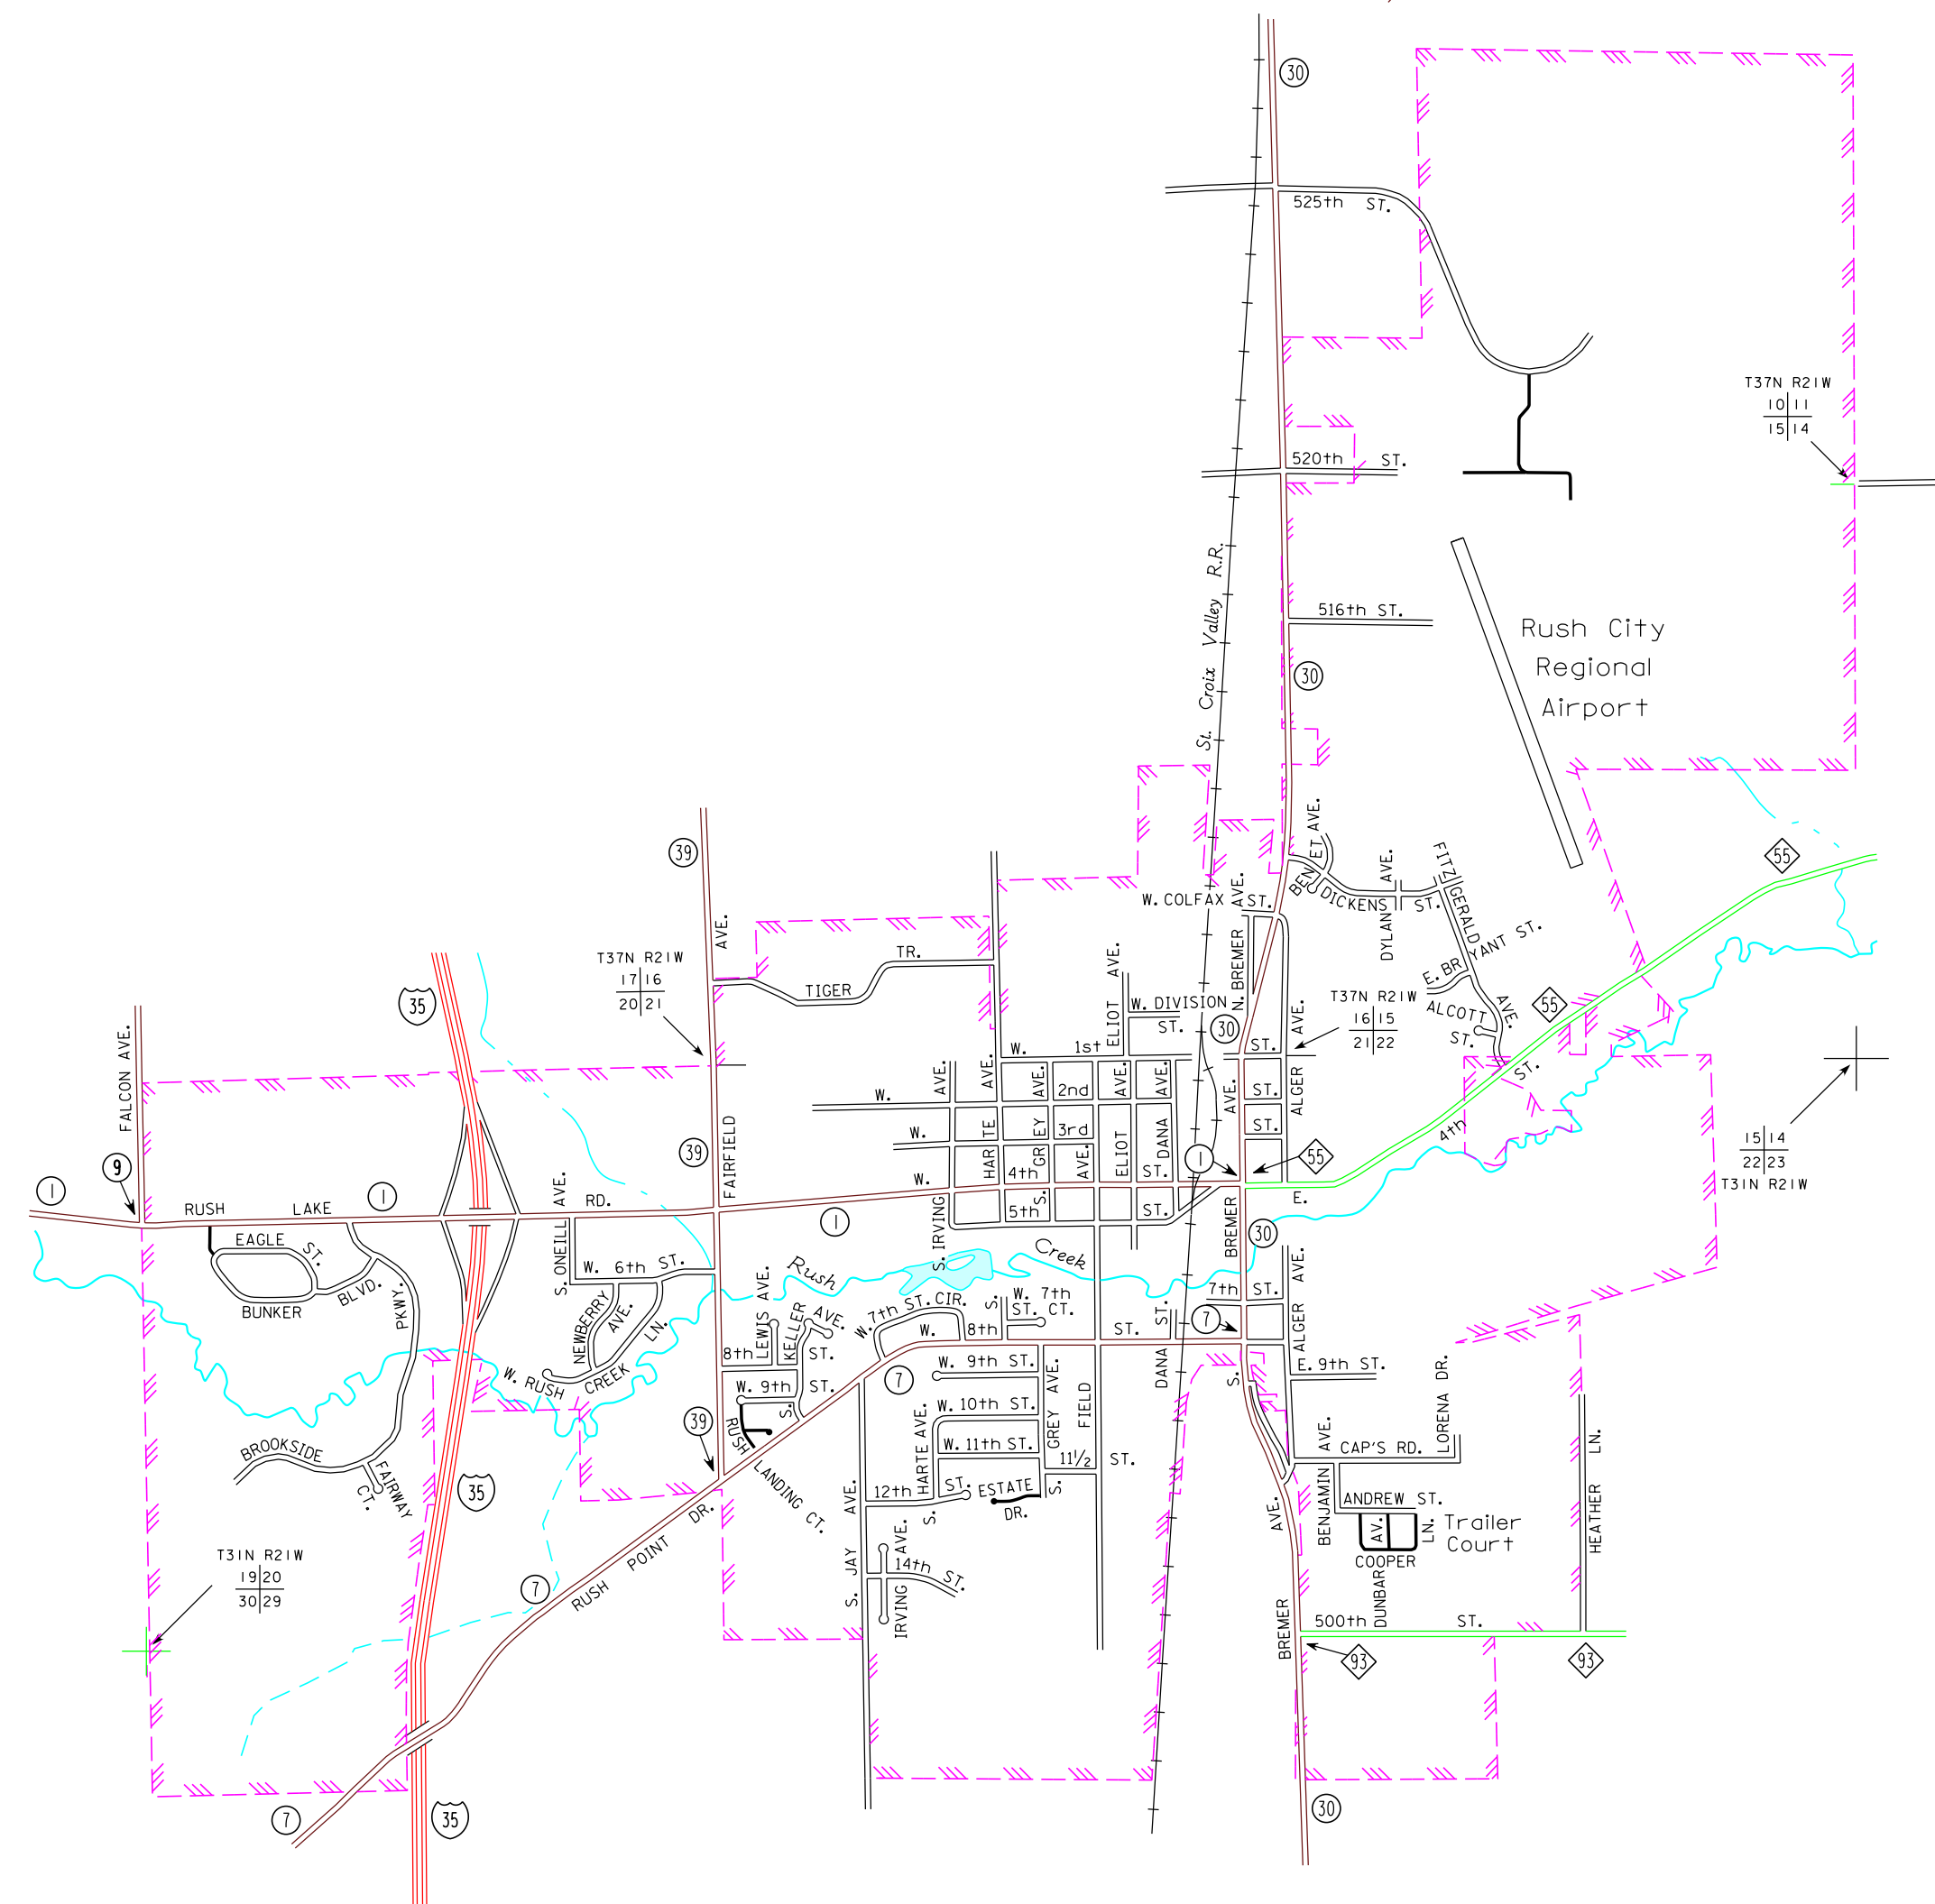

MUNICIPALITIES OF CHISAGO CO.

PREPARED BY THE
MINNESOTA DEPARTMENT OF TRANSPORTATION
OFFICE OF TRANSPORTATION SYSTEM MANAGEMENT
IN COOPERATION WITH
U.S. DEPARTMENT OF TRANSPORTATION
FEDERAL HIGHWAY ADMINISTRATION

2015
BASIC DATA - 2013

LEGEND

- INTERSTATE TRUNK HIGHWAY..... (I-95)
- U.S. TRUNK HIGHWAY..... (16)
- STATE TRUNK HIGHWAY..... (55)
- COUNTY STATE AID HIGHWAY..... (23)
- COUNTY ROAD..... (15)
- PUBLIC ROAD .....
- PRIVATE ROAD .....
- CORPORATE LIMITS.....

RUSH CITY CHISAGO COUNTY POP. 3,079