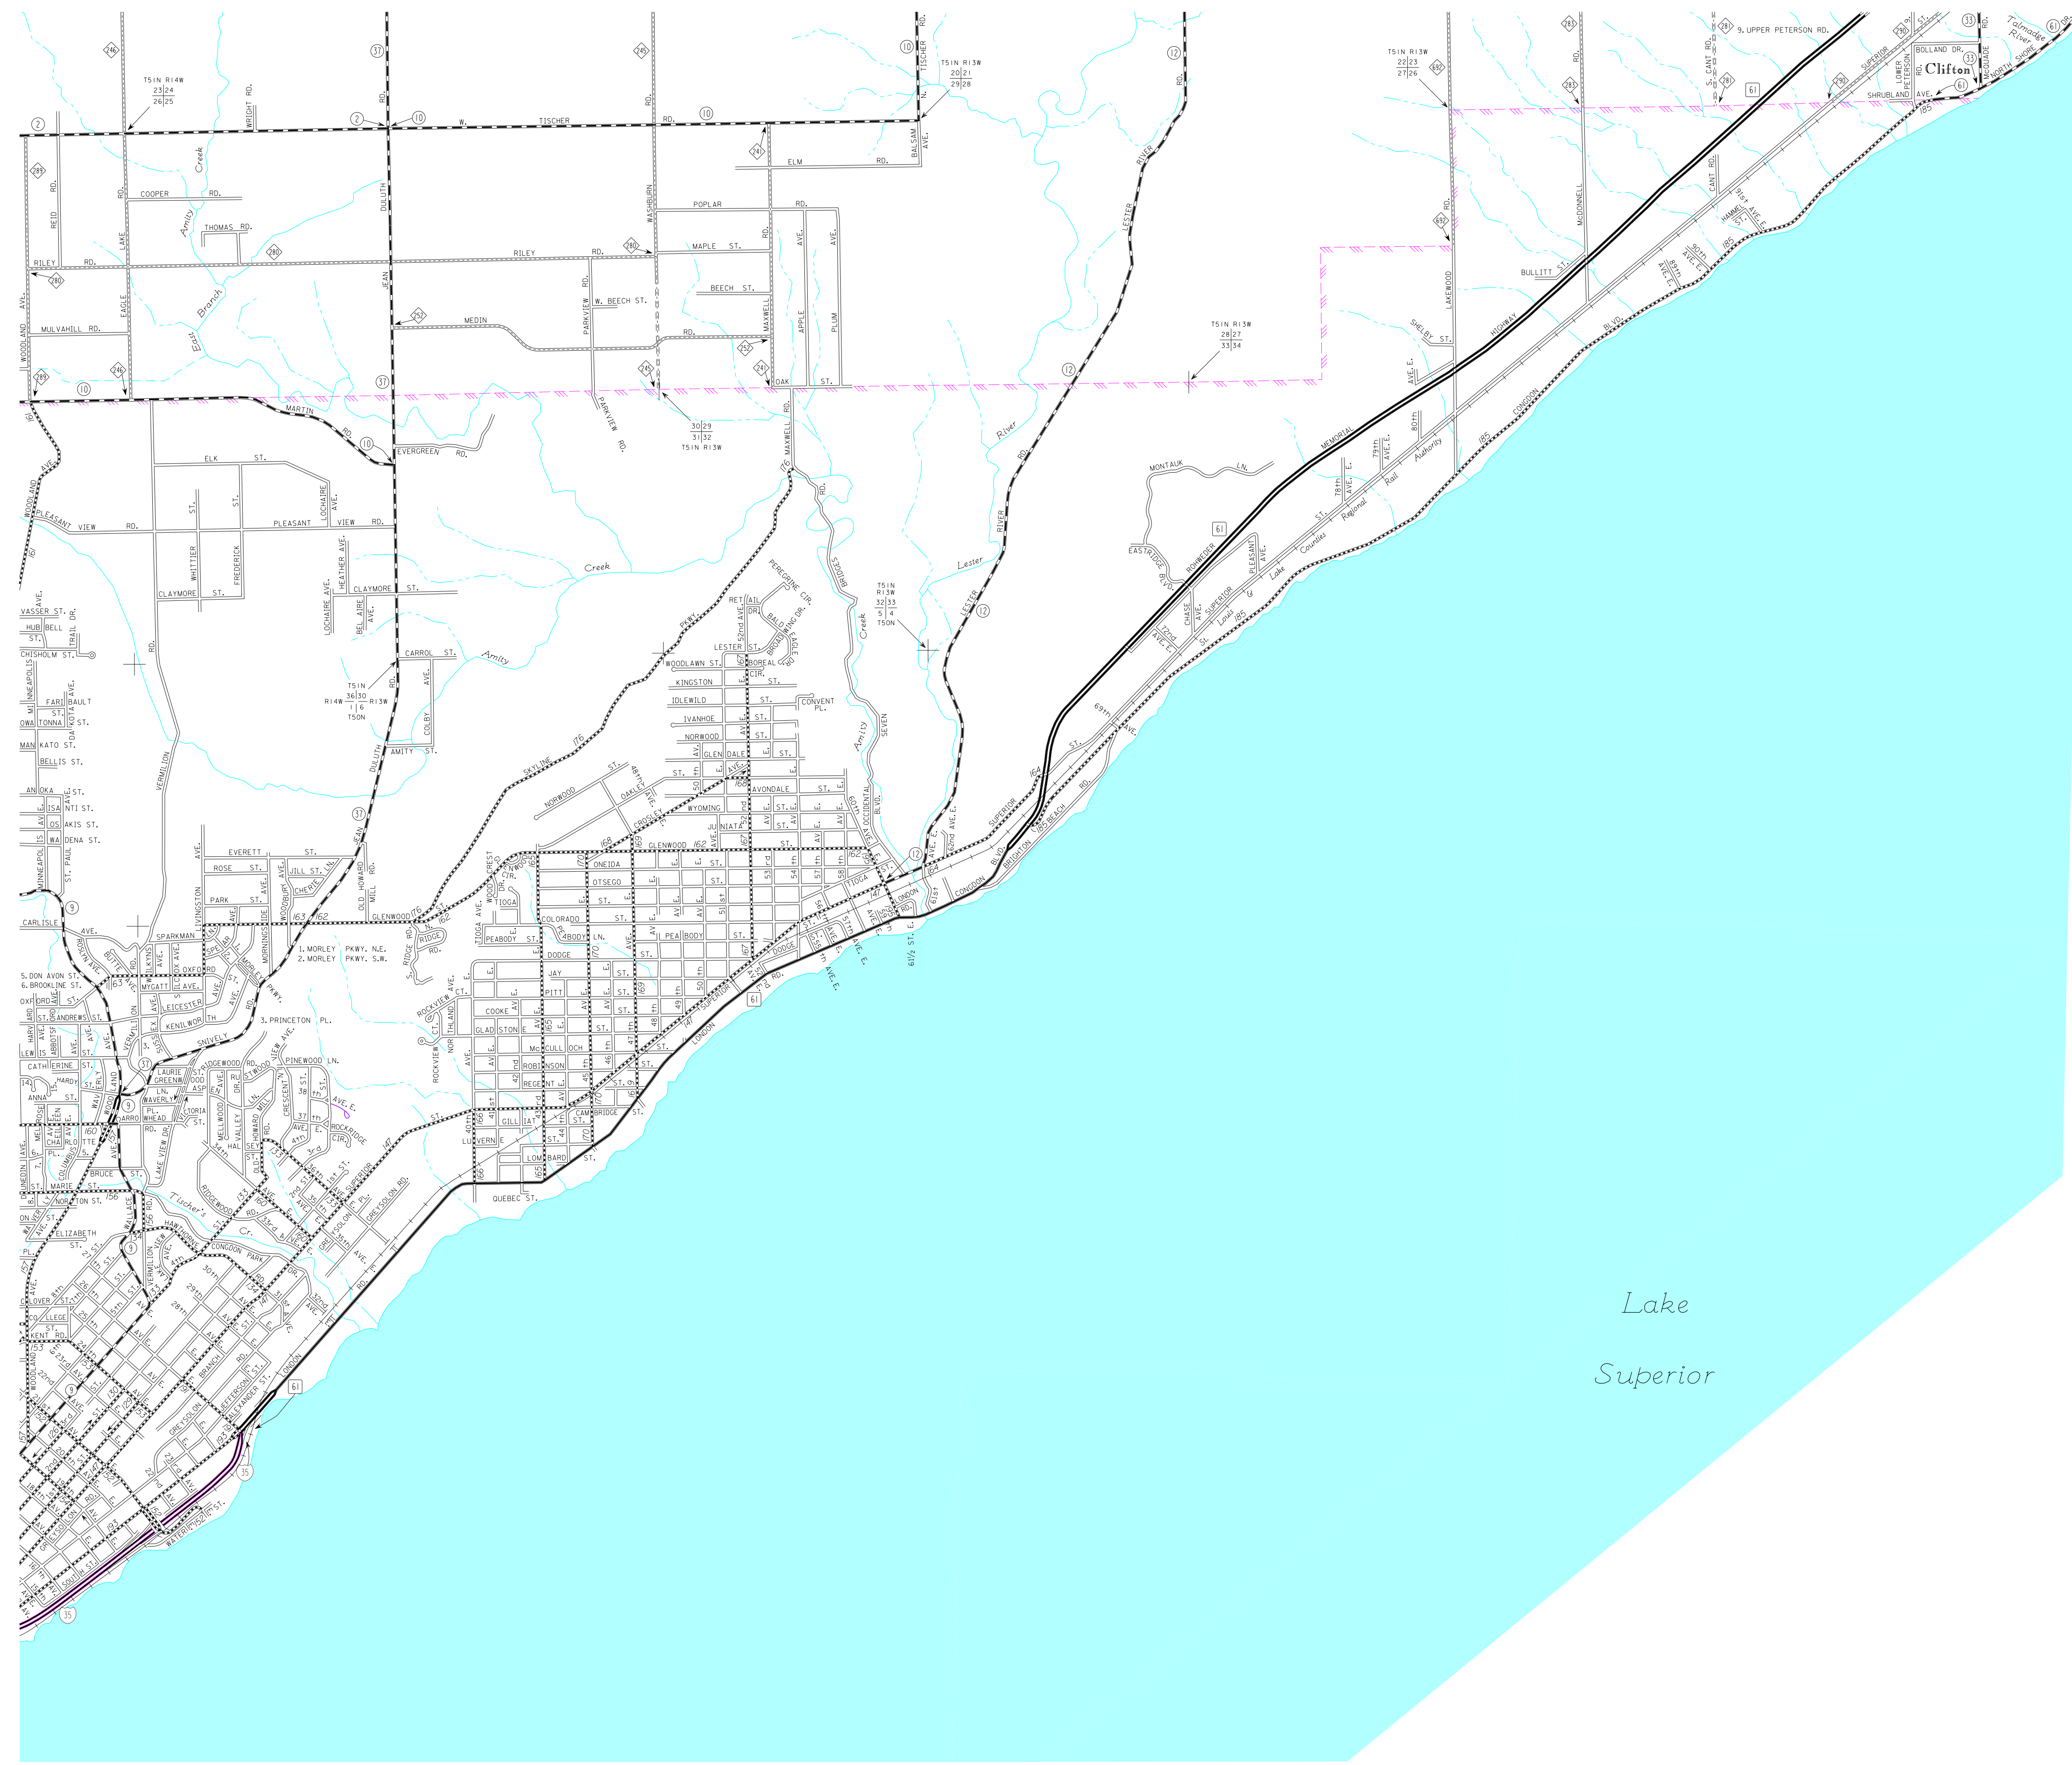

MUNICIPALITY OF DULUTH

PREPARED BY THE
MINNESOTA DEPARTMENT OF TRANSPORTATION
OFFICE OF TRANSPORTATION SYSTEM MANAGEMENT
IN COOPERATION WITH
U.S. DEPARTMENT OF TRANSPORTATION
FEDERAL HIGHWAY ADMINISTRATION

2014
BASIC DATA - 2013

LEGEND

- INTERSTATE TRUNK HIGHWAY..... (35)
- U.S. TRUNK HIGHWAY..... (16)
- STATE TRUNK HIGHWAY..... (55)
- COUNTY STATE AID HIGHWAY..... (2)
- COUNTY ROAD..... (1)
- CORPORATE LIMITS.....
- PUBLIC ROAD.....
- PRIVATE ROAD.....

Lake
Superior