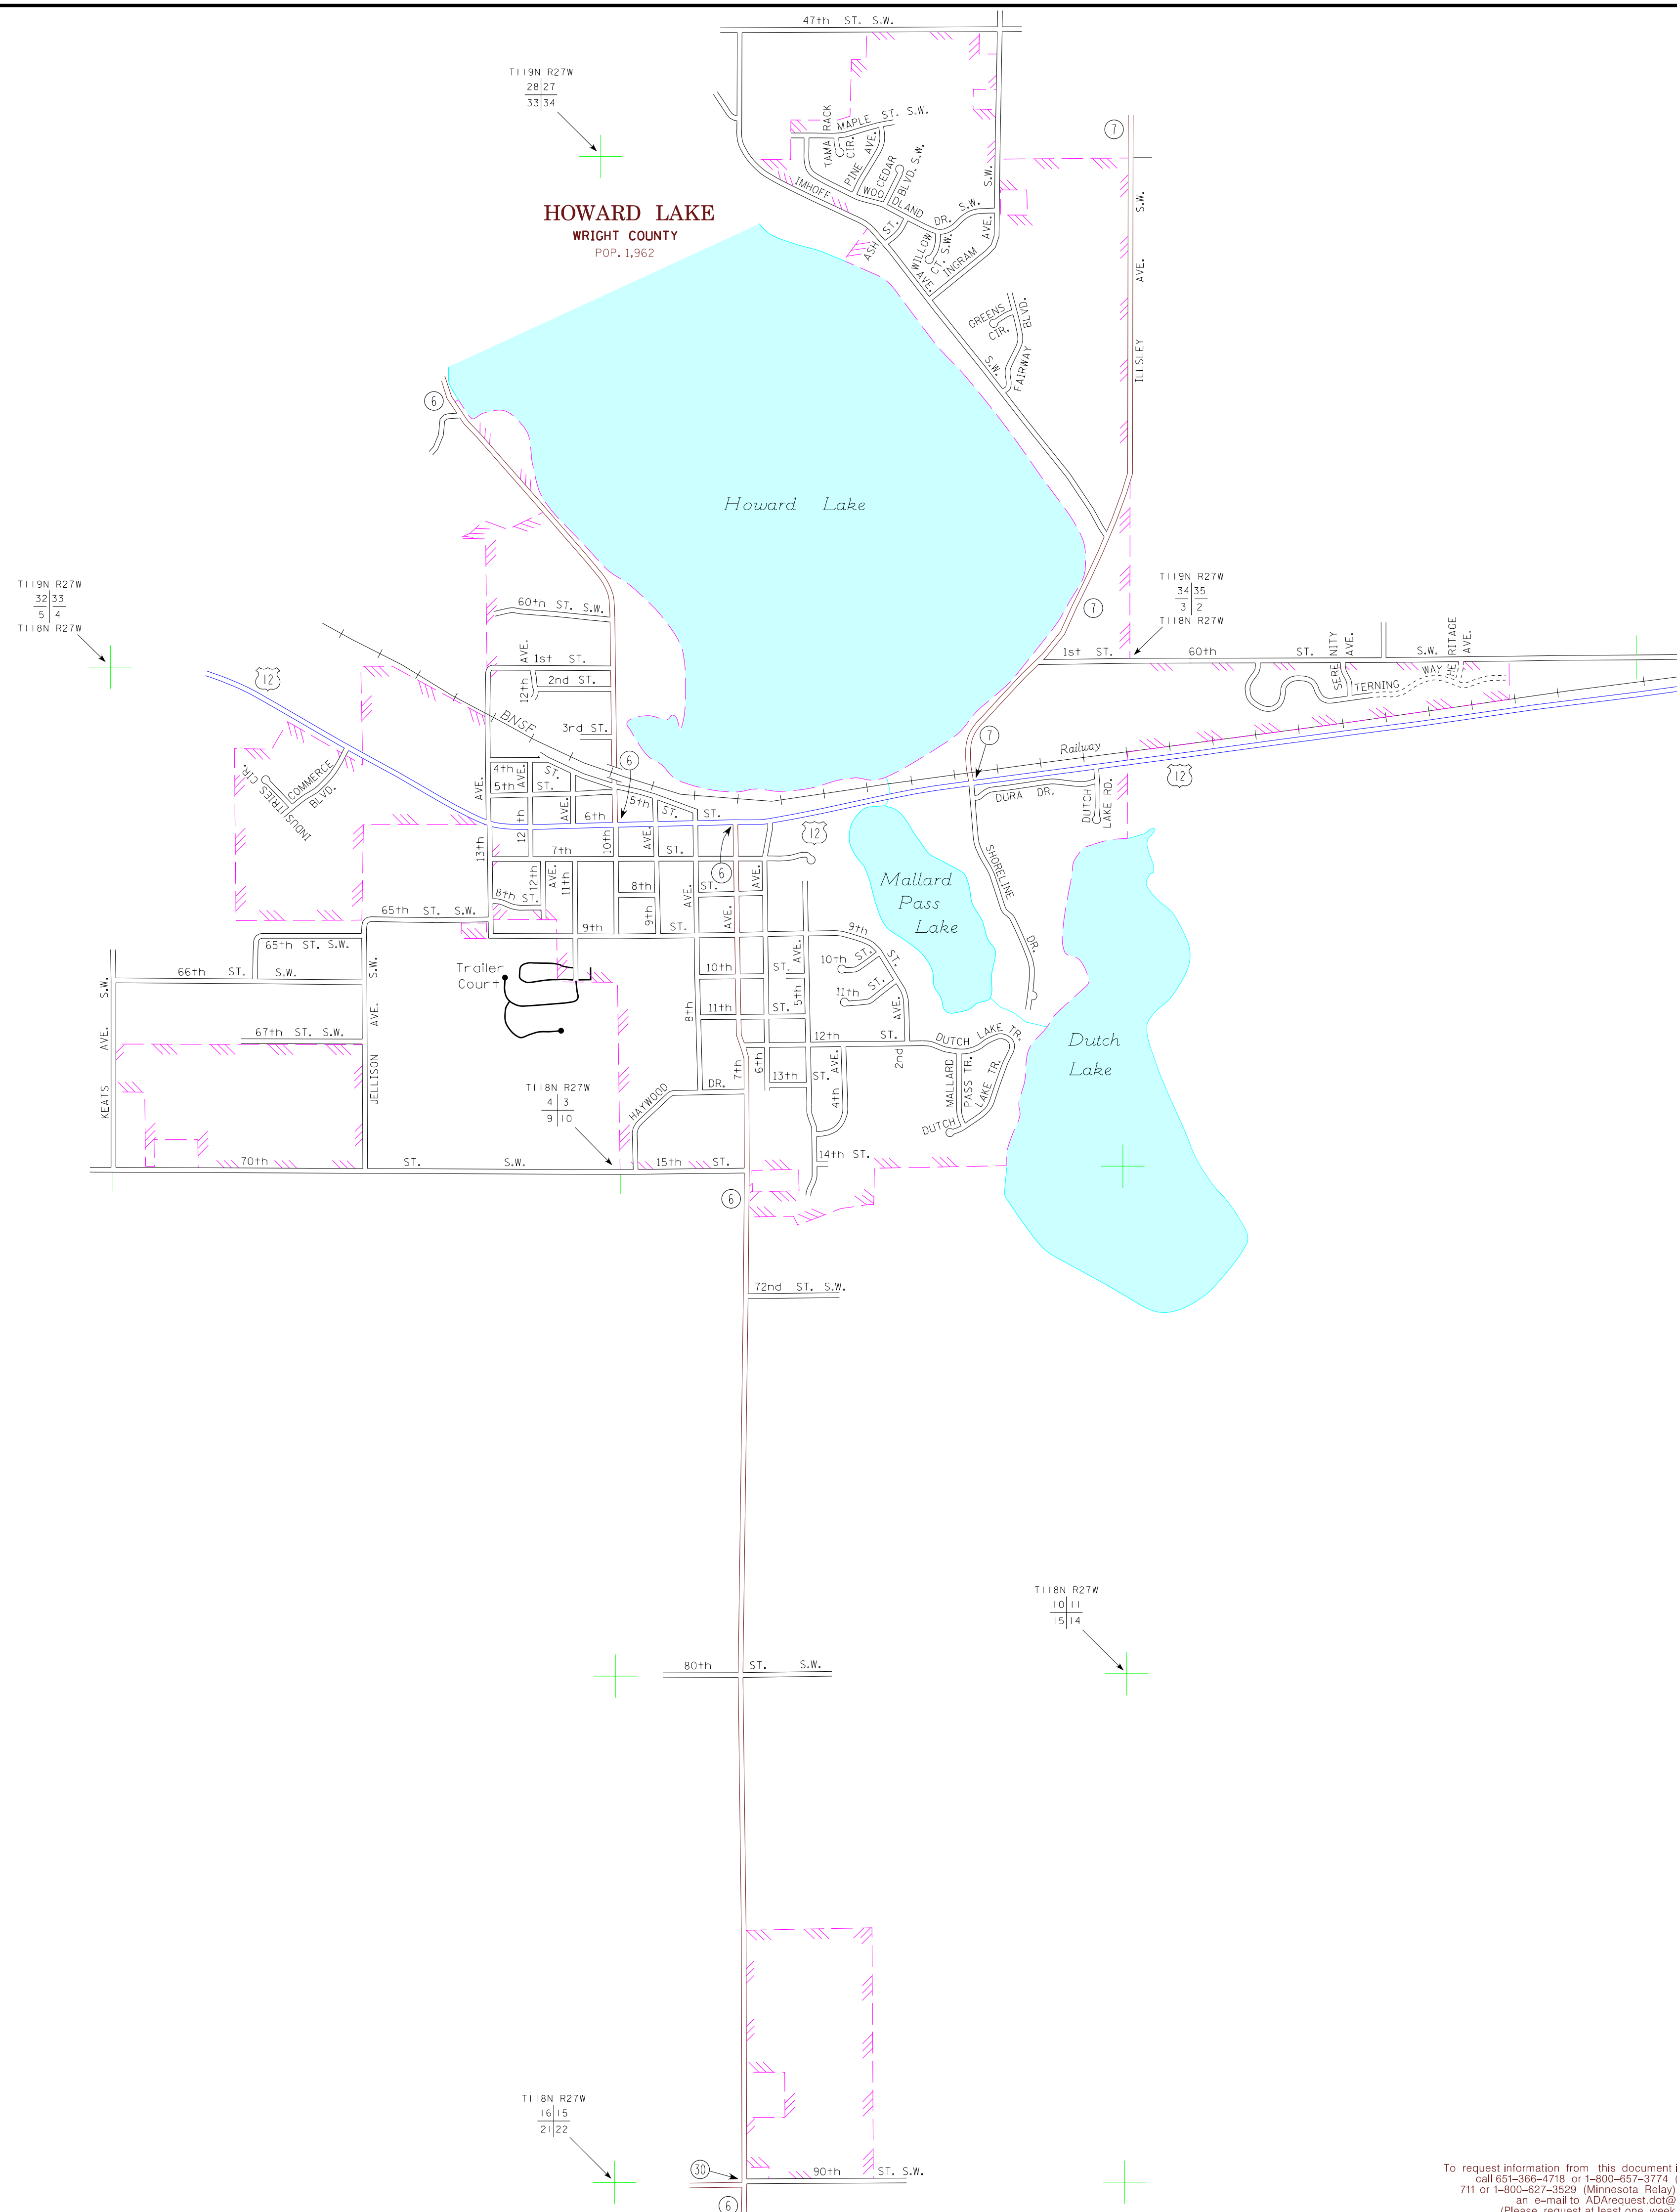

MUNICIPALITIES OF WRIGHT CO.

PREPARED BY THE
MINNESOTA DEPARTMENT OF TRANSPORTATION
OFFICE OF TRANSPORTATION DATA & ANALYSIS
IN COOPERATION WITH
U.S. DEPARTMENT OF TRANSPORTATION
FEDERAL HIGHWAY ADMINISTRATION

2011
BASIC DATA - 2008

LEGEND

- INTERSTATE TRUNK HIGHWAY..... (35)
- U.S. TRUNK HIGHWAY..... (10)
- STATE TRUNK HIGHWAY..... (55)
- COUNTY STATE AID HIGHWAY..... (23)
- COUNTY ROAD..... (15)
- PUBLIC ROAD .....
- PRIVATE ROAD .....
- CORPORATE LIMITS.....

MUNICIPALITIES SHOWN
ON THIS SHEET
HOWARD LAKE

NOTE: 2010 U.S. CENSUS FIGURES SHOWN FOR ALL MUNICIPALITIES UNLESS OTHERWISE STATED.