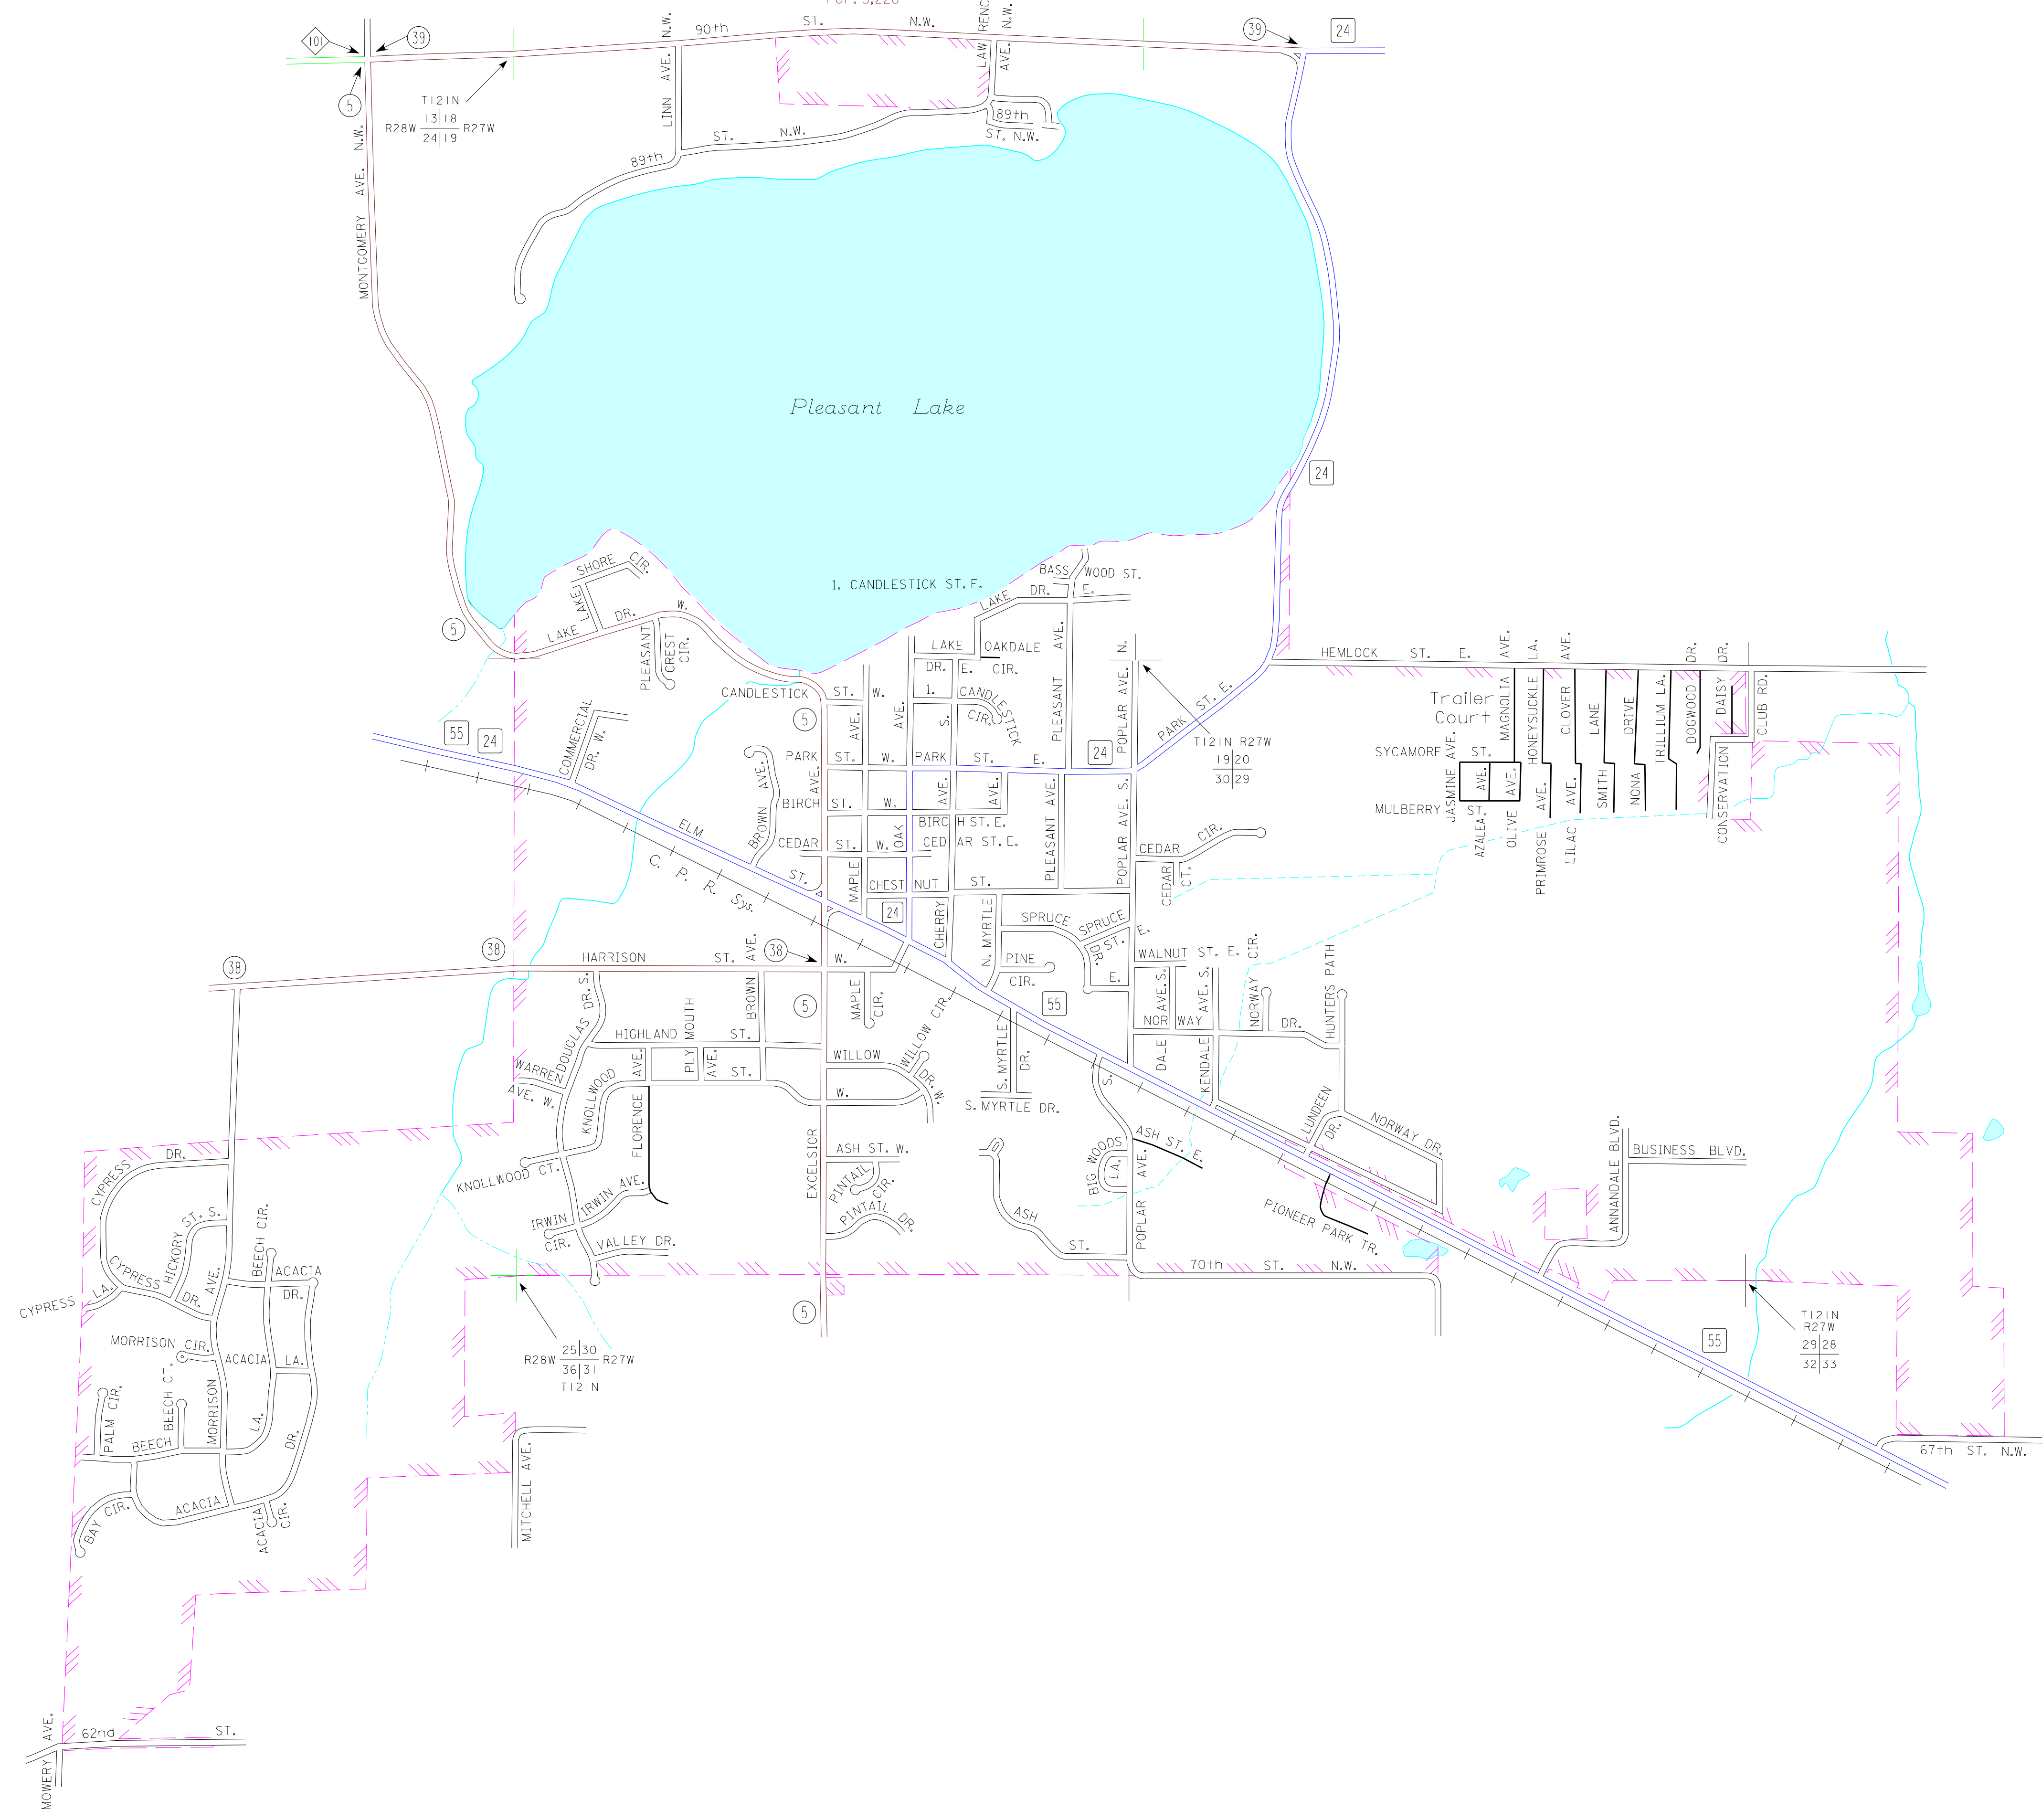

ANNANDALE
WRIGHT COUNTY
POP. 3,228

MUNICIPALITIES OF
WRIGHT CO.

PREPARED BY THE
MINNESOTA DEPARTMENT OF TRANSPORTATION
OFFICE OF TRANSPORTATION DATA & ANALYSIS
IN COOPERATION WITH
U.S. DEPARTMENT OF TRANSPORTATION
FEDERAL HIGHWAY ADMINISTRATION

2011
BASIC DATA - 2008

LEGEND

- INTERSTATE TRUNK HIGHWAY..... (35)
- U.S. TRUNK HIGHWAY..... (10)
- STATE TRUNK HIGHWAY..... (55)
- COUNTY STATE AID HIGHWAY..... (23)
- COUNTY ROAD..... (15)
- PUBLIC ROAD .....
- PRIVATE ROAD .....
- CORPORATE LIMITS.....

MUNICIPALITIES SHOWN
ON THIS SHEET
ANNANDALE

NOTE: 2010 U.S. CENSUS FIGURES SHOWN FOR ALL MUNICIPALITIES UNLESS OTHERWISE STATED.