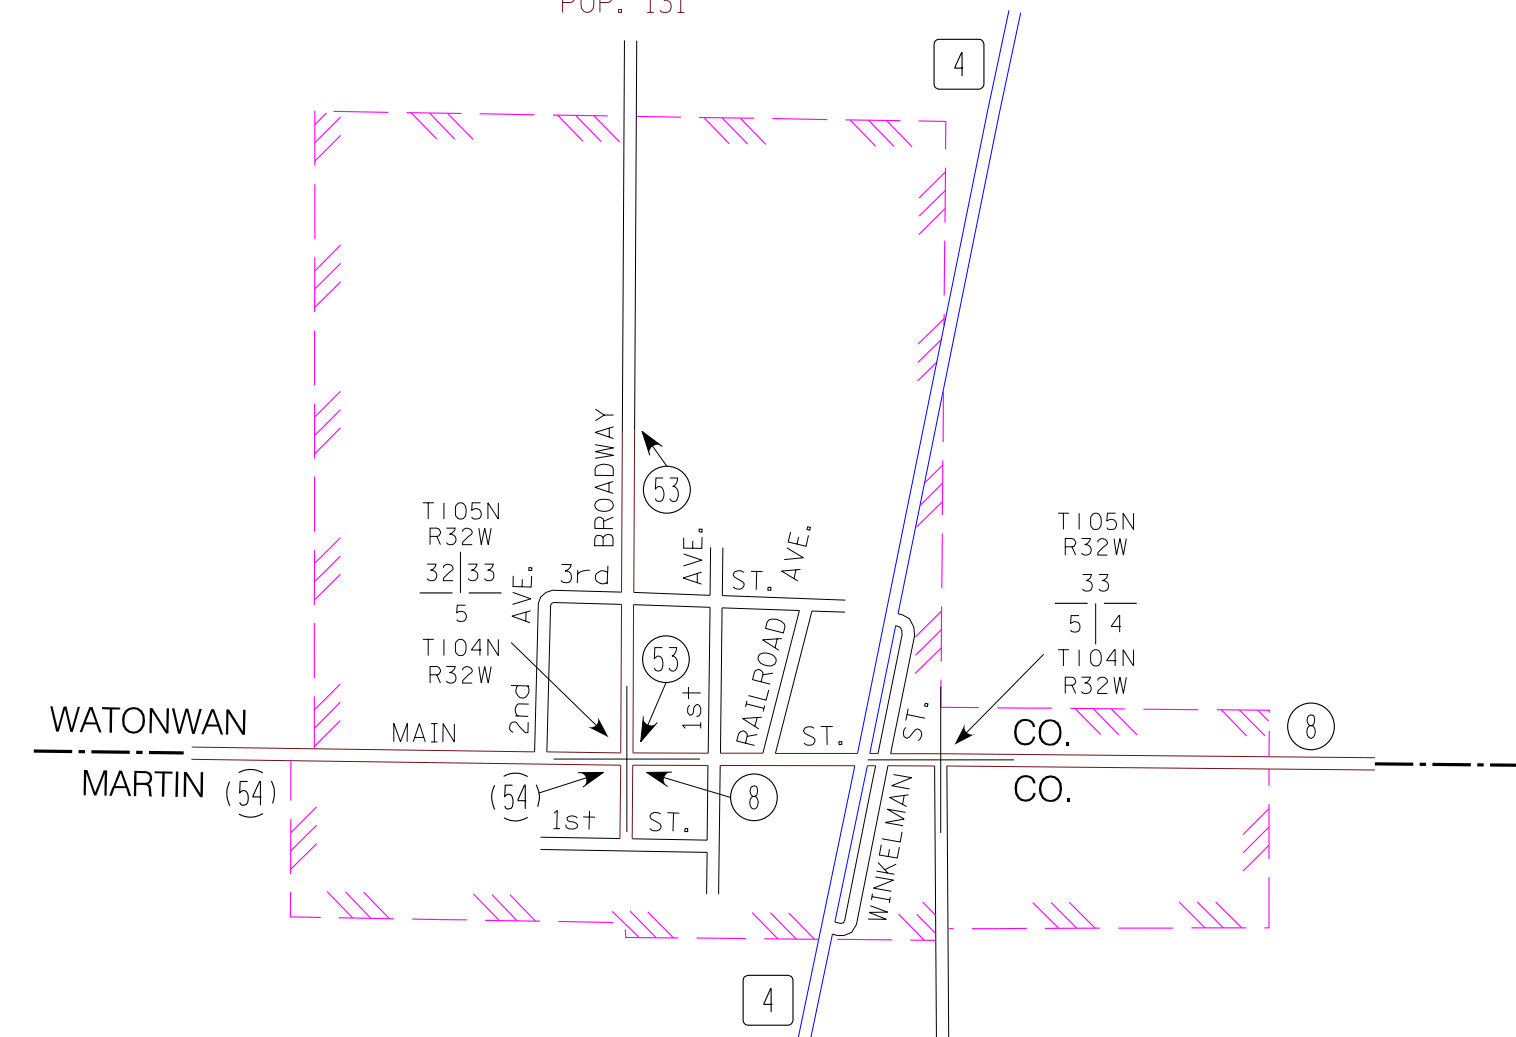

ORMSBY
WATONWAN AND MARTIN COUNTIES
POP. 131

LA SALLE
WATONWAN COUNTY
POP. 87

1. MUNICIPALITIES SHOWN
   ON THIS SHEET
2. BUTTERFIELD
   - LA SALLE
   - ODIN
   - ORMSBY
   - ST. JAMES

NOTE: 2010 U.S. CENSUS FIGURES SHOWN FOR ALL MUNICIPALITIES UNLESS OTHERWISE STATED.