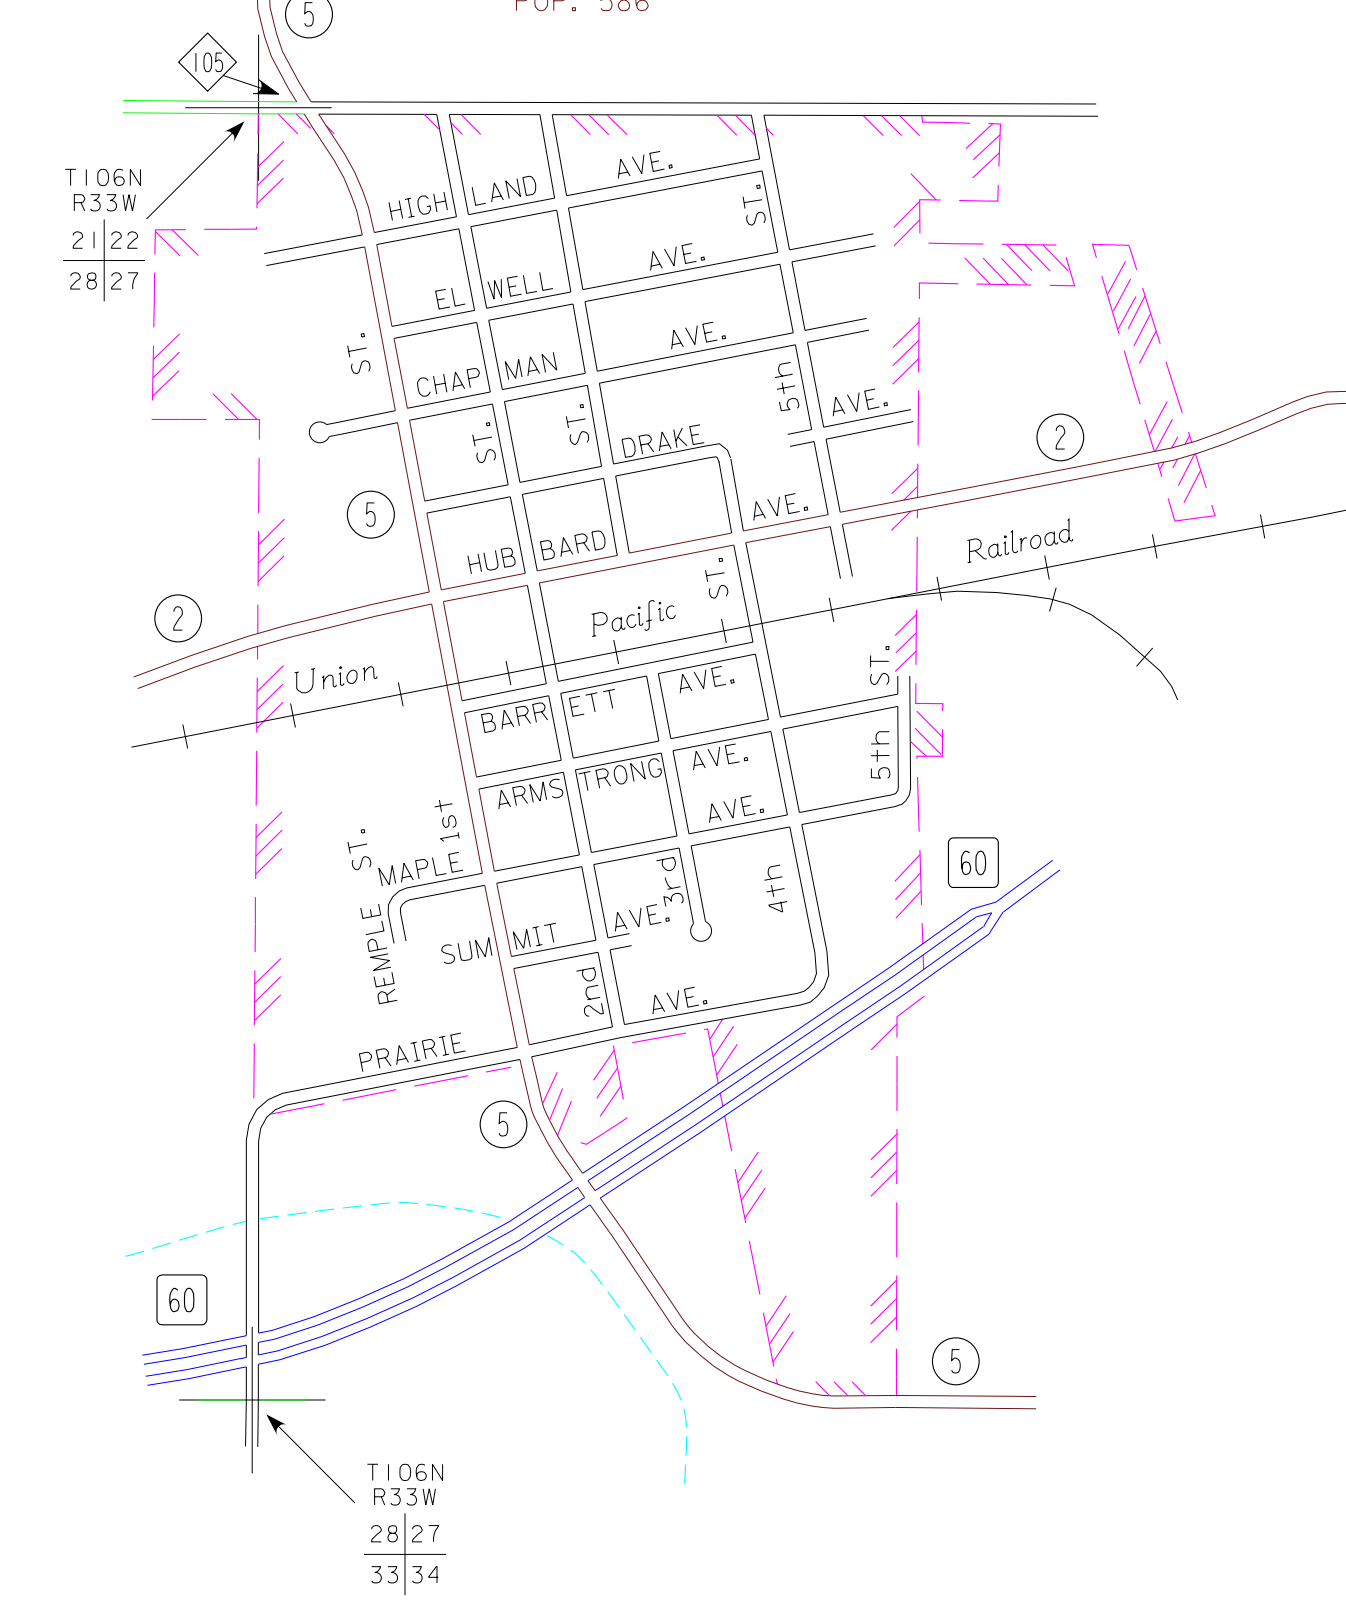

BUTTERFIELD
WATONWAN COUNTY
POP. 586