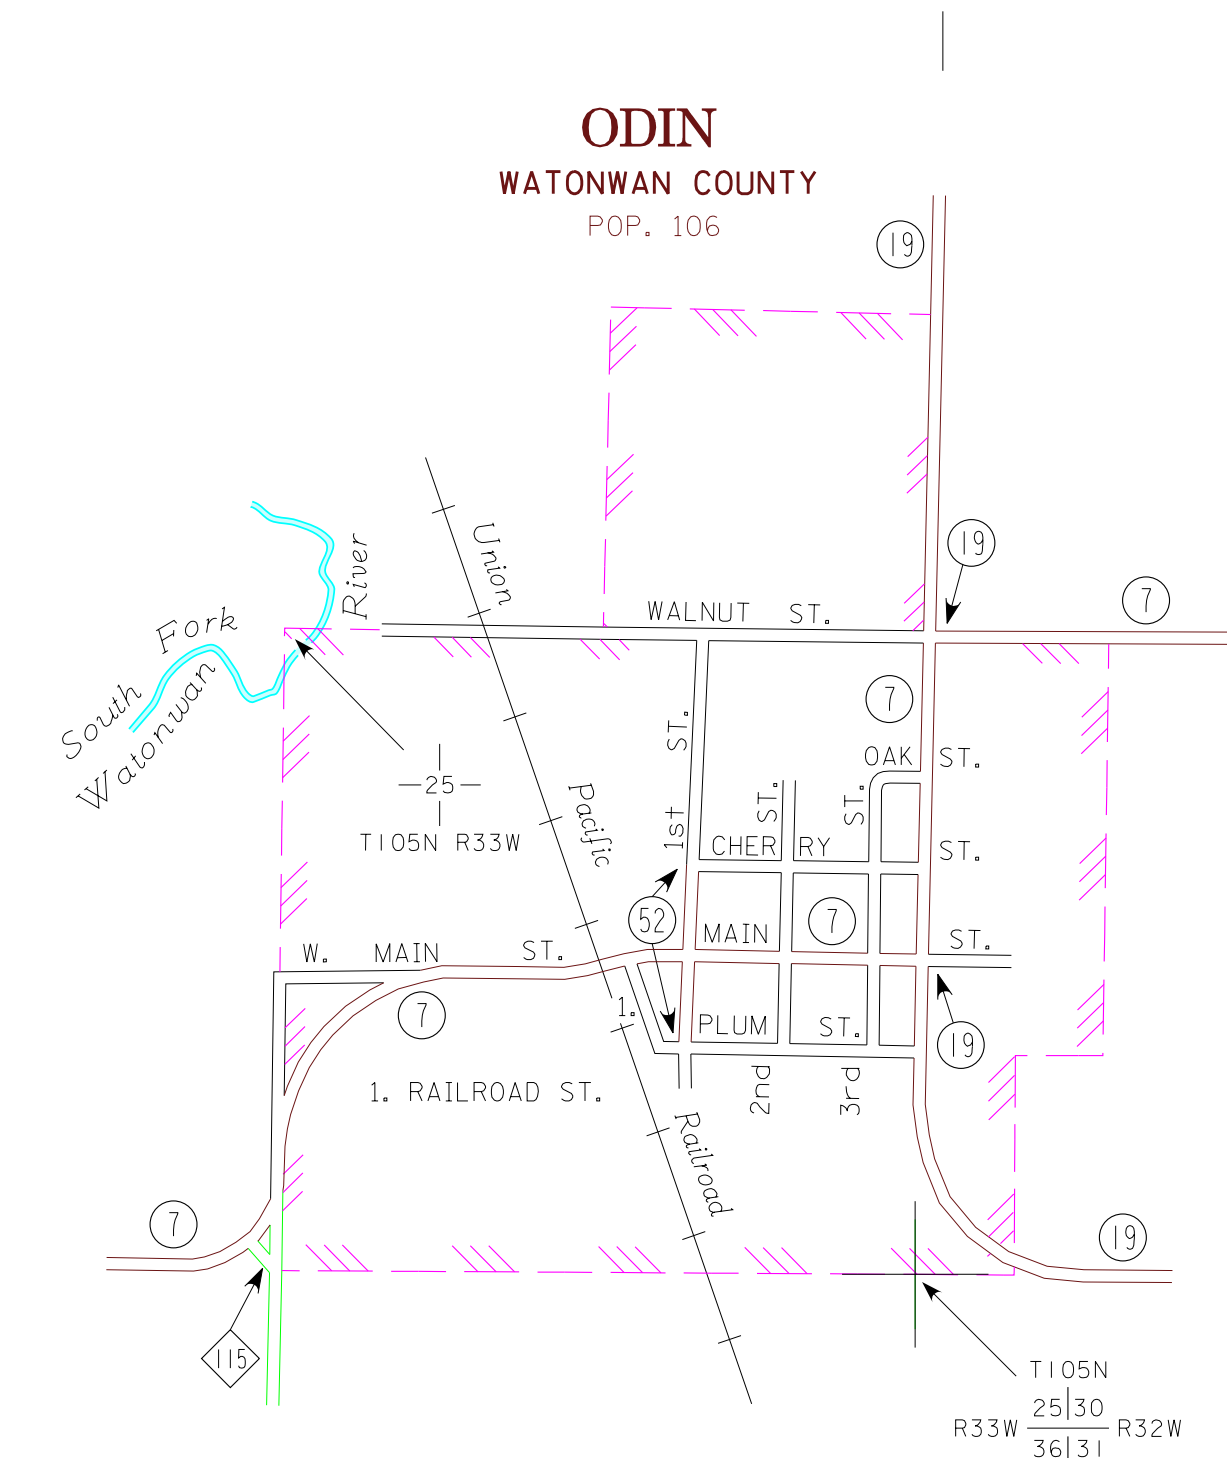

ODIN
WATONWAN COUNTY
POP. 106