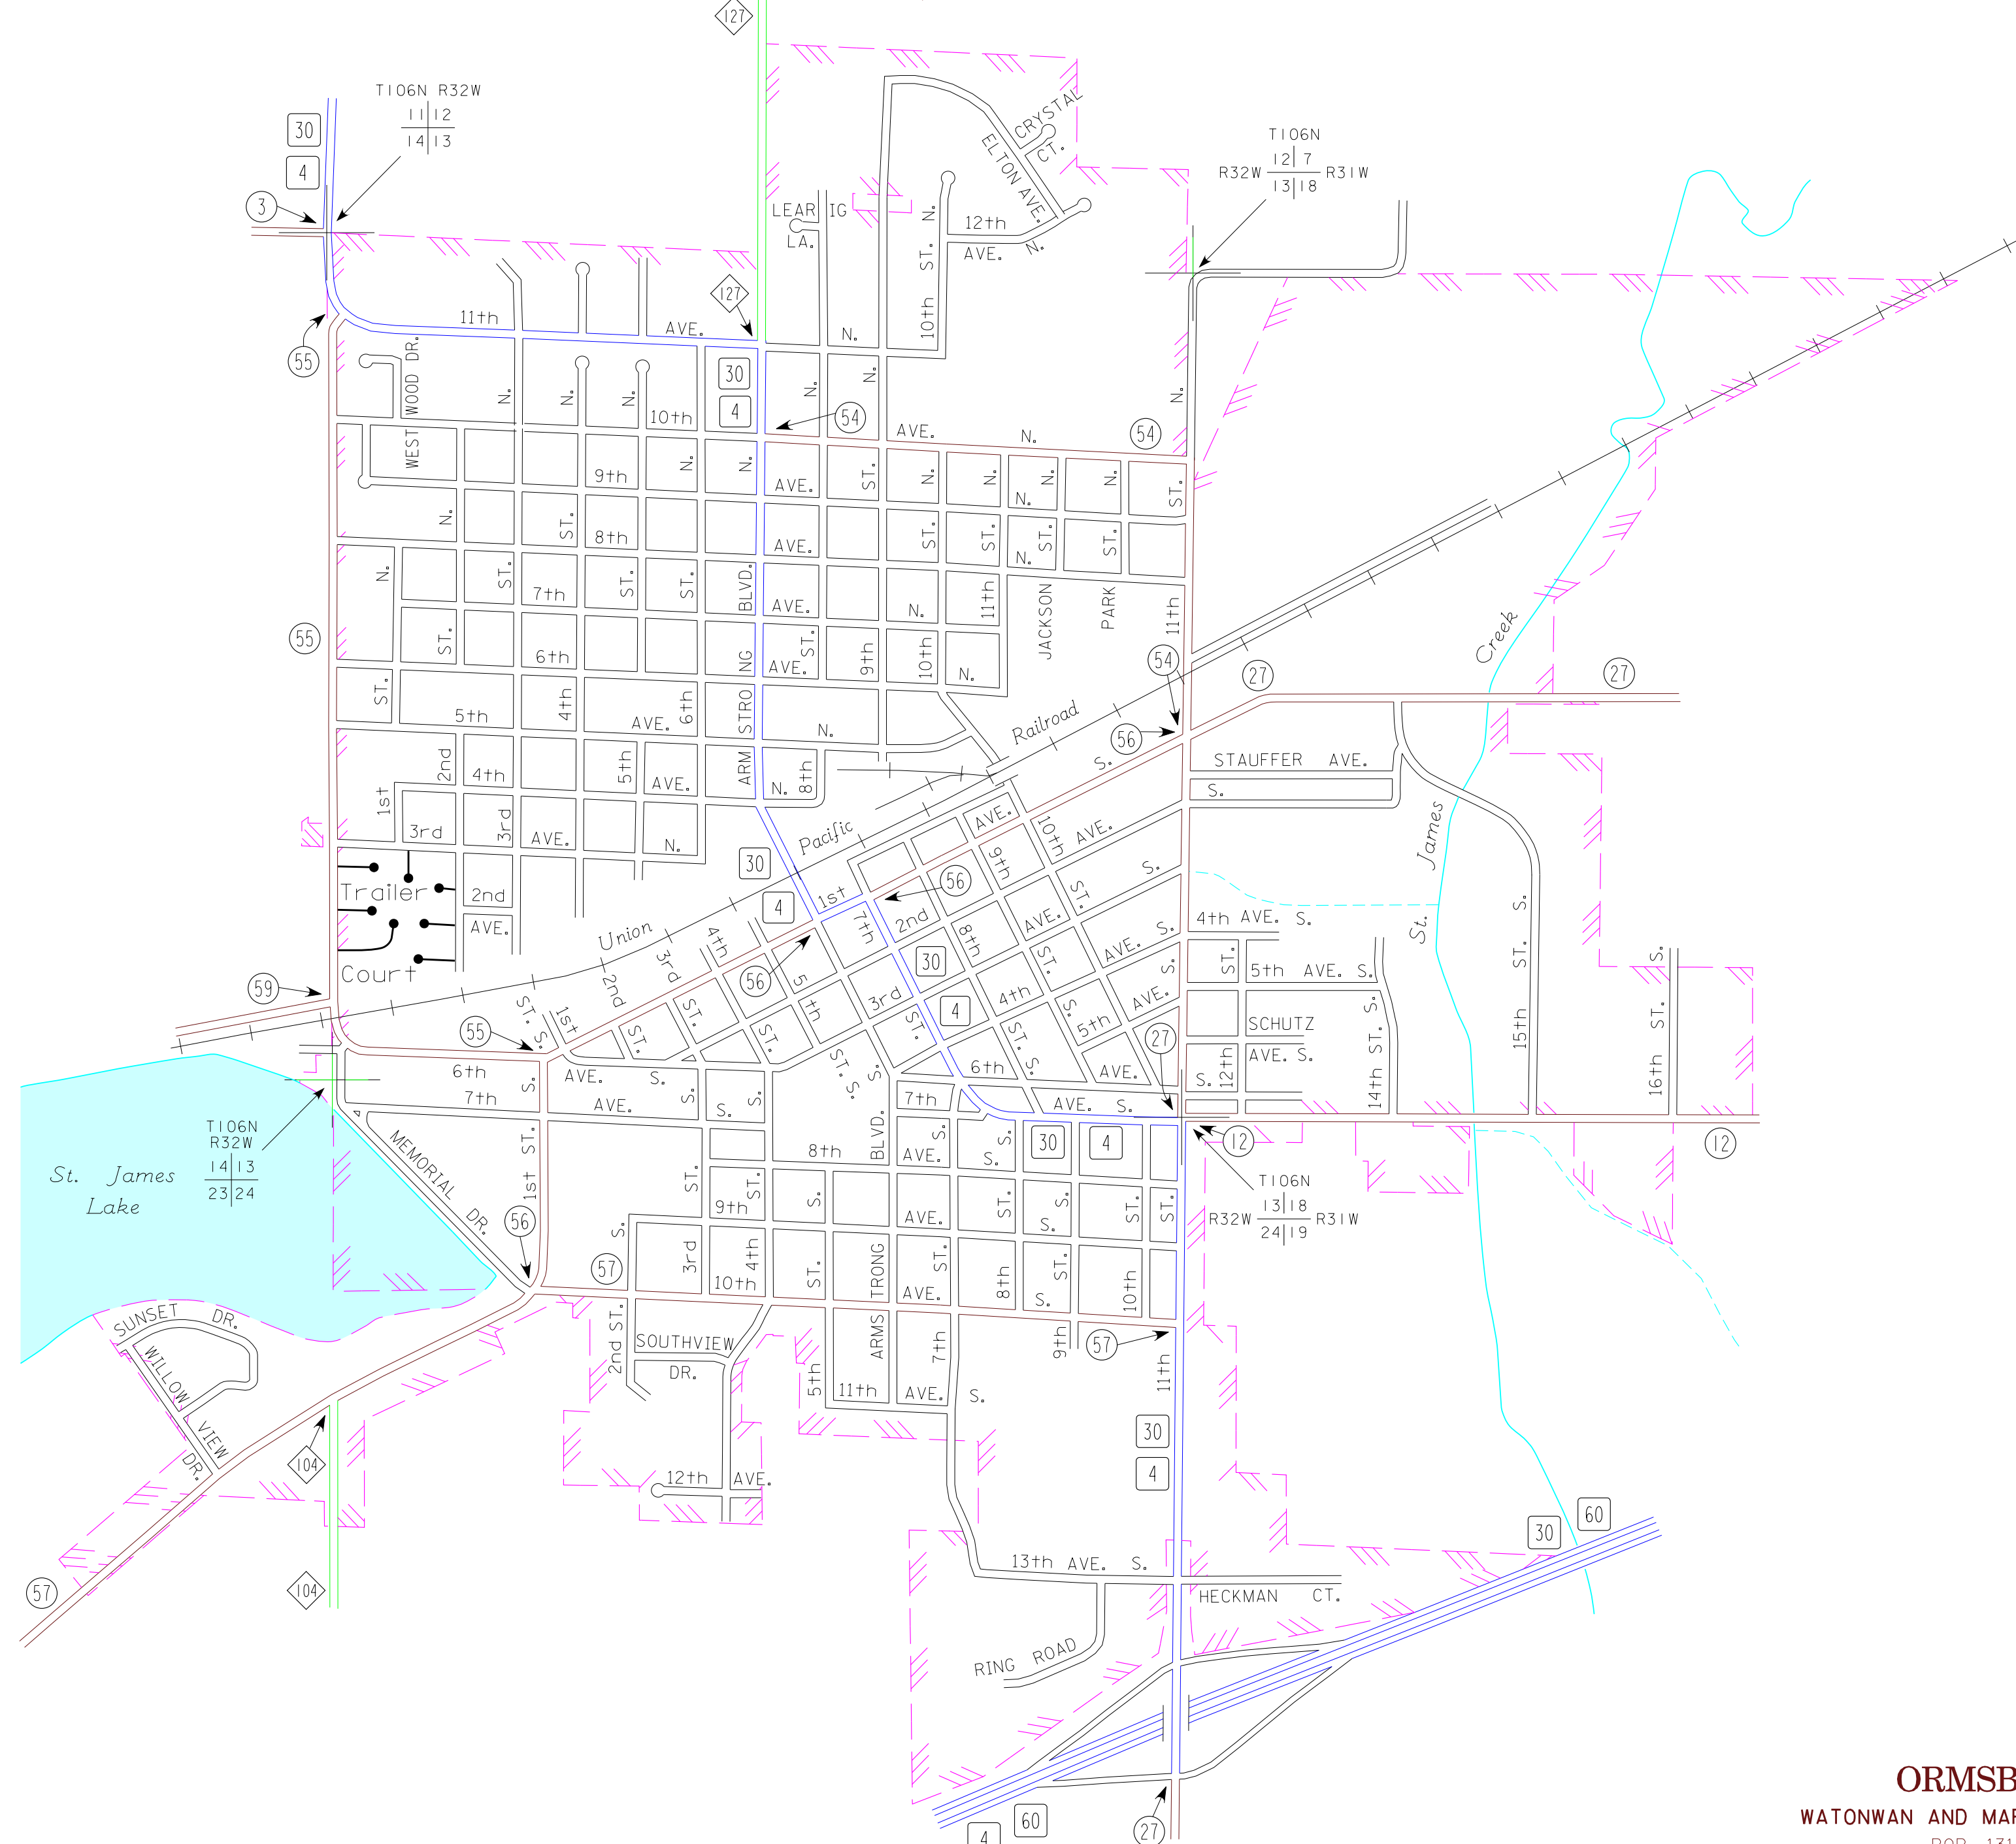

MUNICIPALITIES OF
WATONWAN CO.

PREPARED BY THE
MINNESOTA DEPARTMENT OF TRANSPORTATION
OFFICE OF TRANSPORTATION DATA & ANALYSIS
IN COOPERATION WITH
U.S. DEPARTMENT OF TRANSPORTATION
FEDERAL HIGHWAY ADMINISTRATION

2011
BASIC DATA - 2009

LEGEND

- INTERSTATE TRUNK HIGHWAY..... (35)
- U.S. TRUNK HIGHWAY..... (10)
- STATE TRUNK HIGHWAY..... (55)
- COUNTY STATE AID HIGHWAY..... (23)
- COUNTY ROAD..... (15)
- PUBLIC ROAD.....
- PRIVATE ROAD.....
- CORPORATE LIMITS.....

SAINT JAMES
WATONWAN COUNTY
POP. 4,605