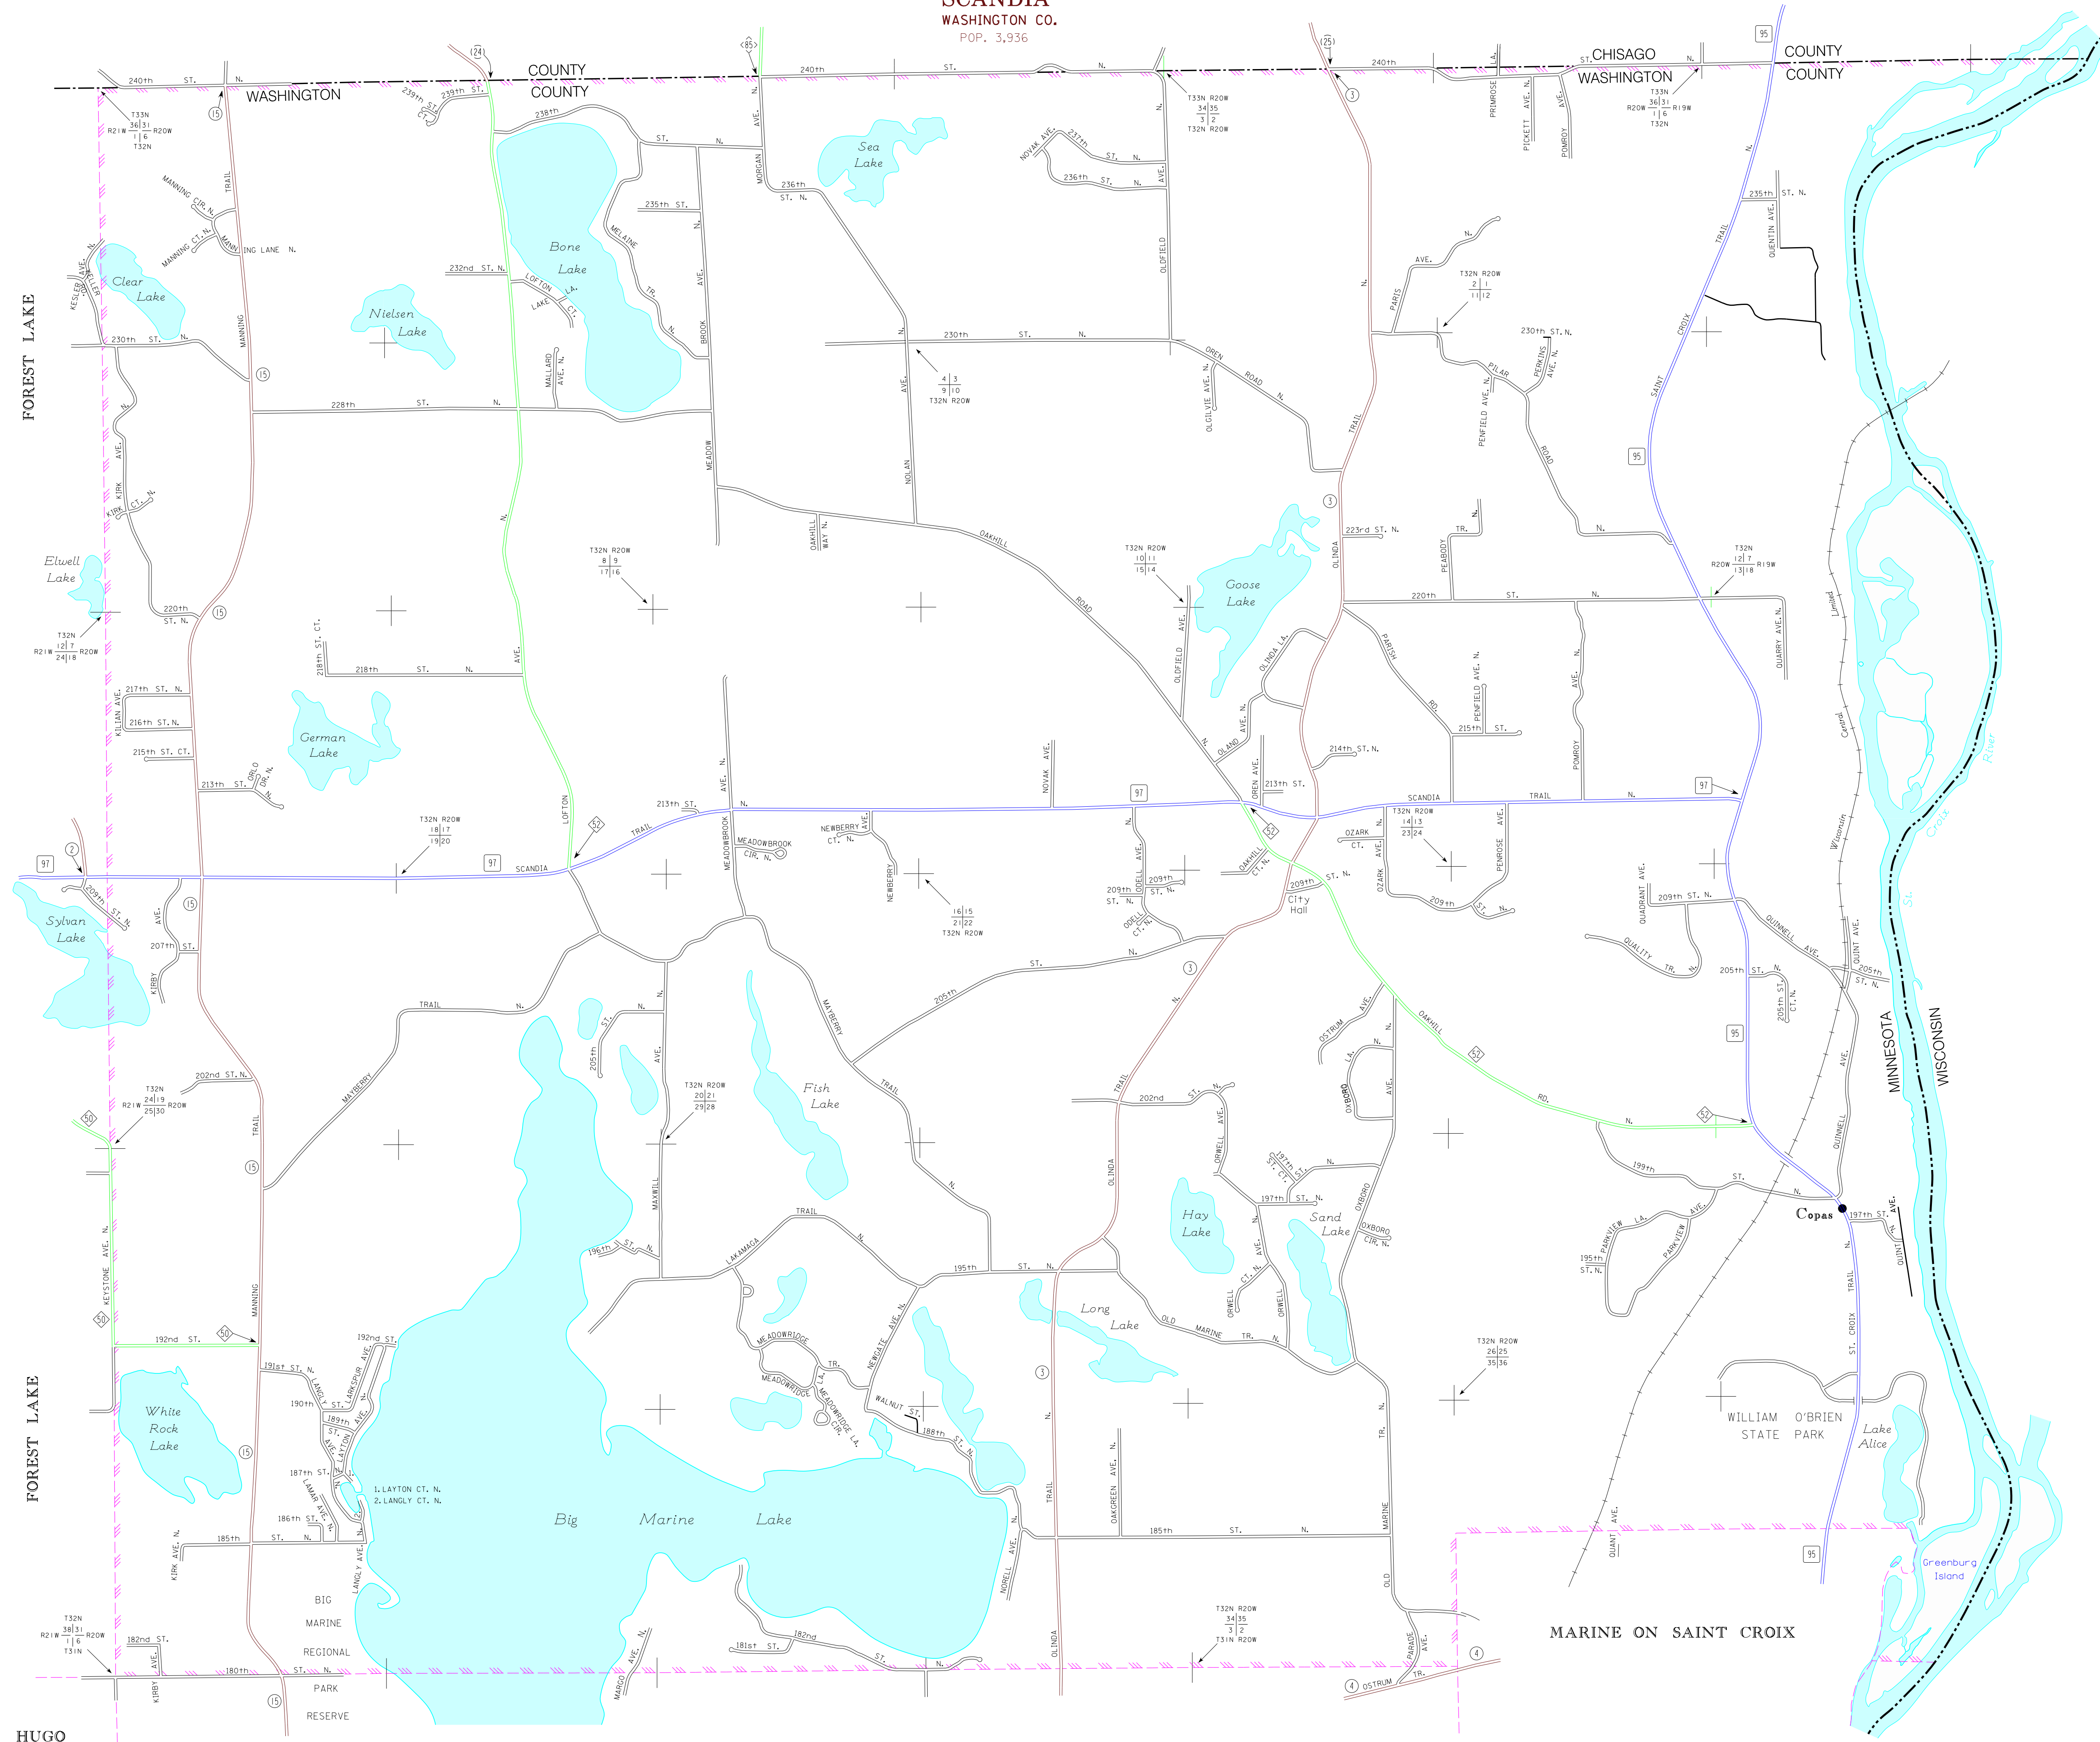

SCANDIA
WASHINGTON CO.
POP. 3,936

MUNICIPALITIES OF
WASHINGTON CO.

PREPARED BY THE
MINNESOTA DEPARTMENT OF TRANSPORTATION
OFFICE OF TRANSPORTATION DATA & ANALYSIS
IN COOPERATION WITH
U.S. DEPARTMENT OF TRANSPORTATION
FEDERAL HIGHWAY ADMINISTRATION

2011
BASIC DATA - 2008

LEGEND

- INTERSTATE TRUNK HIGHWAY..... (35)
- U.S. TRUNK HIGHWAY..... (10)
- STATE TRUNK HIGHWAY..... (55)
- COUNTY STATE AID HIGHWAY..... (23)
- COUNTY ROAD..... (15)
- PUBLIC ROAD.....
- PRIVATE ROAD.....
- CORPORATE LIMITS.....

MUNICIPALITIES SHOWN
ON THIS SHEET
SCANDIA