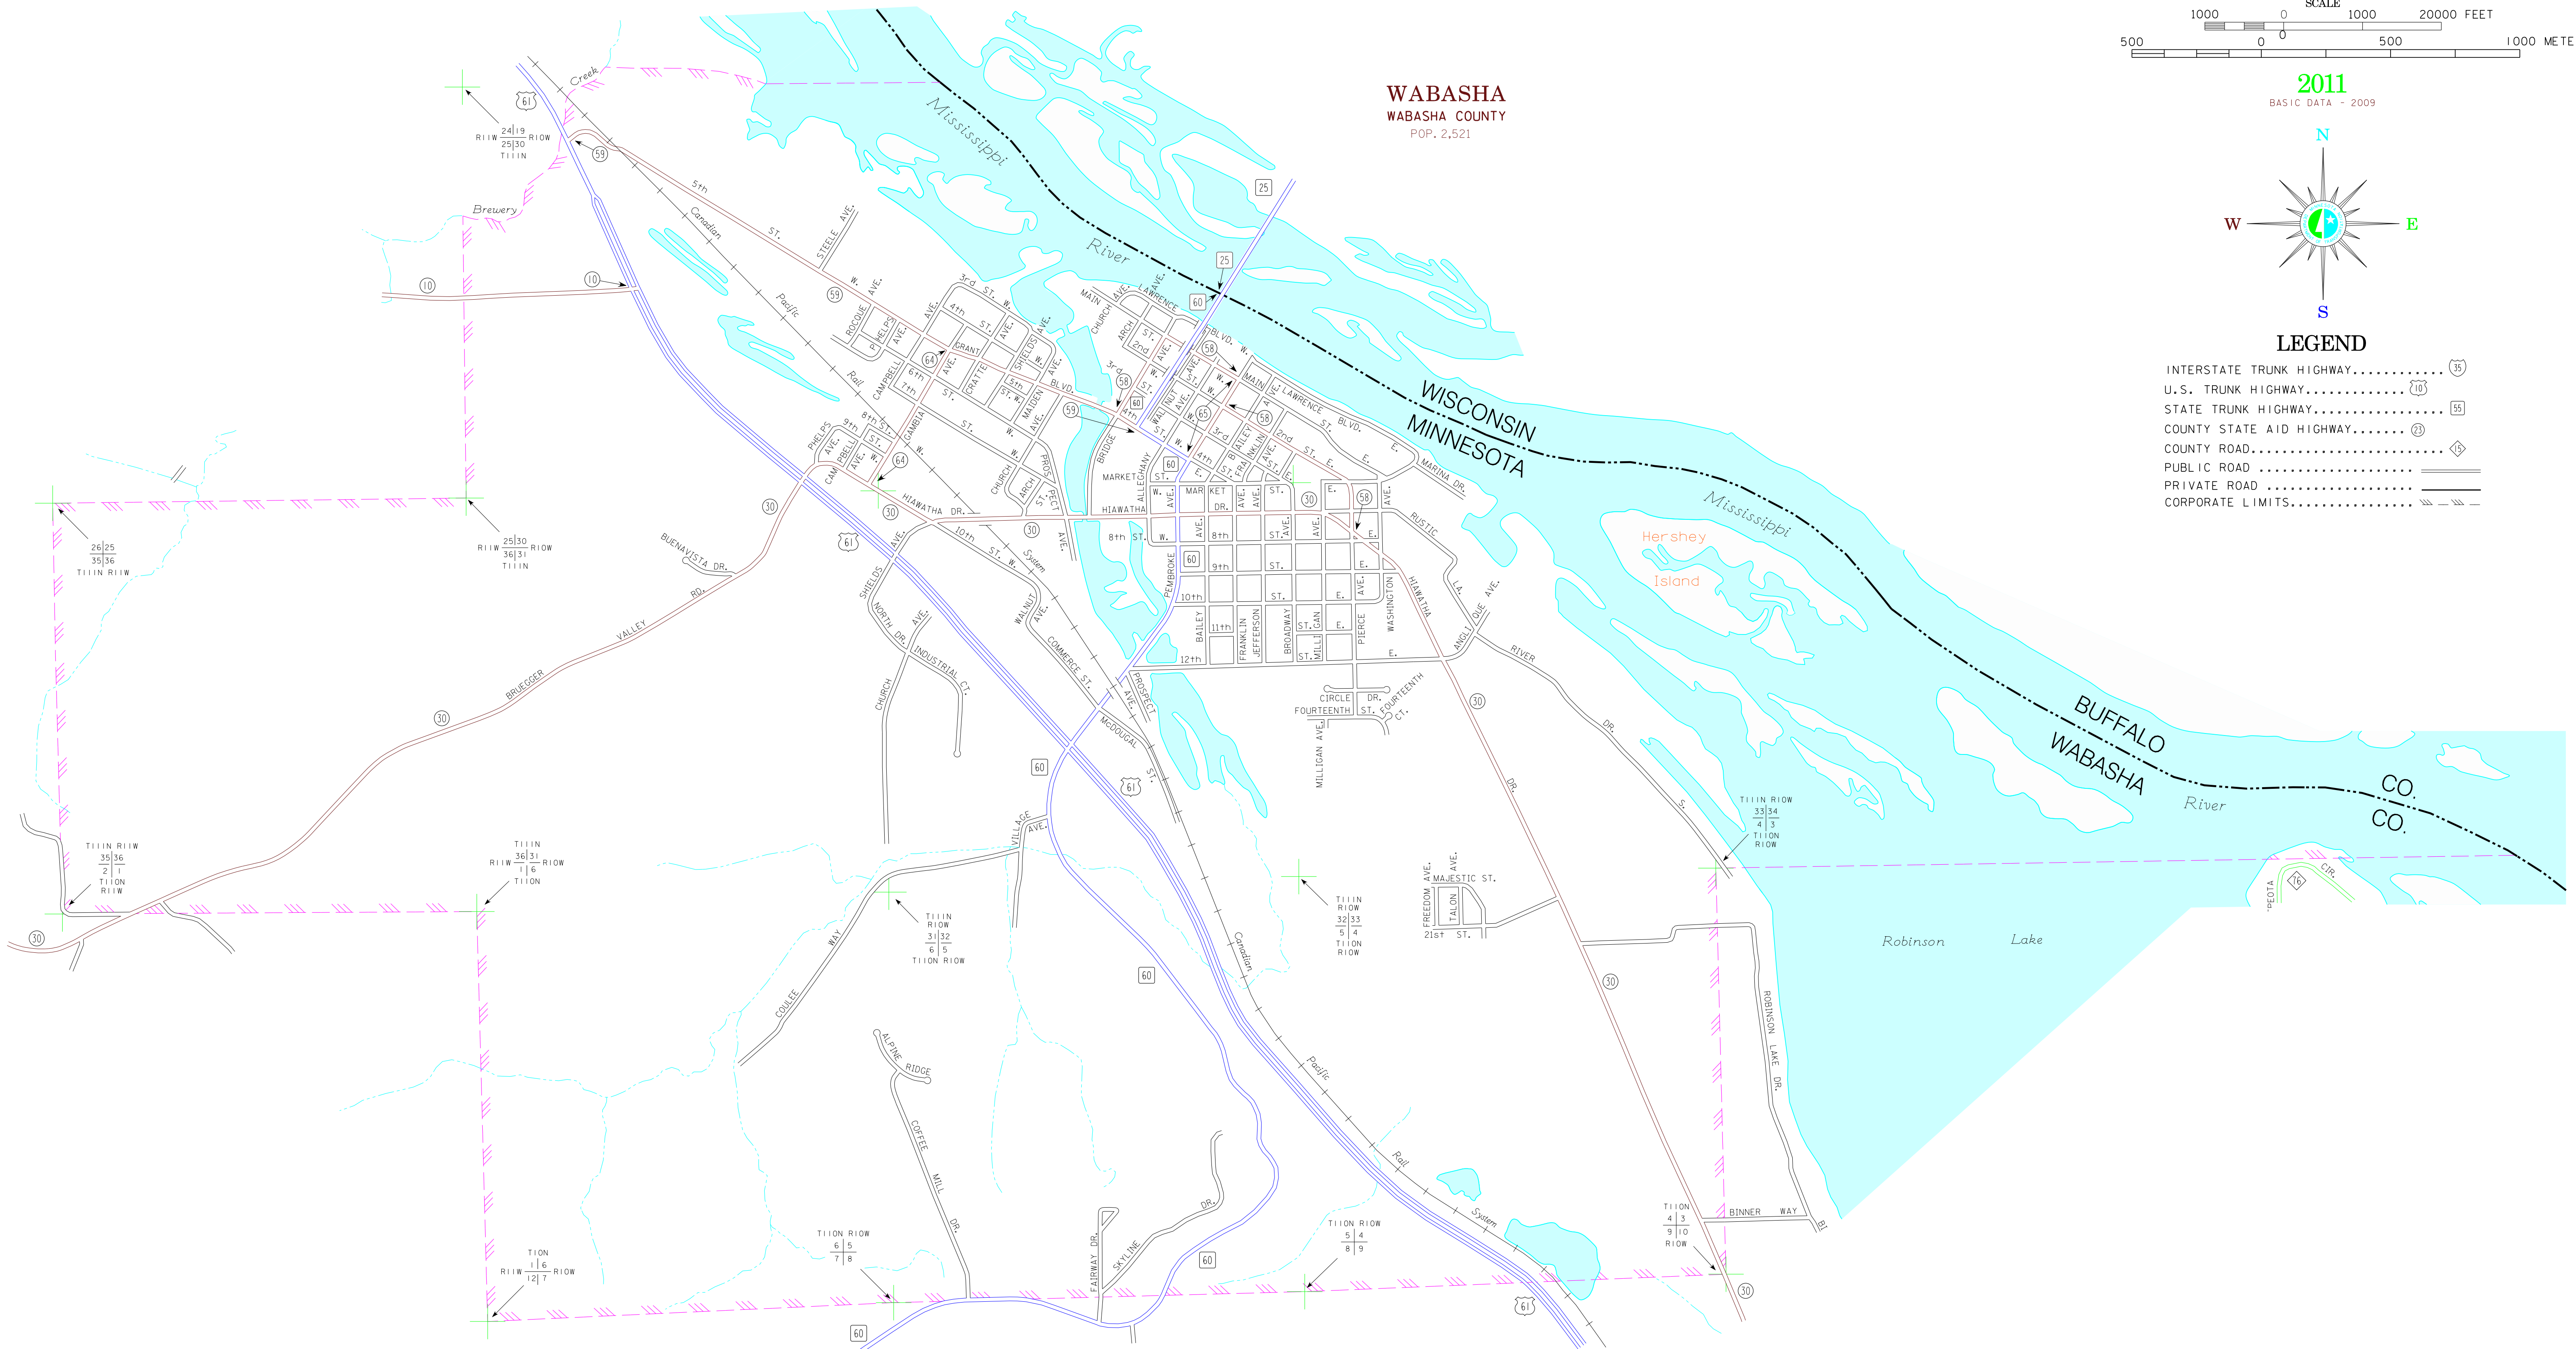

MUNICIPALITIES OF
WABASHA CO.

PREPARED BY THE
MINNESOTA DEPARTMENT OF TRANSPORTATION
OFFICE OF TRANSPORTATION DATA & ANALYSIS
IN COOPERATION WITH
U.S. DEPARTMENT OF TRANSPORTATION
FEDERAL HIGHWAY ADMINISTRATION

2011
BASIC DATA - 2009

LEGEND

- INTERSTATE TRUNK HIGHWAY..... (35)
- U.S. TRUNK HIGHWAY..... (10)
- STATE TRUNK HIGHWAY..... (55)
- COUNTY STATE AID HIGHWAY..... (23)
- COUNTY ROAD..... (15)
- PUBLIC ROAD .....
- PRIVATE ROAD .....
- CORPORATE LIMITS.....

WABASHA
WABASHA COUNTY
POP. 2,521

MUNICIPALITIES SHOWN
ON THIS SHEET
WABASHA

NOTE: 2010 U.S. CENSUS FIGURES SHOWN FOR ALL MUNICIPALITIES UNLESS OTHERWISE STATED.