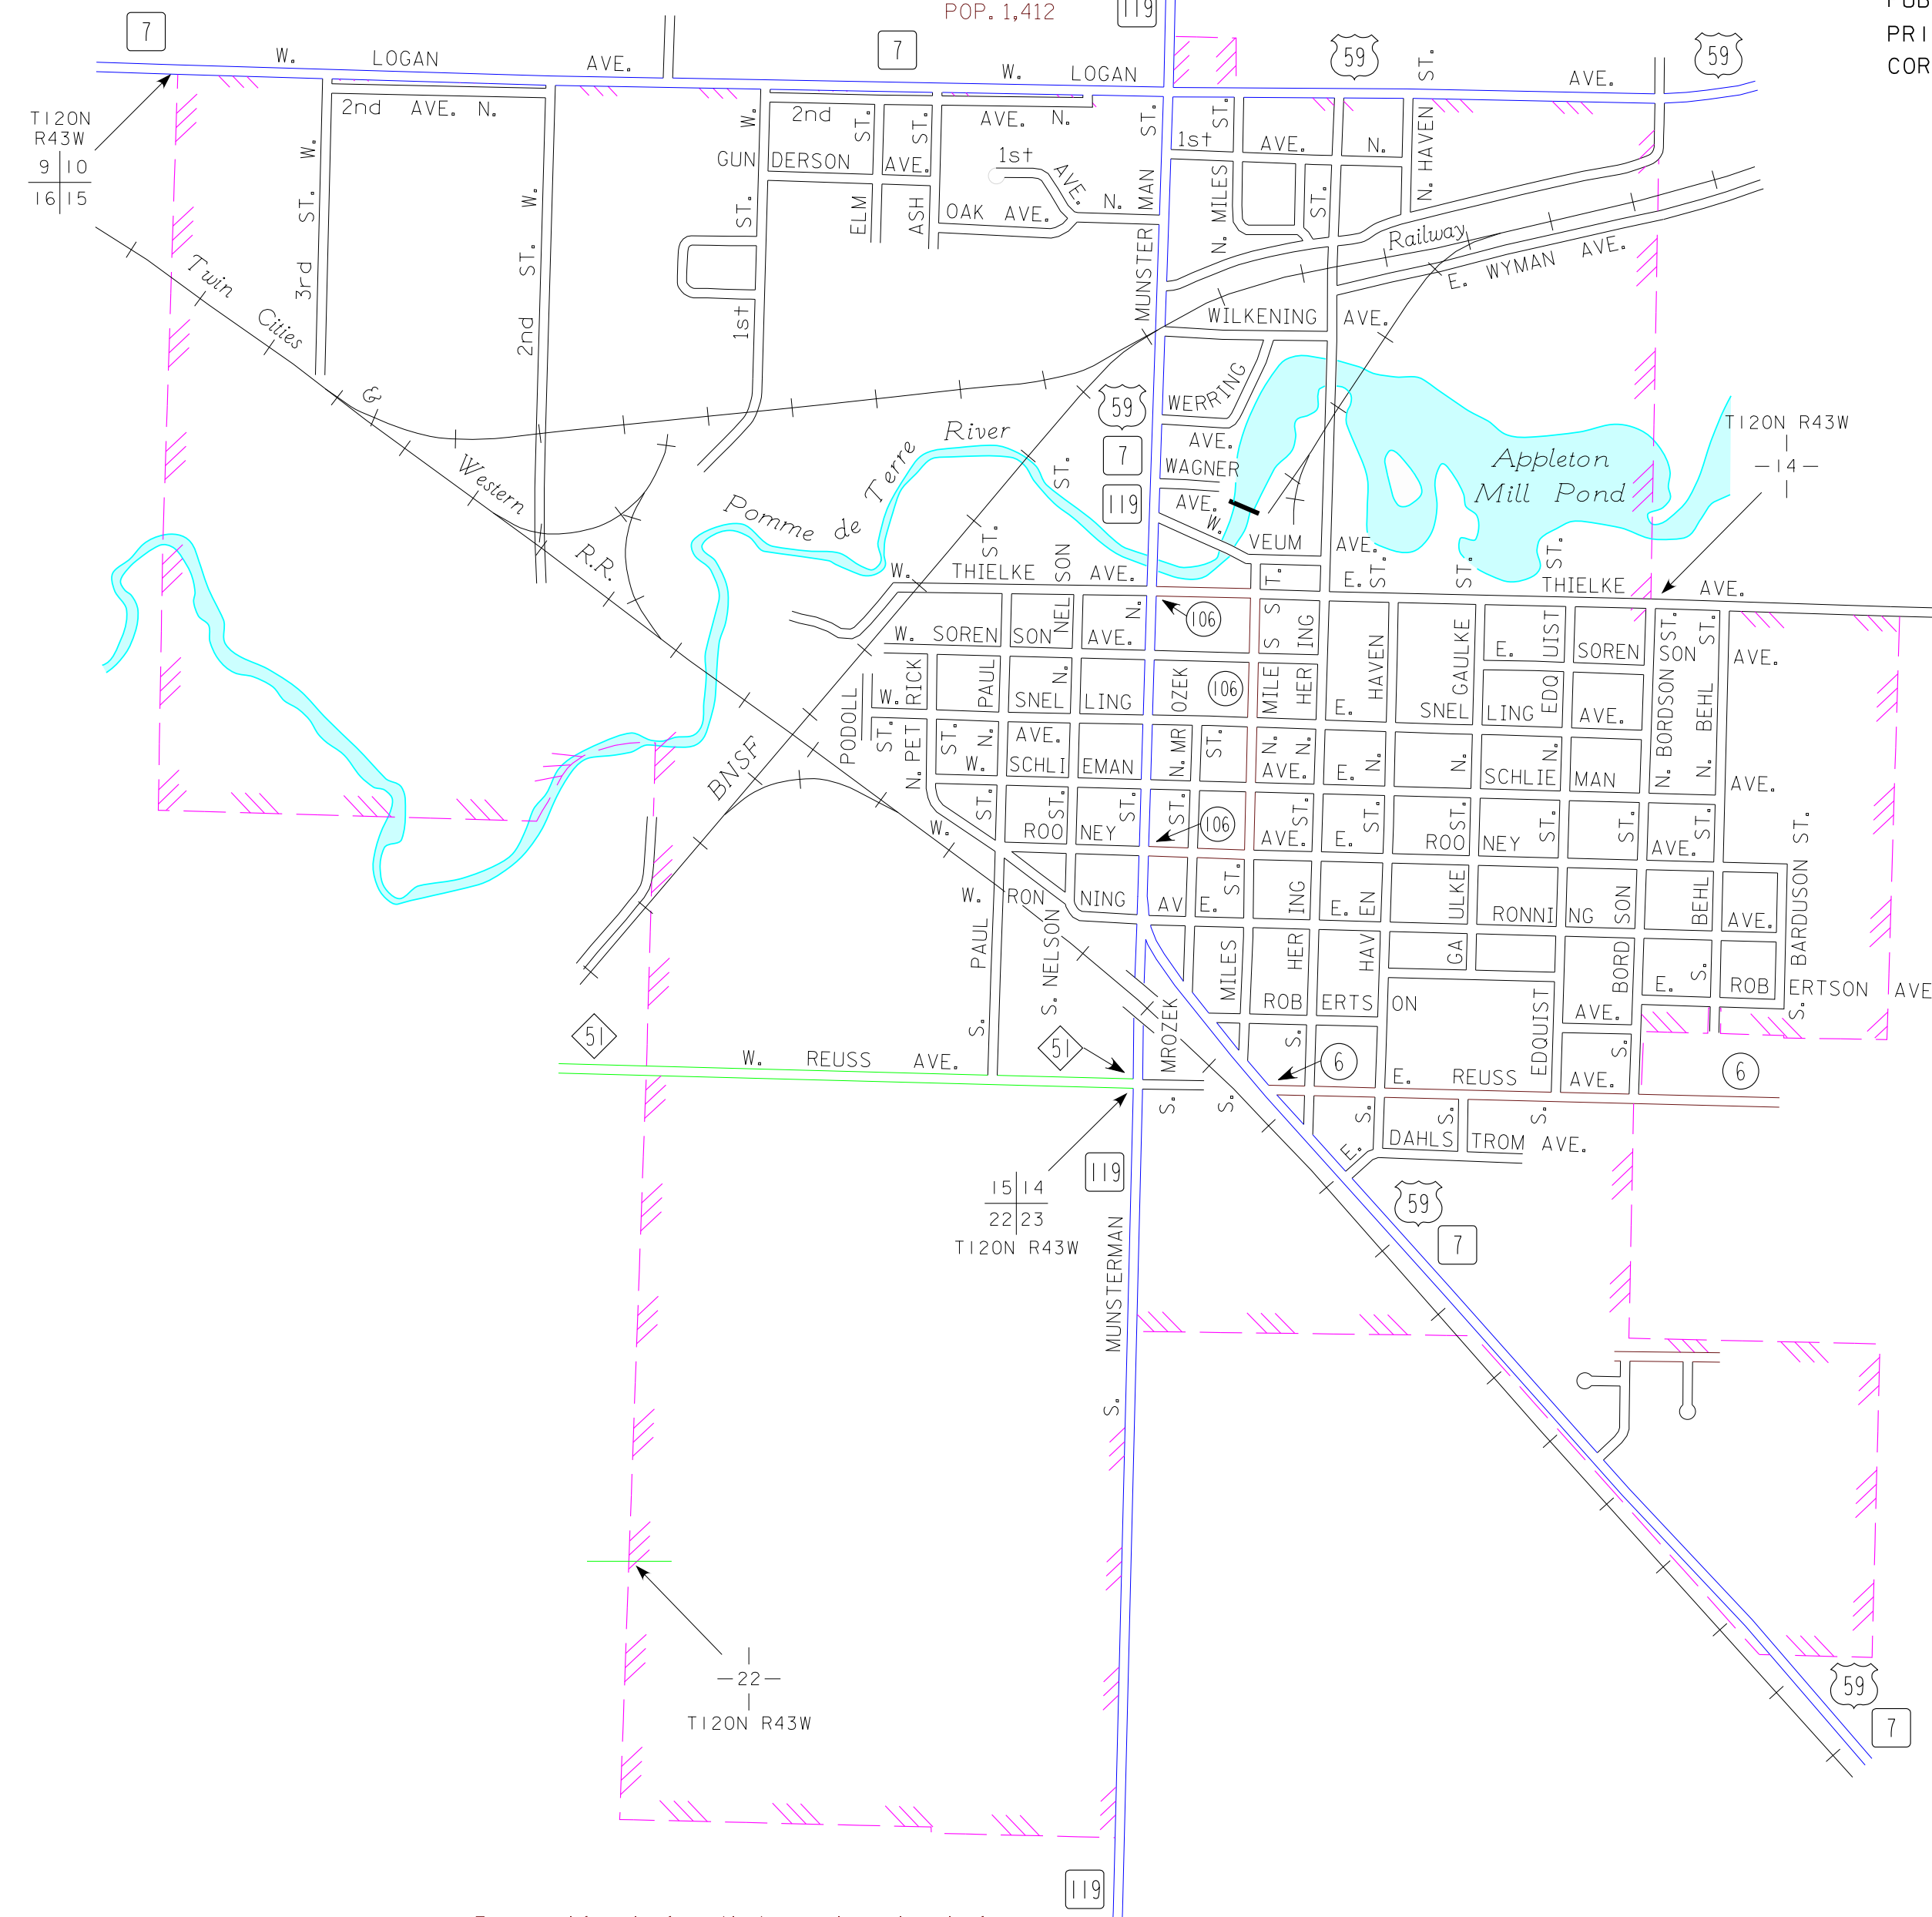

APPLETON
SWIFT COUNTY
POP. 1,412

MUNICIPALITIES SHOWN
ON THIS SHEET
APPLETON
HOLLOWAY
KERKHOVEN
MURDOCK

NOTE: 2010 U.S. CENSUS FIGURES SHOWN FOR ALL MUNICIPALITIES UNLESS OTHERWISE STATED.