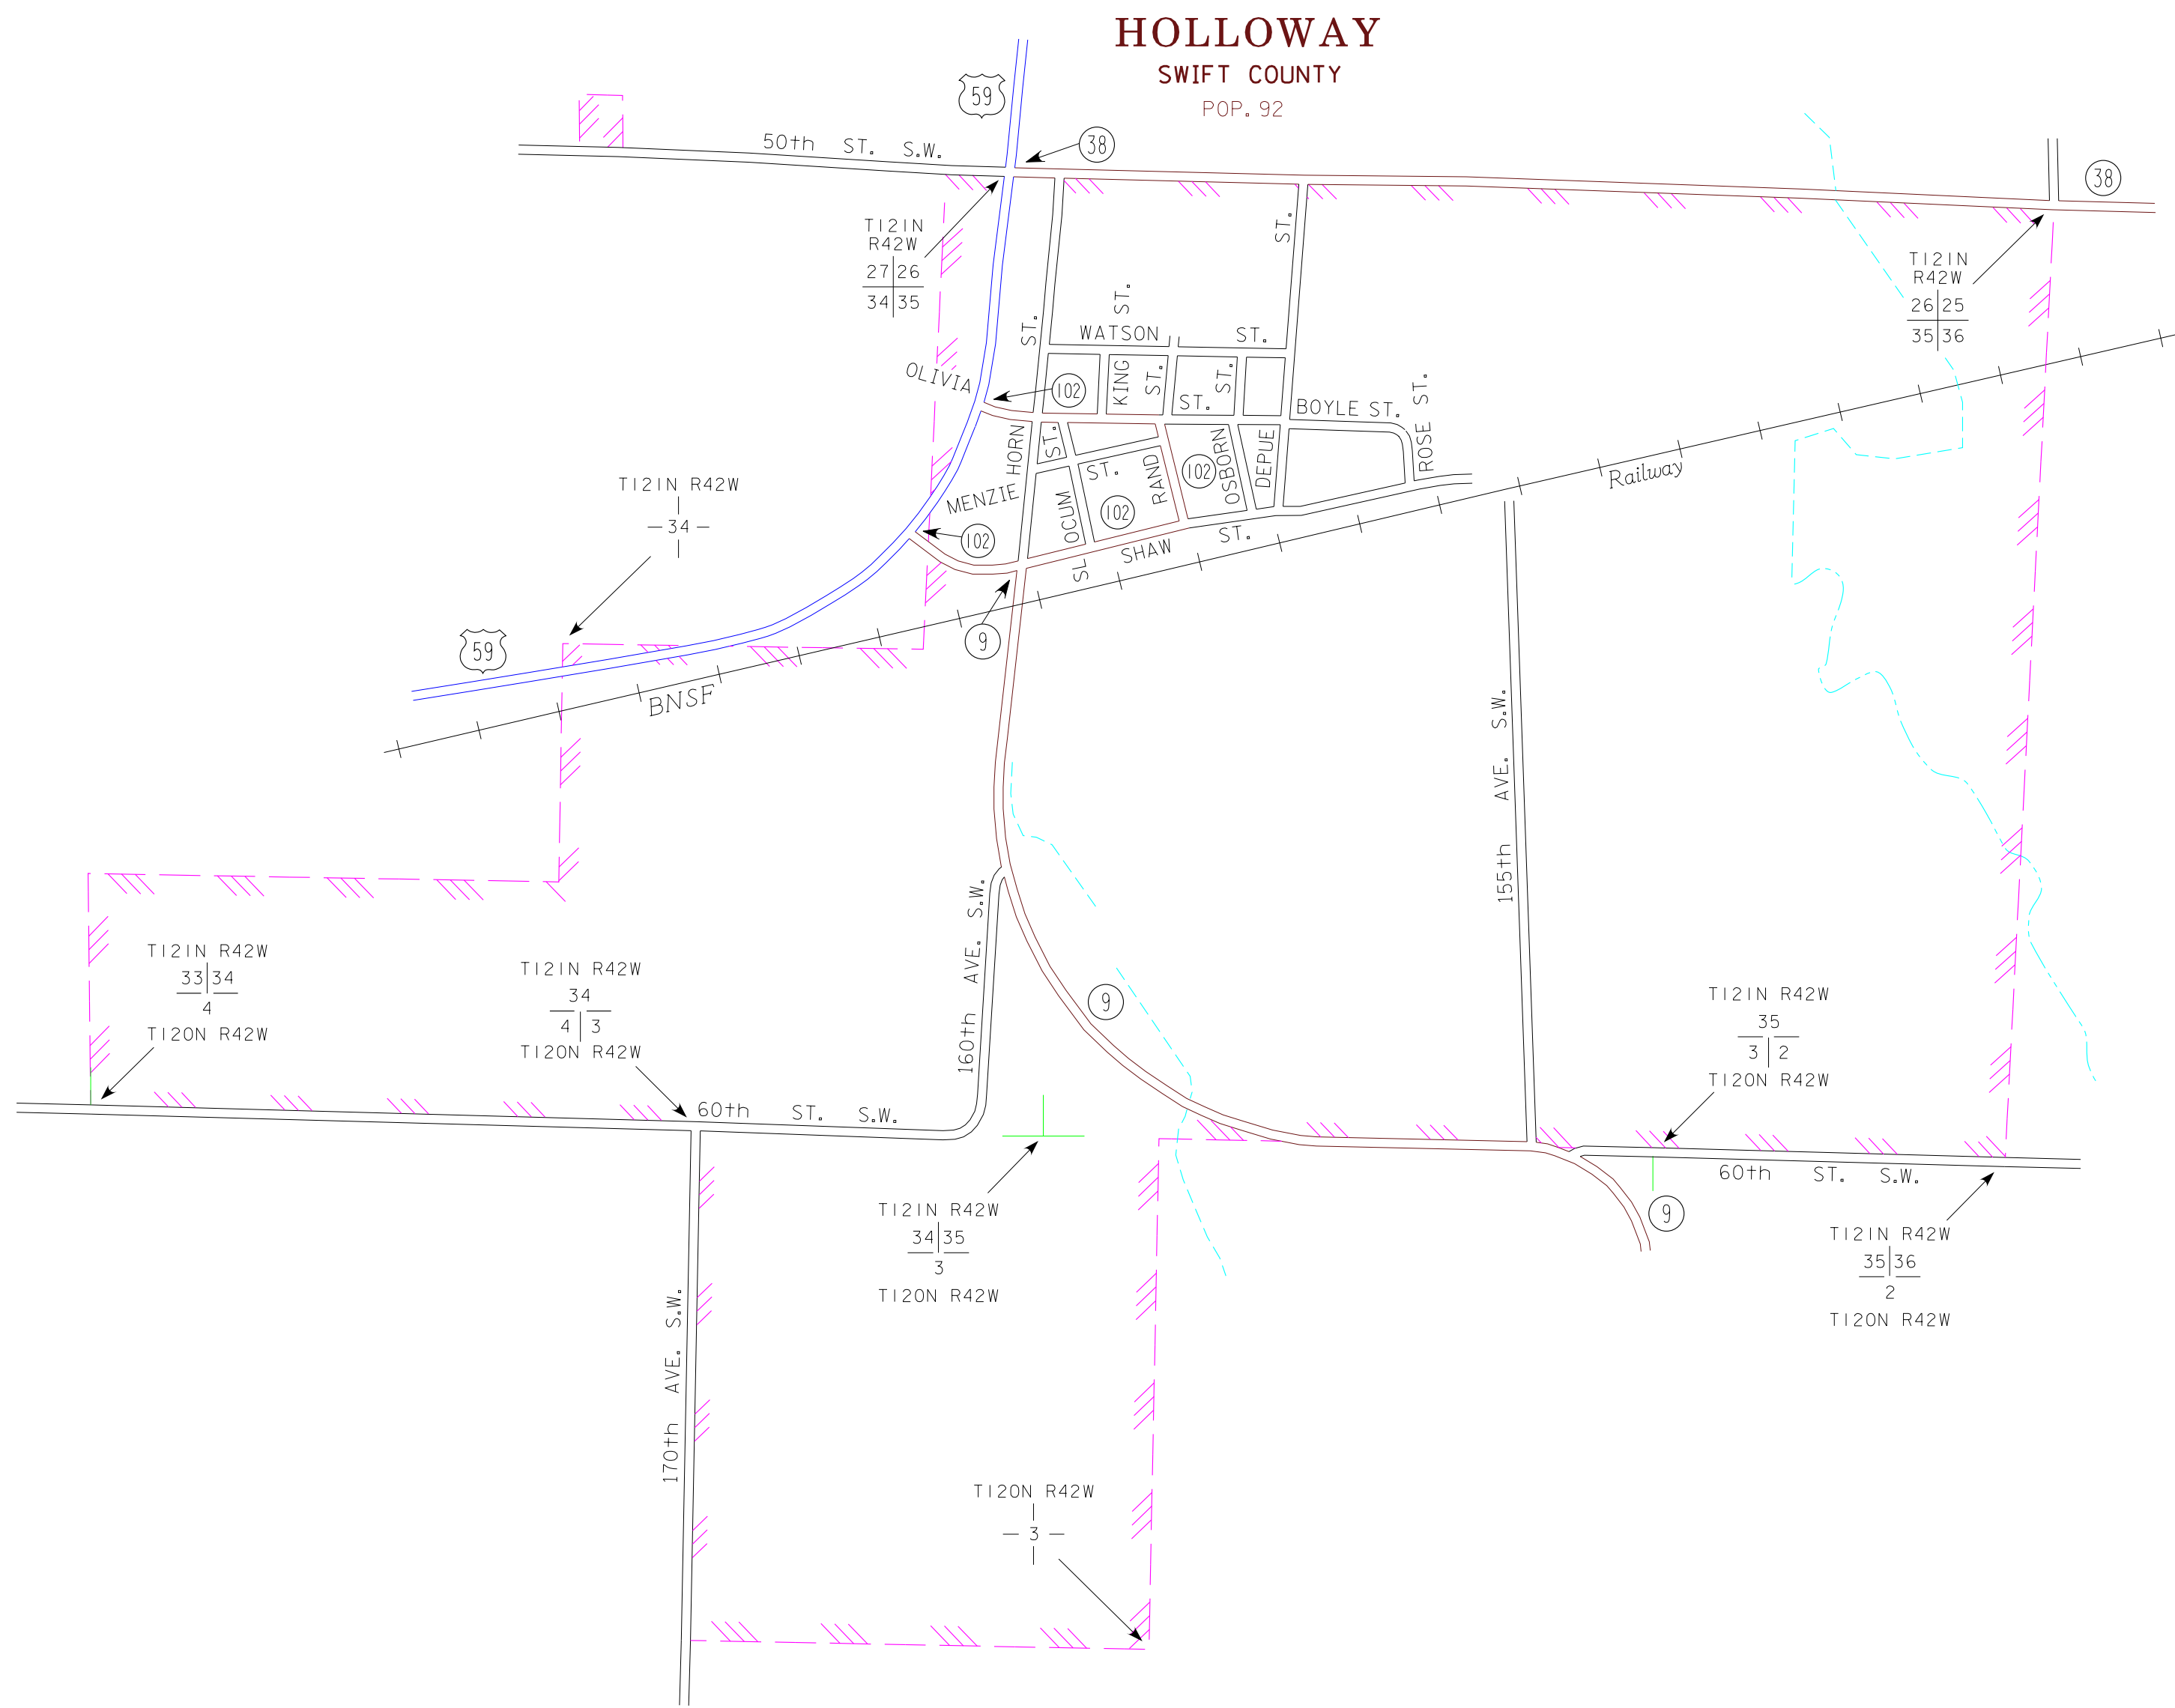

HOLLOWAY
SWIFT COUNTY
POP. 92