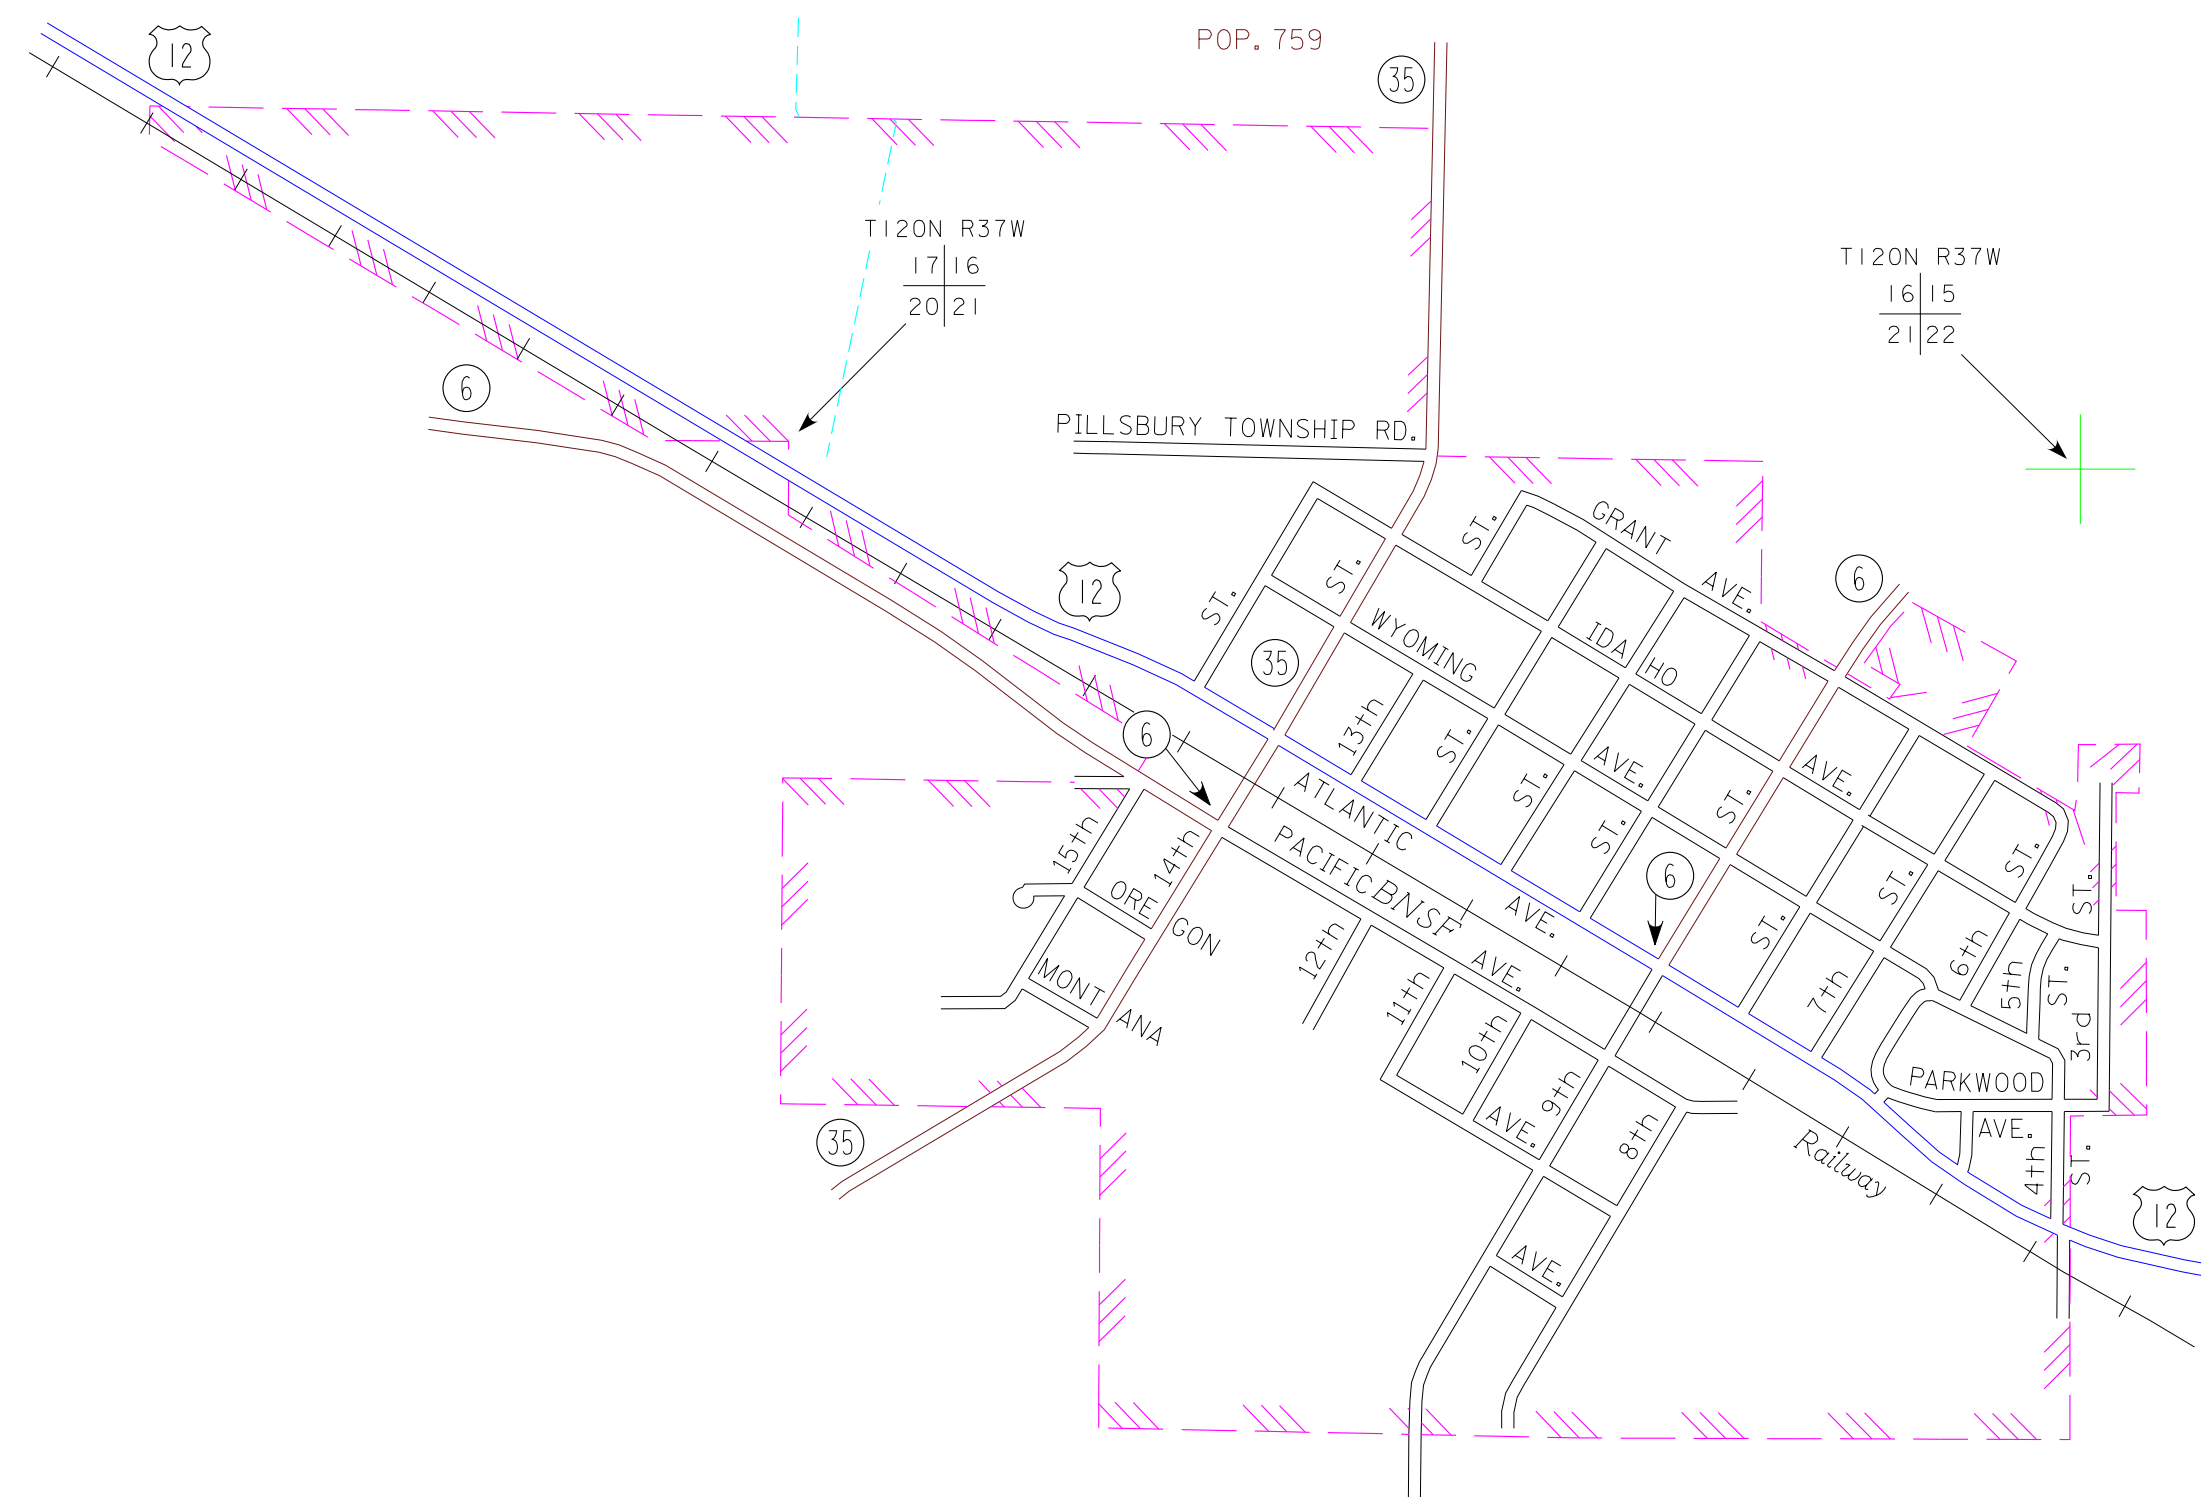

KERKHOVEN
SWIFT COUNTY
POP. 759