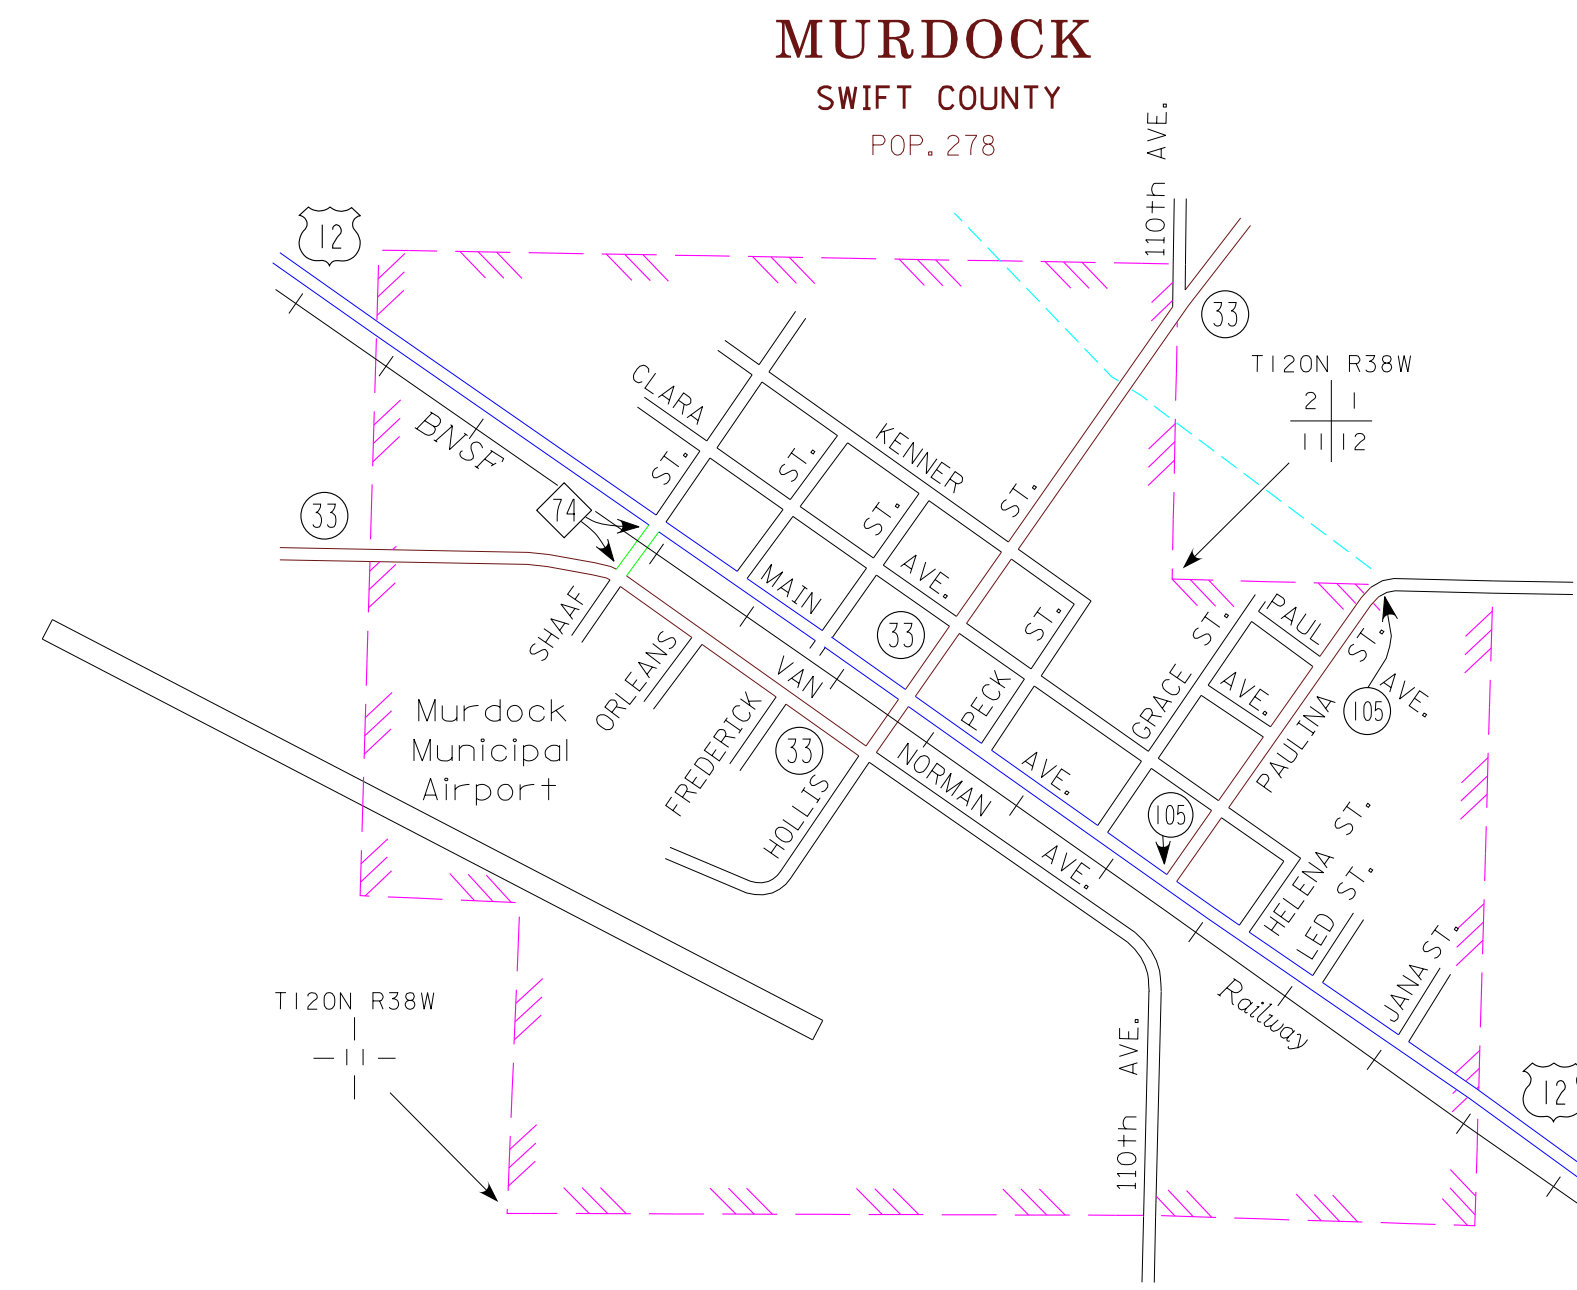

MURDOCK
SWIFT COUNTY
POP. 278

MUNICIPALITIES OF
SWIFT CO.

PREPARED BY THE
MINNESOTA DEPARTMENT OF TRANSPORTATION
OFFICE OF TRANSPORTATION DATA & ANALYSIS
IN COOPERATION WITH
U.S. DEPARTMENT OF TRANSPORTATION
FEDERAL HIGHWAY ADMINISTRATION

2011
BASIC DATA - 2009

LEGEND

- INTERSTATE TRUNK HIGHWAY..... (35)
- U.S. TRUNK HIGHWAY..... (7)
- STATE TRUNK HIGHWAY..... (55)
- COUNTY STATE AID HIGHWAY..... (23)
- COUNTY ROAD..... (15)
- PUBLIC ROAD .....
- PRIVATE ROAD .....
- CORPORATE LIMITS.....