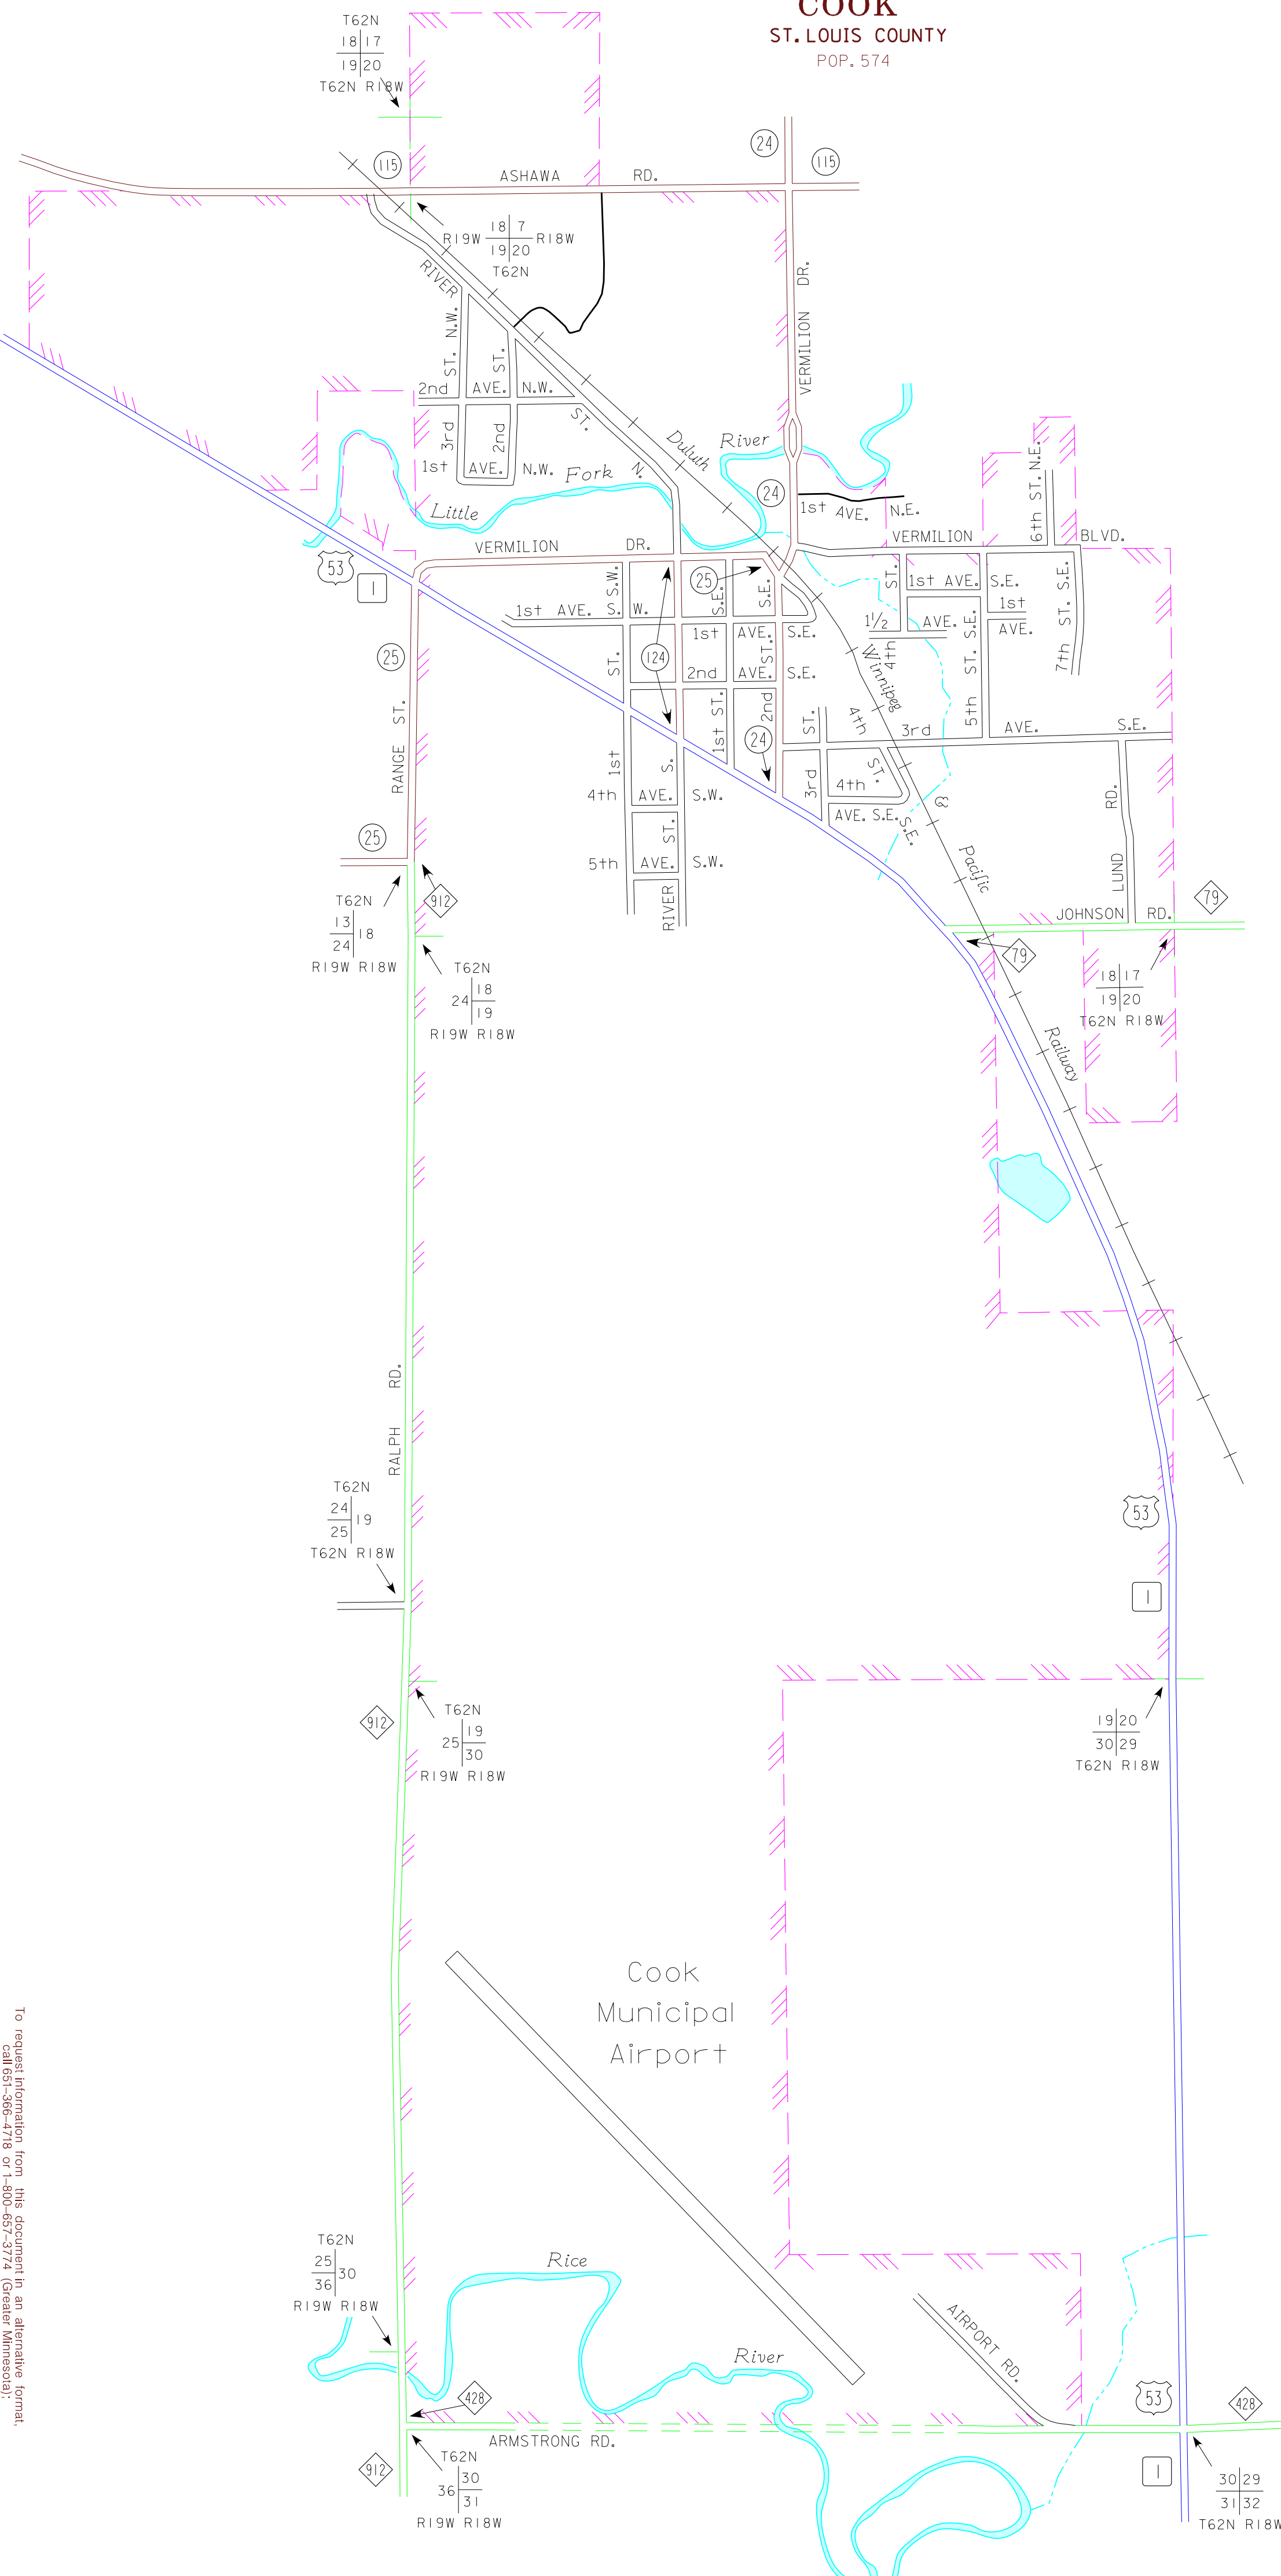

COOK
ST. LOUIS COUNTY
POP. 574

PROCTOR

SAINTE LOUIS CO.

MUNICIPALITIES OF
MINNESOTA DEPARTMENT OF TRANSPORTATION
PROGRAM SUPPORT GROUP
IN COOPERATION WITH
U.S. DEPARTMENT OF TRANSPORTATION
FEDERAL HIGHWAY ADMINISTRATION

LEGEND

- INTERSTATE TRUNK HIGHWAY.....(35)
- U.S. TRUNK HIGHWAY.....(15)
- STATE TRUNK HIGHWAY.....(15)
- COUNTY STATE AID HIGHWAY.....(20)
- COUNTY ROAD.....(15)
- PUBLIC ROAD.....(15)
- PRIVATE ROAD.....(15)
- CORPORATE LIMITS.....(15)

NOTE: 2010 U.S. CENSUS FIGURES SHOWN FOR ALL MUNICIPALITIES UNLESS OTHERWISE STATED.

MUNICIPALITIES SHOWN
ON THIS SHEET
COOK
PROCTOR