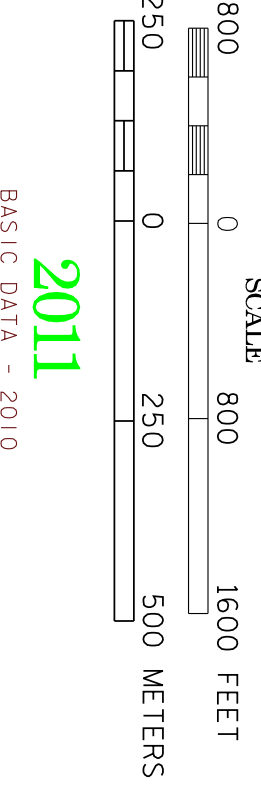

PROCTOR

SAINTE LOUIS CO.

MUNICIPALITIES OF
MINNESOTA DEPARTMENT OF TRANSPORTATION
PROGRAM SUPPORT GROUP
IN COOPERATION WITH
U.S. DEPARTMENT OF TRANSPORTATION
FEDERAL HIGHWAY ADMINISTRATION