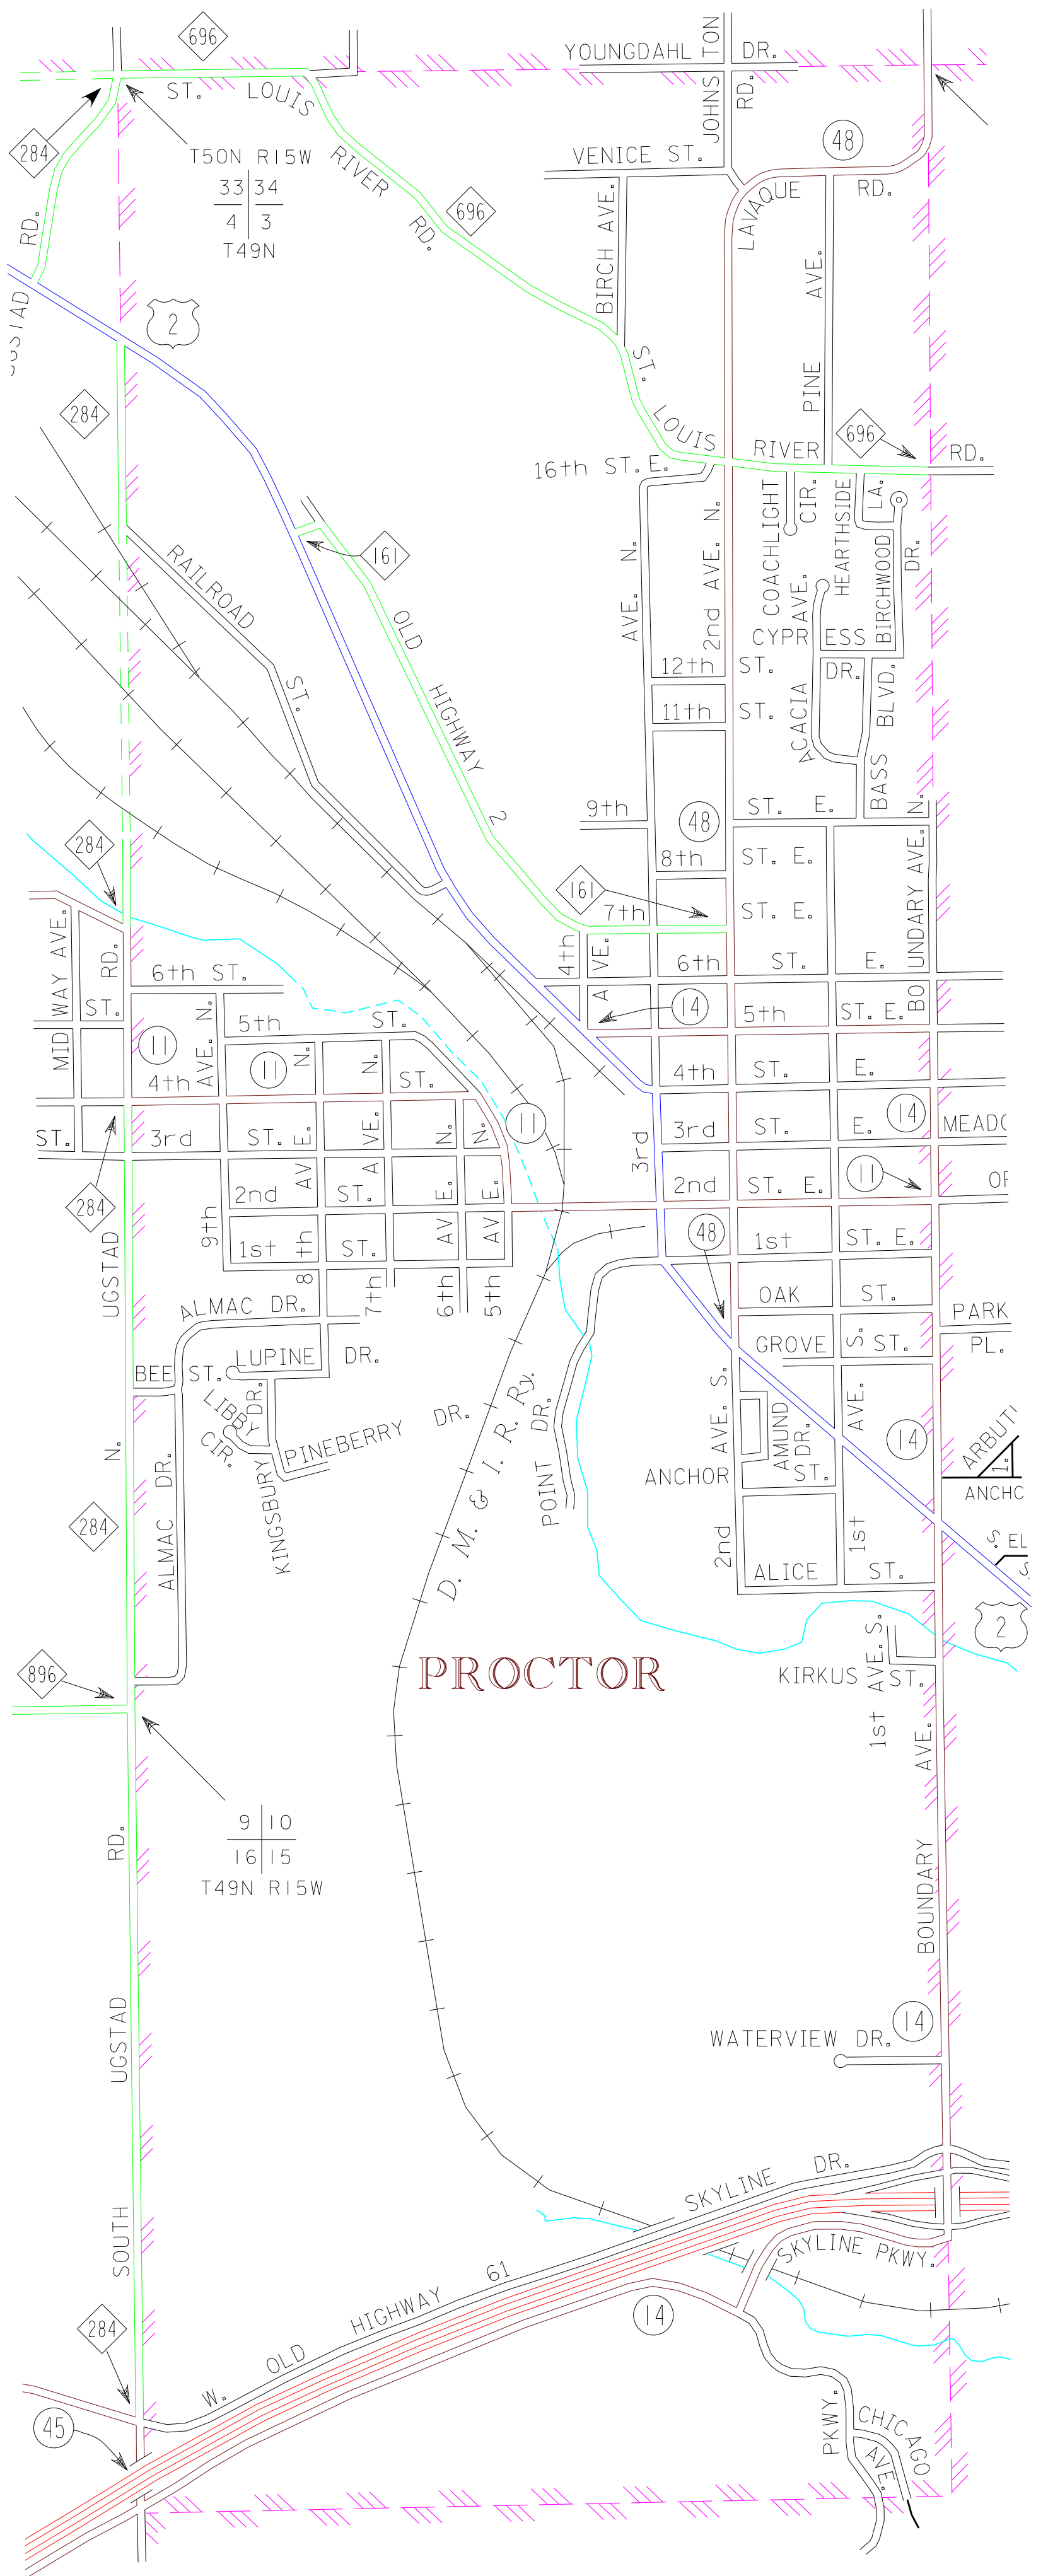

PROCTOR
ST. LOUIS COUNTY
POP. 3,057