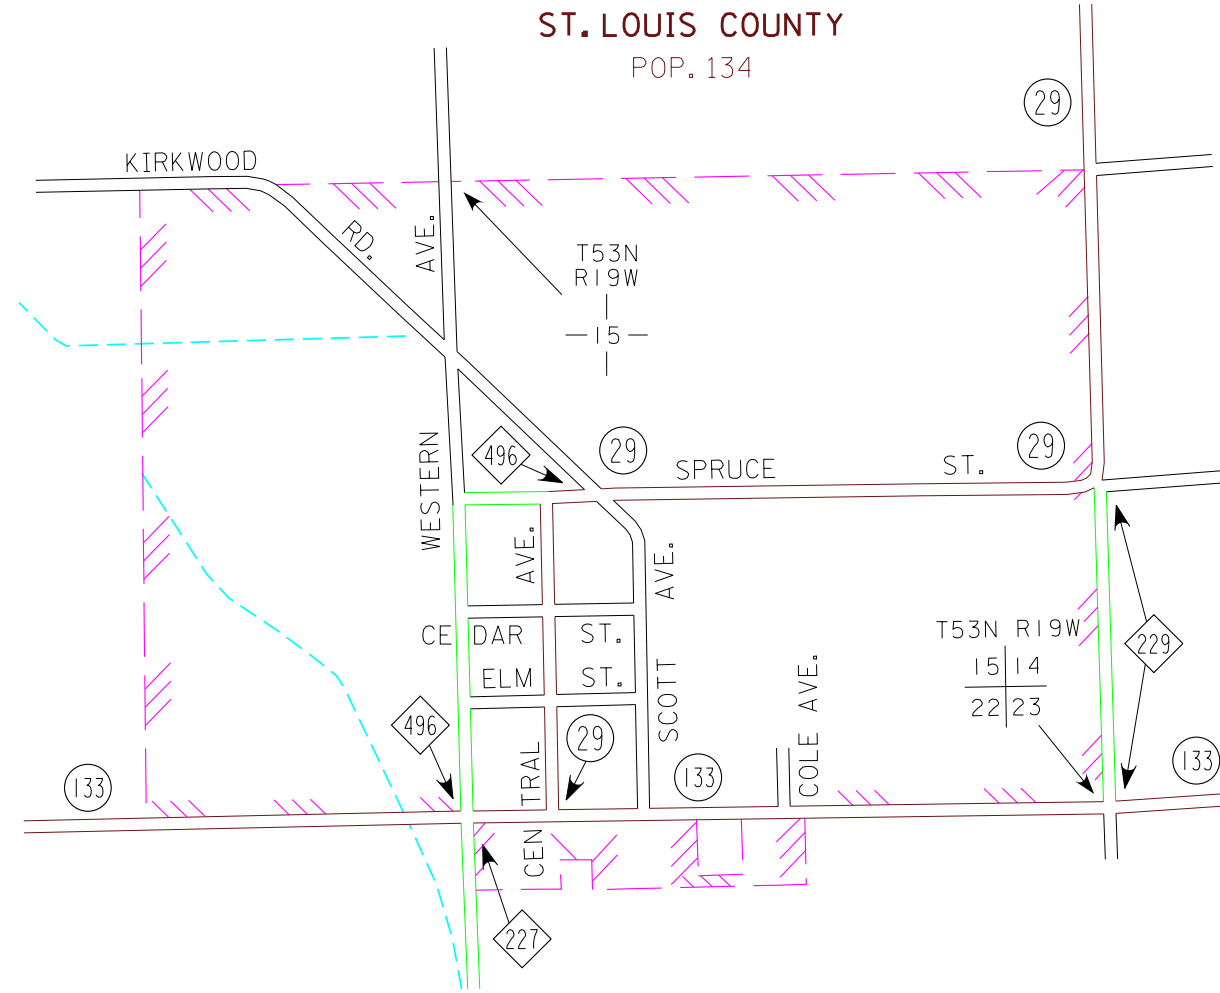

MEADOWLANDS
ST. LOUIS COUNTY
POP. 134