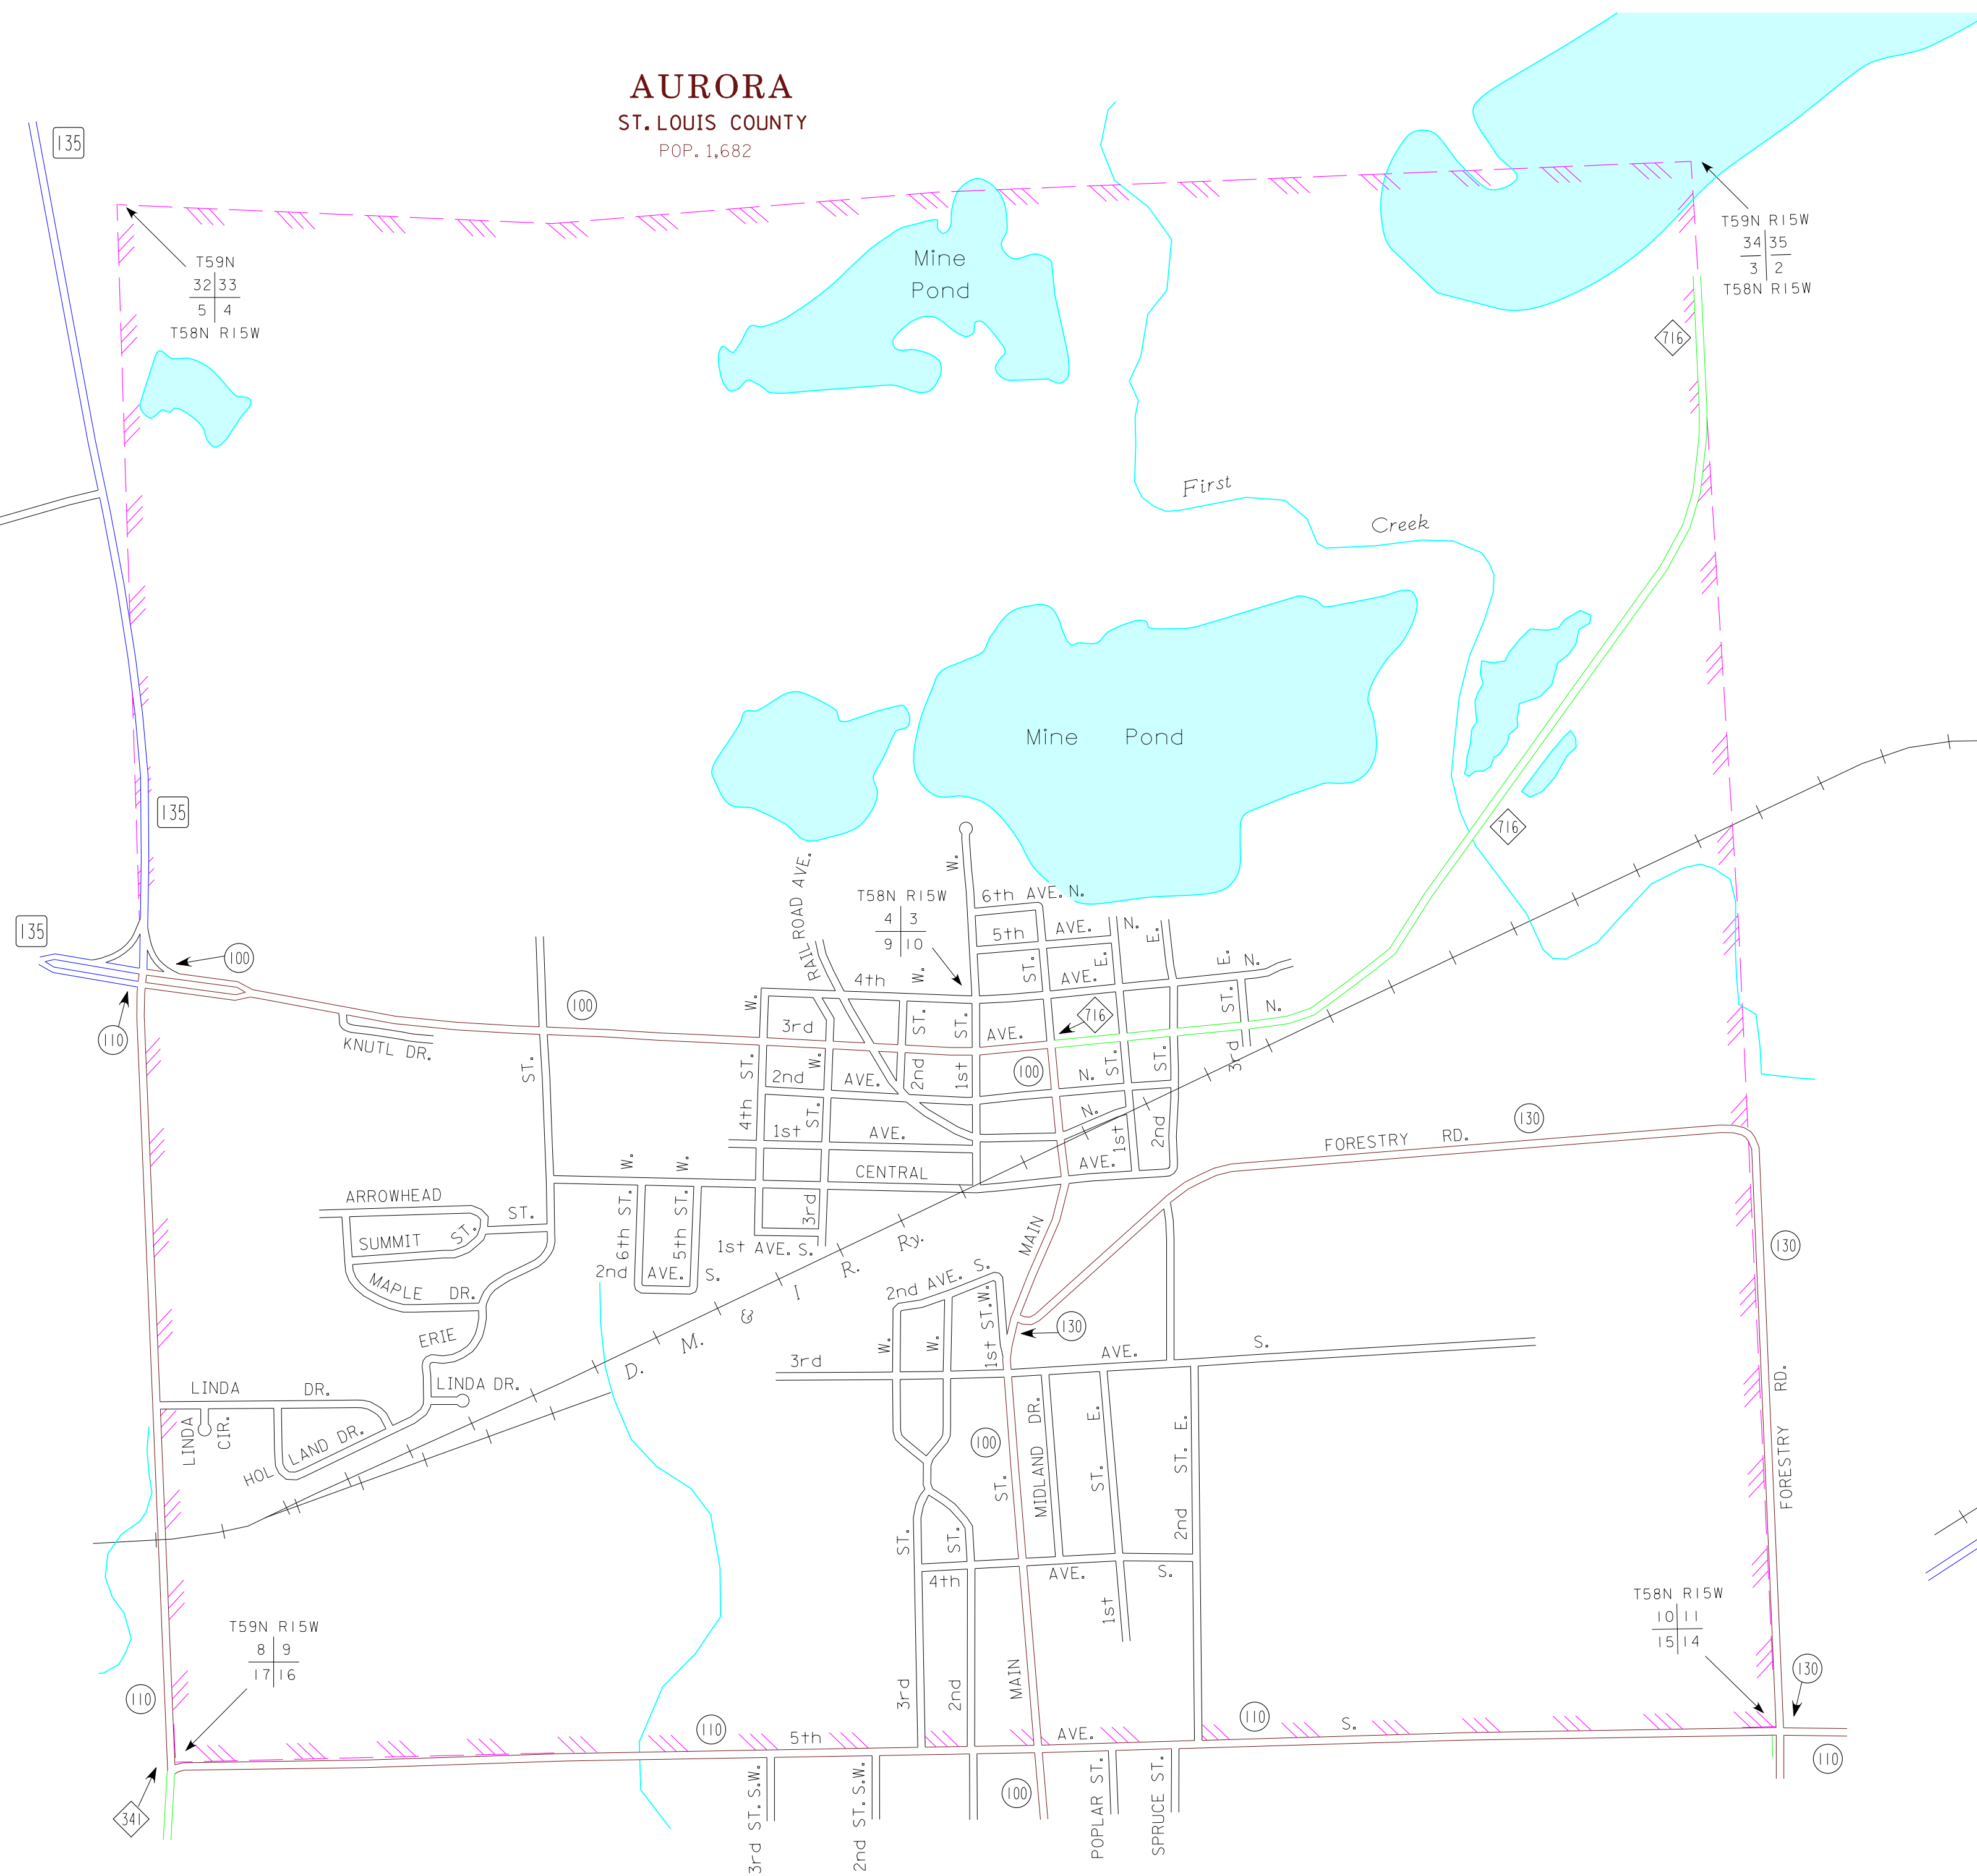

AURORA
ST. LOUIS COUNTY
POP. 1,682