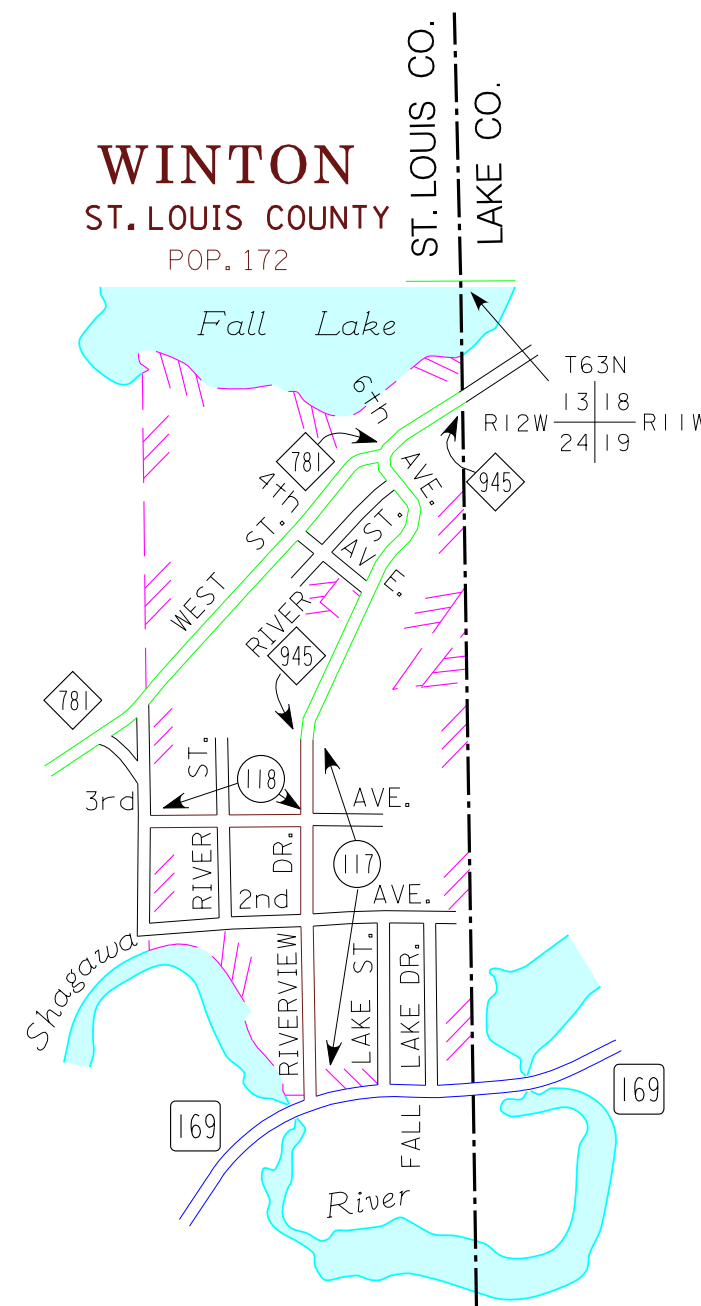

WINTON
ST. LOUIS COUNTY
POP. 172