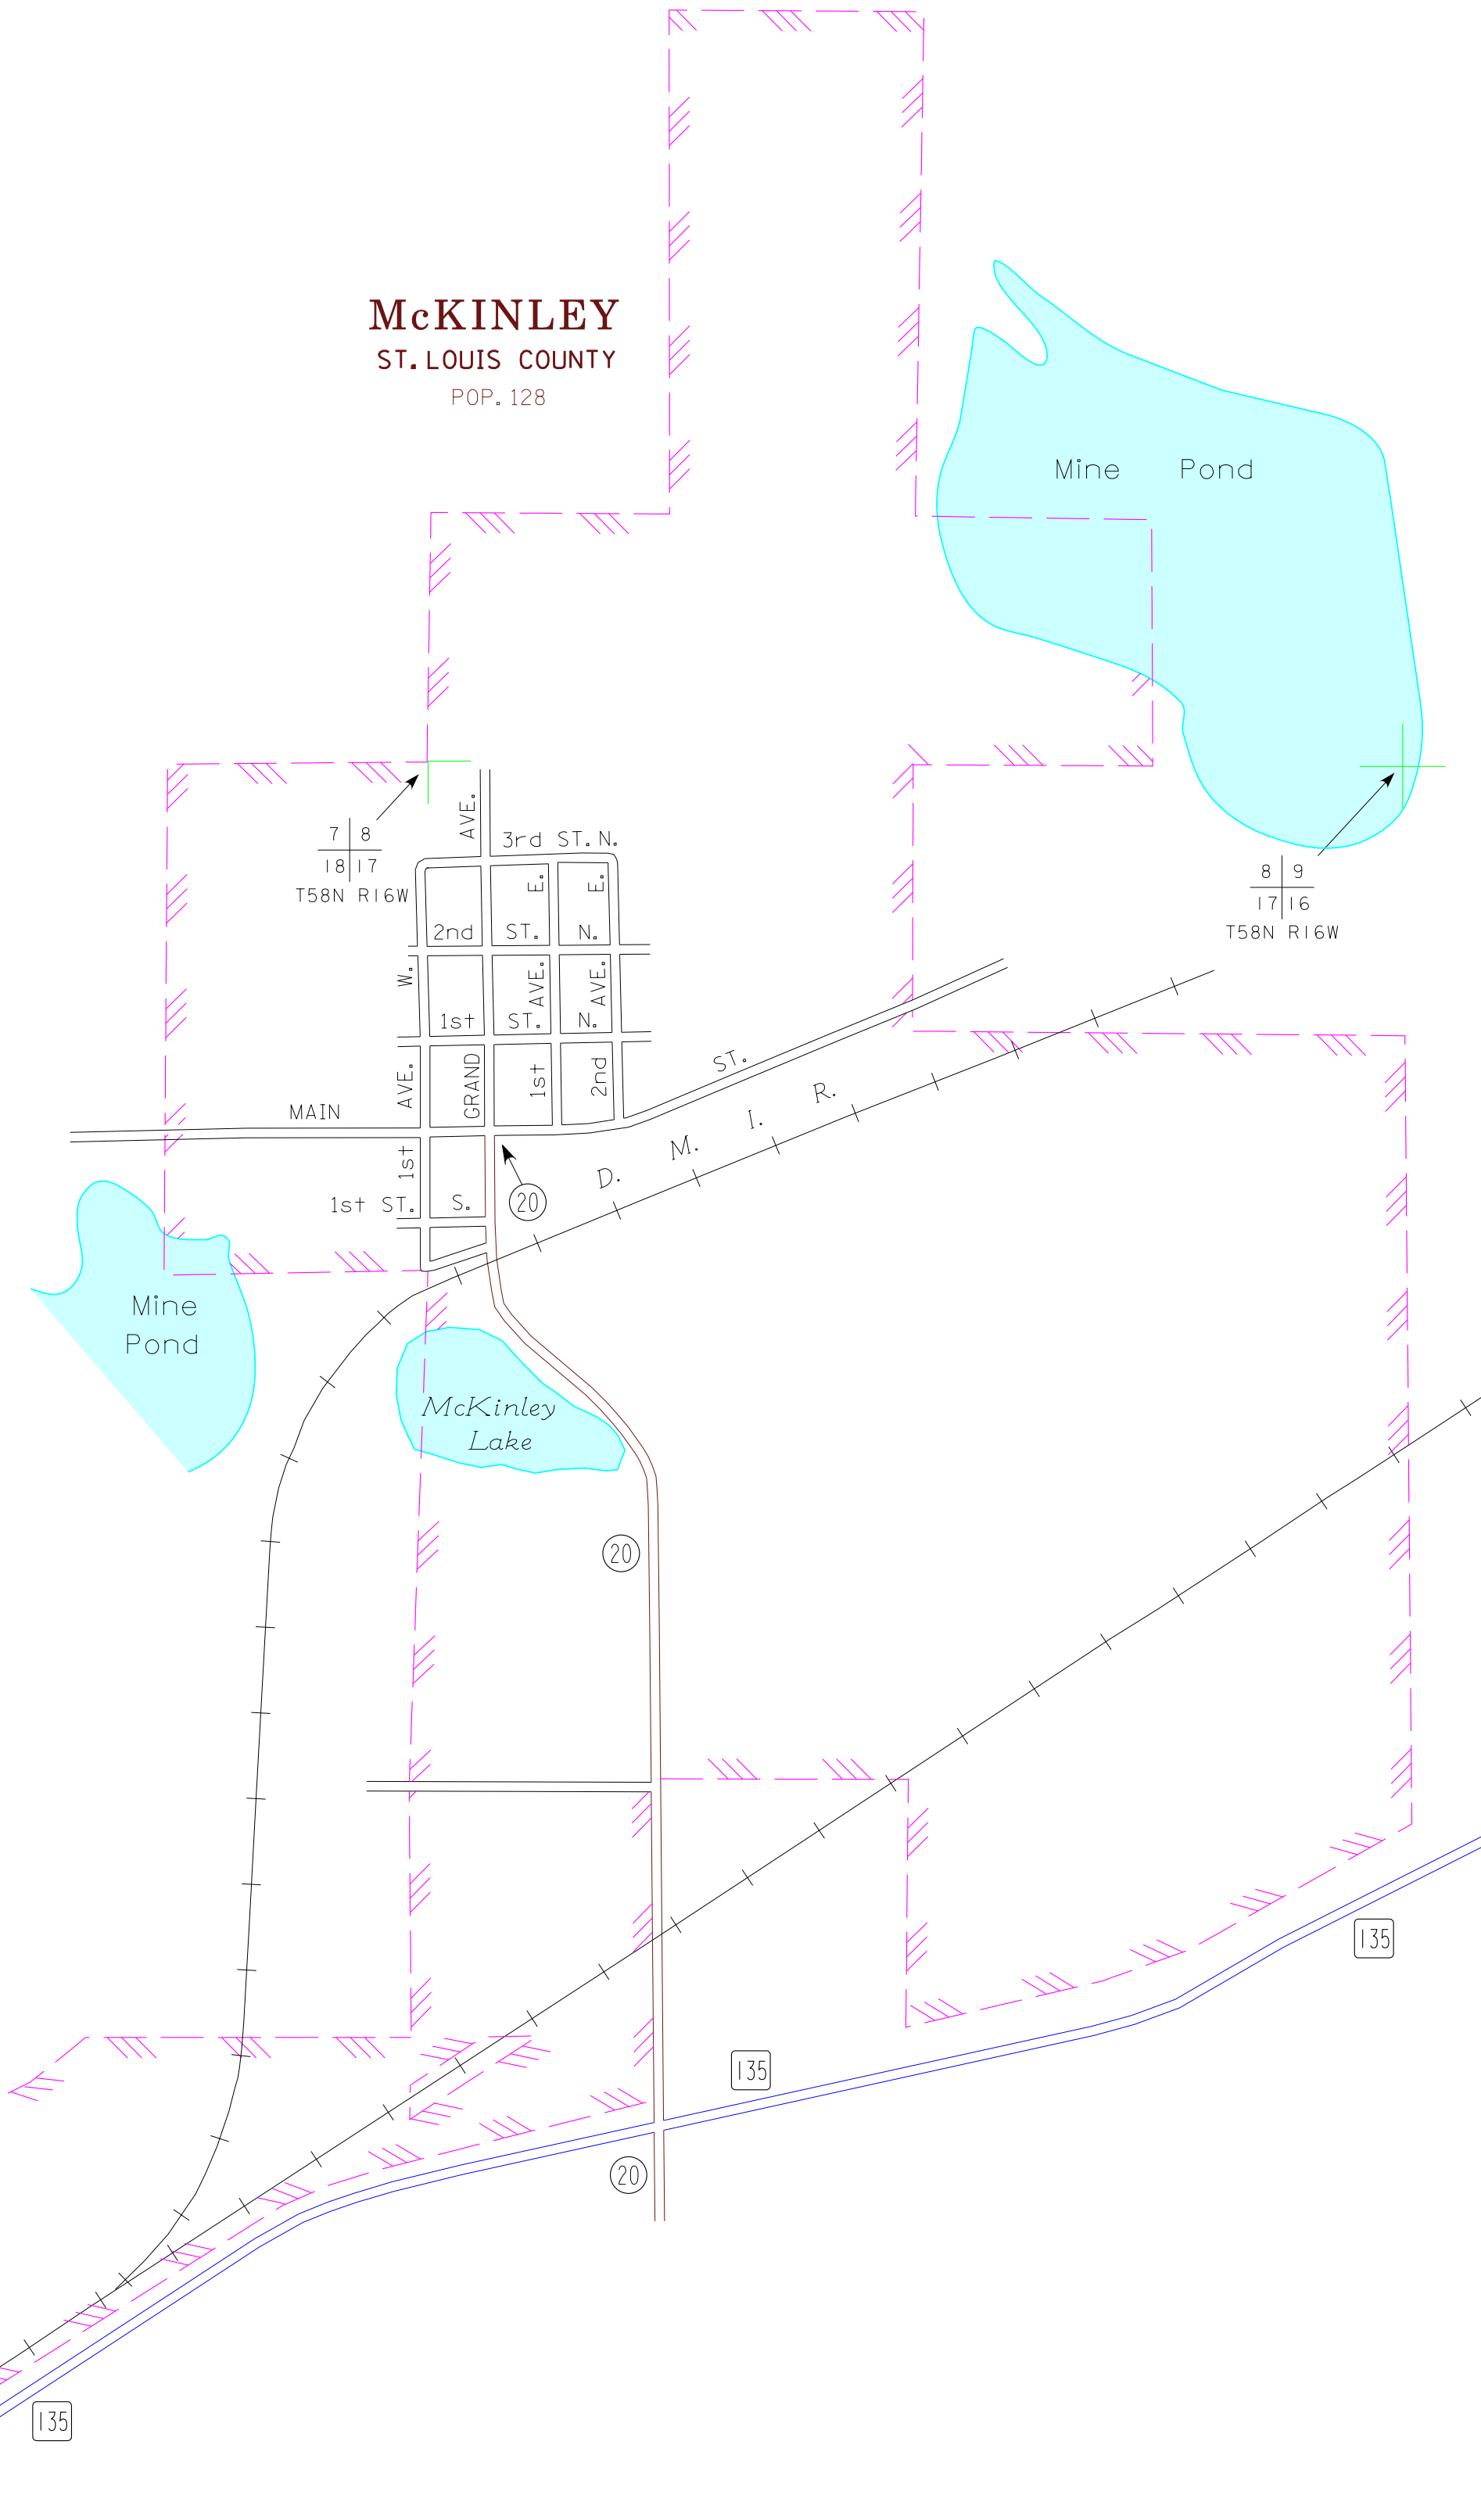

McKINLEY
ST. LOUIS COUNTY
POP. 128

MUNICIPALITIES OF
SAINT LOUIS CO.

PREPARED BY THE
MINNESOTA DEPARTMENT OF TRANSPORTATION
OFFICE OF TRANSPORTATION DATA & ANALYSIS
IN COOPERATION WITH
U.S. DEPARTMENT OF TRANSPORTATION
FEDERAL HIGHWAY ADMINISTRATION

2011
BASIC DATA - 2010

LEGEND

- INTERSTATE TRUNK HIGHWAY..... (35)
- U.S. TRUNK HIGHWAY..... (10)
- STATE TRUNK HIGHWAY..... (55)
- COUNTY STATE AID HIGHWAY..... (23)
- COUNTY ROAD..... (15)
- PUBLIC ROAD.....
- PRIVATE ROAD.....
- CORPORATE LIMITS.....

MUNICIPALITIES SHOWN
ON THIS SHEET
AURORA
McKINLEY
MEADOWLANDS
WINTON

NOTE: 2010 U.S. CENSUS FIGURES SHOWN FOR ALL MUNICIPALITIES UNLESS OTHERWISE STATED.