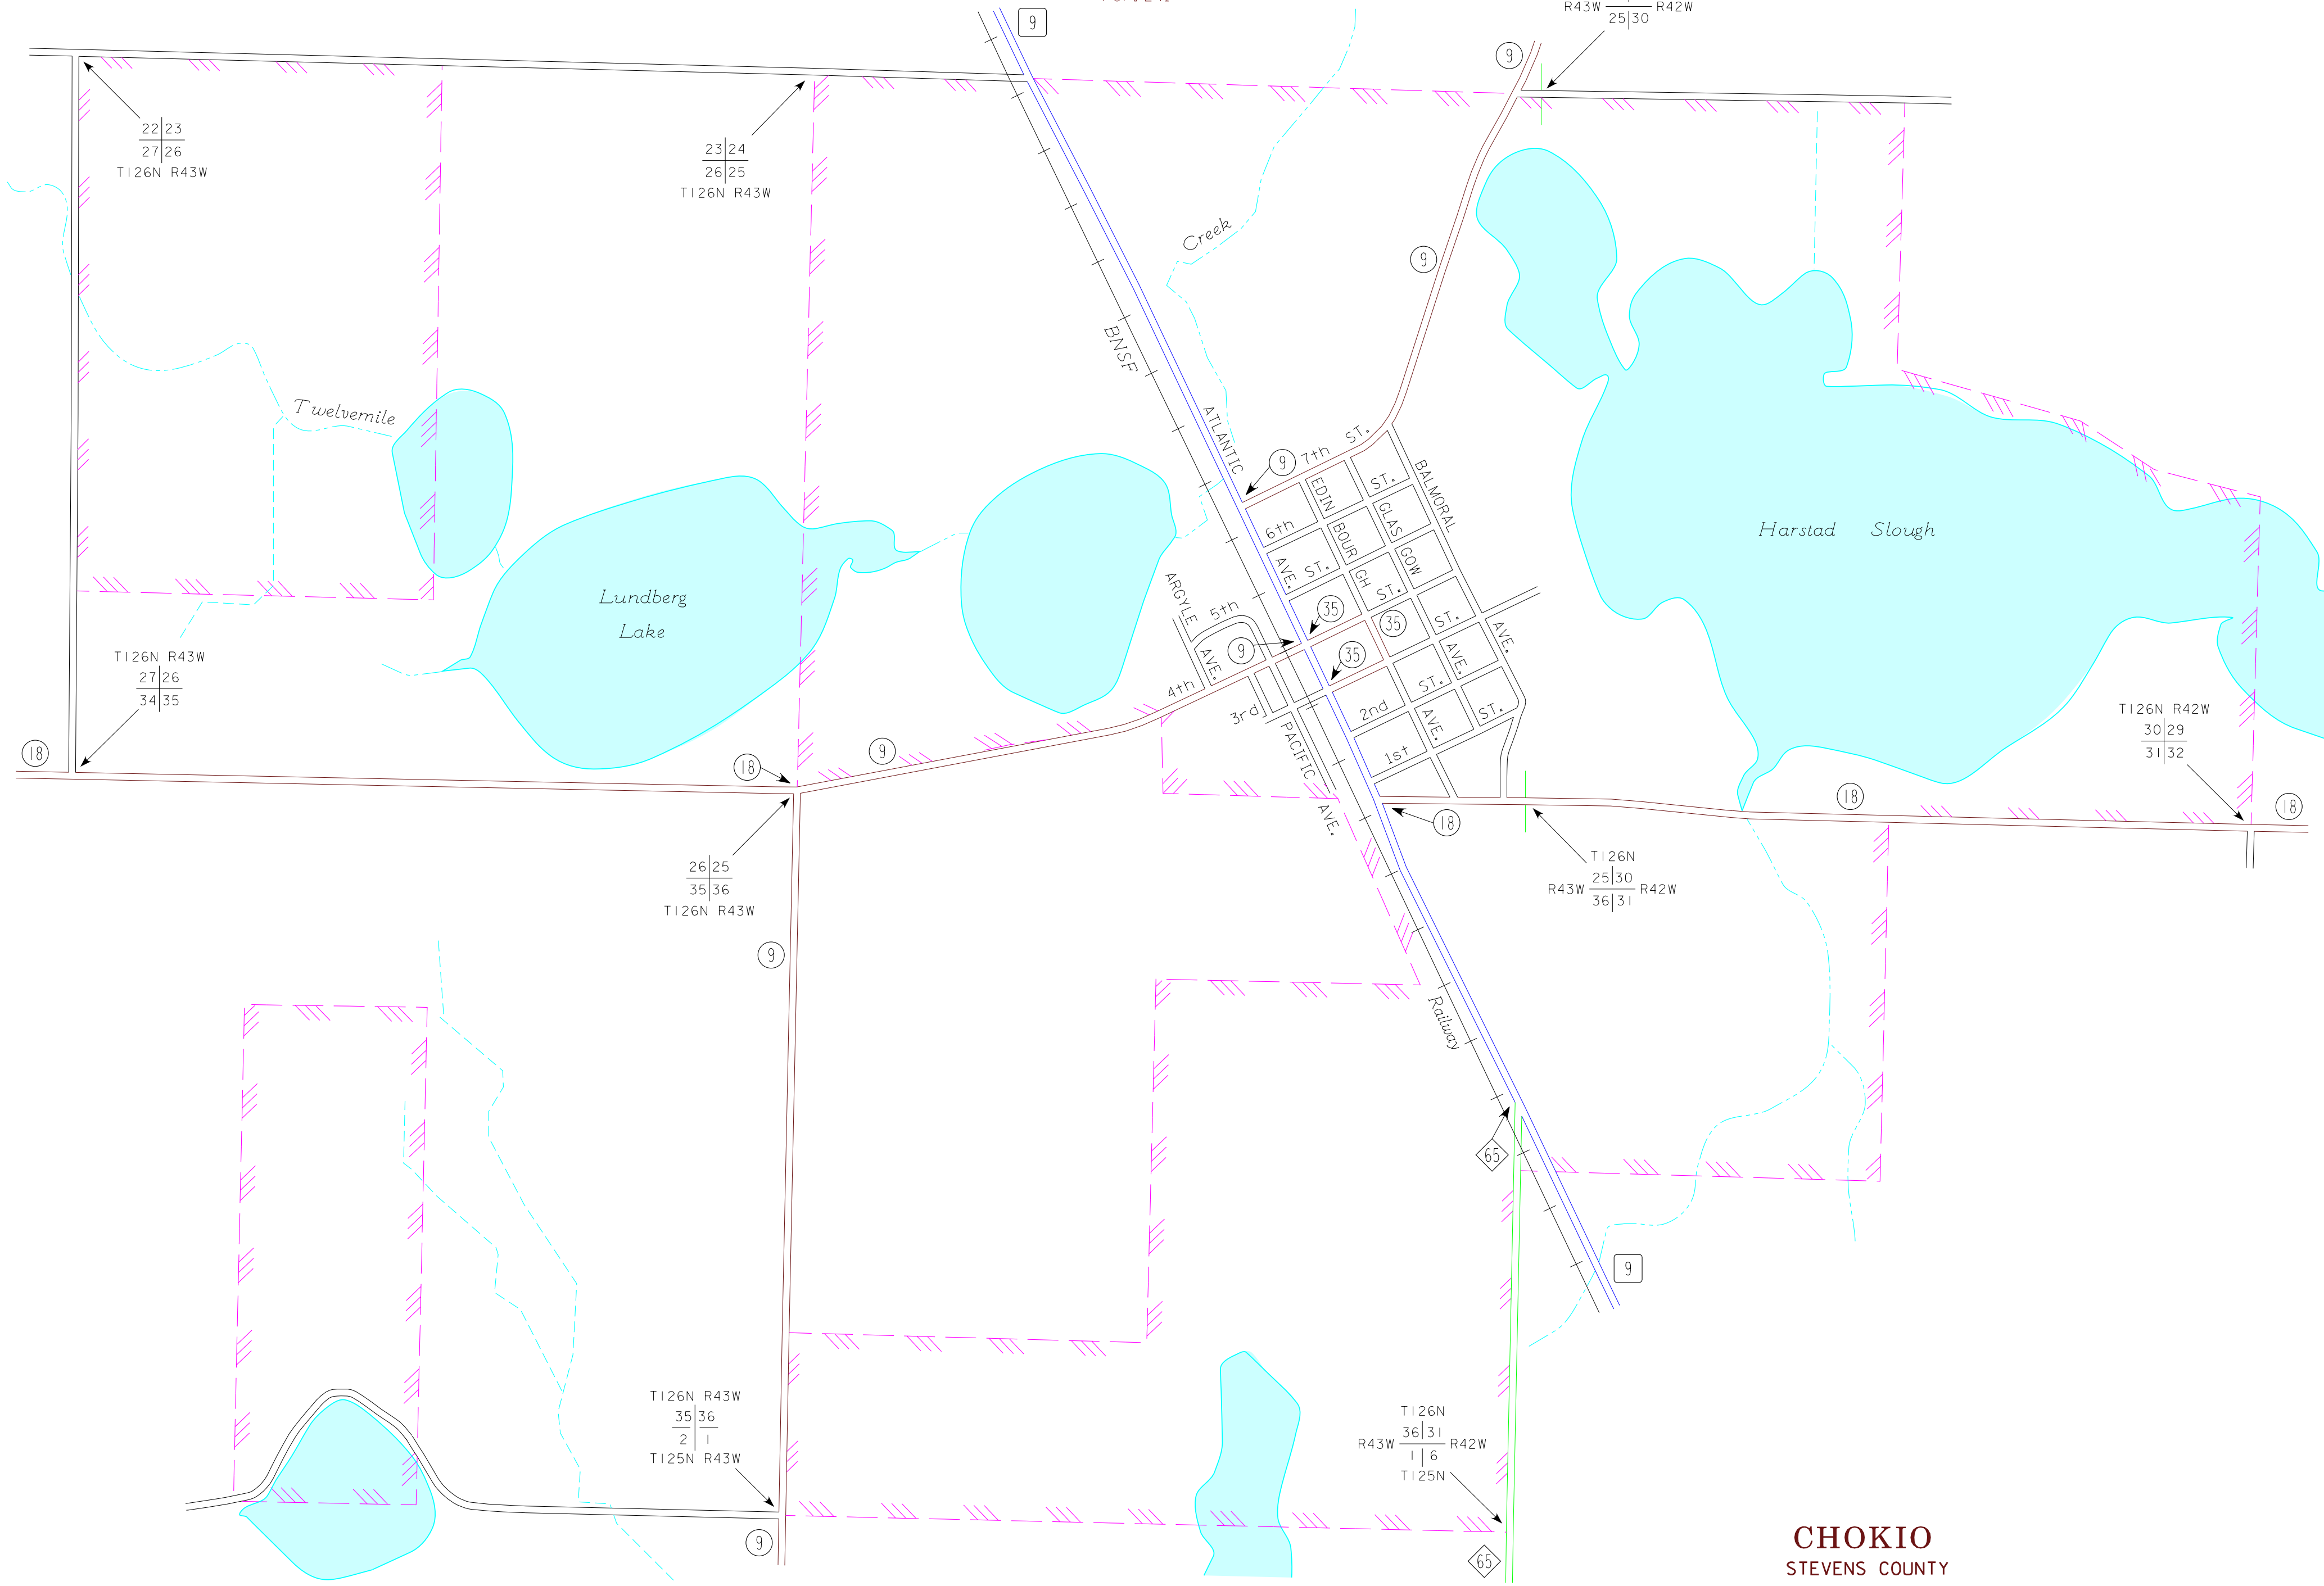

DONNELLY
STEVENS COUNTY
POP. 241

MUNICIPALITIES OF
STEVENS CO.

PREPARED BY THE
MINNESOTA DEPARTMENT OF TRANSPORTATION
OFFICE OF TRANSPORTATION DATA & ANALYSIS
IN COOPERATION WITH
U.S. DEPARTMENT OF TRANSPORTATION
FEDERAL HIGHWAY ADMINISTRATION

2011
BASIC DATA - 2009

LEGEND

- INTERSTATE TRUNK HIGHWAY..... (35)
- U.S. TRUNK HIGHWAY..... (18)
- STATE TRUNK HIGHWAY..... (55)
- COUNTY STATE AID HIGHWAY..... (23)
- COUNTY ROAD..... (15)
- PUBLIC ROAD.....
- PRIVATE ROAD.....
- CORPORATE LIMITS.....