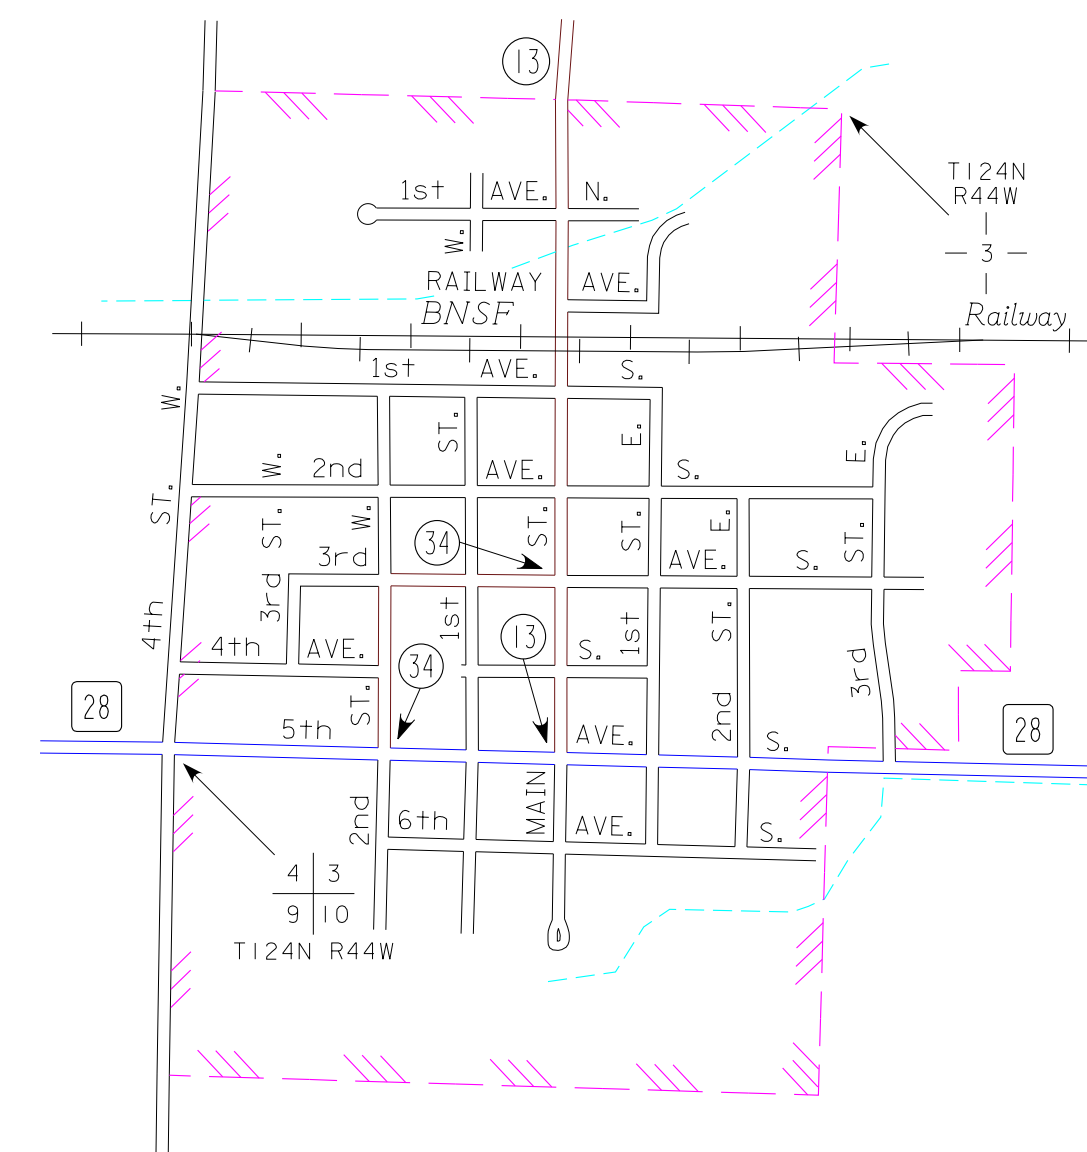

CHOKIO
STEVENS COUNTY
POP. 400