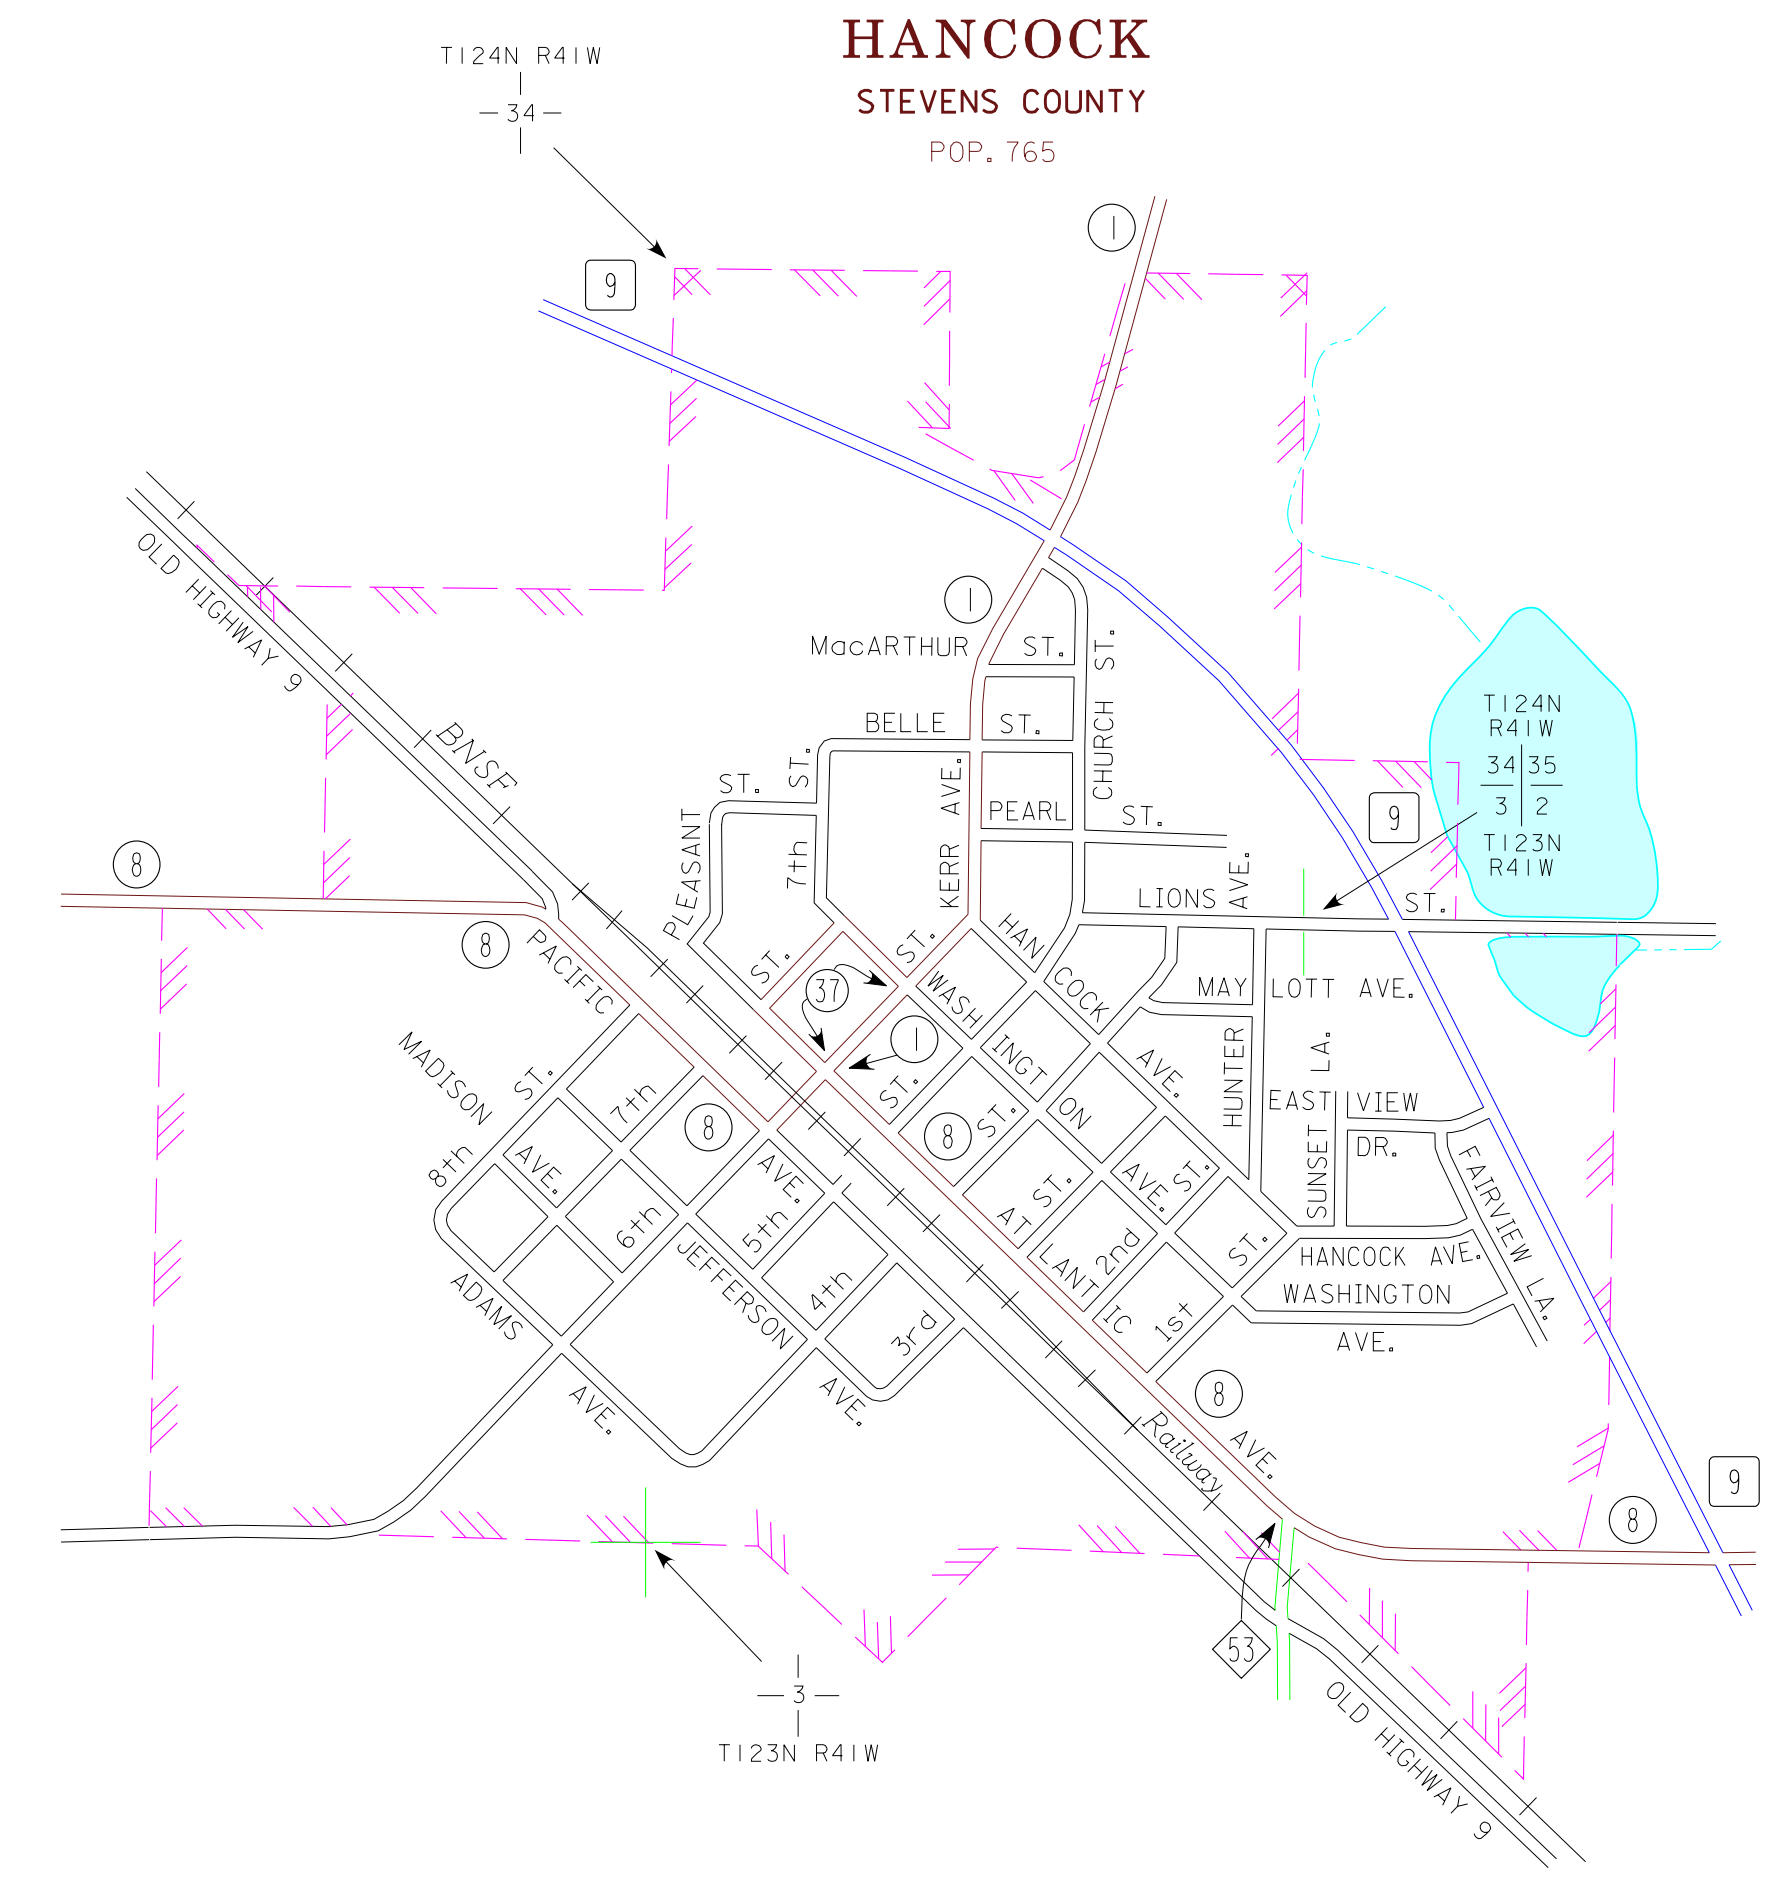

HANCOCK
STEVENS COUNTY
POP. 765

1. MUNICIPALITIES SHOWN
   ON THIS SHEET
2. ALBERTA
   - CHOKIO
   - DONNELLY
   - HANCOCK

NOTE: 2010 U.S. CENSUS FIGURES SHOWN FOR ALL MUNICIPALITIES UNLESS OTHERWISE STATED.