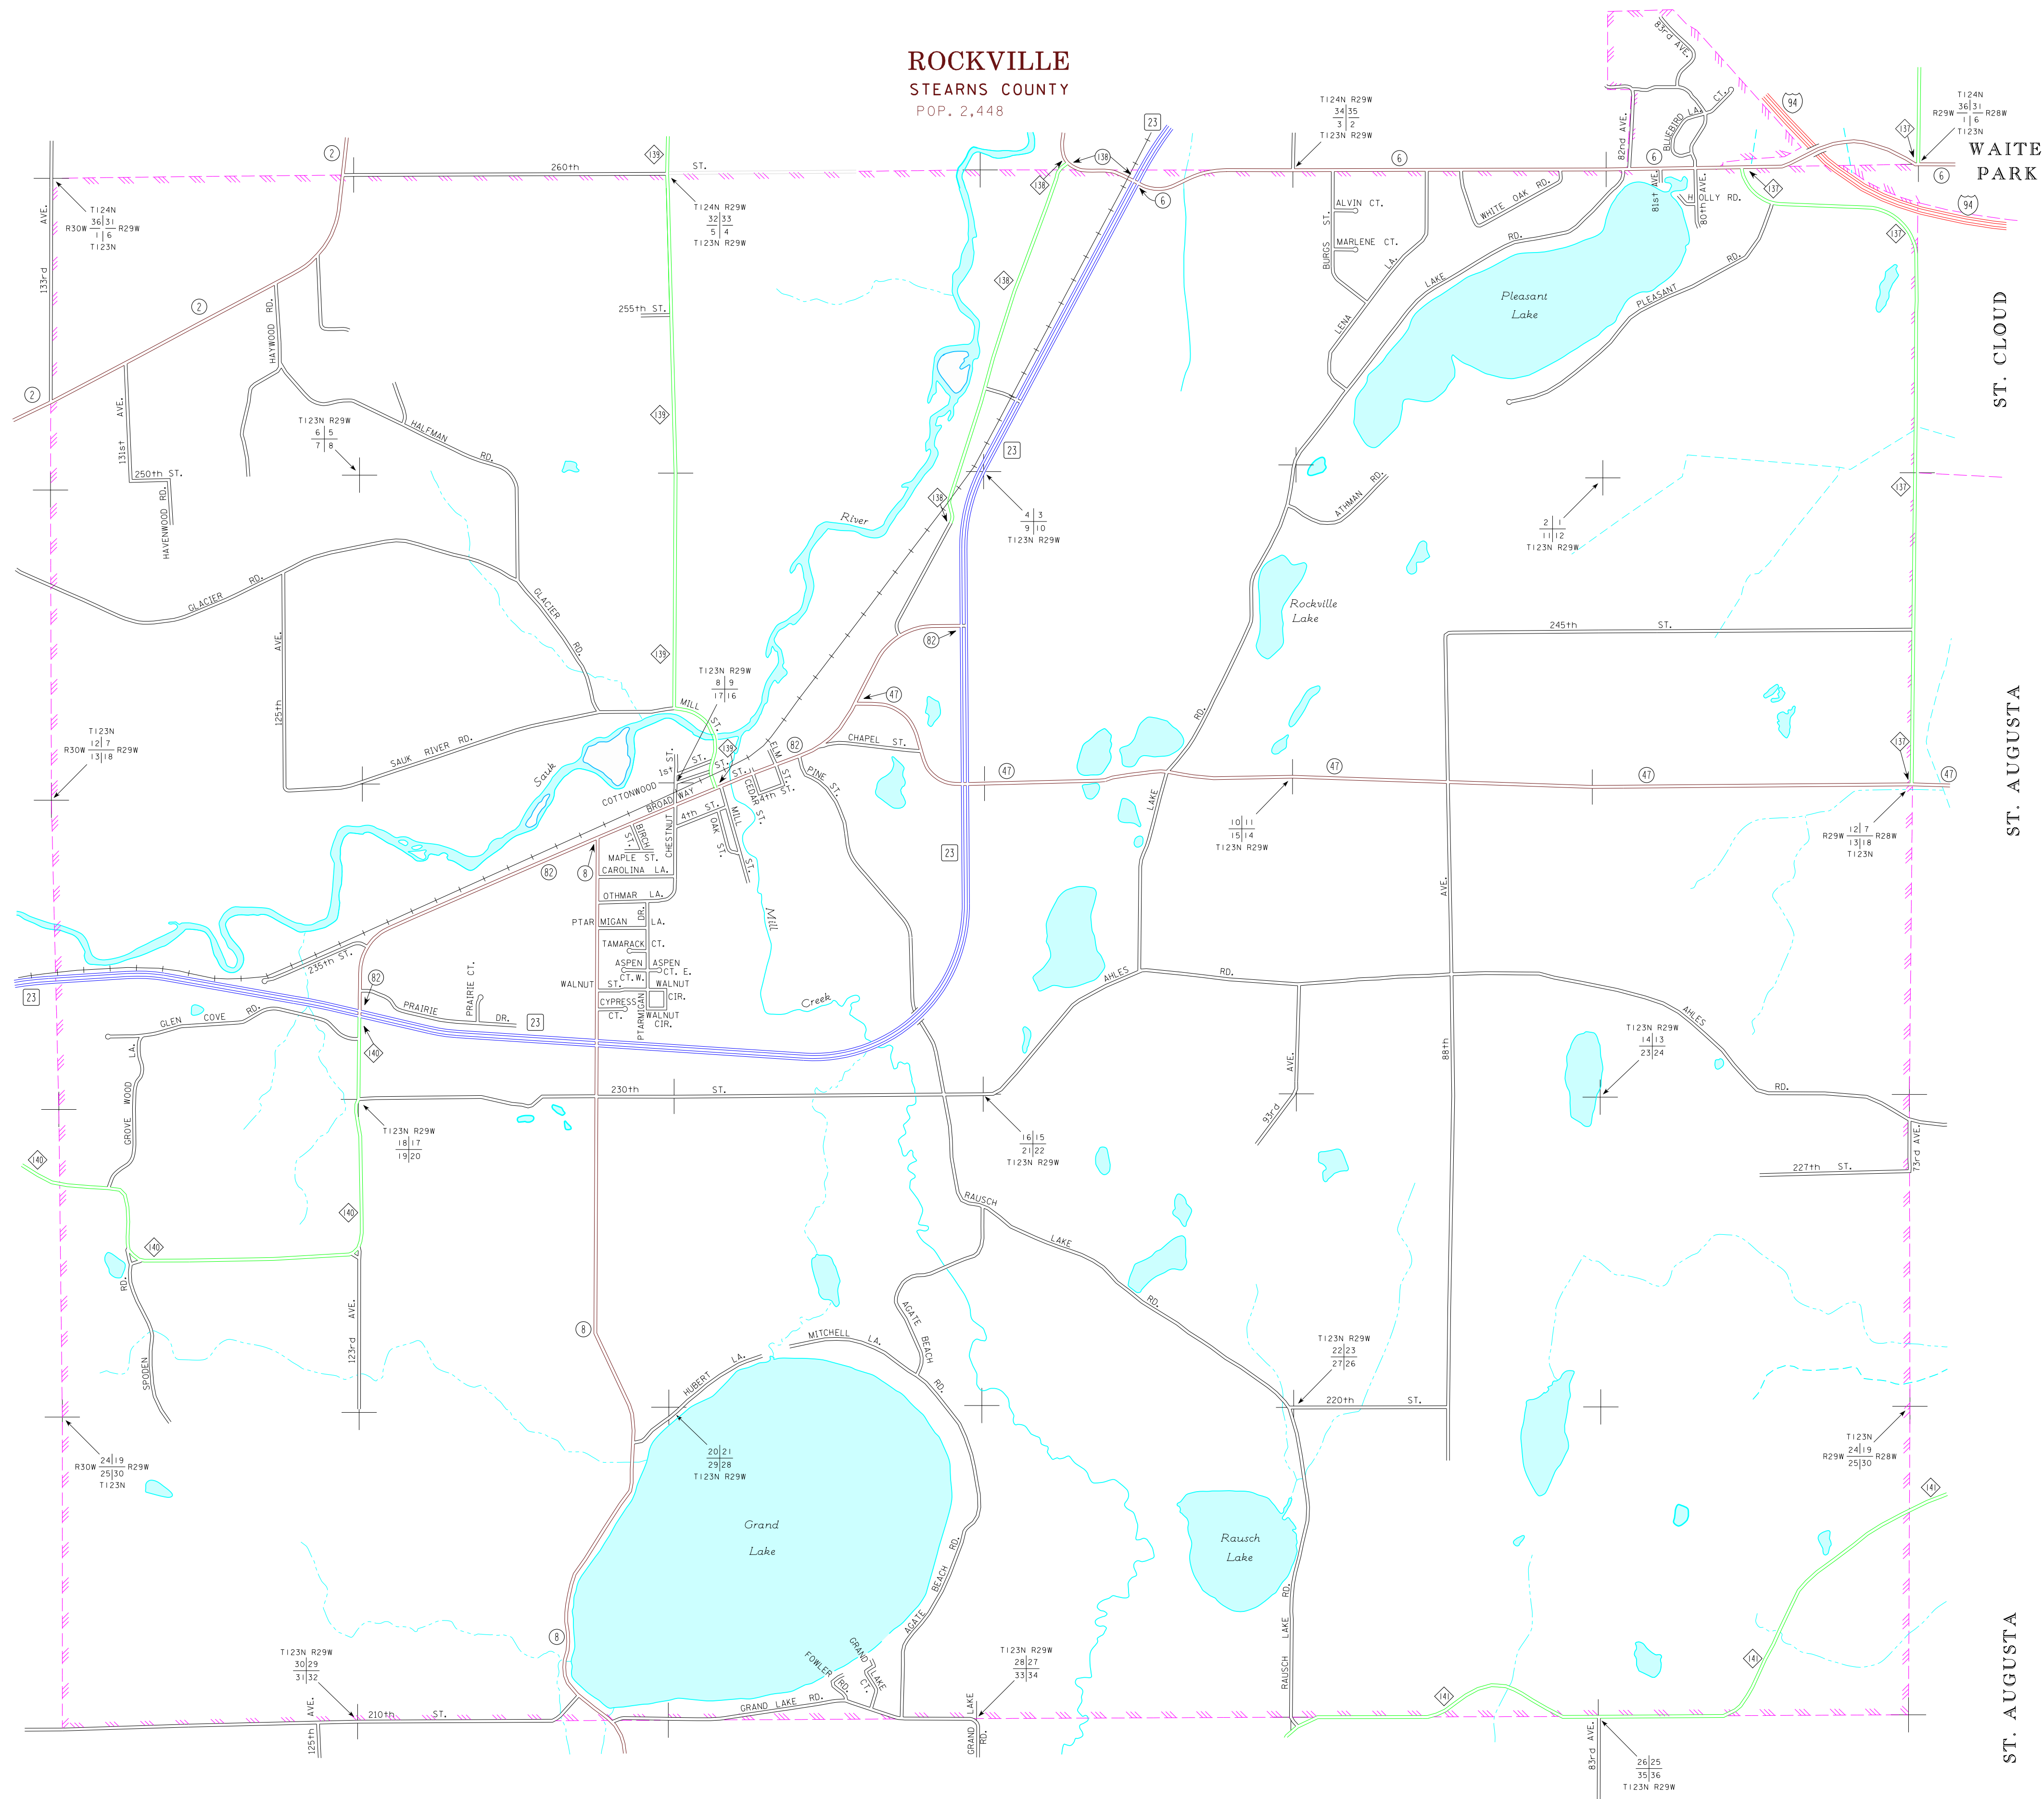

ROCKVILLE
STEARNS COUNTY
POP. 2,448

MUNICIPALITIES OF
STEARNS CO.

PREPARED BY THE
MINNESOTA DEPARTMENT OF TRANSPORTATION
OFFICE OF TRANSPORTATION DATA & ANALYSIS
IN COOPERATION WITH
U.S. DEPARTMENT OF TRANSPORTATION
FEDERAL HIGHWAY ADMINISTRATION

2011
BASIC DATA - 2009

LEGEND

- INTERSTATE TRUNK HIGHWAY..... (35)
- U.S. TRUNK HIGHWAY..... (10)
- STATE TRUNK HIGHWAY..... (55)
- COUNTY STATE AID HIGHWAY..... (23)
- COUNTY ROAD..... (15)
- PUBLIC ROAD .....
- PRIVATE ROAD .....
- CORPORATE LIMITS.....

MUNICIPALITIES SHOWN
ON THIS SHEET

ROCKVILLE

NOTE: 2010 U.S. CENSUS FIGURES SHOWN FOR ALL MUNICIPALITIES UNLESS OTHERWISE STATED.