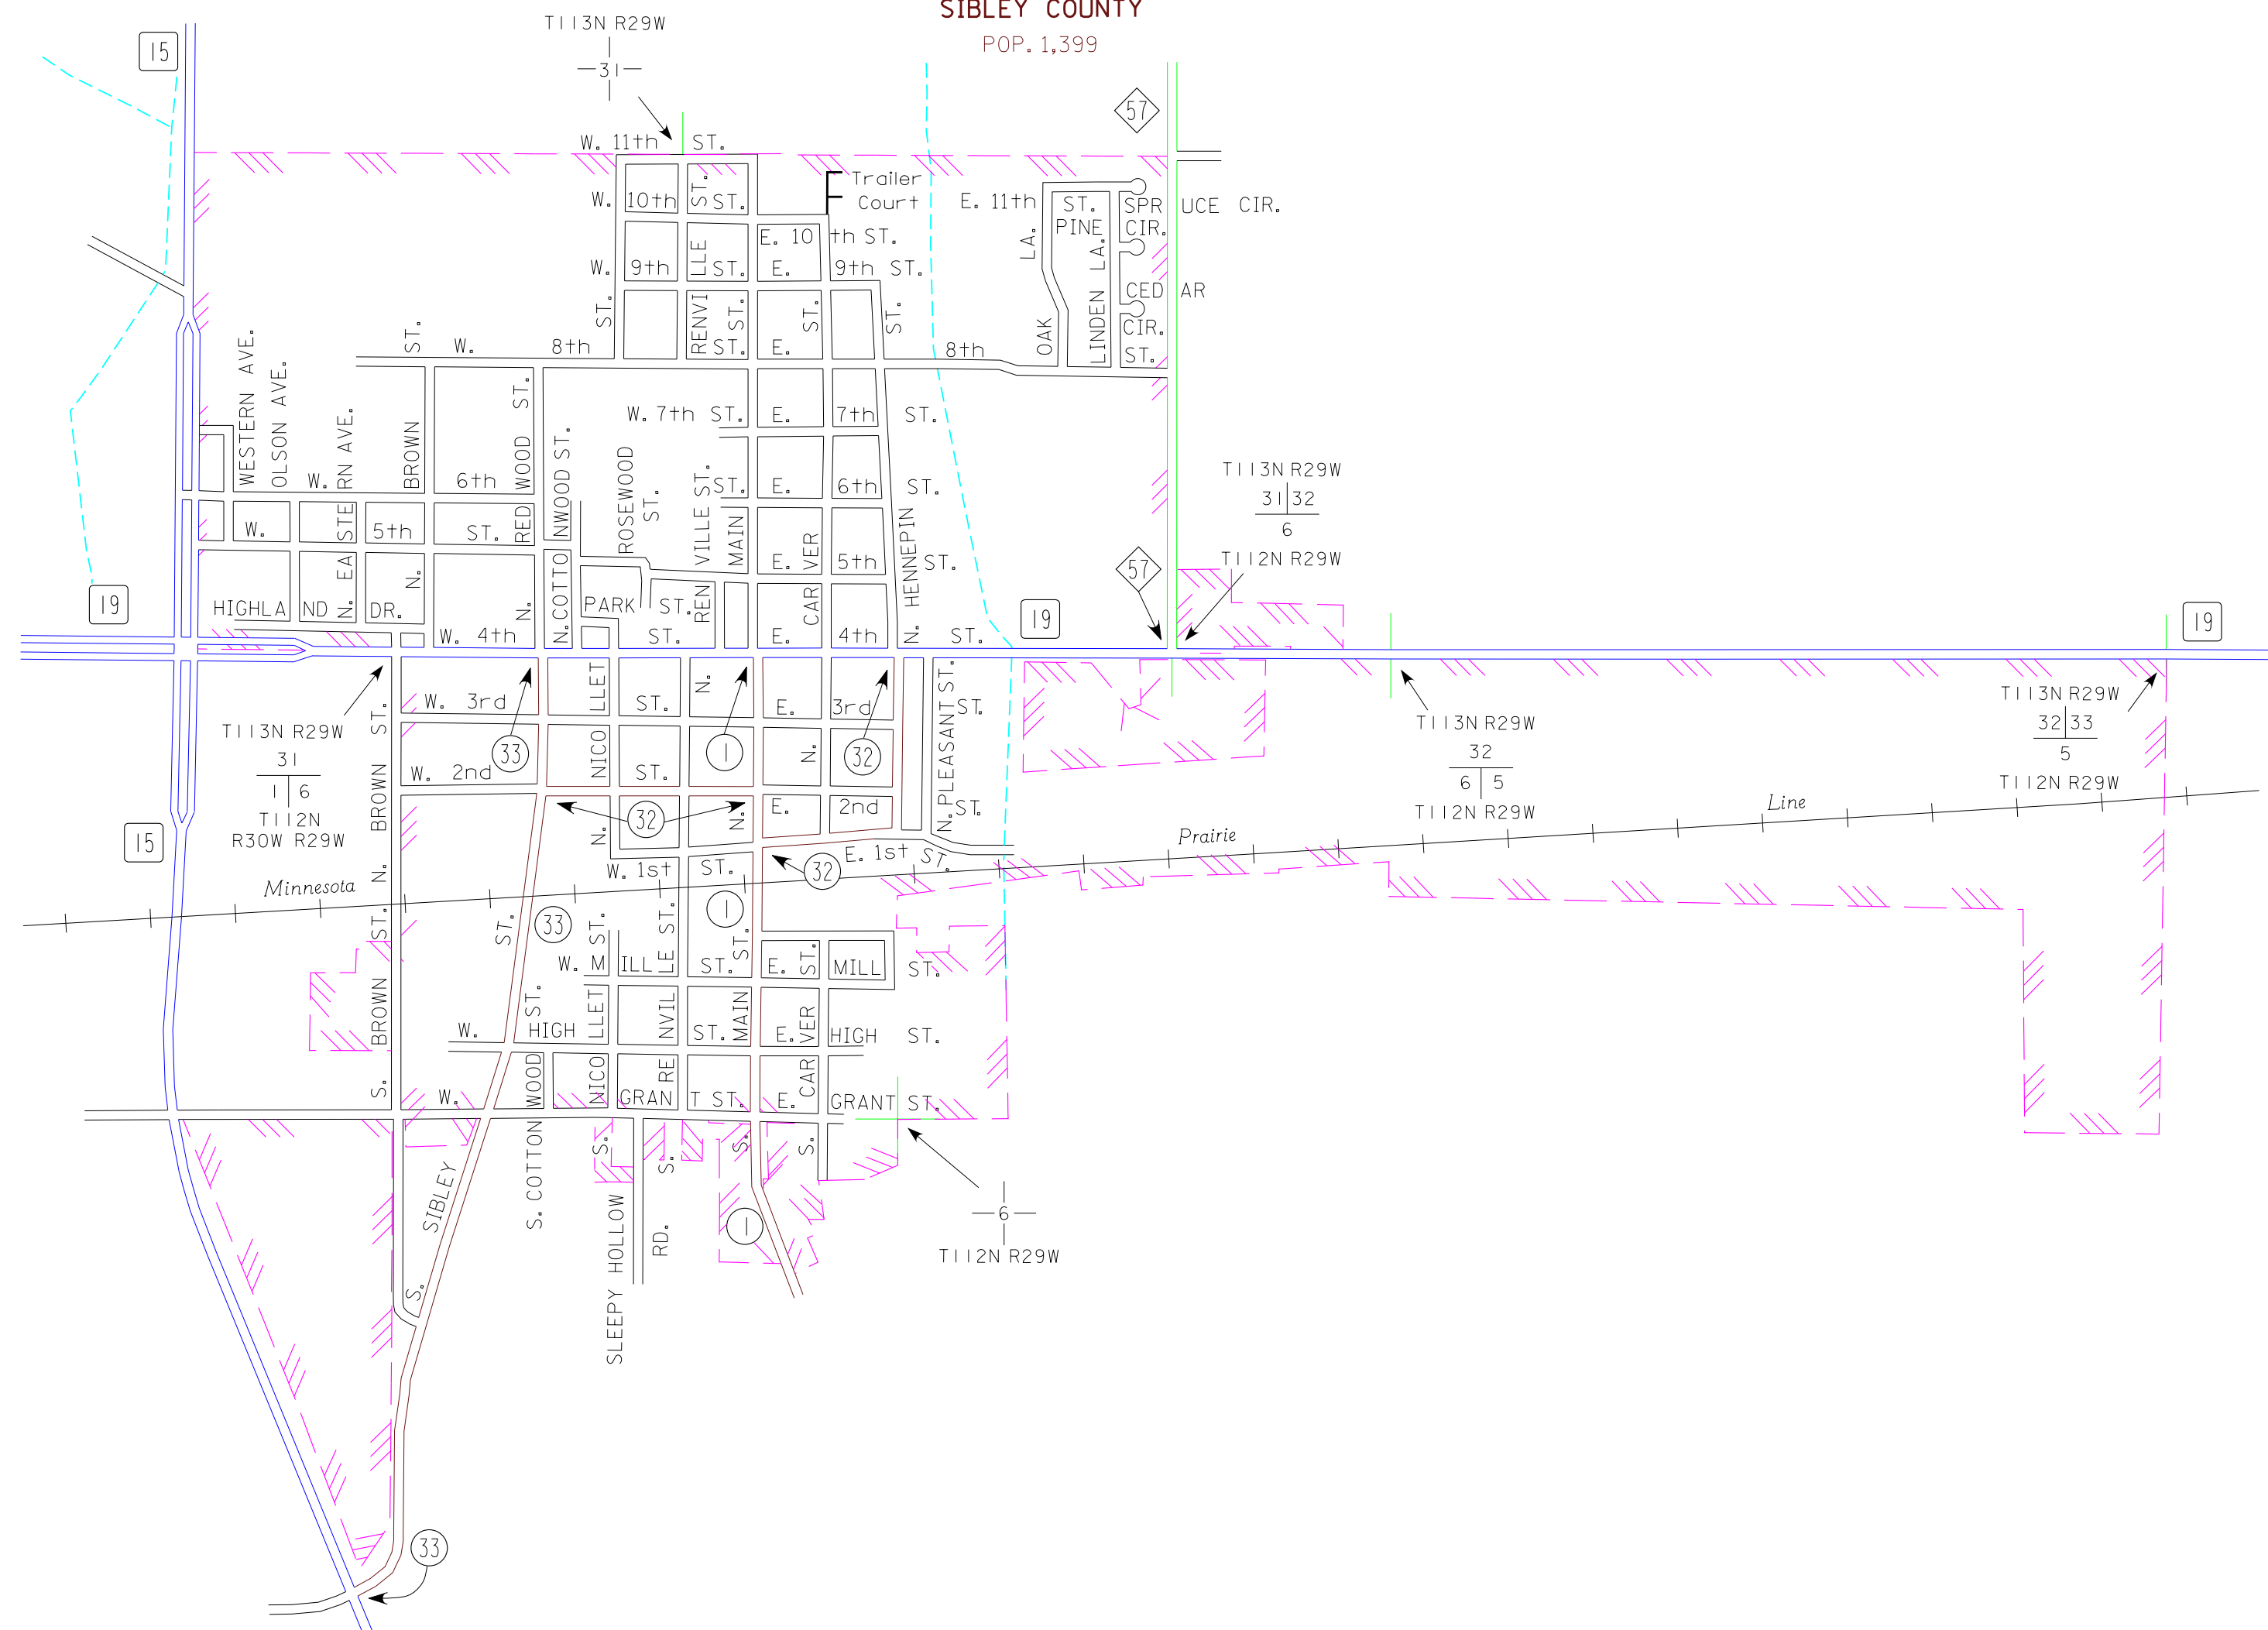

WINTHROP
SIBLEY COUNTY
POP. 1,399