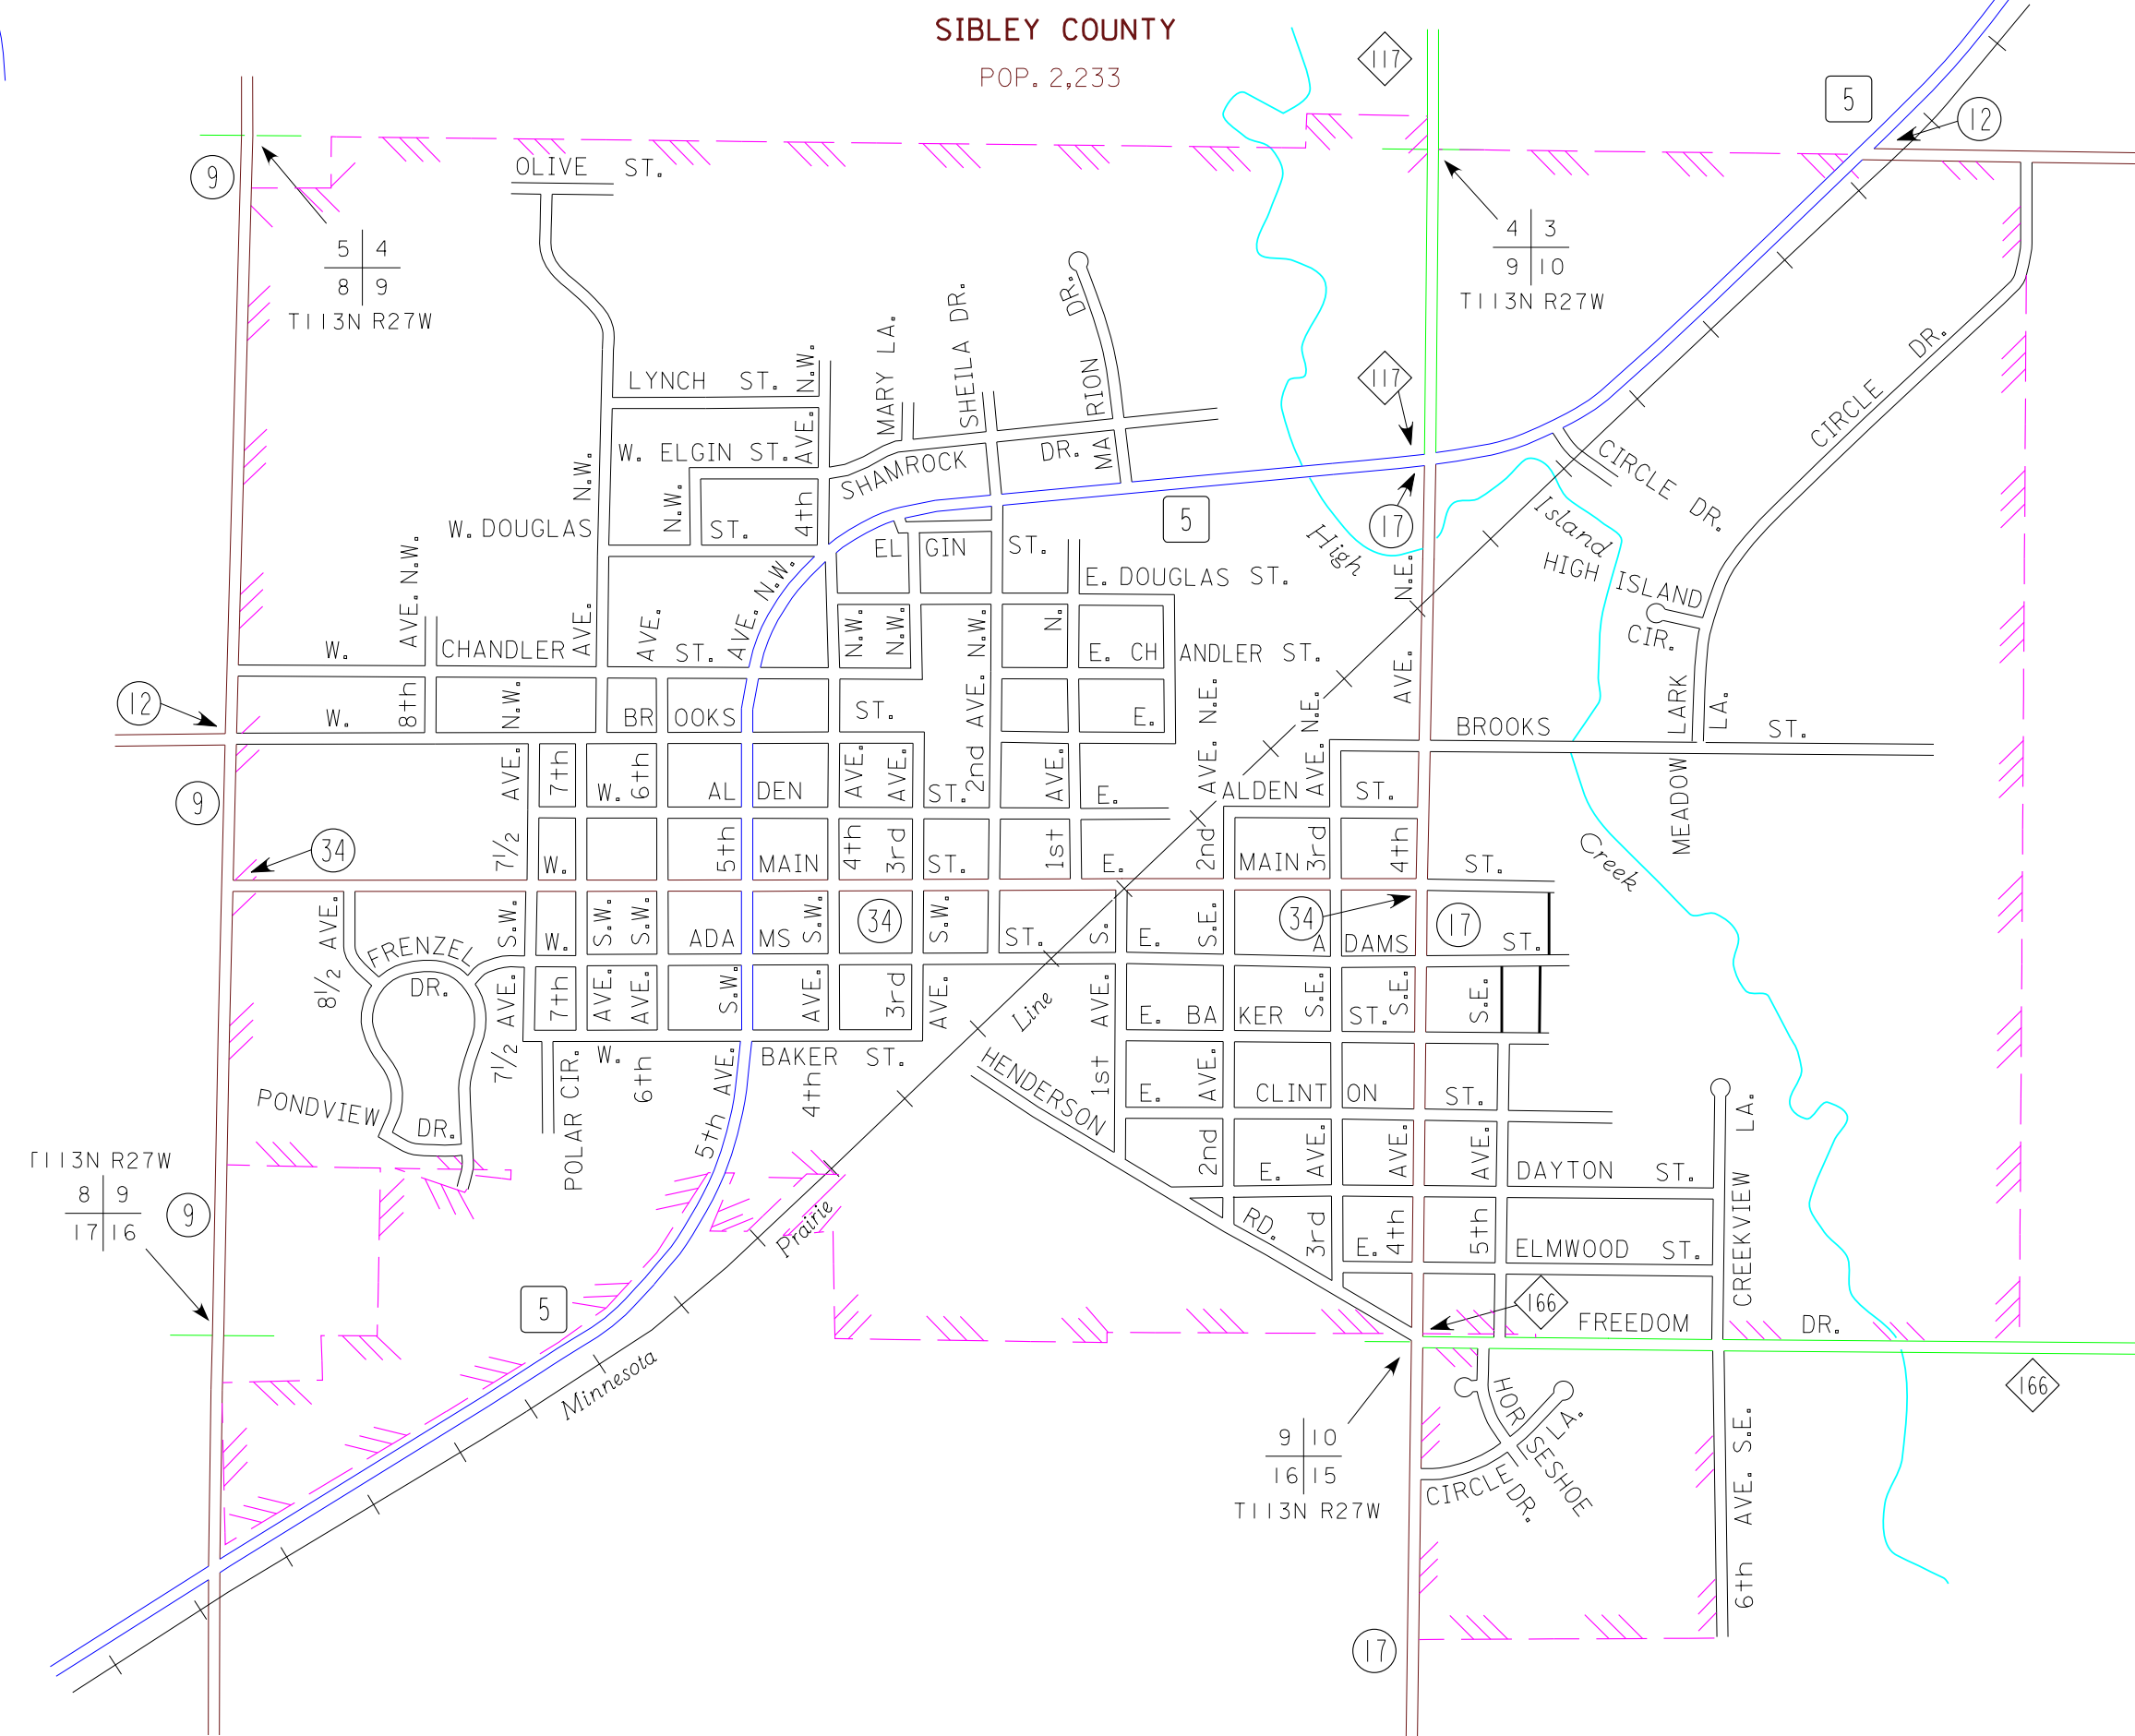

ARLINGTON
SIBLEY COUNTY
POP. 2,233

MUNICIPALITIES OF
SIBLEY CO.

PREPARED BY THE
MINNESOTA DEPARTMENT OF TRANSPORTATION
OFFICE OF TRANSPORTATION DATA & ANALYSIS
IN COOPERATION WITH
U.S. DEPARTMENT OF TRANSPORTATION
FEDERAL HIGHWAY ADMINISTRATION

2011
BASIC DATA - 2009

LEGEND

- INTERSTATE TRUNK HIGHWAY..... (35)
- U.S. TRUNK HIGHWAY..... (10)
- STATE TRUNK HIGHWAY..... (55)
- COUNTY STATE AID HIGHWAY..... (23)
- COUNTY ROAD..... (15)
- PUBLIC ROAD .....
- PRIVATE ROAD .....
- CORPORATE LIMITS.....