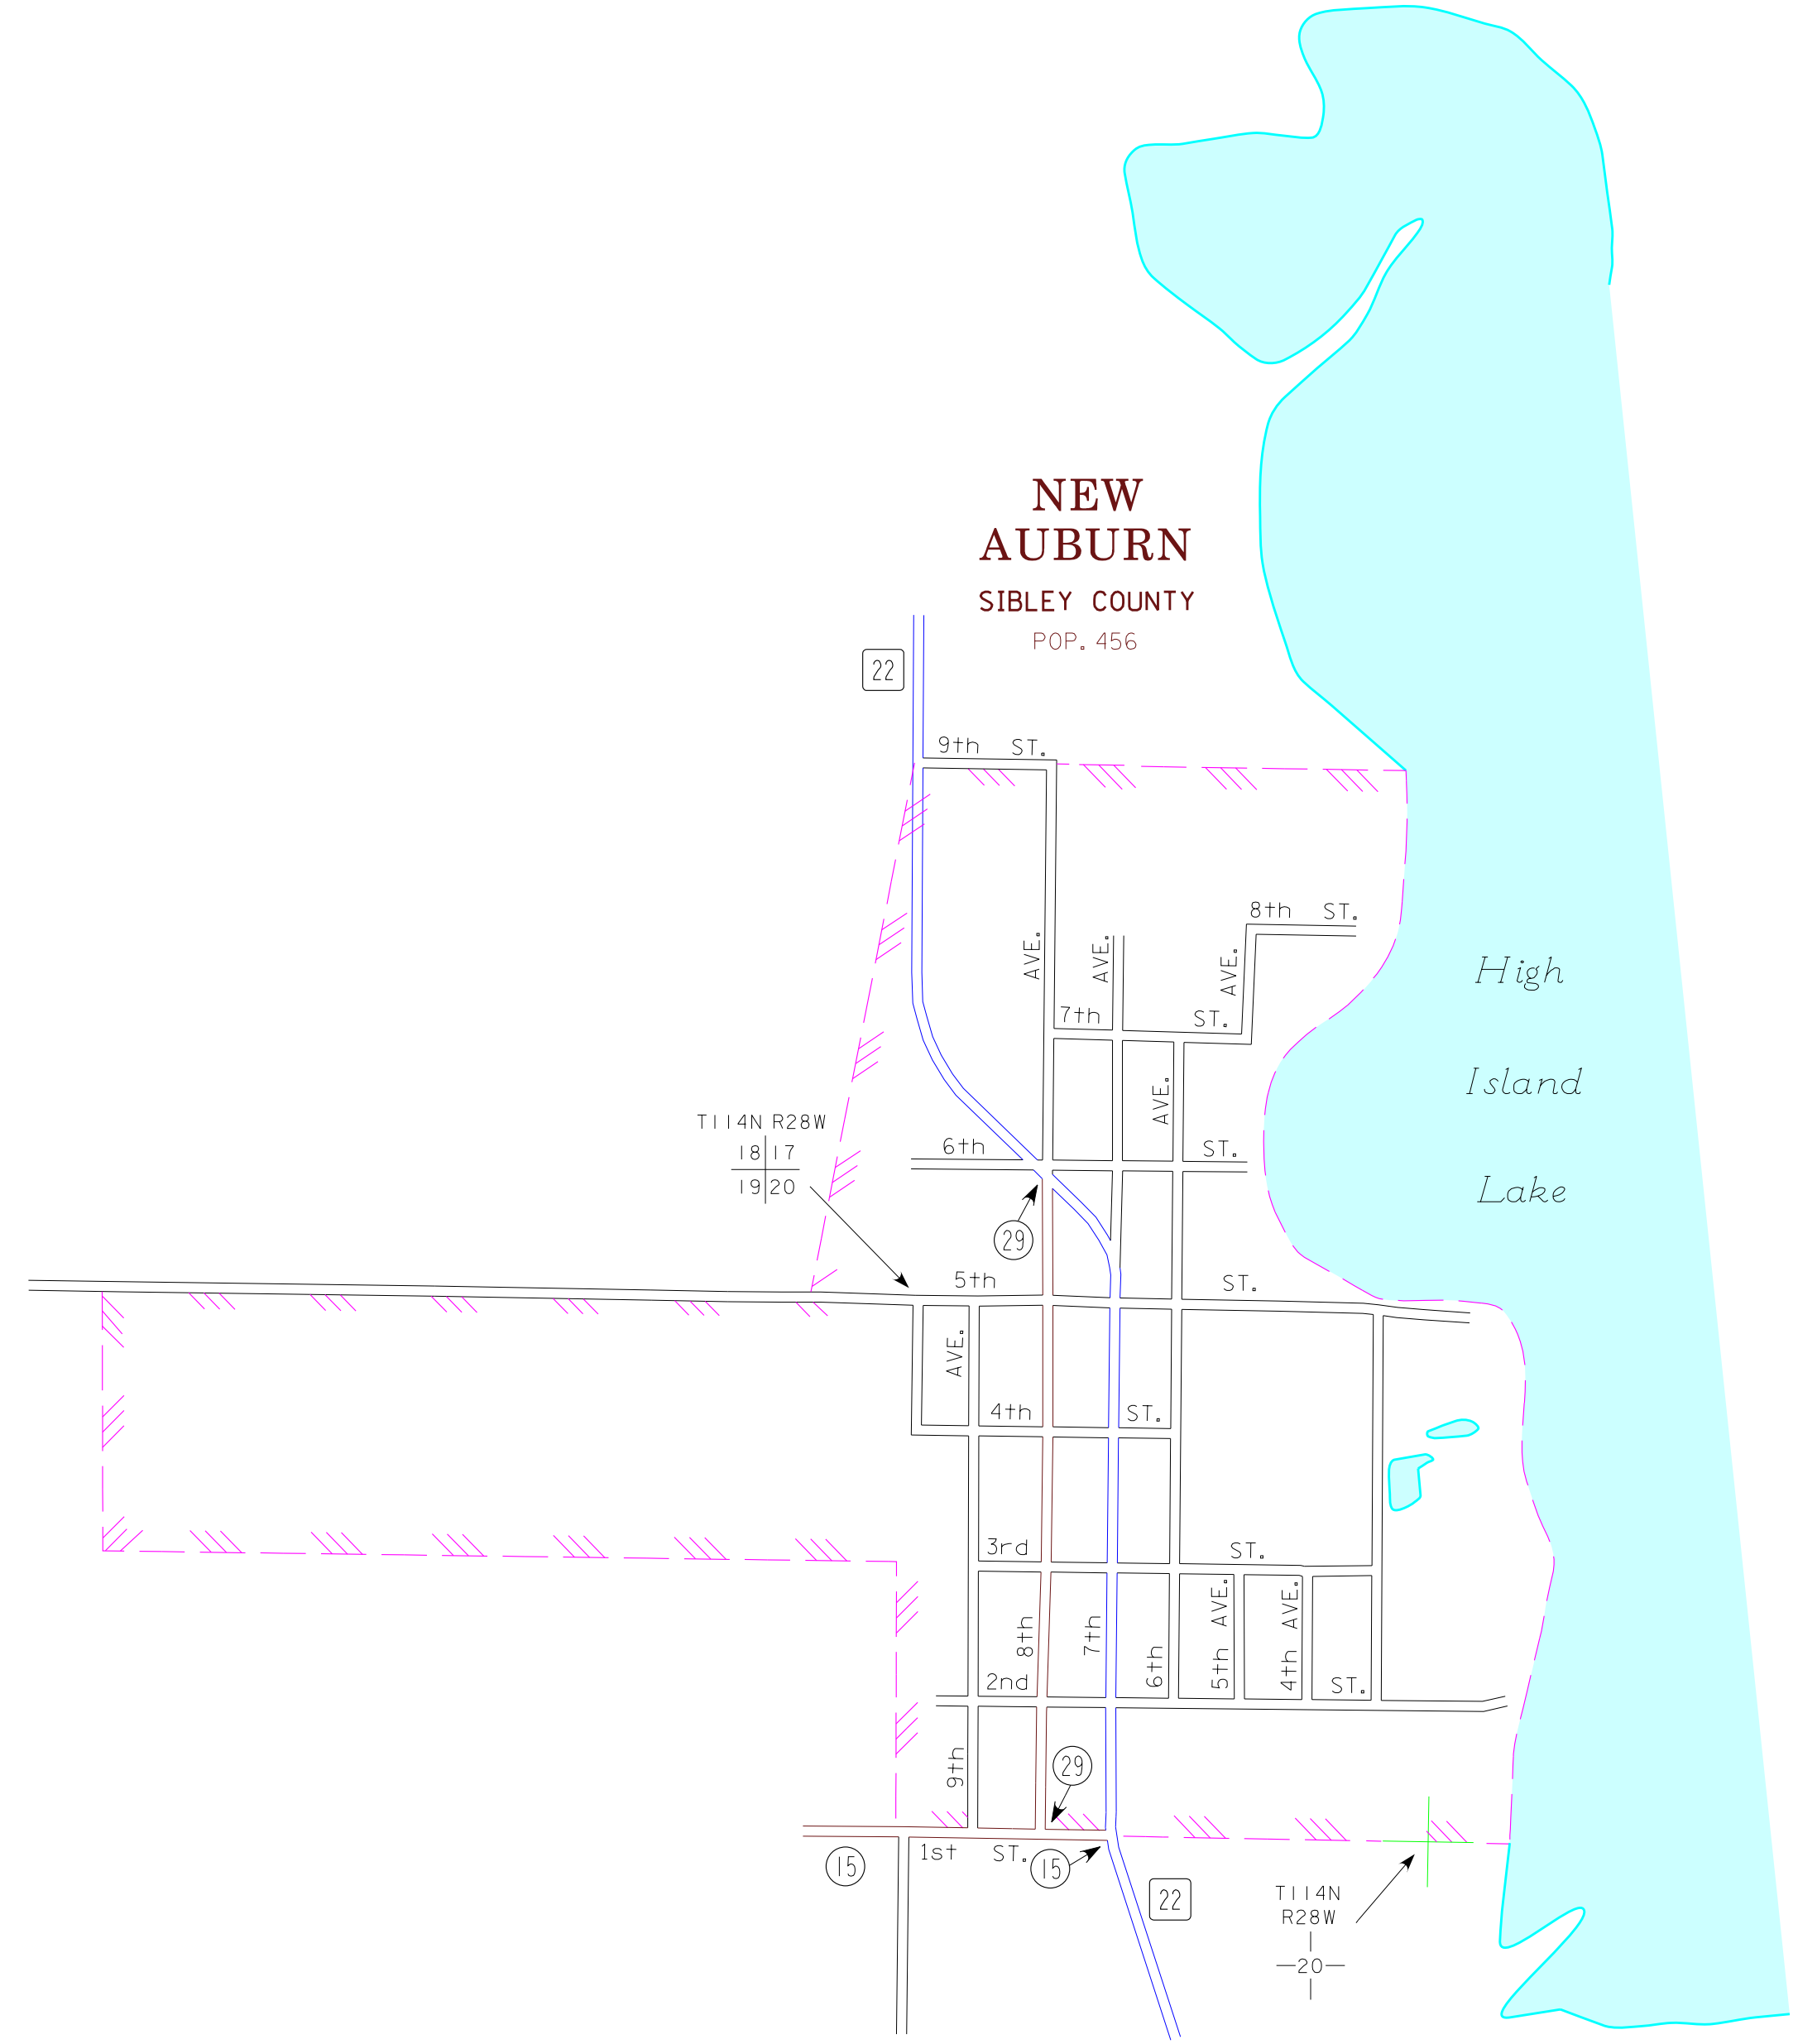

NEW AUBURN
SIBLEY COUNTY
POP. 456

MUNICIPALITIES SHOWN
ON THIS SHEET
ARLINGTON
NEW AUBURN
WINTHROP

NOTE: 2010 U.S. CENSUS FIGURES SHOWN FOR ALL MUNICIPALITIES UNLESS OTHERWISE STATED.