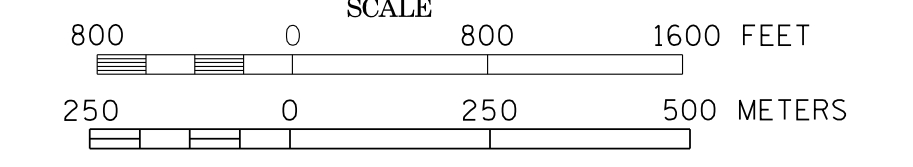

MUNICIPALITIES OF
SIBLEY CO.

PREPARED BY THE
MINNESOTA DEPARTMENT OF TRANSPORTATION
OFFICE OF TRANSPORTATION DATA & ANALYSIS
IN COOPERATION WITH
U.S. DEPARTMENT OF TRANSPORTATION
FEDERAL HIGHWAY ADMINISTRATION

2011
BASIC DATA - 2009