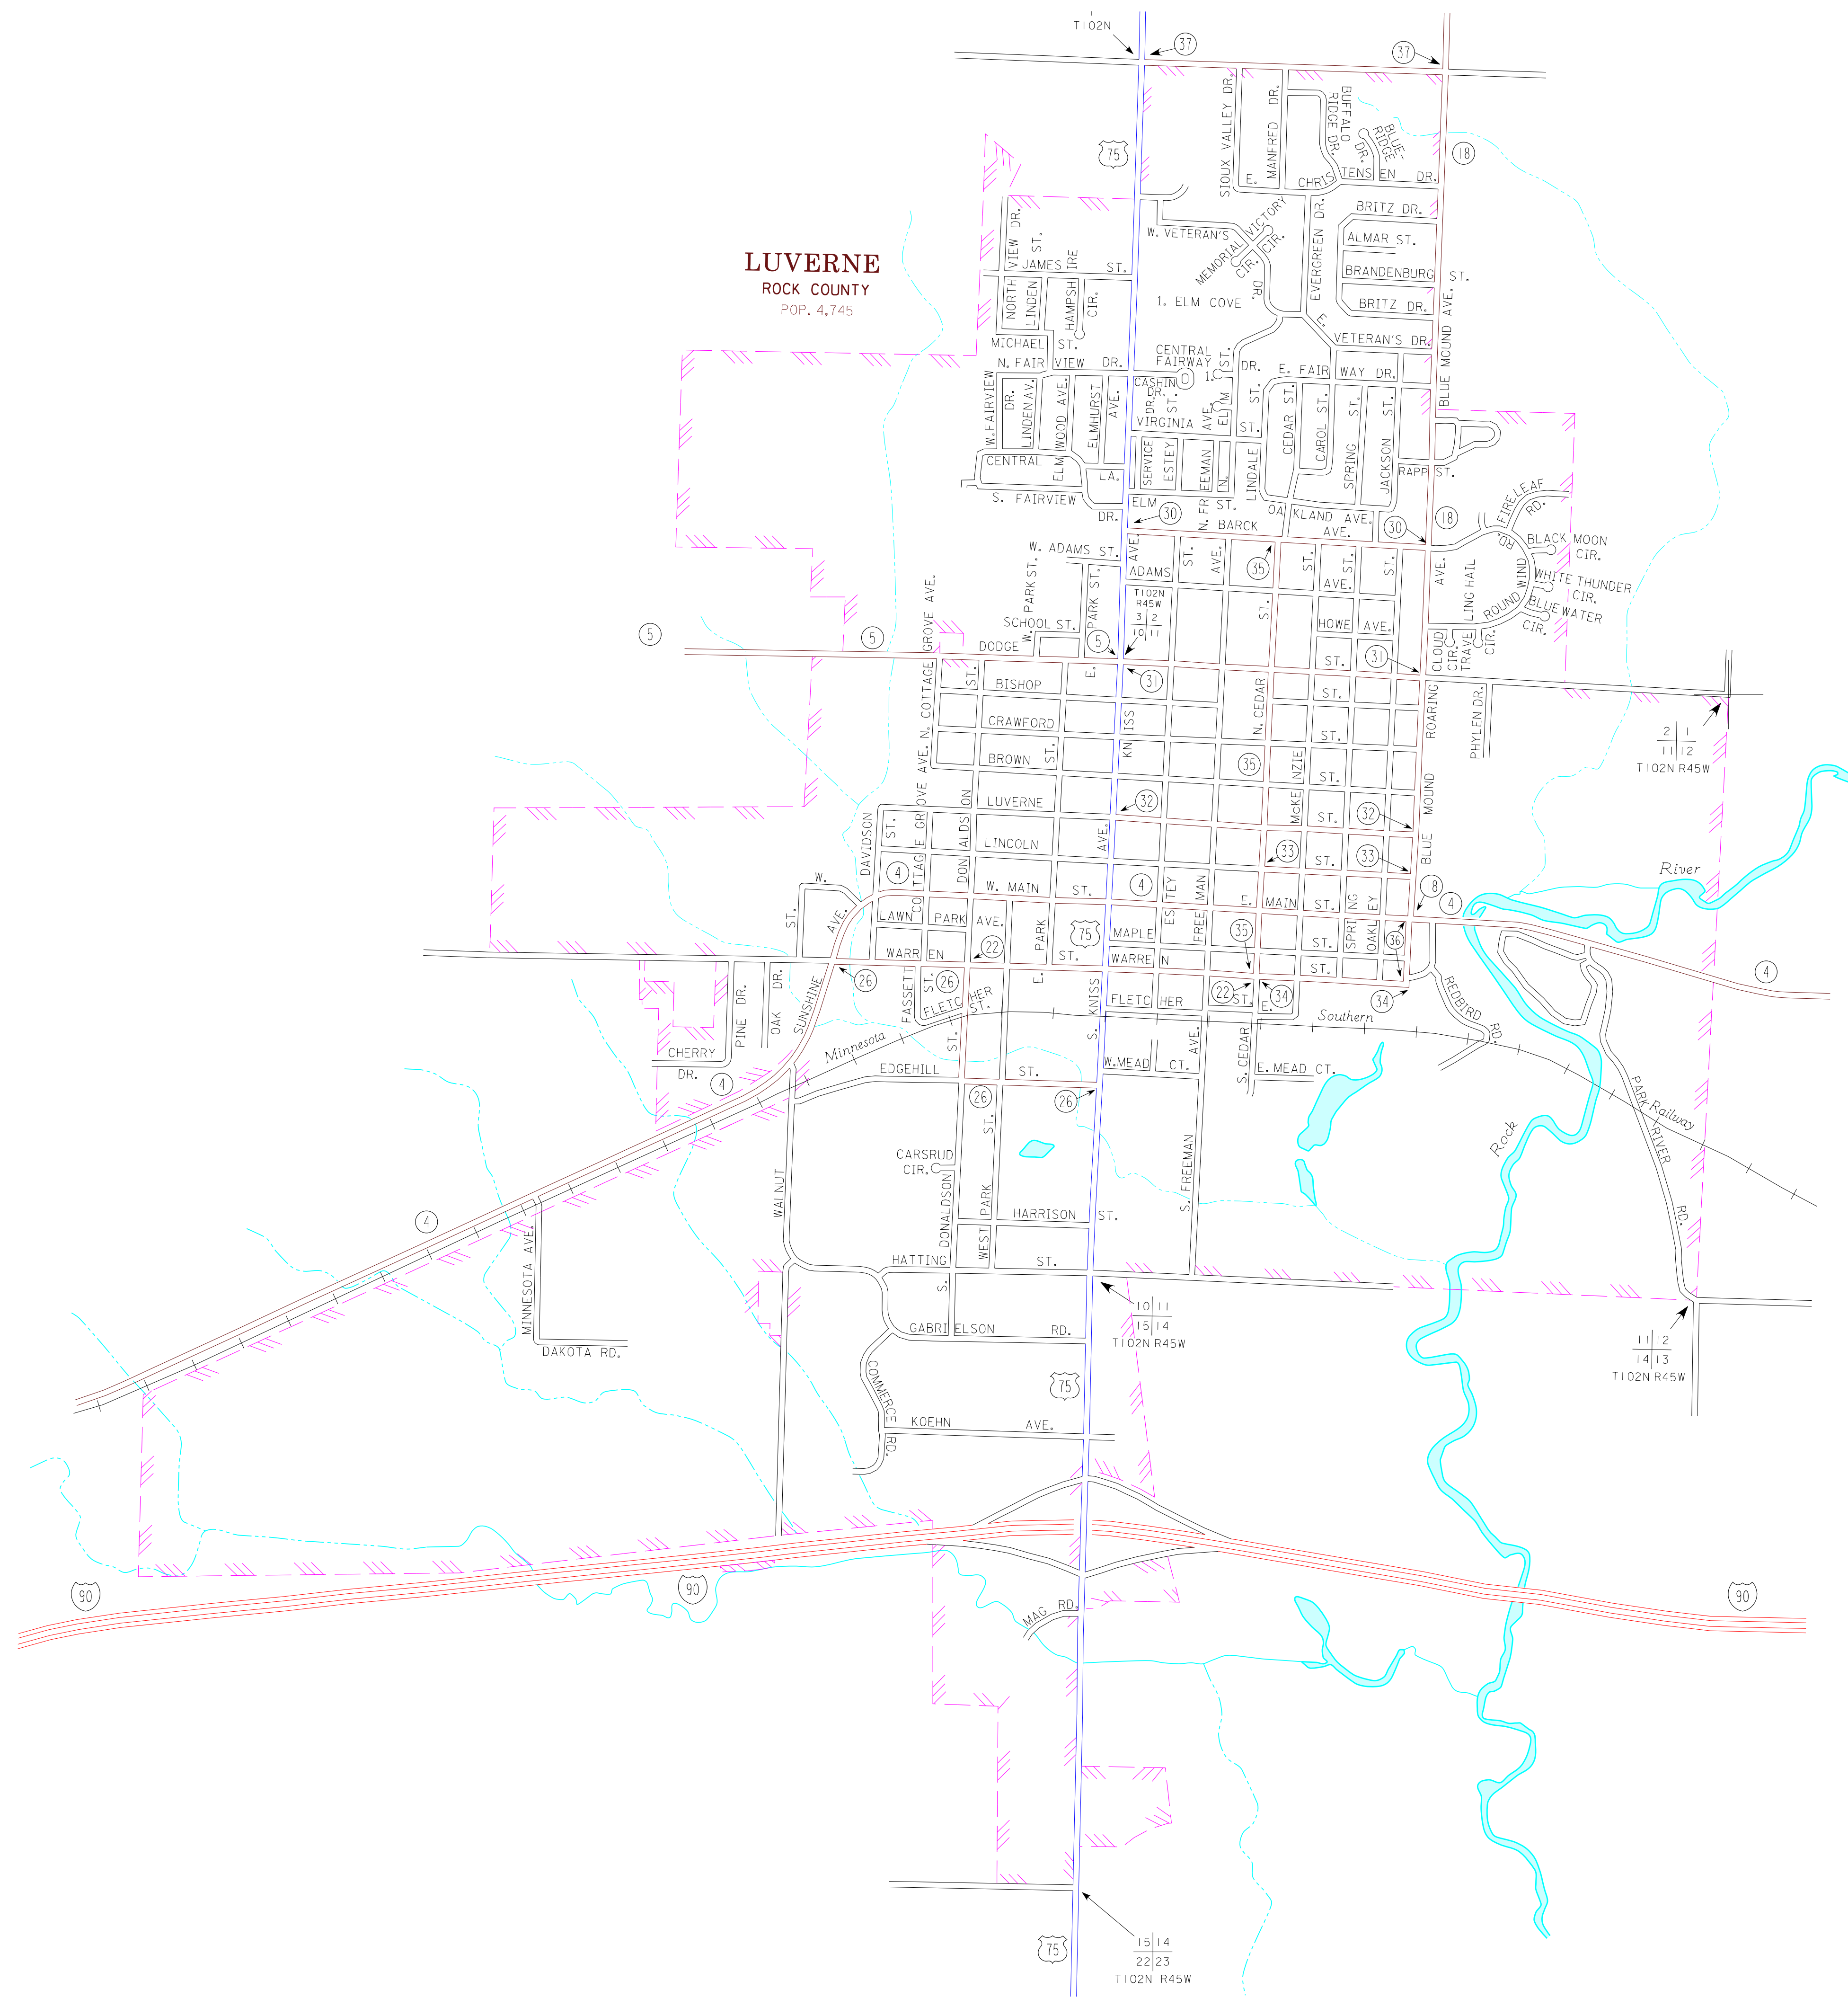

MUNICIPALITIES OF ROCK CO.

PREPARED BY THE
MINNESOTA DEPARTMENT OF TRANSPORTATION
OFFICE OF TRANSPORTATION DATA & ANALYSIS
IN COOPERATION WITH
U.S. DEPARTMENT OF TRANSPORTATION
FEDERAL HIGHWAY ADMINISTRATION

2011
BASIC DATA - 2009

LEGEND

- INTERSTATE TRUNK HIGHWAY..... (90)
- U.S. TRUNK HIGHWAY..... (75)
- STATE TRUNK HIGHWAY..... (35)
- COUNTY STATE AID HIGHWAY..... (26)
- COUNTY ROAD..... (4)
- PUBLIC ROAD .....
- PRIVATE ROAD .....
- CORPORATE LIMITS.....

LUVERNE
ROCK COUNTY
POP. 4,745

MUNICIPALITIES SHOWN
ON THIS SHEET
LUVERNE

NOTE: 2010 U.S. CENSUS FIGURES SHOWN FOR ALL MUNICIPALITIES UNLESS OTHERWISE STATED.