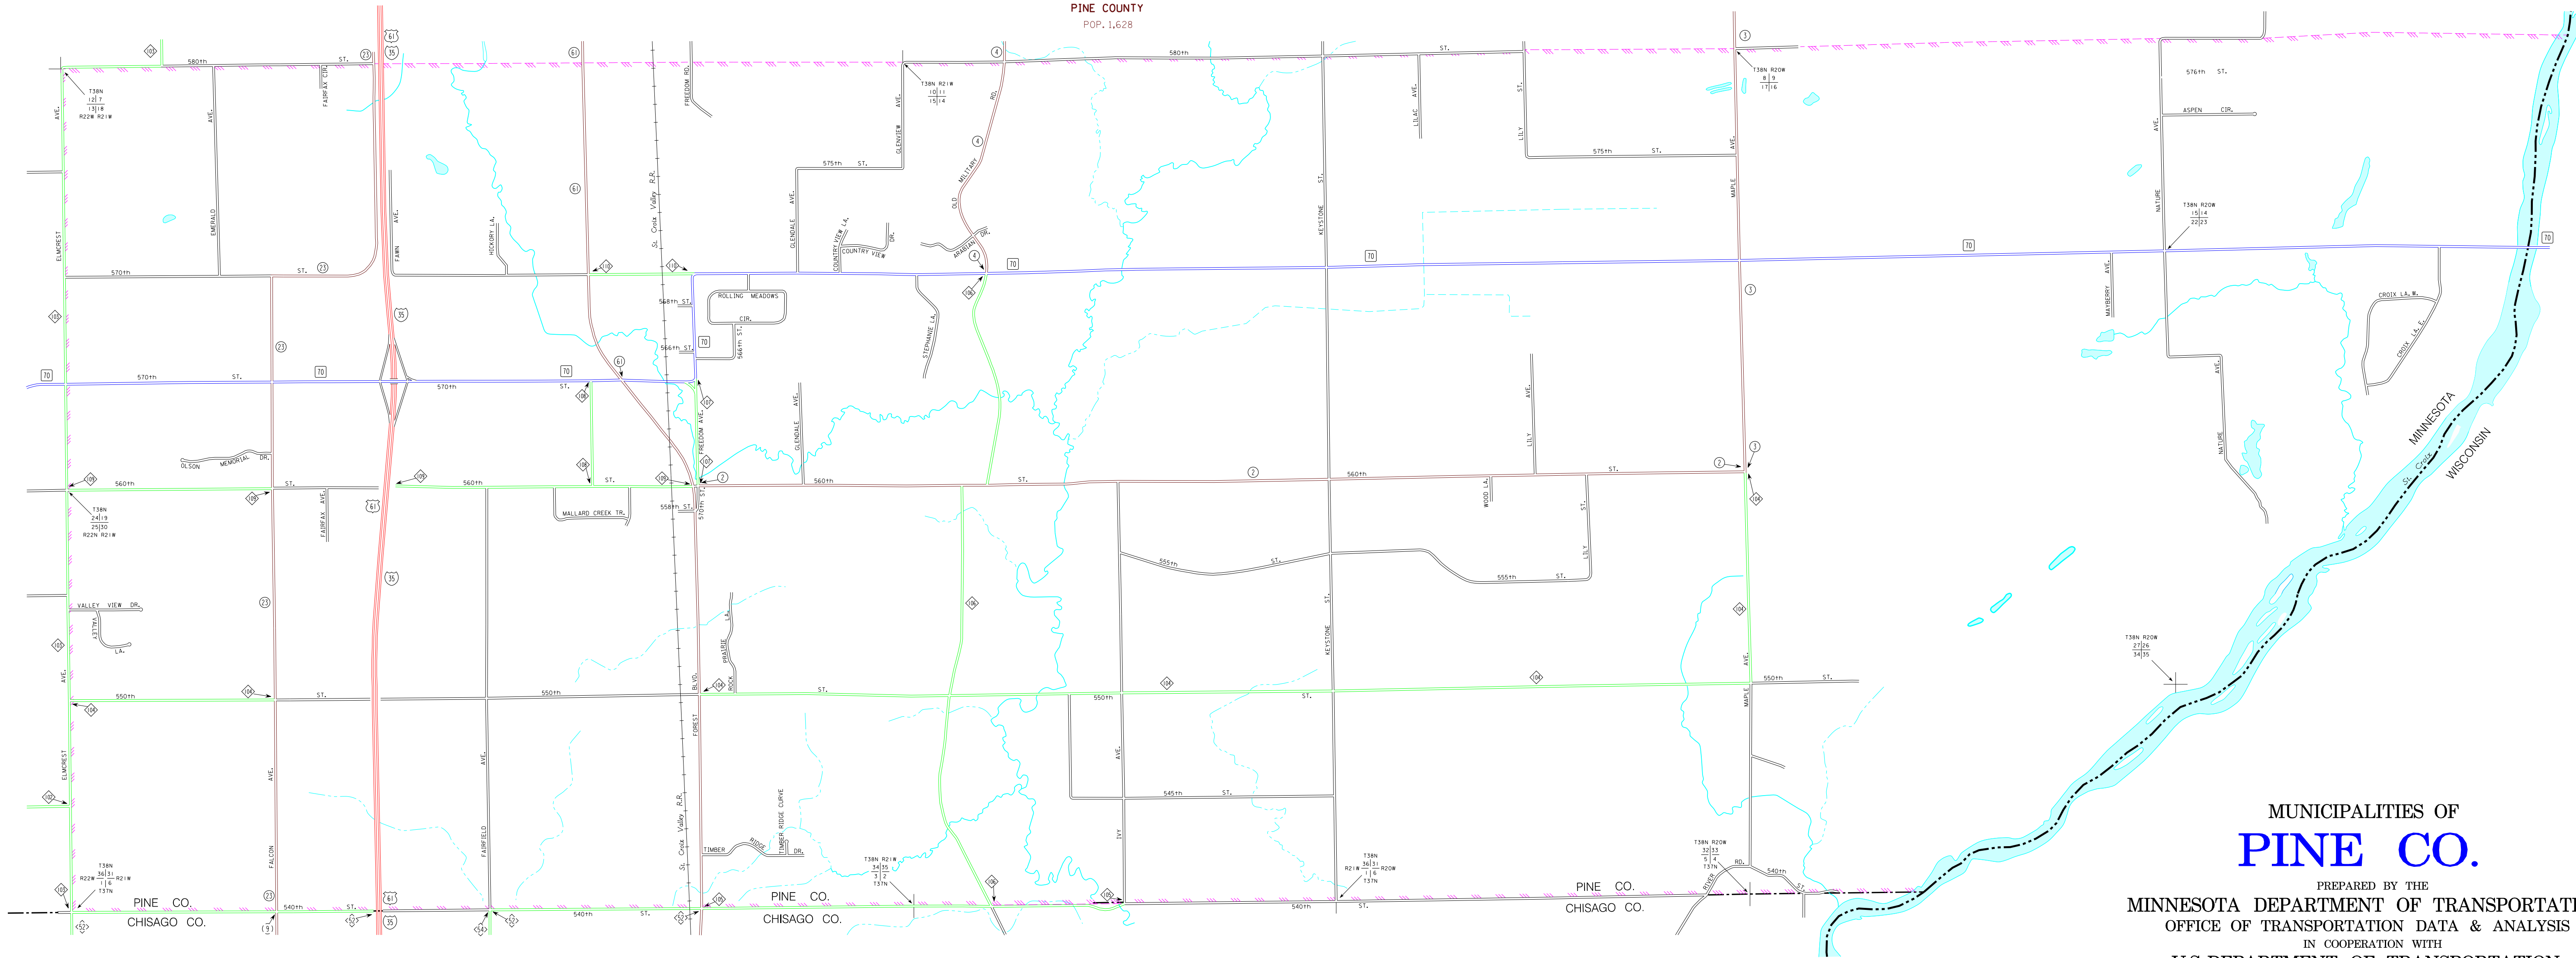

ROCK CREEK
PINE COUNTY
POP. 1,628

MUNICIPALITIES OF
PINE CO.

PREPARED BY THE
MINNESOTA DEPARTMENT OF TRANSPORTATION
OFFICE OF TRANSPORTATION DATA & ANALYSIS
IN COOPERATION WITH
U.S. DEPARTMENT OF TRANSPORTATION
FEDERAL HIGHWAY ADMINISTRATION

2011
BASIC DATA - 2010

LEGEND

- INTERSTATE TRUNK HIGHWAY..... (35)
- U.S. TRUNK HIGHWAY..... (10)
- STATE TRUNK HIGHWAY..... (55)
- COUNTY STATE AID HIGHWAY..... (2)
- COUNTY ROAD..... (4)
- PUBLIC ROAD.....
- PRIVATE ROAD.....
- CORPORATE LIMITS.....

MUNICIPALITIES SHOWN
ON THIS SHEET
ROCK CREEK

NOTE: 2010 U.S. CENSUS FIGURES SHOWN FOR ALL MUNICIPALITIES UNLESS OTHERWISE STATED.