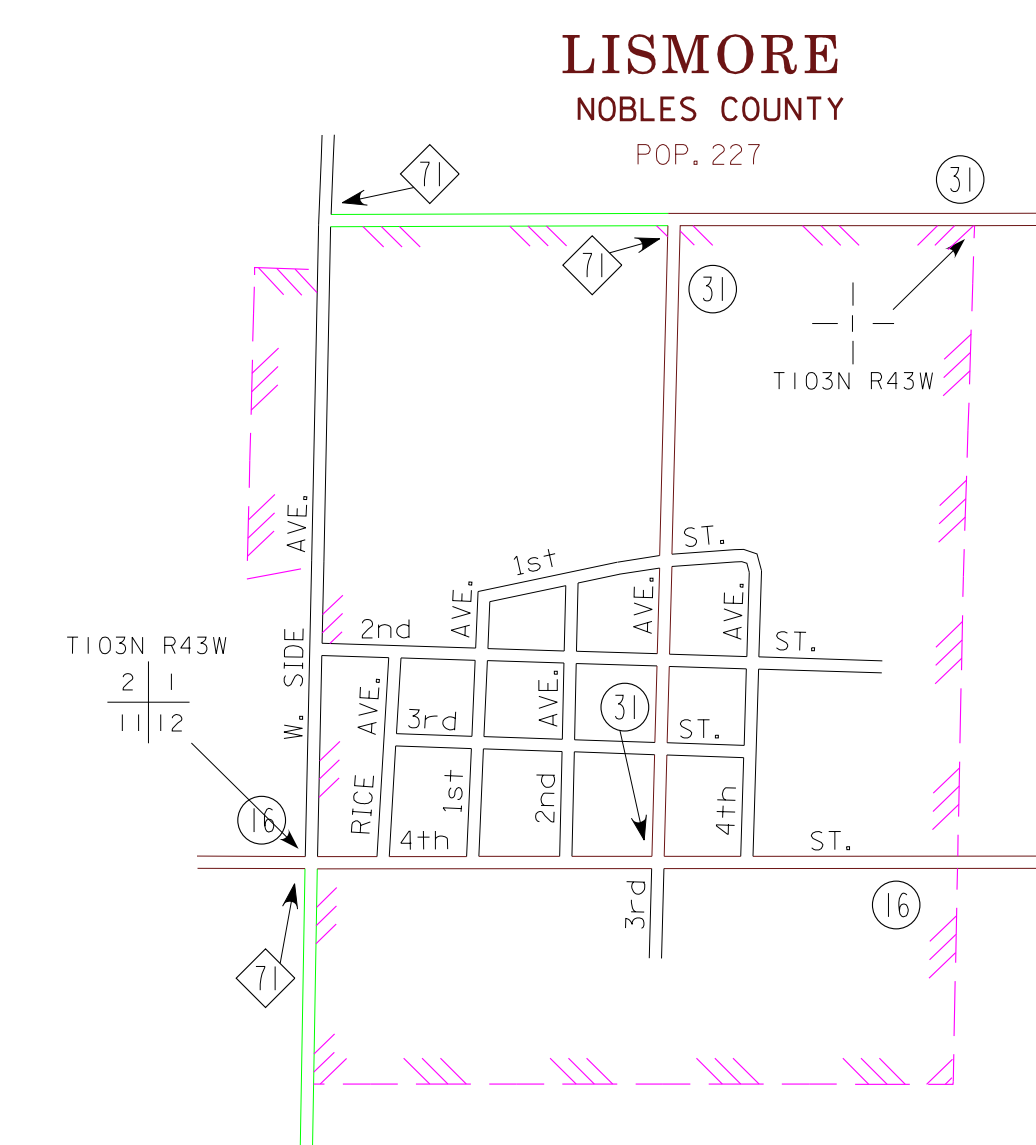

MUNICIPALITIES OF
NOBLES CO.

PREPARED BY THE
MINNESOTA DEPARTMENT OF TRANSPORTATION
OFFICE OF TRANSPORTATION DATA & ANALYSIS
IN COOPERATION WITH
U.S. DEPARTMENT OF TRANSPORTATION
FEDERAL HIGHWAY ADMINISTRATION

2011
BASIC DATA - 2009

LEGEND

- INTERSTATE TRUNK HIGHWAY..... (35)
- U.S. TRUNK HIGHWAY..... (90)
- STATE TRUNK HIGHWAY..... (35)
- COUNTY STATE AID HIGHWAY..... (28)
- COUNTY ROAD..... (11)
- PUBLIC ROAD .....
- PRIVATE ROAD .....
- CORPORATE LIMITS.....

MUNICIPALITIES SHOWN
ON THIS SHEET

- ADRIAN
- DUNDEE
- ELLSWORTH
- LISMORE
- RUSHMORE

NOTE: 2010 U.S. CENSUS FIGURES SHOWN FOR ALL MUNICIPALITIES UNLESS OTHERWISE STATED.