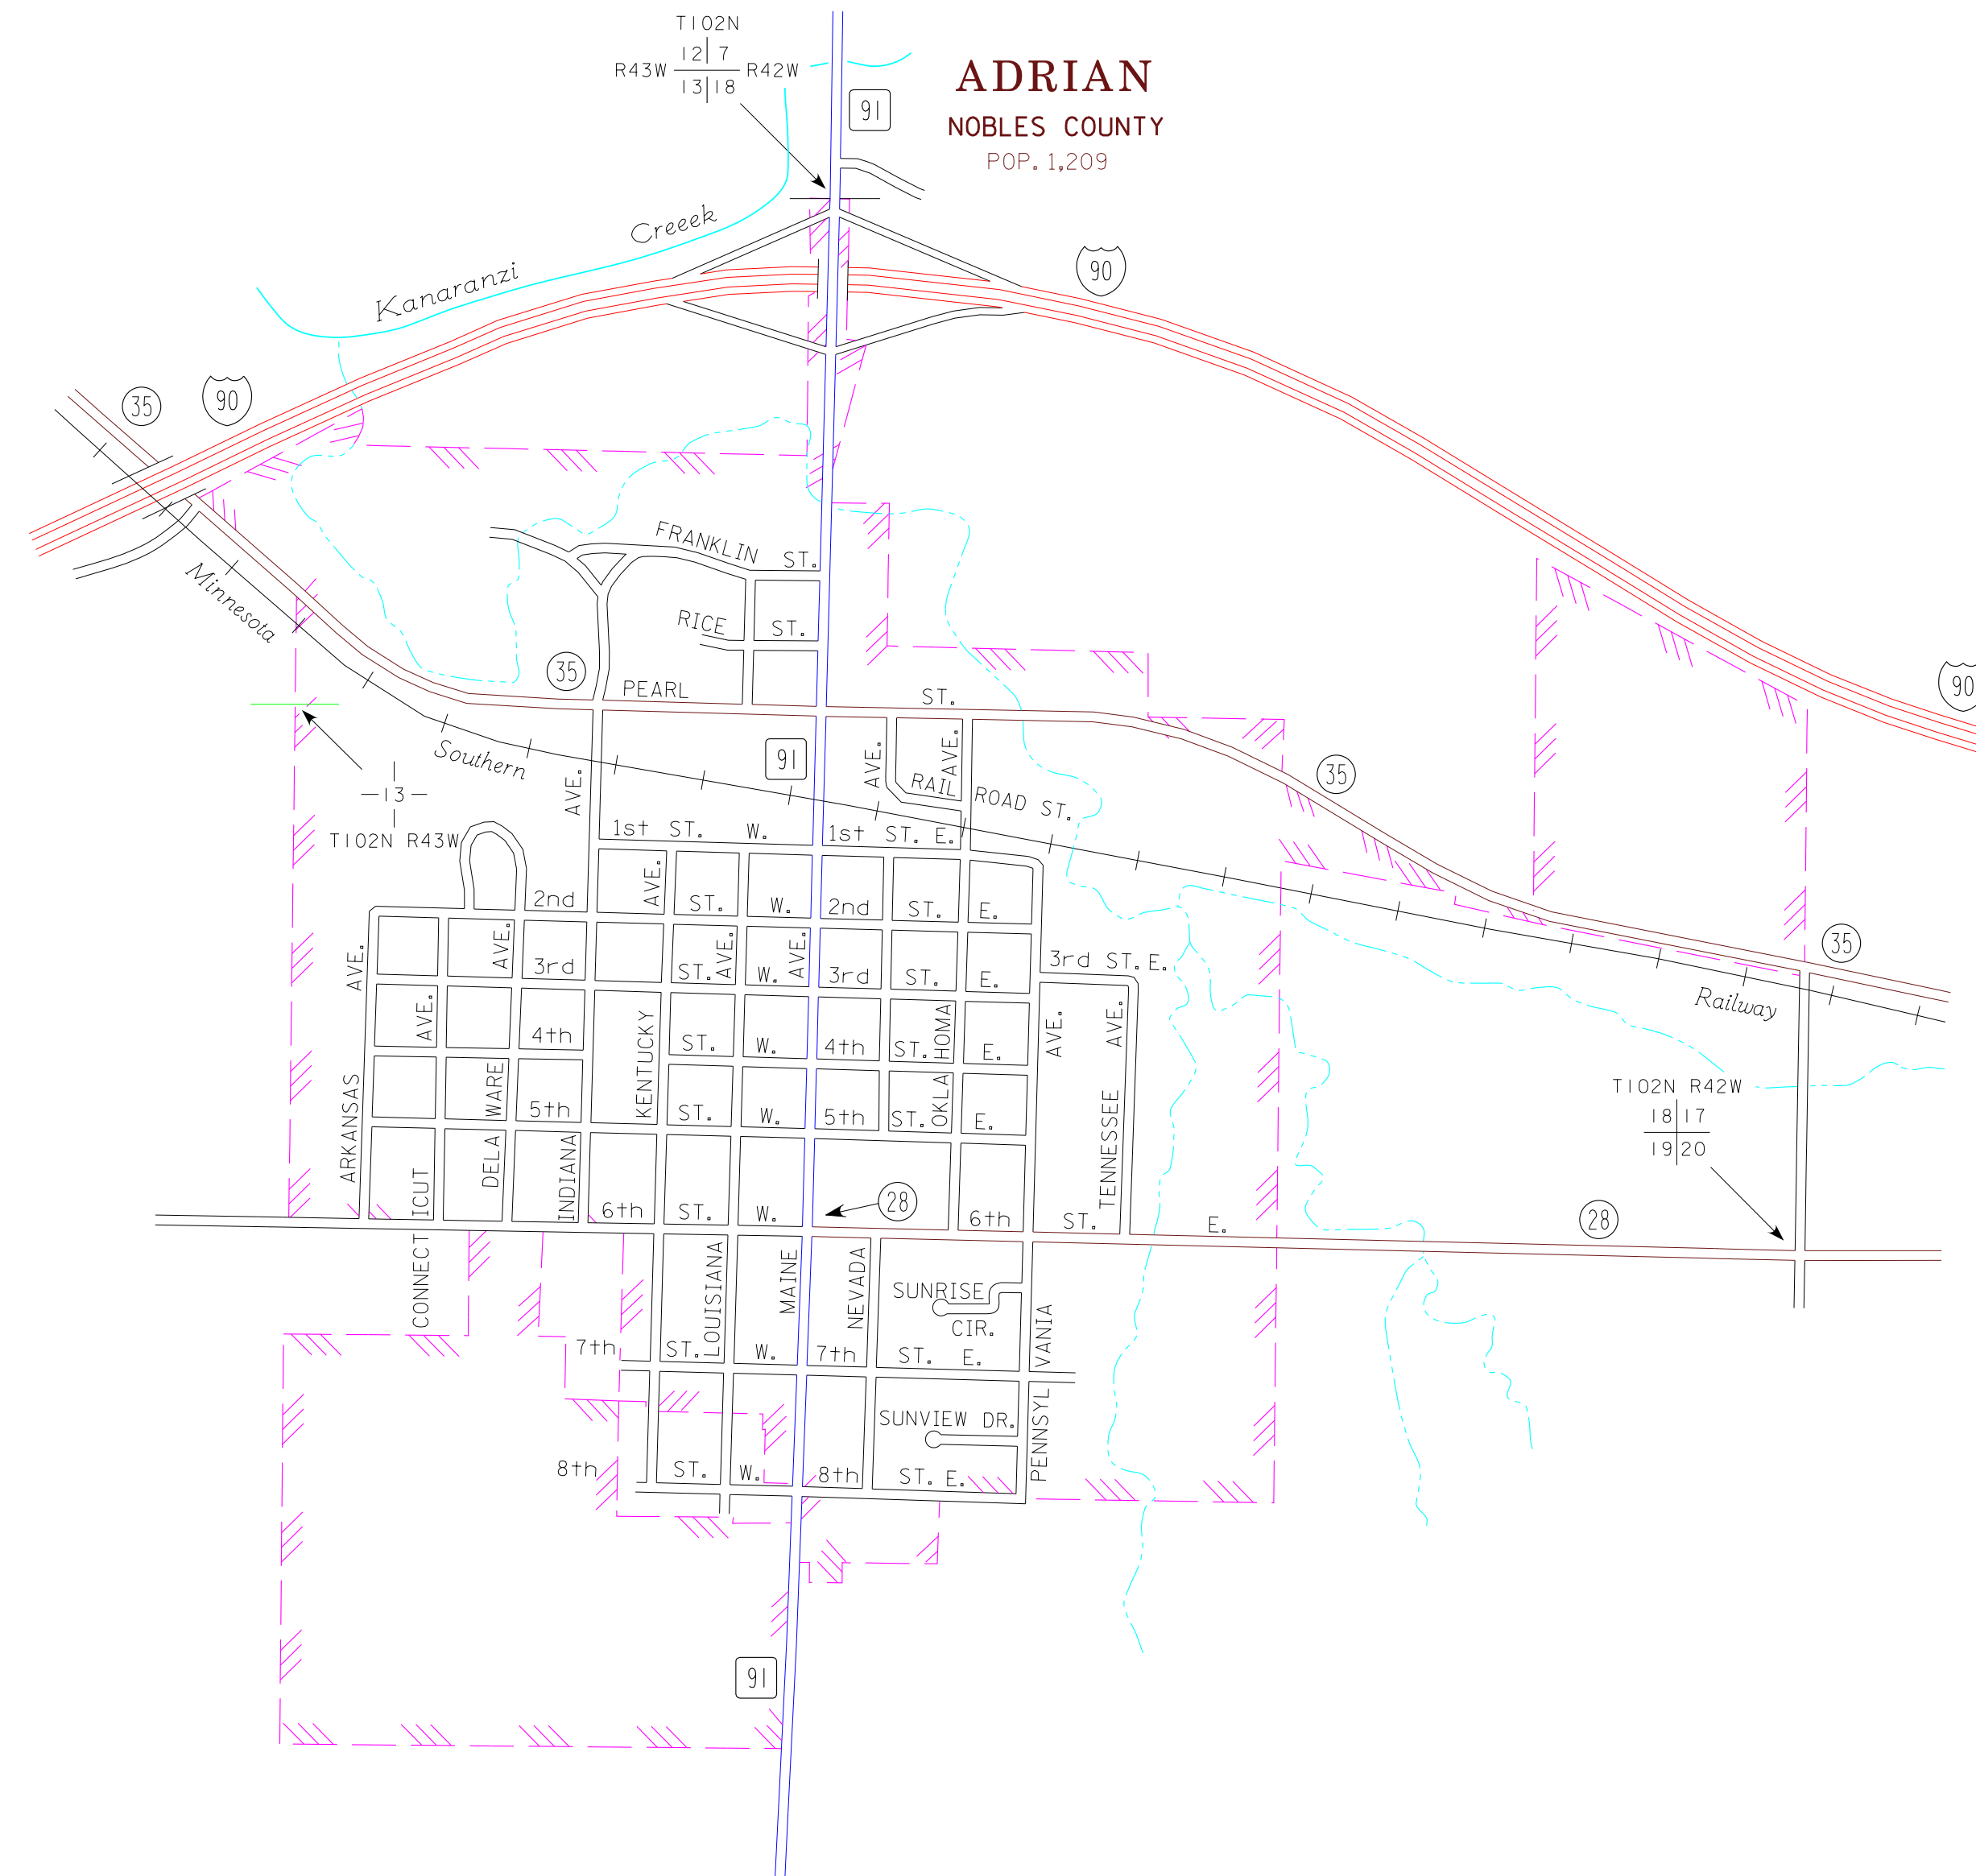

MUNICIPALITIES OF
NOBLES CO.

PREPARED BY THE
MINNESOTA DEPARTMENT OF TRANSPORTATION
OFFICE OF TRANSPORTATION DATA & ANALYSIS
IN COOPERATION WITH
U.S. DEPARTMENT OF TRANSPORTATION
FEDERAL HIGHWAY ADMINISTRATION

2011
BASIC DATA - 2009

LEGEND

- INTERSTATE TRUNK HIGHWAY..... (35)
- U.S. TRUNK HIGHWAY..... (90)
- STATE TRUNK HIGHWAY..... (35)
- COUNTY STATE AID HIGHWAY..... (28)
- COUNTY ROAD..... (11)
- PUBLIC ROAD .....
- PRIVATE ROAD .....
- CORPORATE LIMITS.....

MUNICIPALITIES SHOWN
ON THIS SHEET

- ADRIAN
- DUNDEE
- ELLSWORTH
- LISMORE
- RUSHMORE

NOTE: 2010 U.S. CENSUS FIGURES SHOWN FOR ALL MUNICIPALITIES UNLESS OTHERWISE STATED.