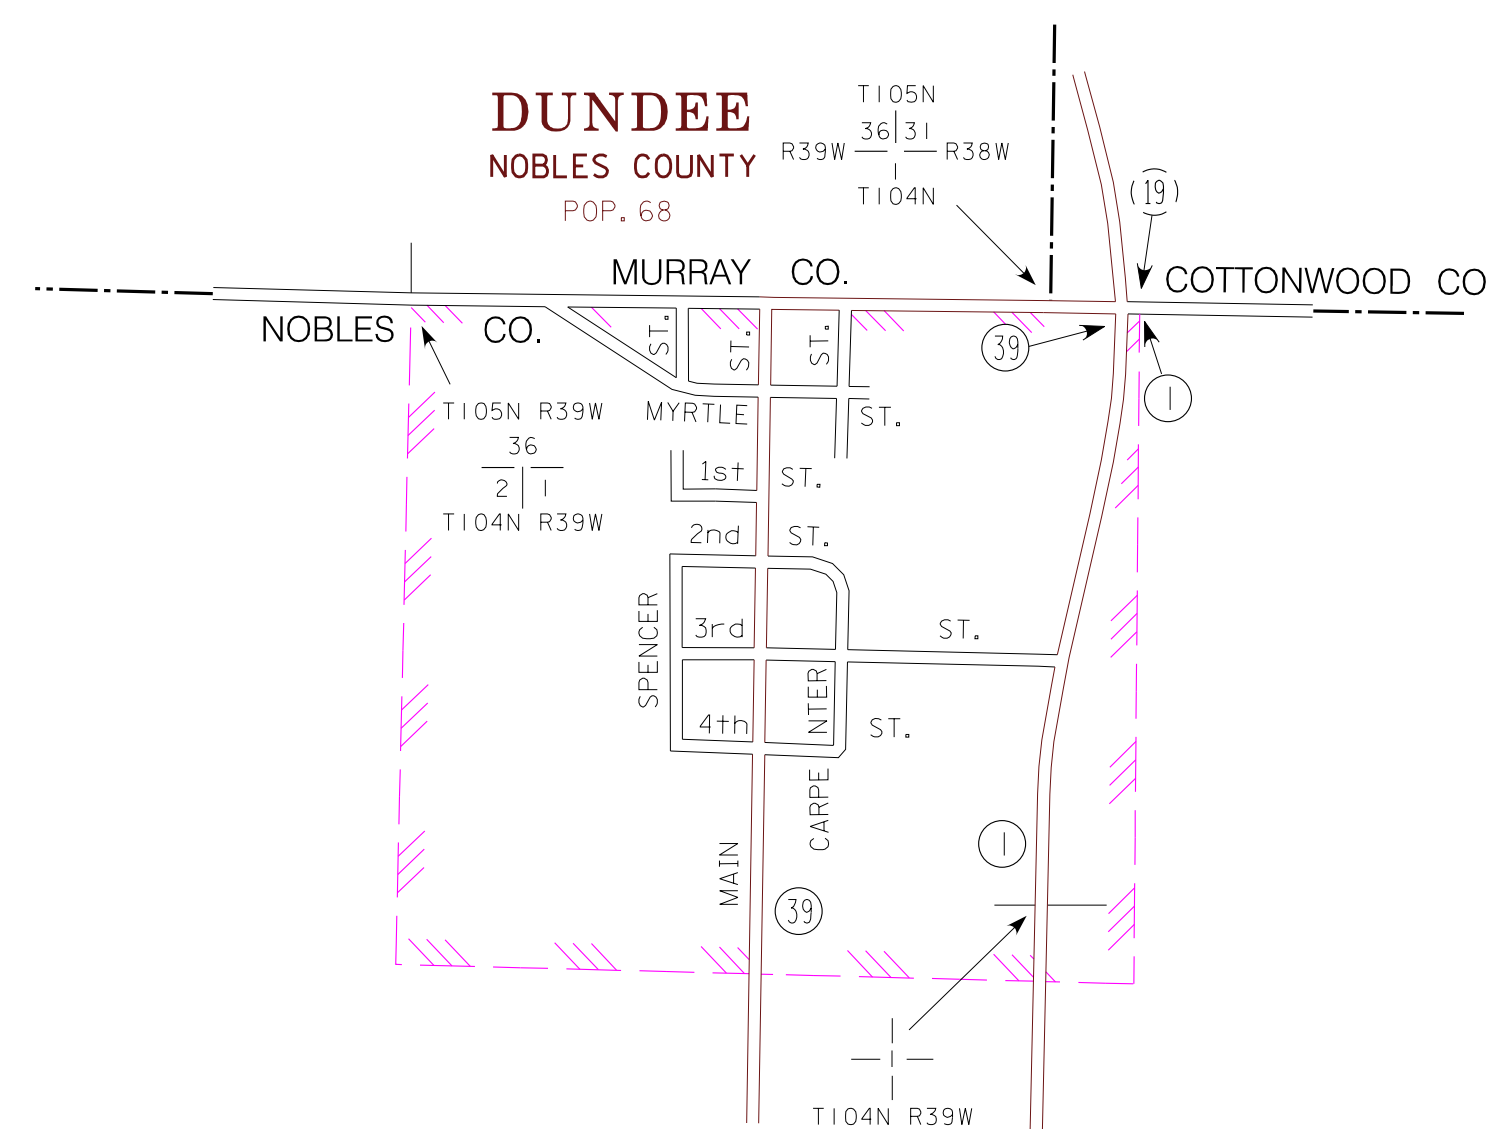

MUNICIPALITIES OF
NOBLES CO.

PREPARED BY THE
MINNESOTA DEPARTMENT OF TRANSPORTATION
OFFICE OF TRANSPORTATION DATA & ANALYSIS
IN COOPERATION WITH
U.S. DEPARTMENT OF TRANSPORTATION
FEDERAL HIGHWAY ADMINISTRATION

2011
BASIC DATA - 2009

LEGEND

- INTERSTATE TRUNK HIGHWAY..... (35)
- U.S. TRUNK HIGHWAY..... (90)
- STATE TRUNK HIGHWAY..... (35)
- COUNTY STATE AID HIGHWAY..... (28)
- COUNTY ROAD..... (11)
- PUBLIC ROAD .....
- PRIVATE ROAD .....
- CORPORATE LIMITS.....

MUNICIPALITIES SHOWN
ON THIS SHEET

- ADRIAN
- DUNDEE
- ELLSWORTH
- LISMORE
- RUSHMORE

NOTE: 2010 U.S. CENSUS FIGURES SHOWN FOR ALL MUNICIPALITIES UNLESS OTHERWISE STATED.