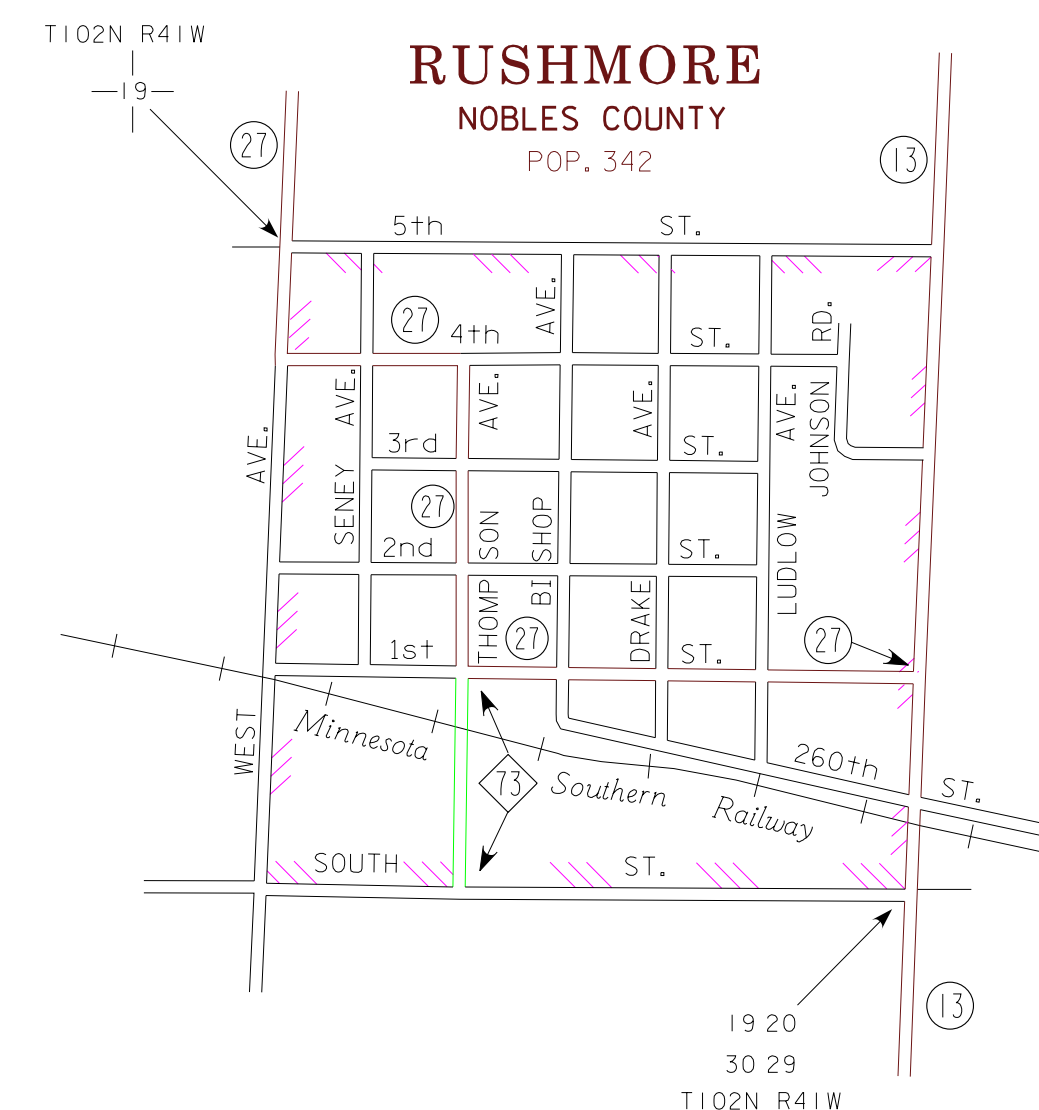

MUNICIPALITIES OF
NOBLES CO.

PREPARED BY THE
MINNESOTA DEPARTMENT OF TRANSPORTATION
OFFICE OF TRANSPORTATION DATA & ANALYSIS
IN COOPERATION WITH
U.S. DEPARTMENT OF TRANSPORTATION
FEDERAL HIGHWAY ADMINISTRATION

2011
BASIC DATA - 2009

LEGEND

- INTERSTATE TRUNK HIGHWAY..... (35)
- U.S. TRUNK HIGHWAY..... (90)
- STATE TRUNK HIGHWAY..... (35)
- COUNTY STATE AID HIGHWAY..... (28)
- COUNTY ROAD..... (11)
- PUBLIC ROAD .....
- PRIVATE ROAD .....
- CORPORATE LIMITS.....

MUNICIPALITIES SHOWN
ON THIS SHEET

- ADRIAN
- DUNDEE
- ELLSWORTH
- LISMORE
- RUSHMORE

NOTE: 2010 U.S. CENSUS FIGURES SHOWN FOR ALL MUNICIPALITIES UNLESS OTHERWISE STATED.