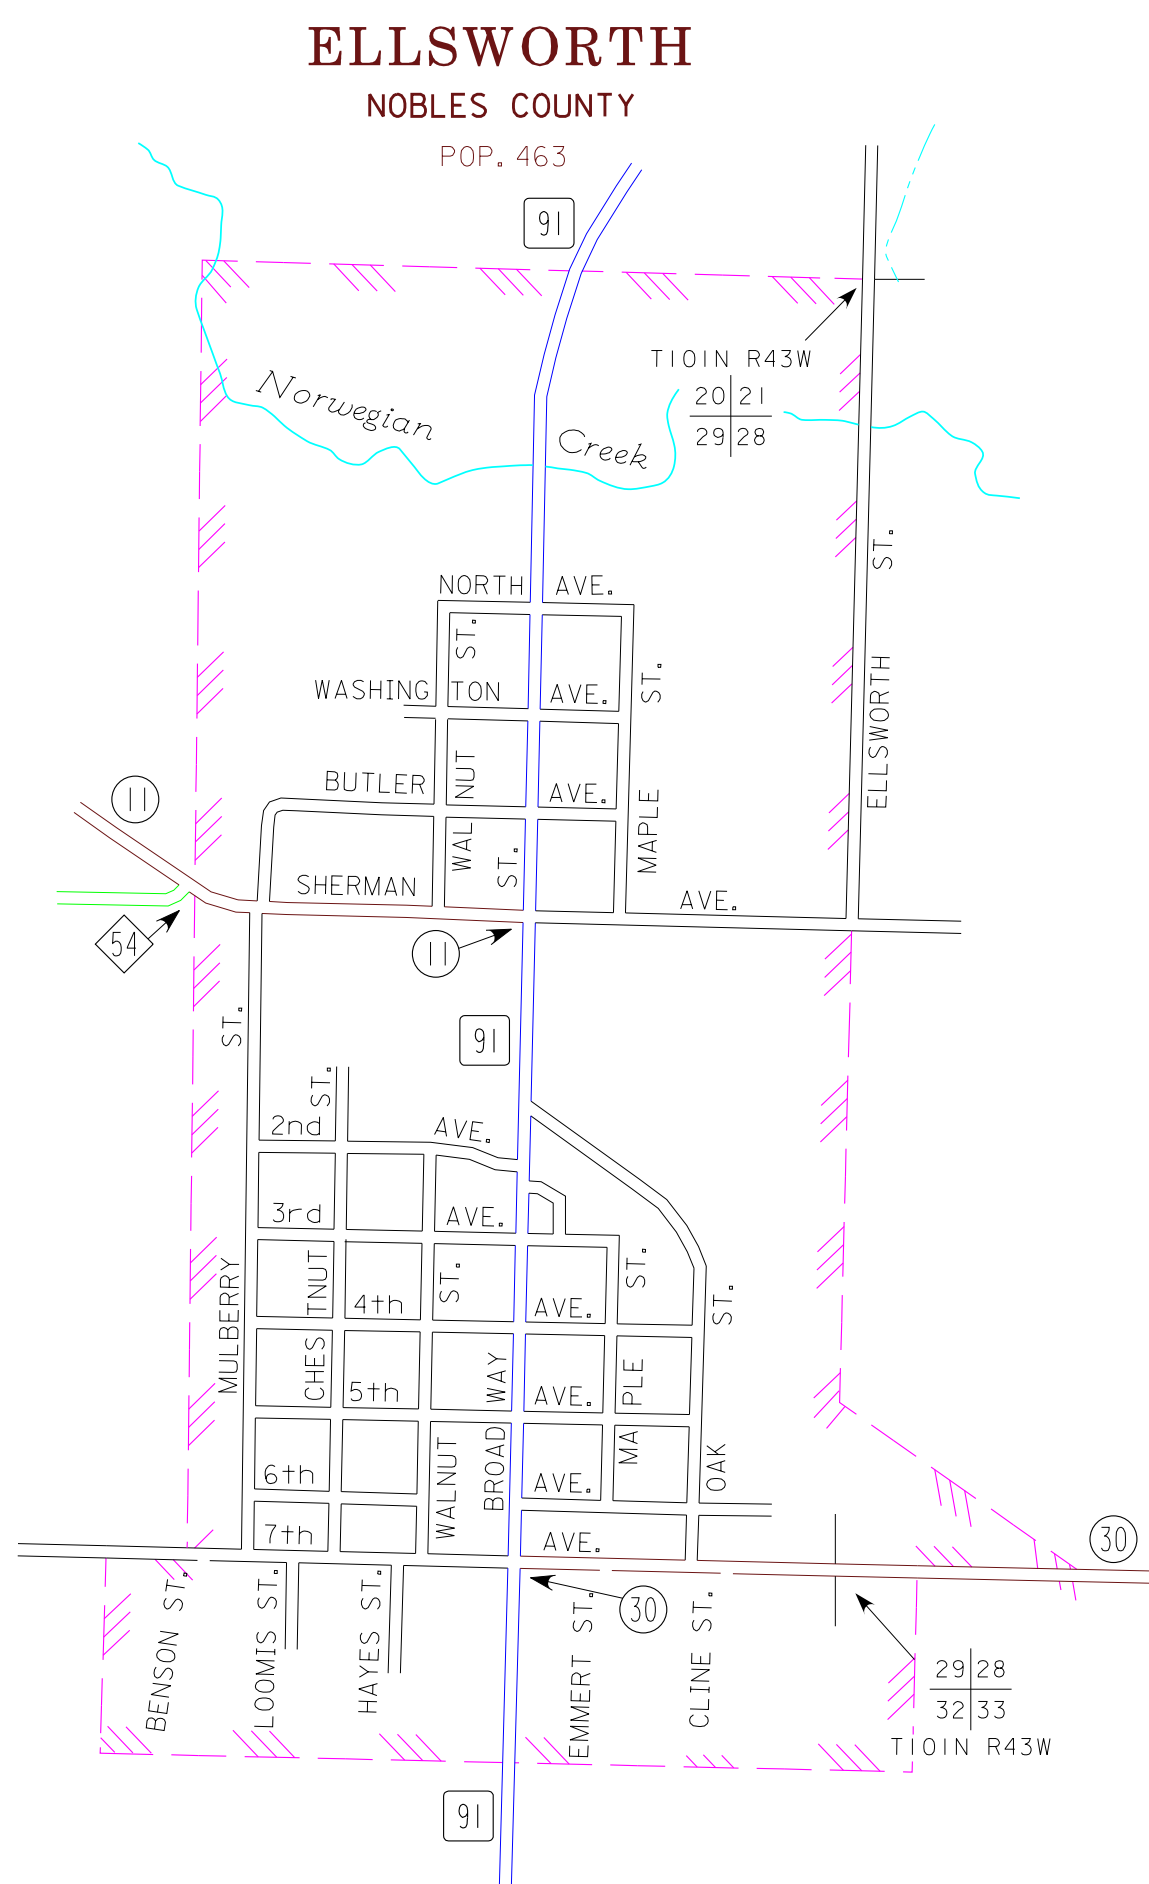

MUNICIPALITIES OF
NOBLES CO.

PREPARED BY THE
MINNESOTA DEPARTMENT OF TRANSPORTATION
OFFICE OF TRANSPORTATION DATA & ANALYSIS
IN COOPERATION WITH
U.S. DEPARTMENT OF TRANSPORTATION
FEDERAL HIGHWAY ADMINISTRATION

2011
BASIC DATA - 2009

LEGEND

- INTERSTATE TRUNK HIGHWAY..... (35)
- U.S. TRUNK HIGHWAY..... (90)
- STATE TRUNK HIGHWAY..... (35)
- COUNTY STATE AID HIGHWAY..... (28)
- COUNTY ROAD..... (11)
- PUBLIC ROAD .....
- PRIVATE ROAD .....
- CORPORATE LIMITS.....

MUNICIPALITIES SHOWN
ON THIS SHEET

- ADRIAN
- DUNDEE
- ELLSWORTH
- LISMORE
- RUSHMORE

NOTE: 2010 U.S. CENSUS FIGURES SHOWN FOR ALL MUNICIPALITIES UNLESS OTHERWISE STATED.