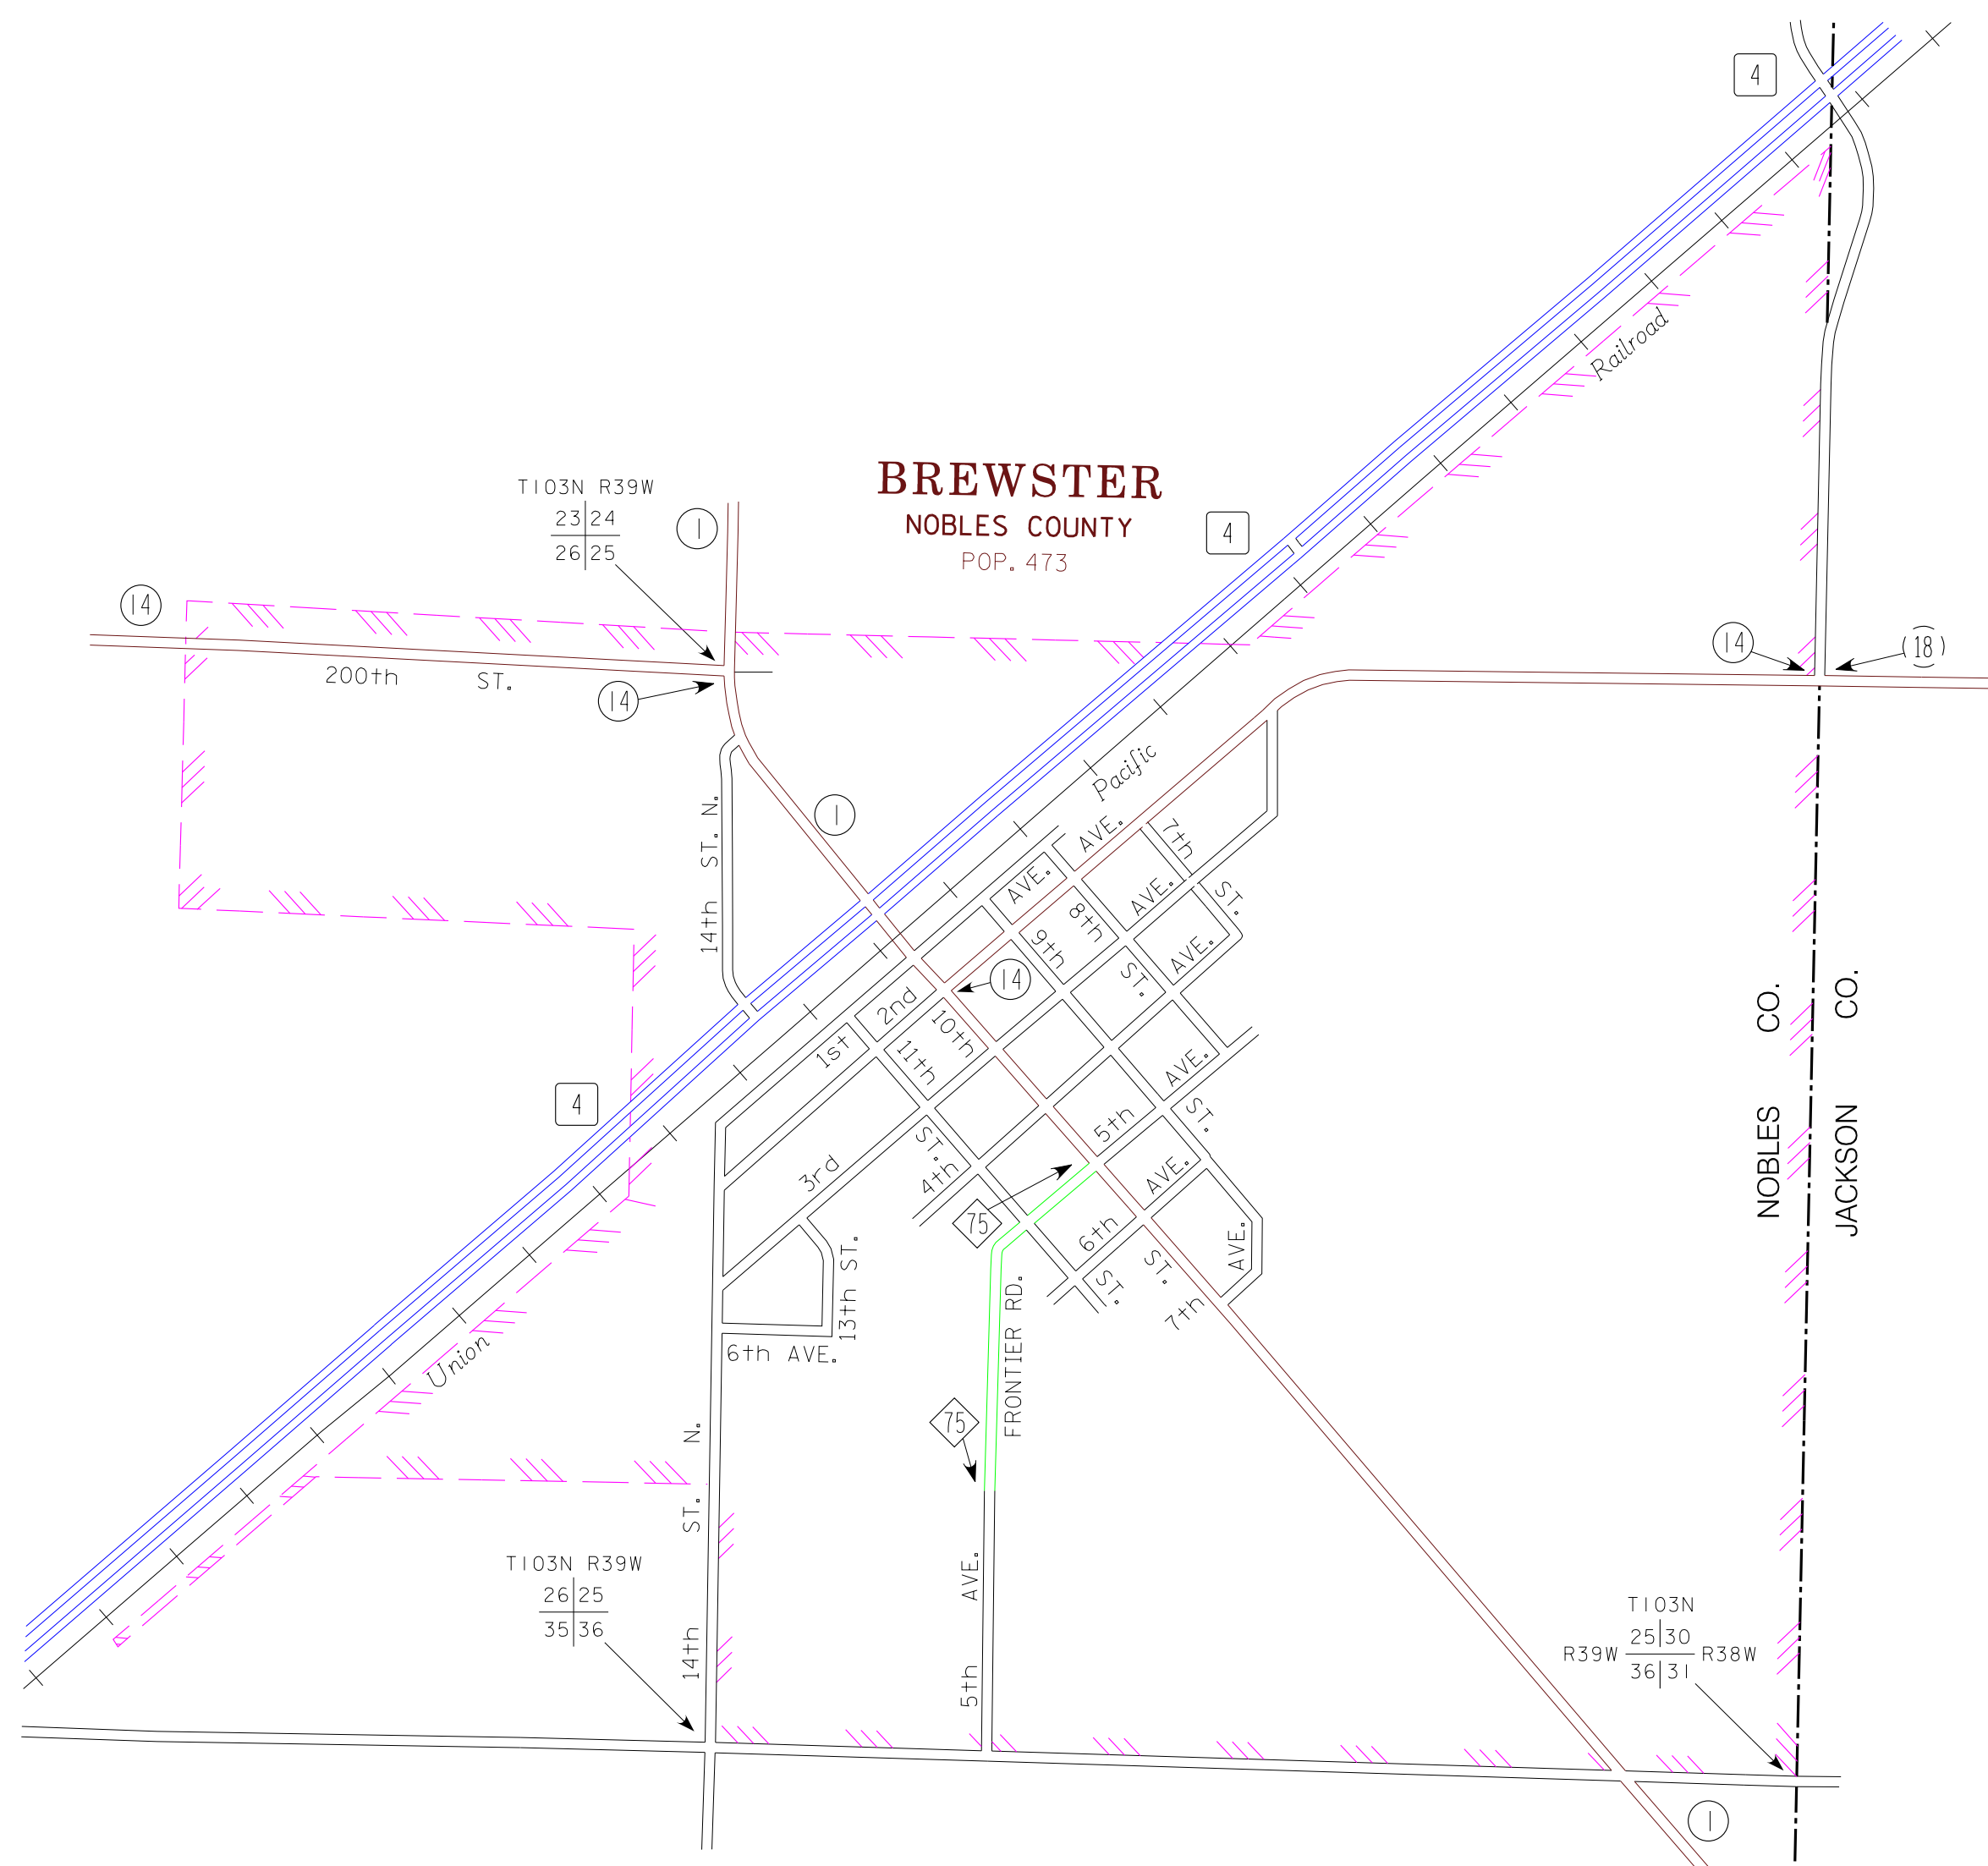

MUNICIPALITIES OF NOBLES CO.

PREPARED BY THE
MINNESOTA DEPARTMENT OF TRANSPORTATION
OFFICE OF TRANSPORTATION DATA & ANALYSIS
IN COOPERATION WITH
U.S. DEPARTMENT OF TRANSPORTATION
FEDERAL HIGHWAY ADMINISTRATION

2011
BASIC DATA - 2009

LEGEND

- INTERSTATE TRUNK HIGHWAY..... (35)
- U.S. TRUNK HIGHWAY..... (10)
- STATE TRUNK HIGHWAY..... (55)
- COUNTY STATE AID HIGHWAY..... (23)
- COUNTY ROAD..... (15)
- PUBLIC ROAD.....
- PRIVATE ROAD.....
- CORPORATE LIMITS.....

1. MUNICIPALITIES SHOWN
   ON THIS SHEET
2. BIGELOW
   - BREWSTER
   - KINBRAE
   - ROUND LAKE
   - WILMONT

NOTE: 2010 U.S. CENSUS FIGURES SHOWN FOR ALL MUNICIPALITIES UNLESS OTHERWISE STATED.