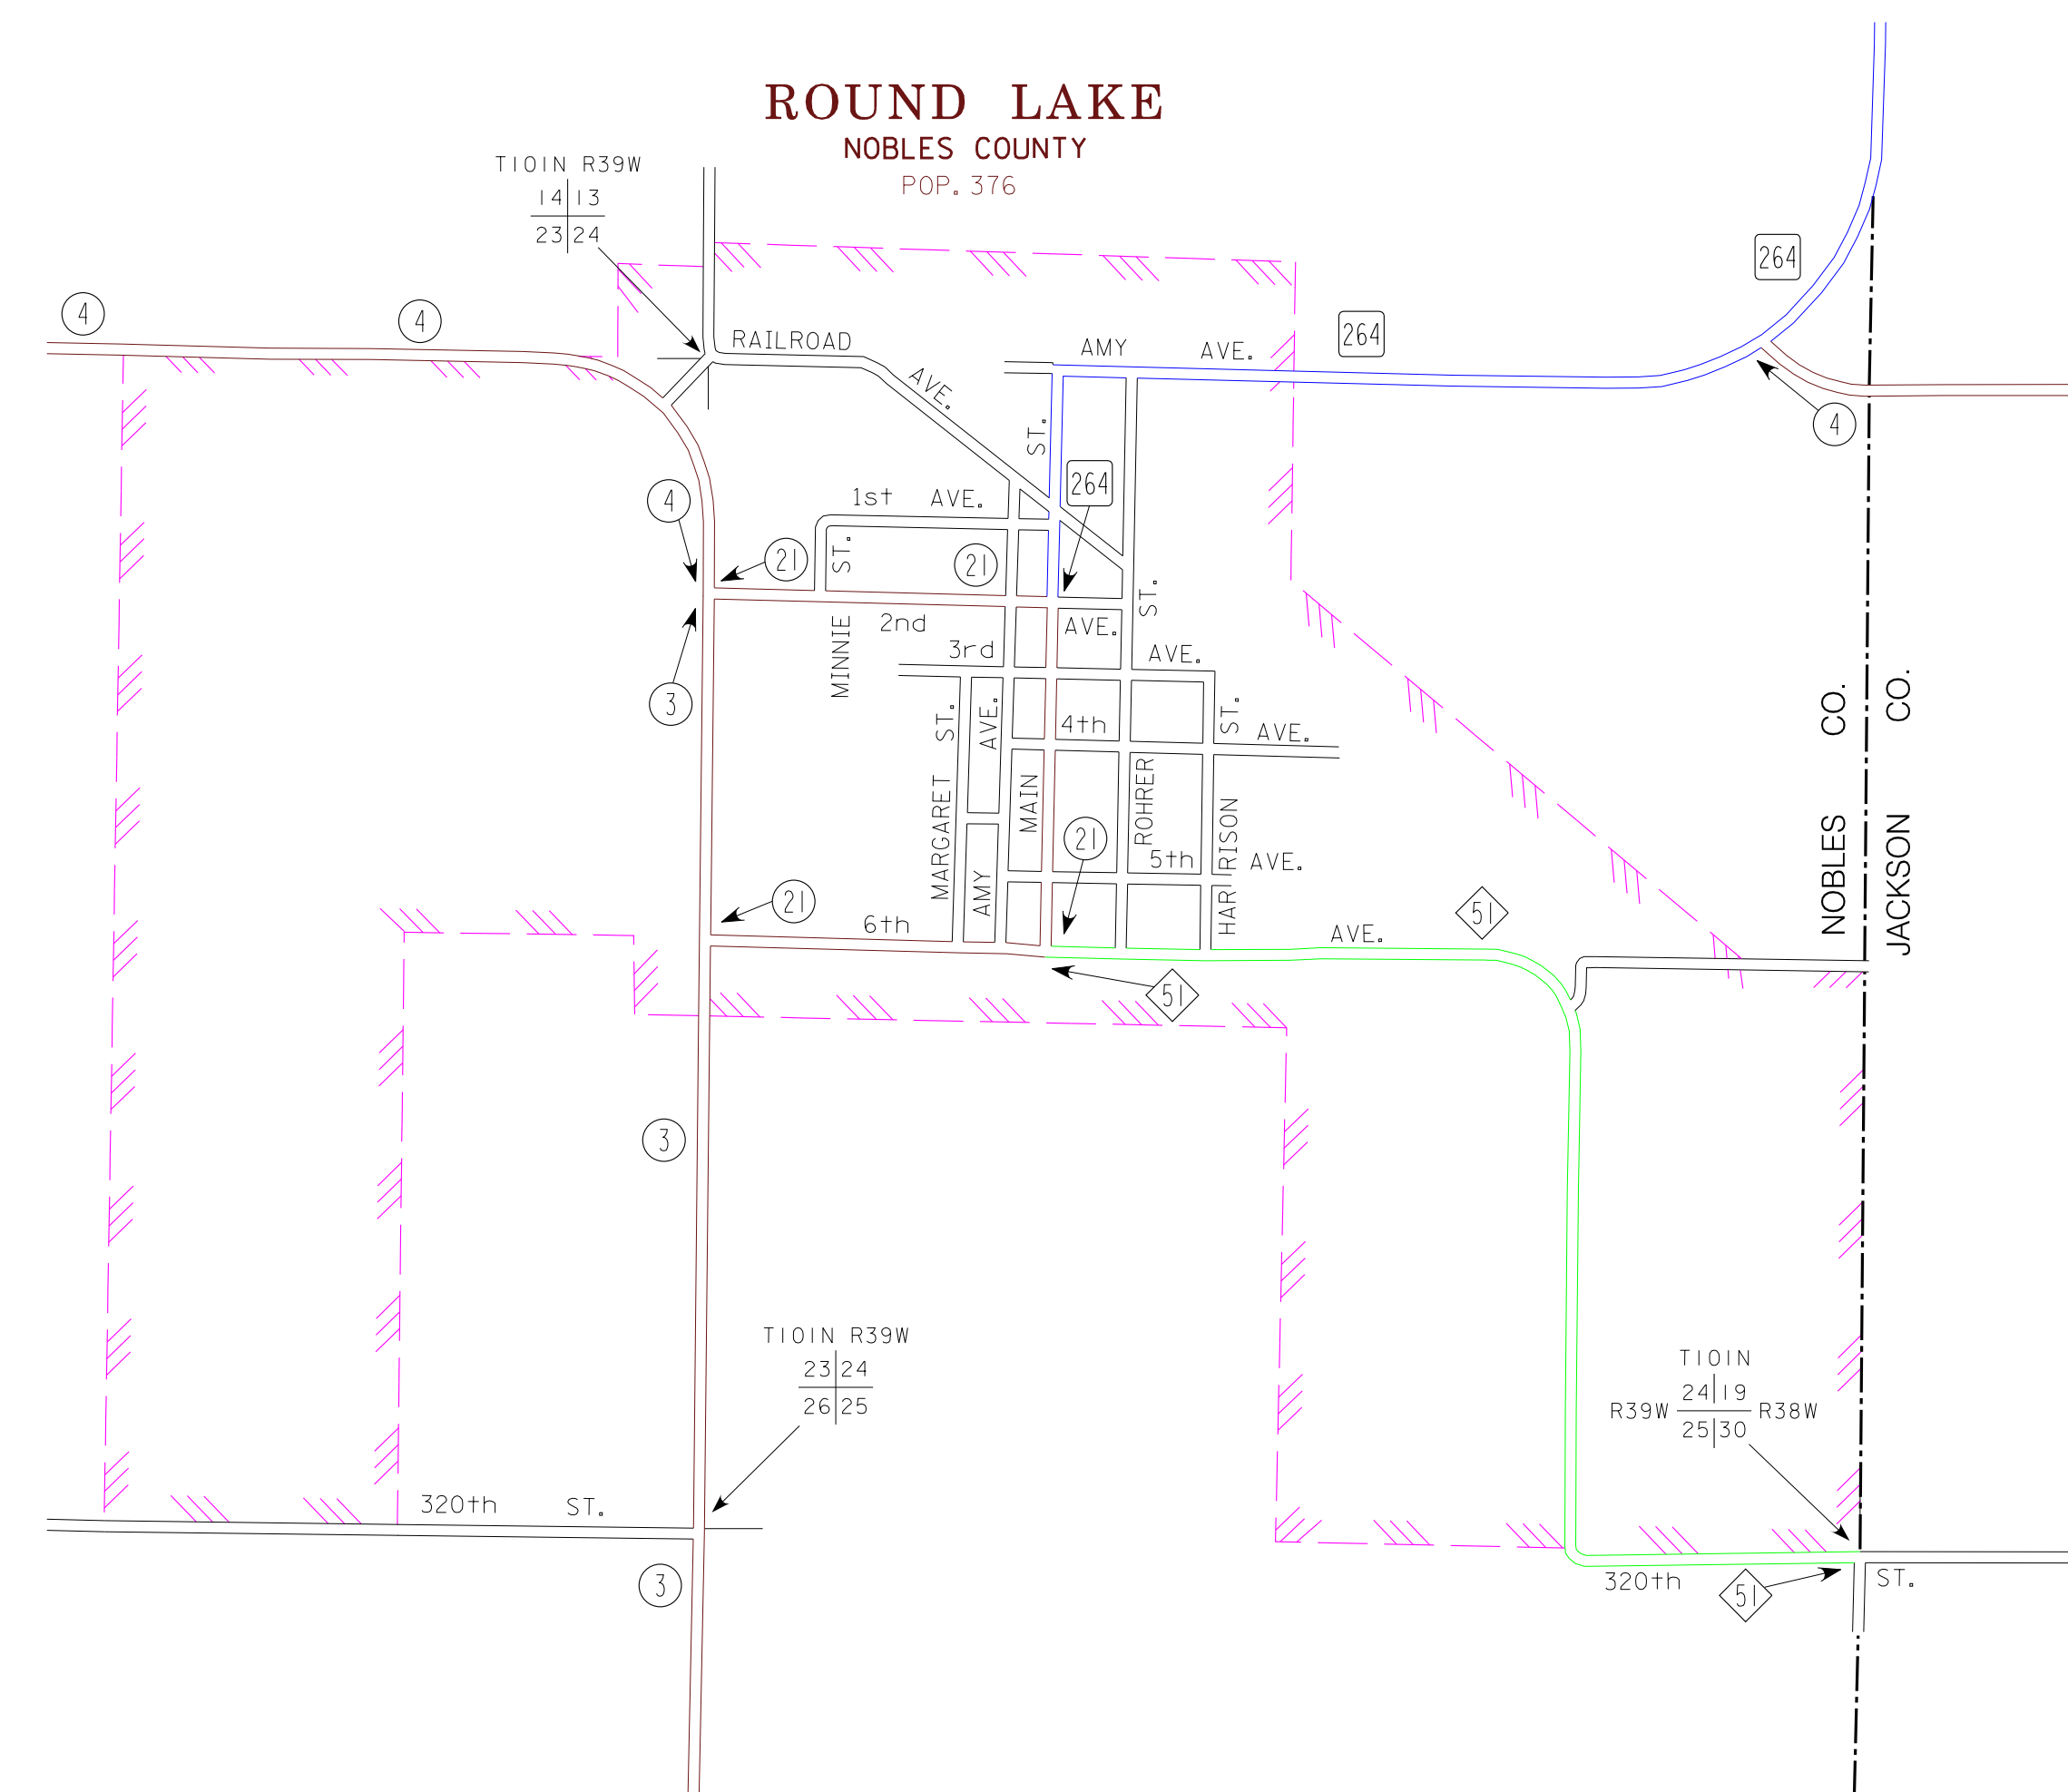

MUNICIPALITIES OF NOBLES CO.

PREPARED BY THE
MINNESOTA DEPARTMENT OF TRANSPORTATION
OFFICE OF TRANSPORTATION DATA & ANALYSIS
IN COOPERATION WITH
U.S. DEPARTMENT OF TRANSPORTATION
FEDERAL HIGHWAY ADMINISTRATION

2011
BASIC DATA - 2009

LEGEND

- INTERSTATE TRUNK HIGHWAY..... (35)
- U.S. TRUNK HIGHWAY..... (10)
- STATE TRUNK HIGHWAY..... (55)
- COUNTY STATE AID HIGHWAY..... (23)
- COUNTY ROAD..... (15)
- PUBLIC ROAD.....
- PRIVATE ROAD.....
- CORPORATE LIMITS.....

1. MUNICIPALITIES SHOWN
   ON THIS SHEET
2. BIGELOW
   - BREWSTER
   - KINBRAE
   - ROUND LAKE
   - WILMONT

NOTE: 2010 U.S. CENSUS FIGURES SHOWN FOR ALL MUNICIPALITIES UNLESS OTHERWISE STATED.