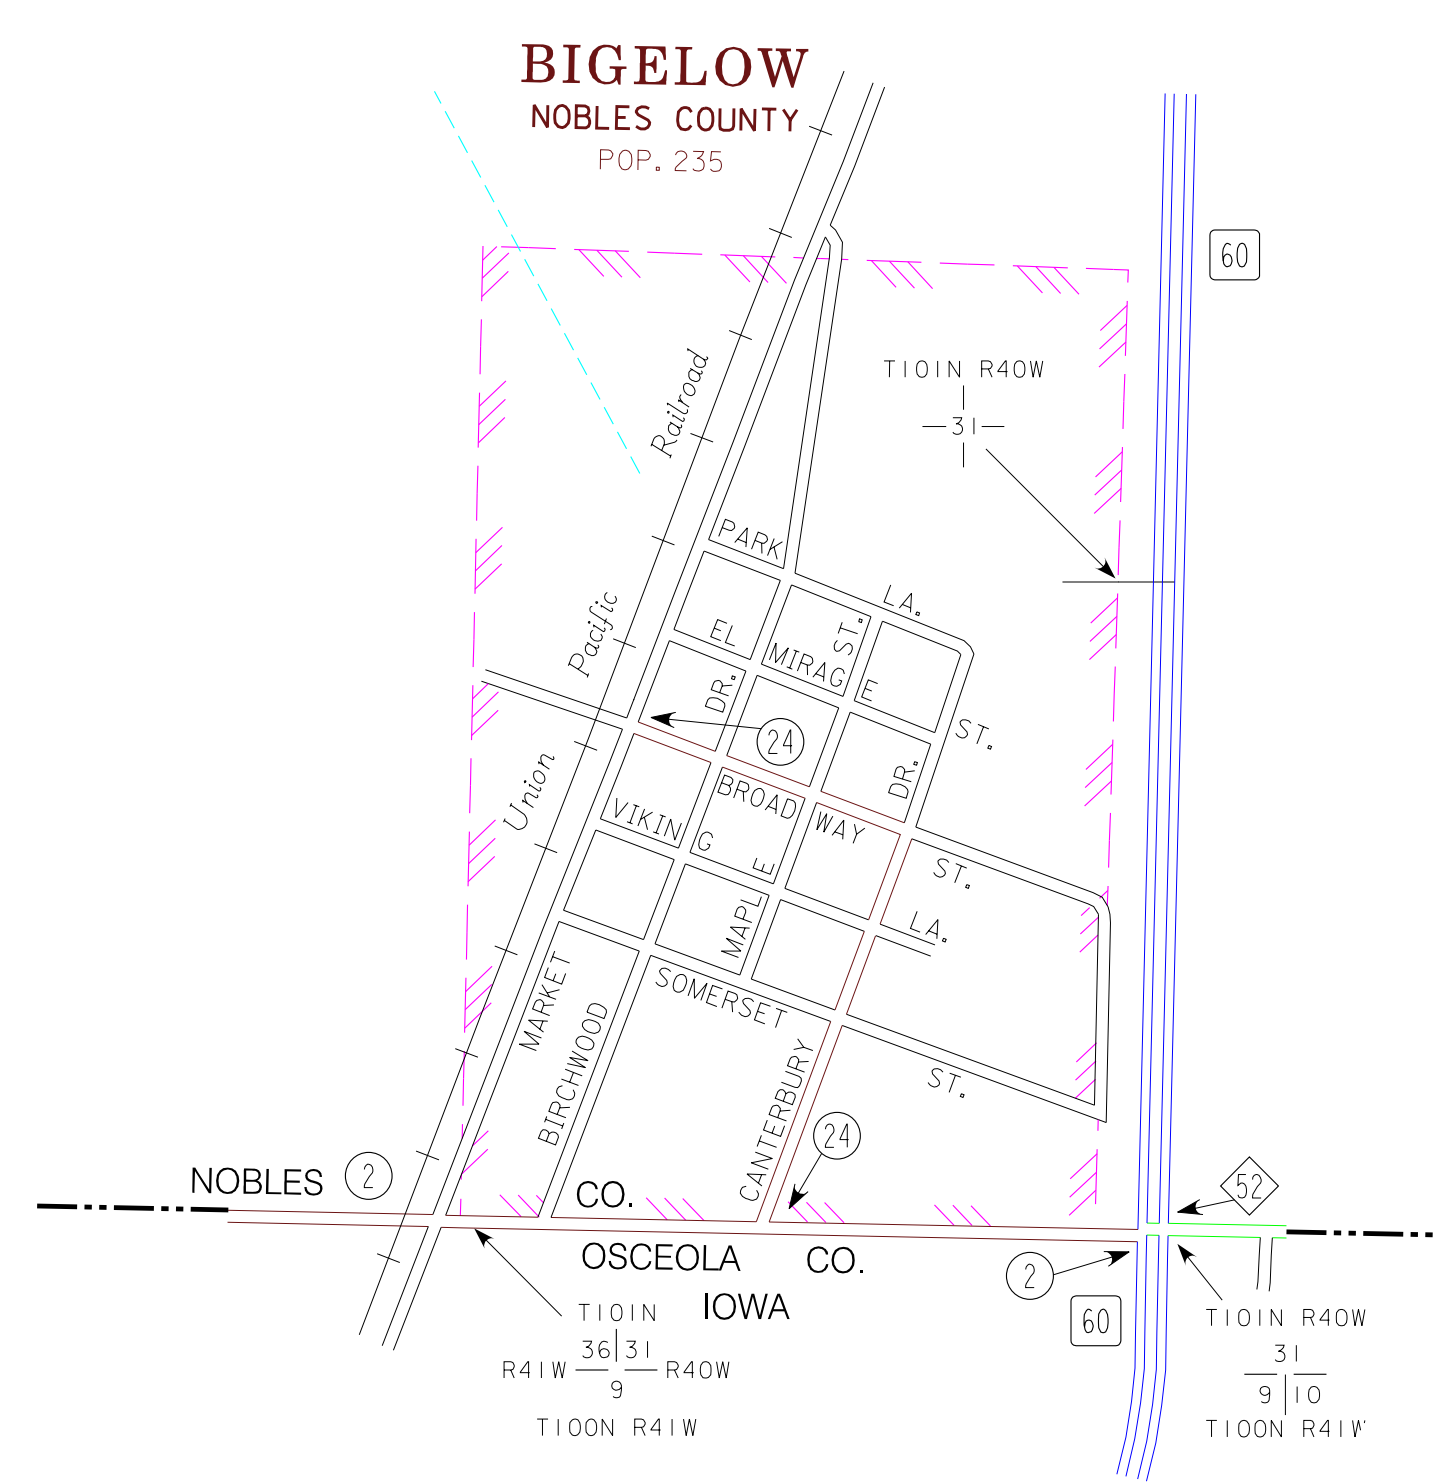

MUNICIPALITIES OF NOBLES CO.

PREPARED BY THE
MINNESOTA DEPARTMENT OF TRANSPORTATION
OFFICE OF TRANSPORTATION DATA & ANALYSIS
IN COOPERATION WITH
U.S. DEPARTMENT OF TRANSPORTATION
FEDERAL HIGHWAY ADMINISTRATION

2011
BASIC DATA - 2009

LEGEND

- INTERSTATE TRUNK HIGHWAY..... (35)
- U.S. TRUNK HIGHWAY..... (10)
- STATE TRUNK HIGHWAY..... (55)
- COUNTY STATE AID HIGHWAY..... (23)
- COUNTY ROAD..... (15)
- PUBLIC ROAD.....
- PRIVATE ROAD.....
- CORPORATE LIMITS.....

1. MUNICIPALITIES SHOWN
   ON THIS SHEET
2. BIGELOW
   - BREWSTER
   - KINBRAE
   - ROUND LAKE
   - WILMONT

NOTE: 2010 U.S. CENSUS FIGURES SHOWN FOR ALL MUNICIPALITIES UNLESS OTHERWISE STATED.