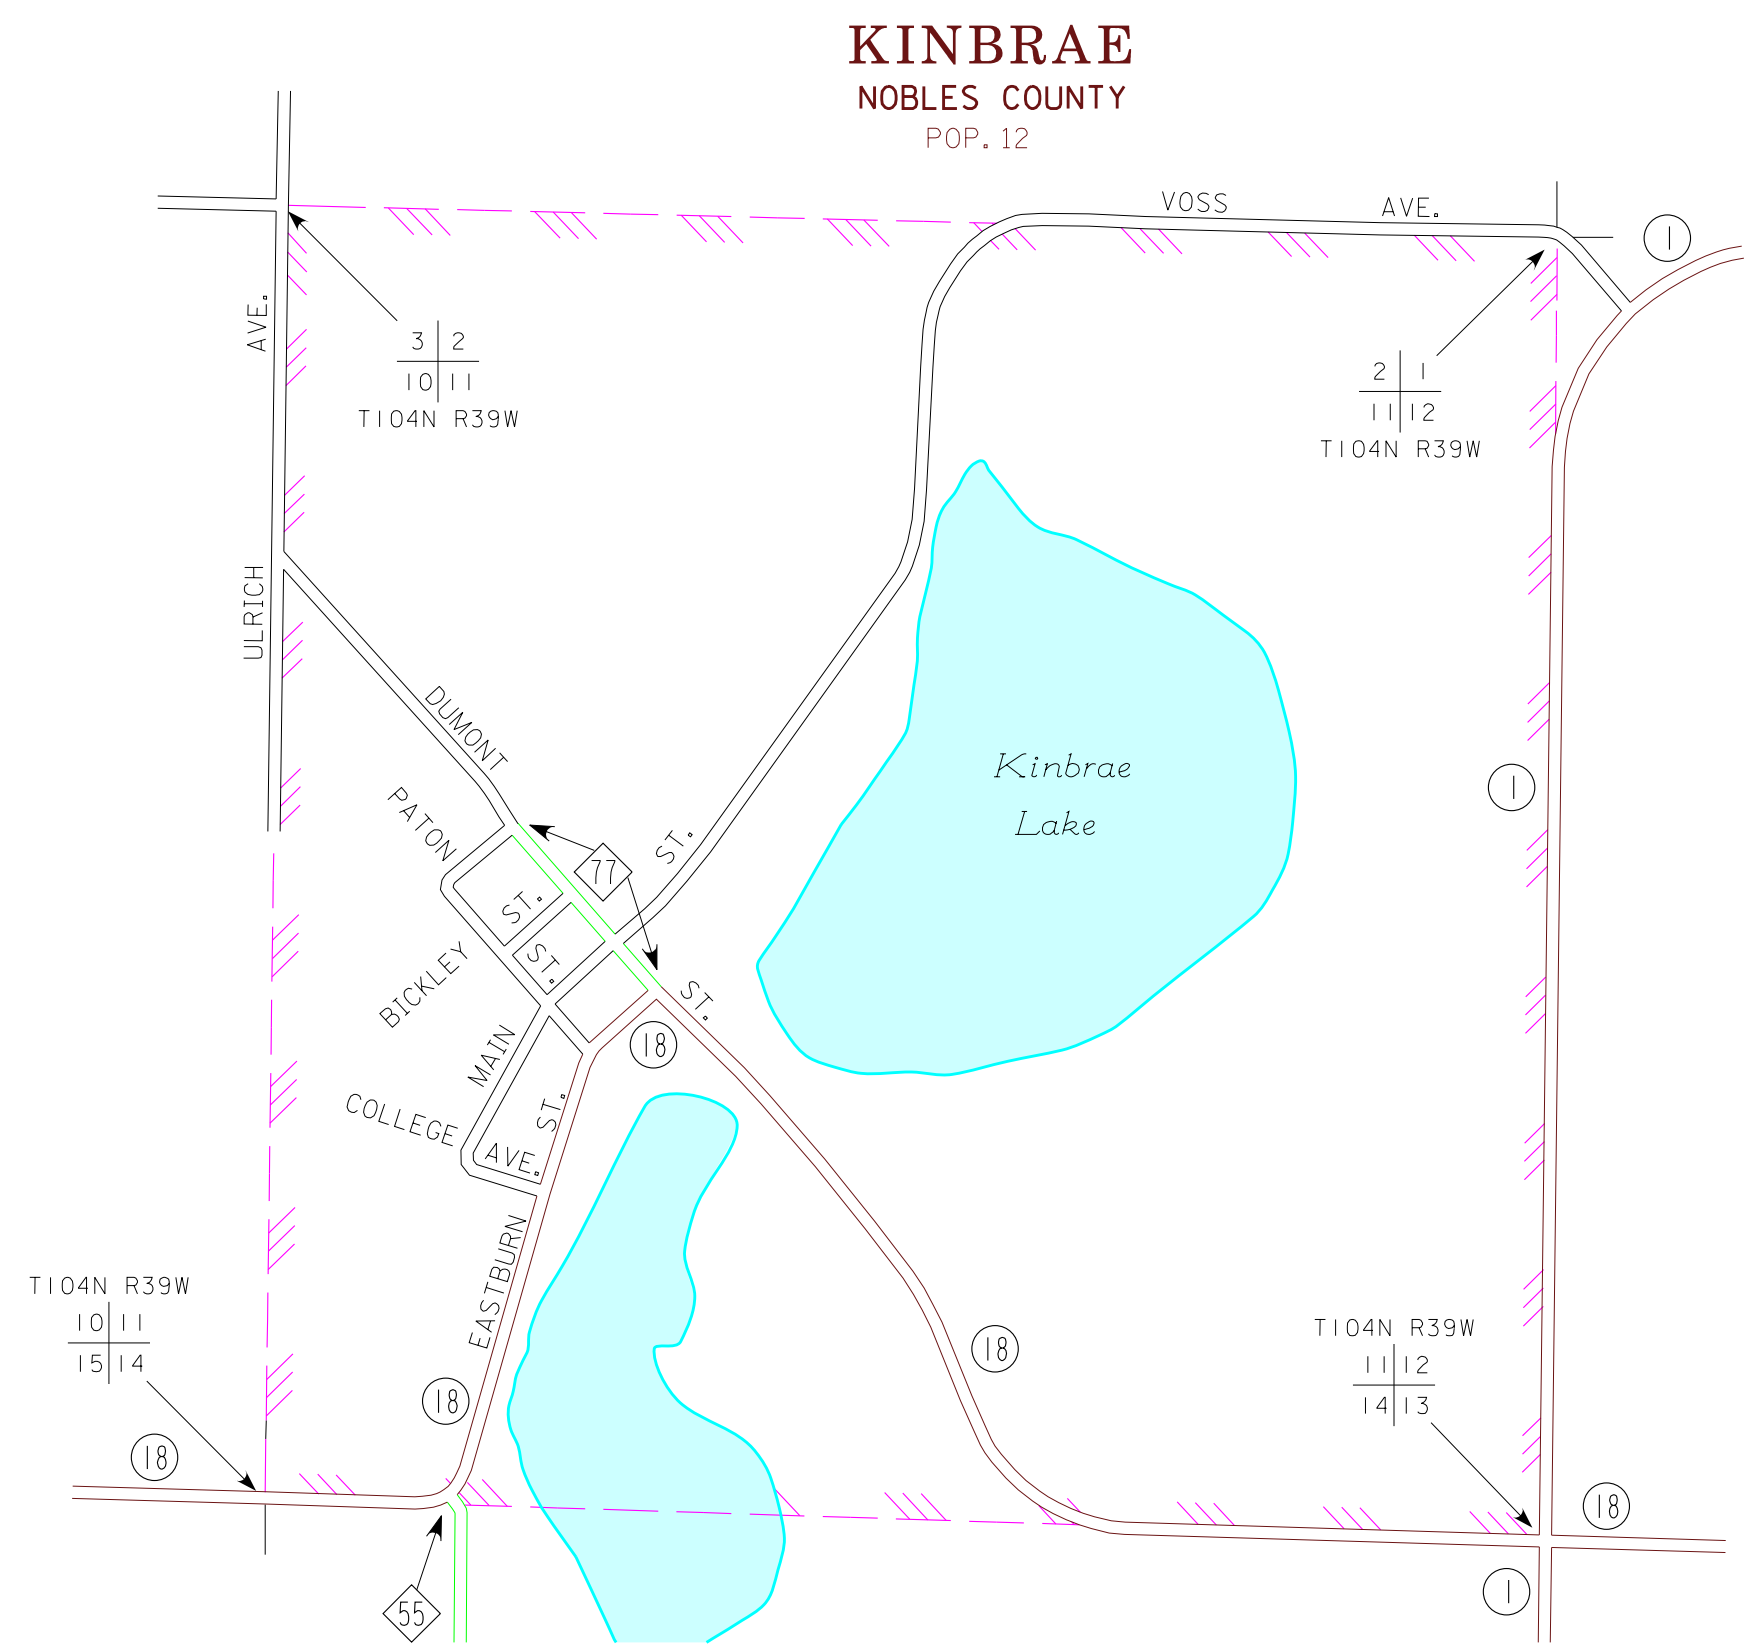

MUNICIPALITIES OF NOBLES CO.

PREPARED BY THE
MINNESOTA DEPARTMENT OF TRANSPORTATION
OFFICE OF TRANSPORTATION DATA & ANALYSIS
IN COOPERATION WITH
U.S. DEPARTMENT OF TRANSPORTATION
FEDERAL HIGHWAY ADMINISTRATION

2011
BASIC DATA - 2009

LEGEND

- INTERSTATE TRUNK HIGHWAY..... (35)
- U.S. TRUNK HIGHWAY..... (10)
- STATE TRUNK HIGHWAY..... (55)
- COUNTY STATE AID HIGHWAY..... (23)
- COUNTY ROAD..... (15)
- PUBLIC ROAD.....
- PRIVATE ROAD.....
- CORPORATE LIMITS.....

1. MUNICIPALITIES SHOWN
   ON THIS SHEET
2. BIGELOW
   - BREWSTER
   - KINBRAE
   - ROUND LAKE
   - WILMONT

NOTE: 2010 U.S. CENSUS FIGURES SHOWN FOR ALL MUNICIPALITIES UNLESS OTHERWISE STATED.