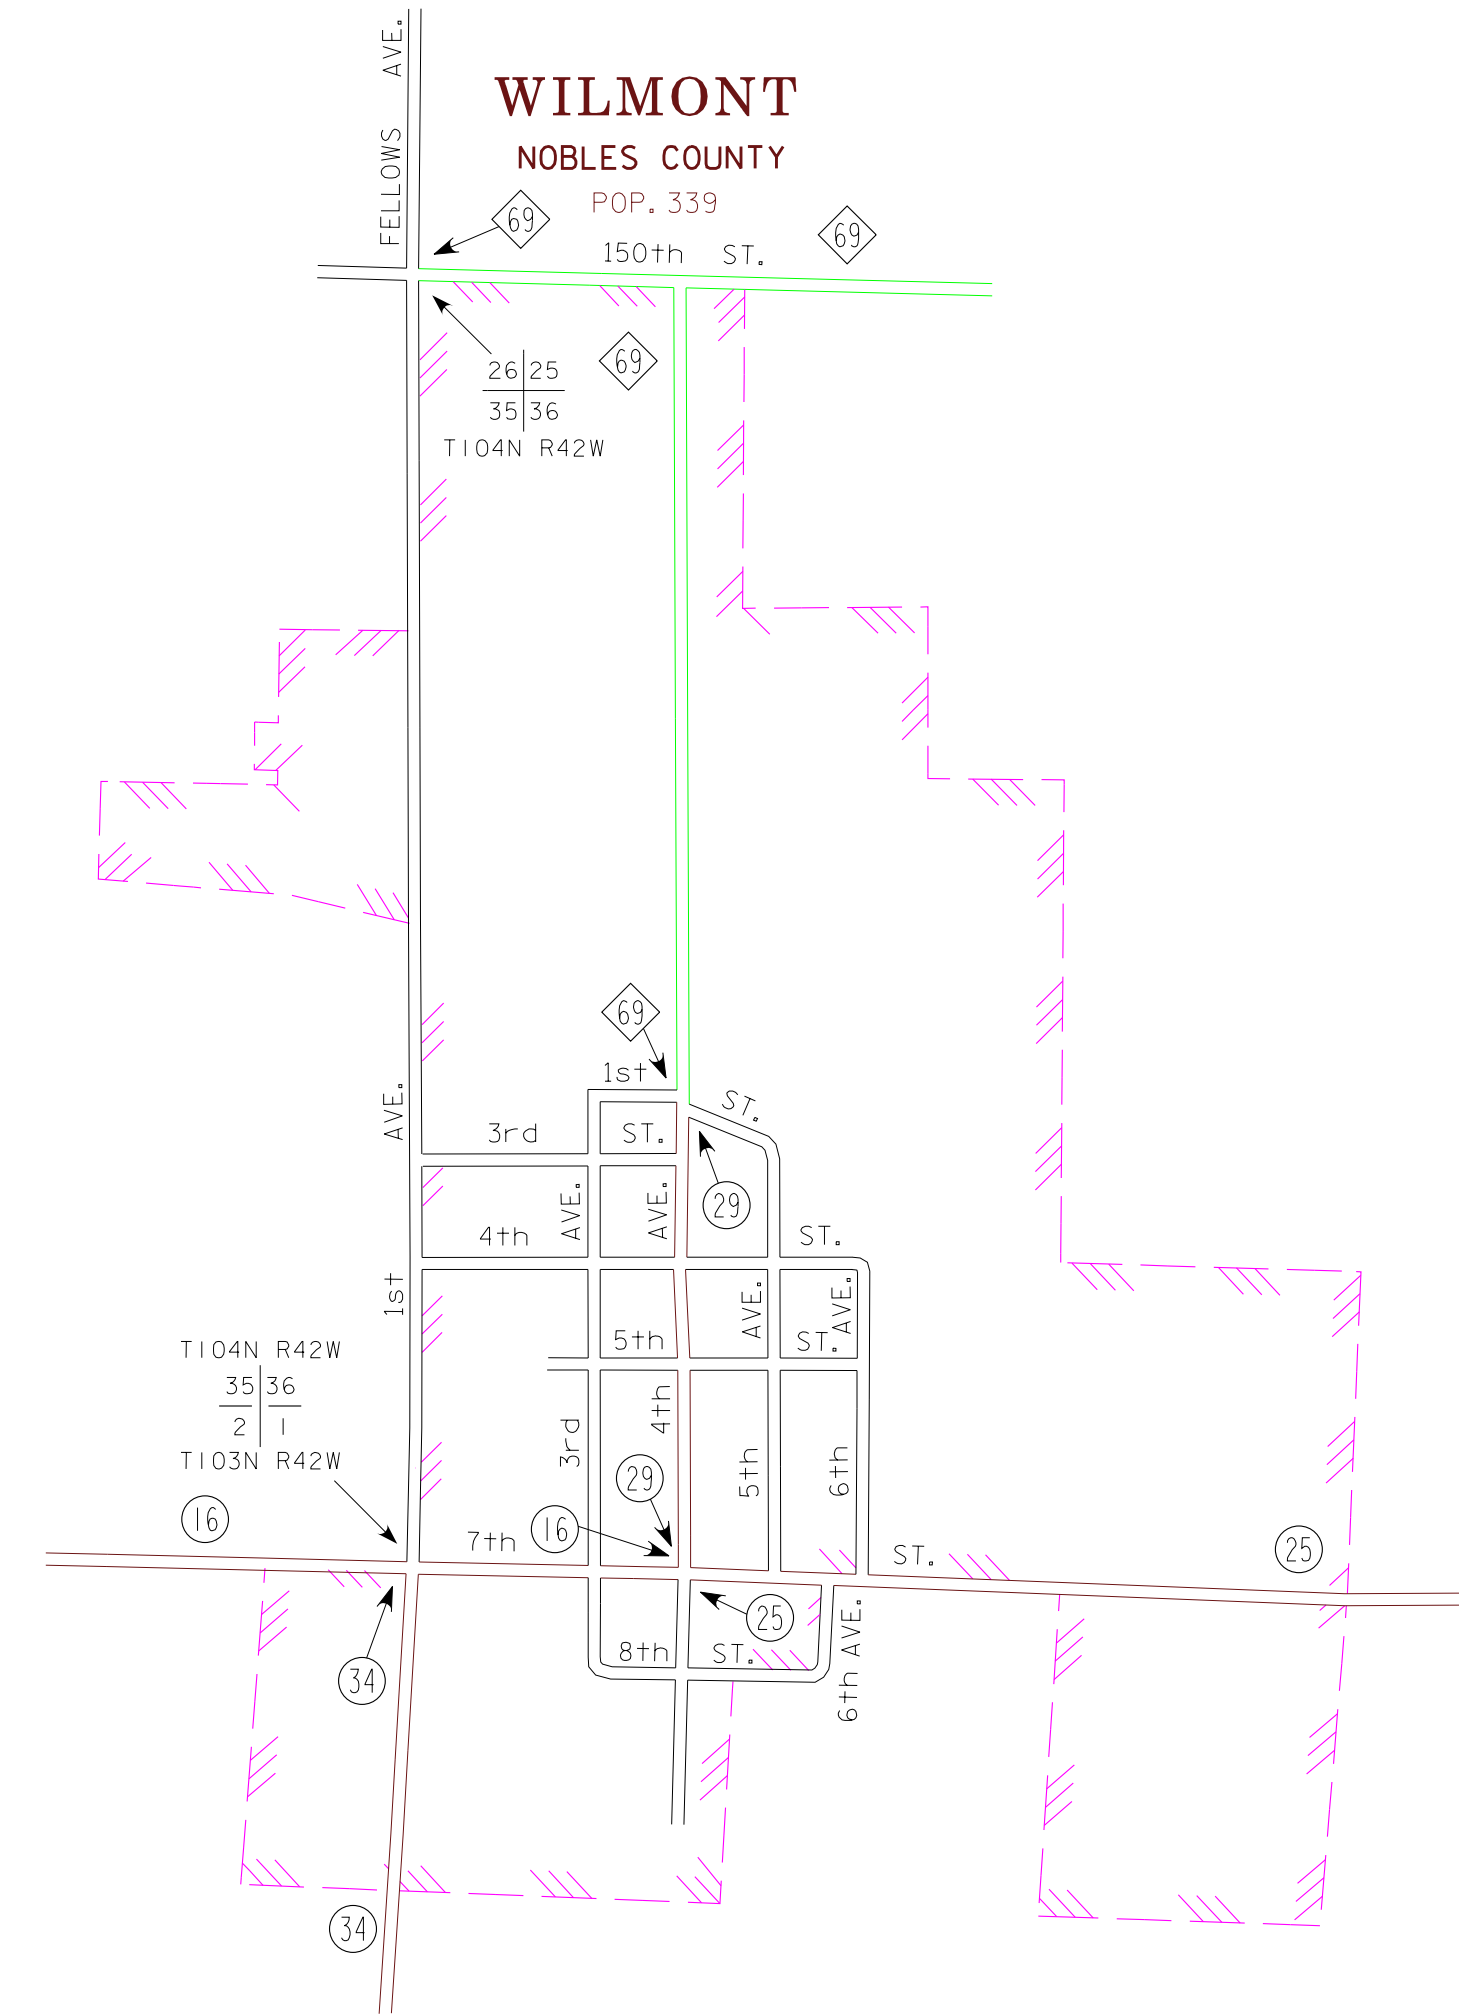

MUNICIPALITIES OF NOBLES CO.

PREPARED BY THE
MINNESOTA DEPARTMENT OF TRANSPORTATION
OFFICE OF TRANSPORTATION DATA & ANALYSIS
IN COOPERATION WITH
U.S. DEPARTMENT OF TRANSPORTATION
FEDERAL HIGHWAY ADMINISTRATION

2011
BASIC DATA - 2009

LEGEND

- INTERSTATE TRUNK HIGHWAY..... (35)
- U.S. TRUNK HIGHWAY..... (10)
- STATE TRUNK HIGHWAY..... (55)
- COUNTY STATE AID HIGHWAY..... (23)
- COUNTY ROAD..... (15)
- PUBLIC ROAD.....
- PRIVATE ROAD.....
- CORPORATE LIMITS.....

1. MUNICIPALITIES SHOWN
   ON THIS SHEET
2. BIGELOW
   - BREWSTER
   - KINBRAE
   - ROUND LAKE
   - WILMONT

NOTE: 2010 U.S. CENSUS FIGURES SHOWN FOR ALL MUNICIPALITIES UNLESS OTHERWISE STATED.